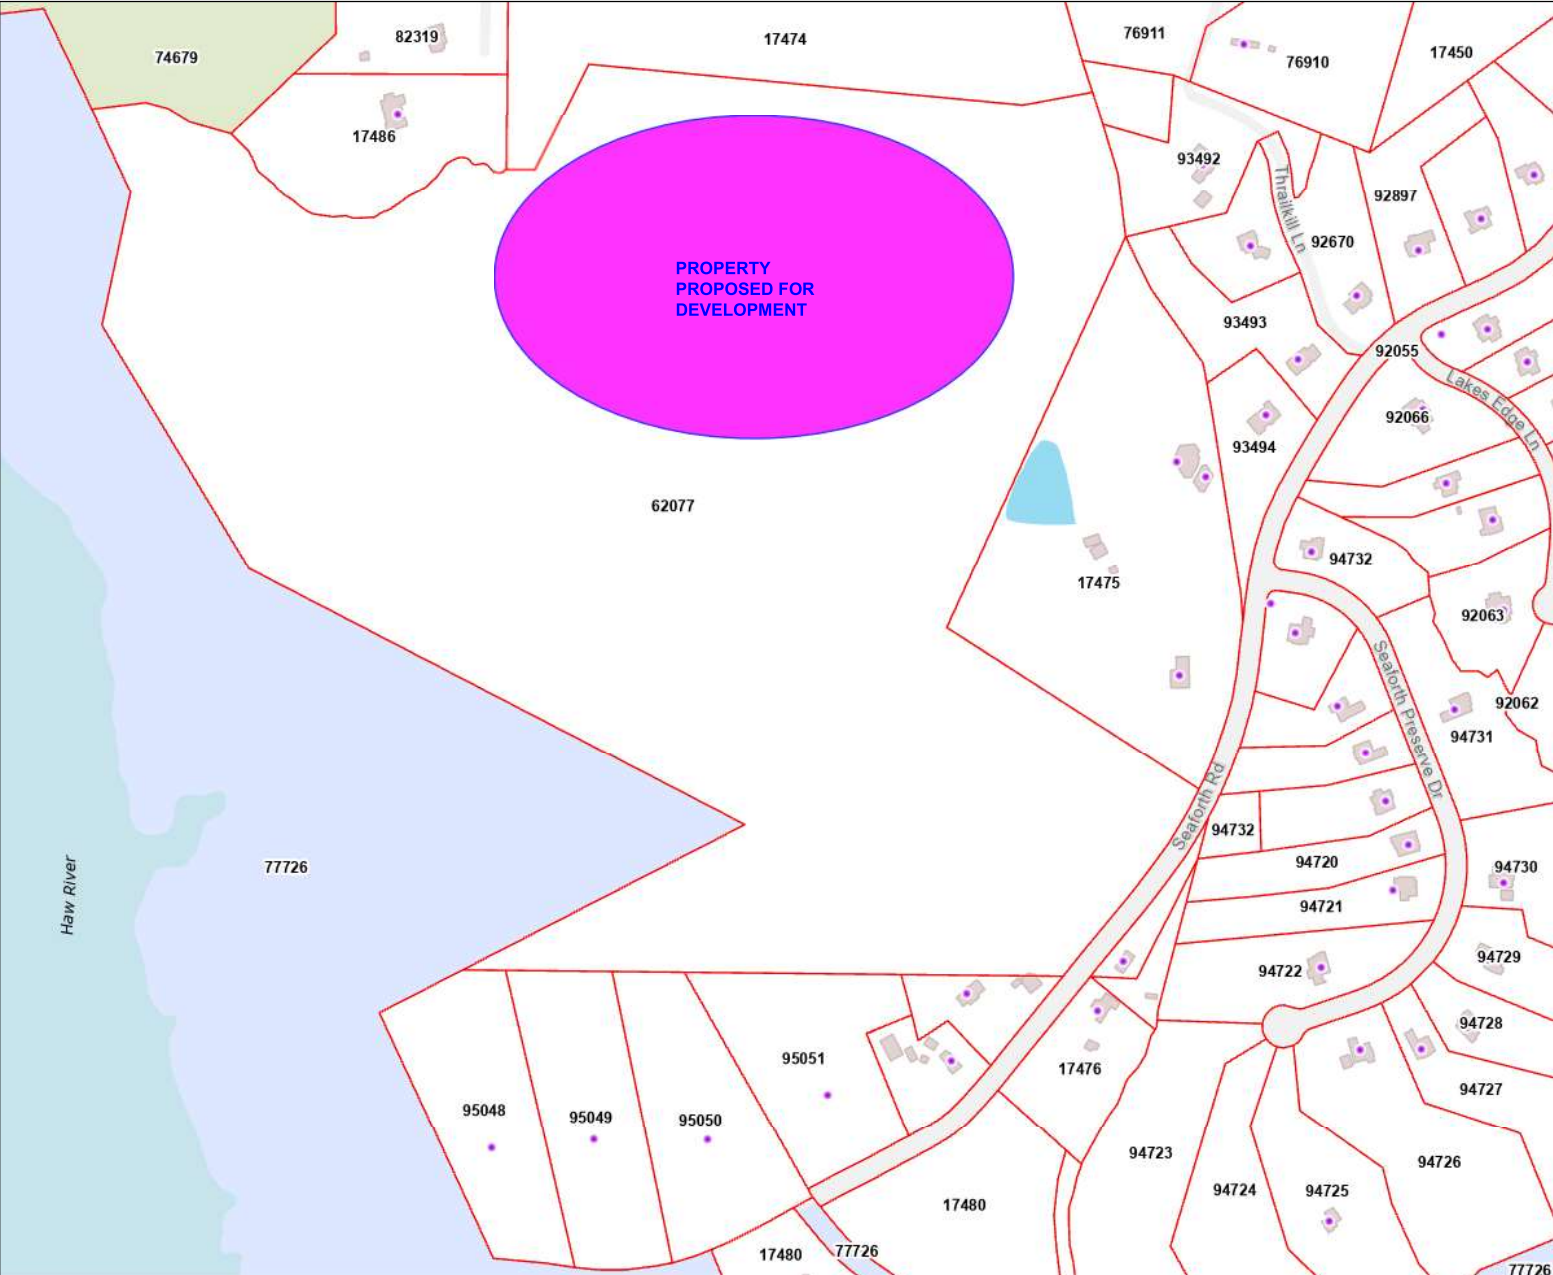

Chatham County Land Use and Planning Application

Legend

- Address Points
- Parcels

DEER CREST AT SEAFORTH

Service Layer Credits: Chatham County, Chatham County GIS

Date: 8/6/2024
Time: 2:52:55 PM