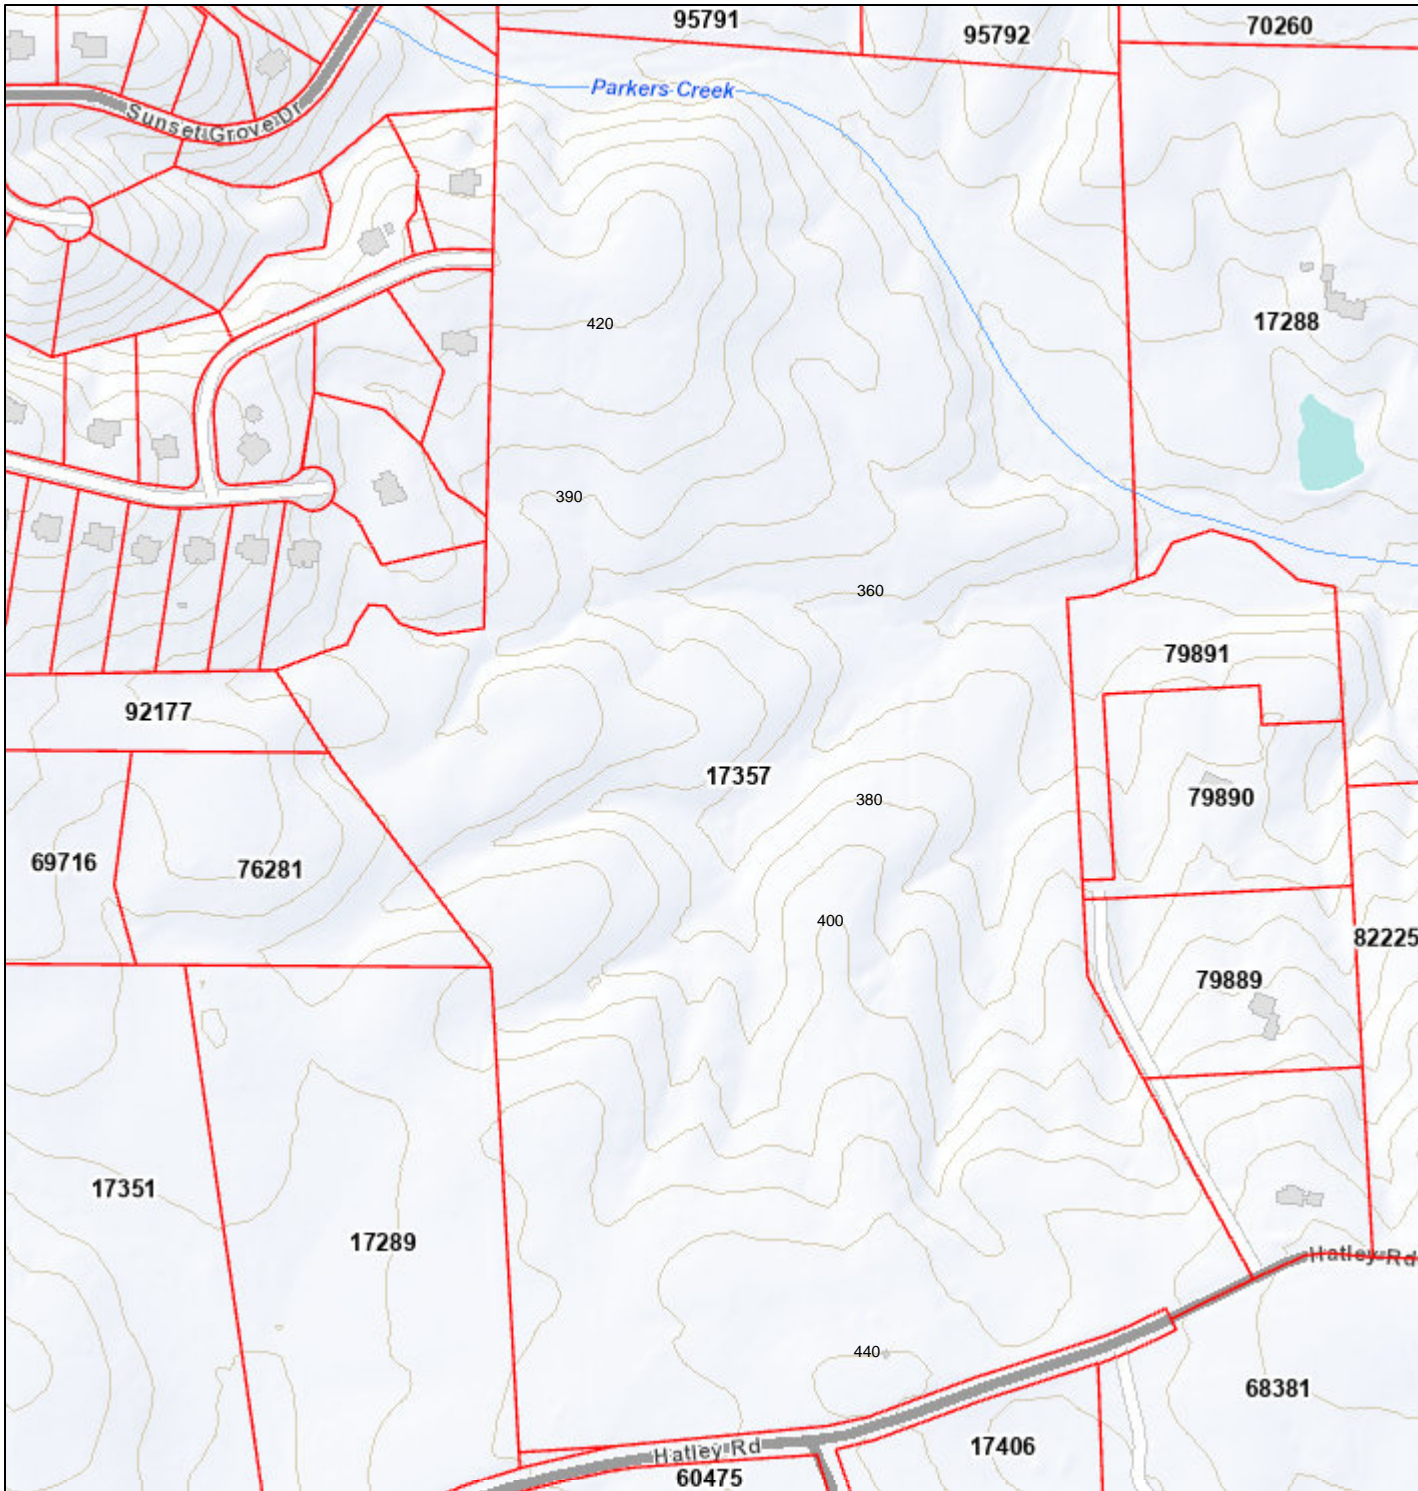

Chatham County Tax Map

Legend

Parcel Pop-Up	Local
RoadCenterlines...	Rivers / Streams
Freeway	Streams / Rivers
Highway	Intermittent Streams
Major Arterial	Lakes / Ponds
Minor Arterial	
Collector	

Service Layer Credits:
 Esri., Inc., City of
 Naperville, Illinois
 Chatham County,

Date: 8/28/2023
 Time: 2:53:36 PM

Chatham County Tax Map

Legend

- Parcel Pop-Up
- Parcels

Service Layer Credits:
Chatham County,
Chatham County GIS

Date: 10/31/2023
Time: 5:01:24 PM