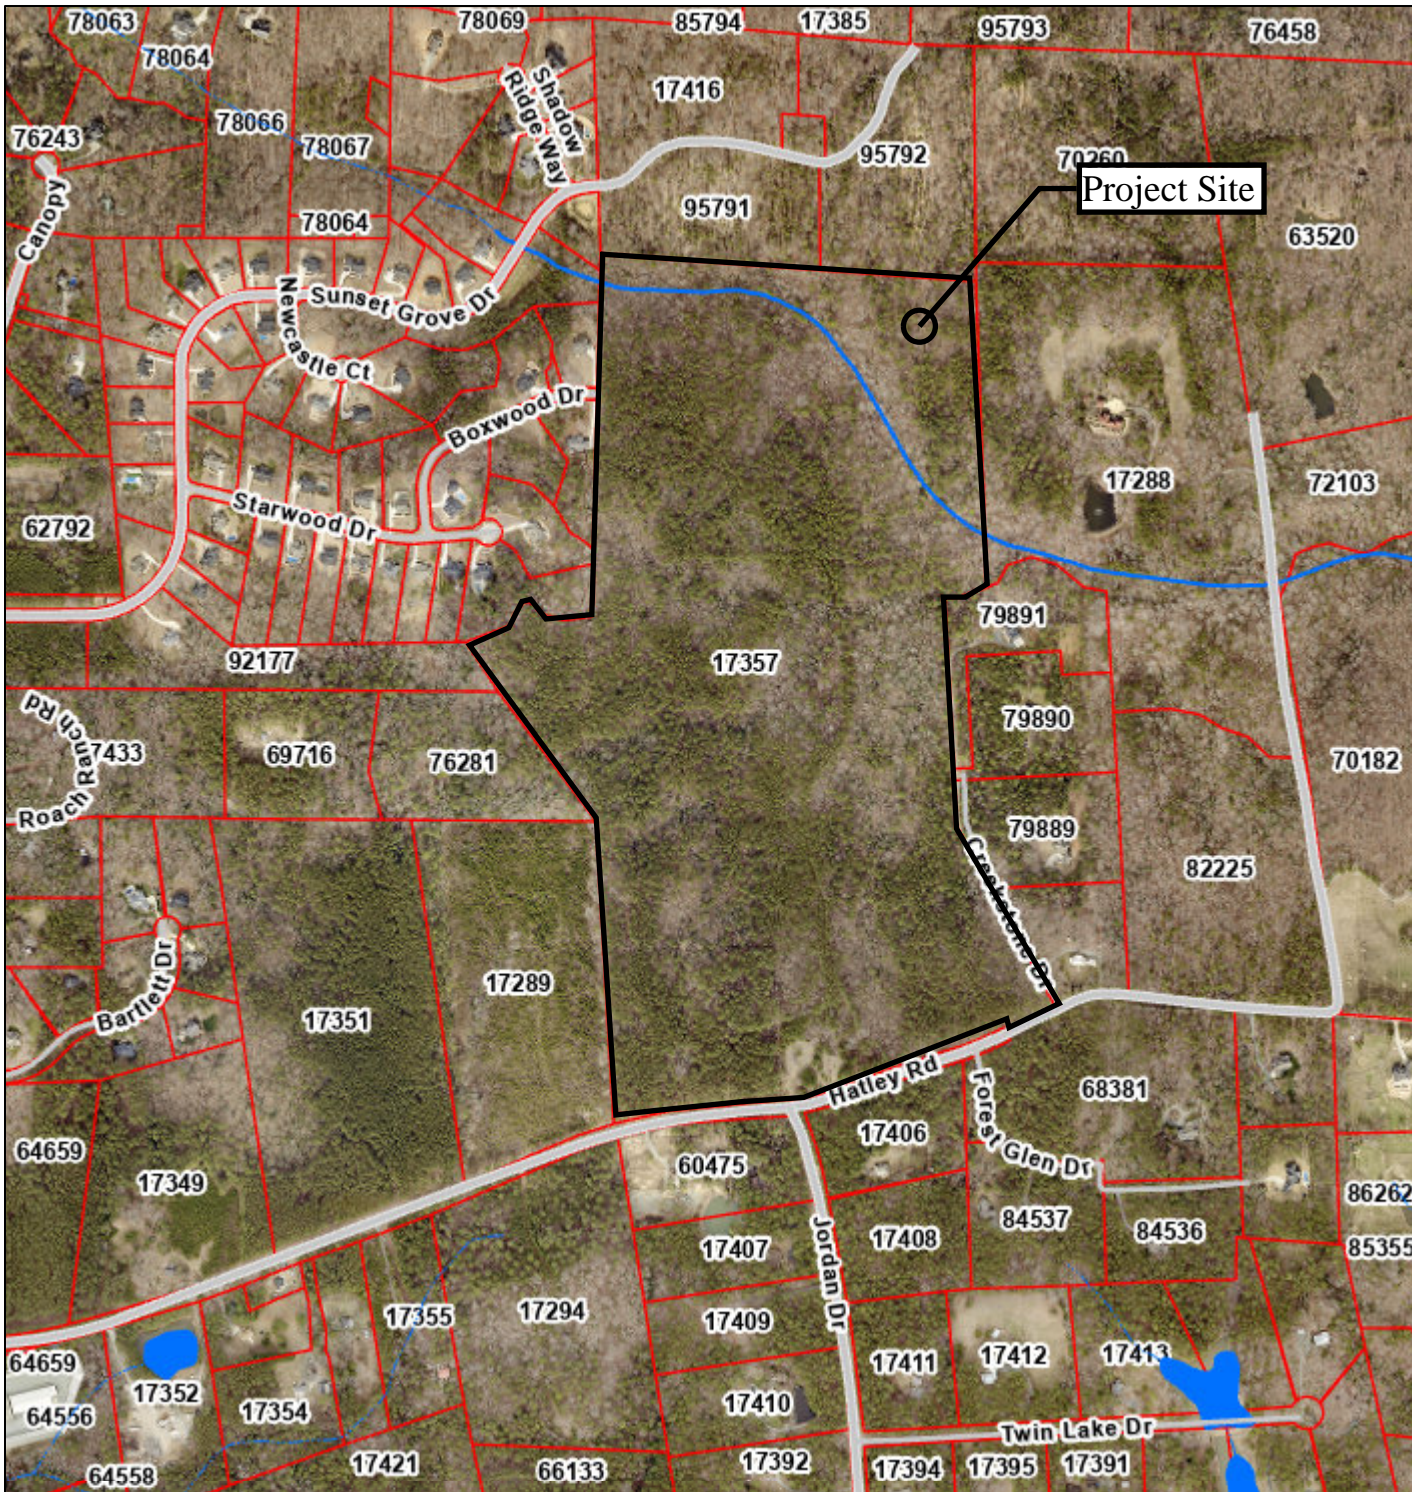

Chatham County Tax Map

Legend

Parcel Pop-Up	Local
RoadCenterlines...	Rivers / Streams
Freeway	Streams / Rivers
Highway	Intermittent Streams
Major Arterial	Lakes / Ponds
Minor Arterial	
Collector	

Service Layer Credits:
 Esri., Inc., City of
 Naperville, Illinois
 Chatham County,

Date: 8/28/2023
 Time: 2:53:36 PM

Chatham County Tax Map

Legend

- Parcel Pop-Up
- Parcels

Service Layer Credits:
Chatham County,
Chatham County GIS

Date: 10/31/2023
Time: 5:01:24 PM