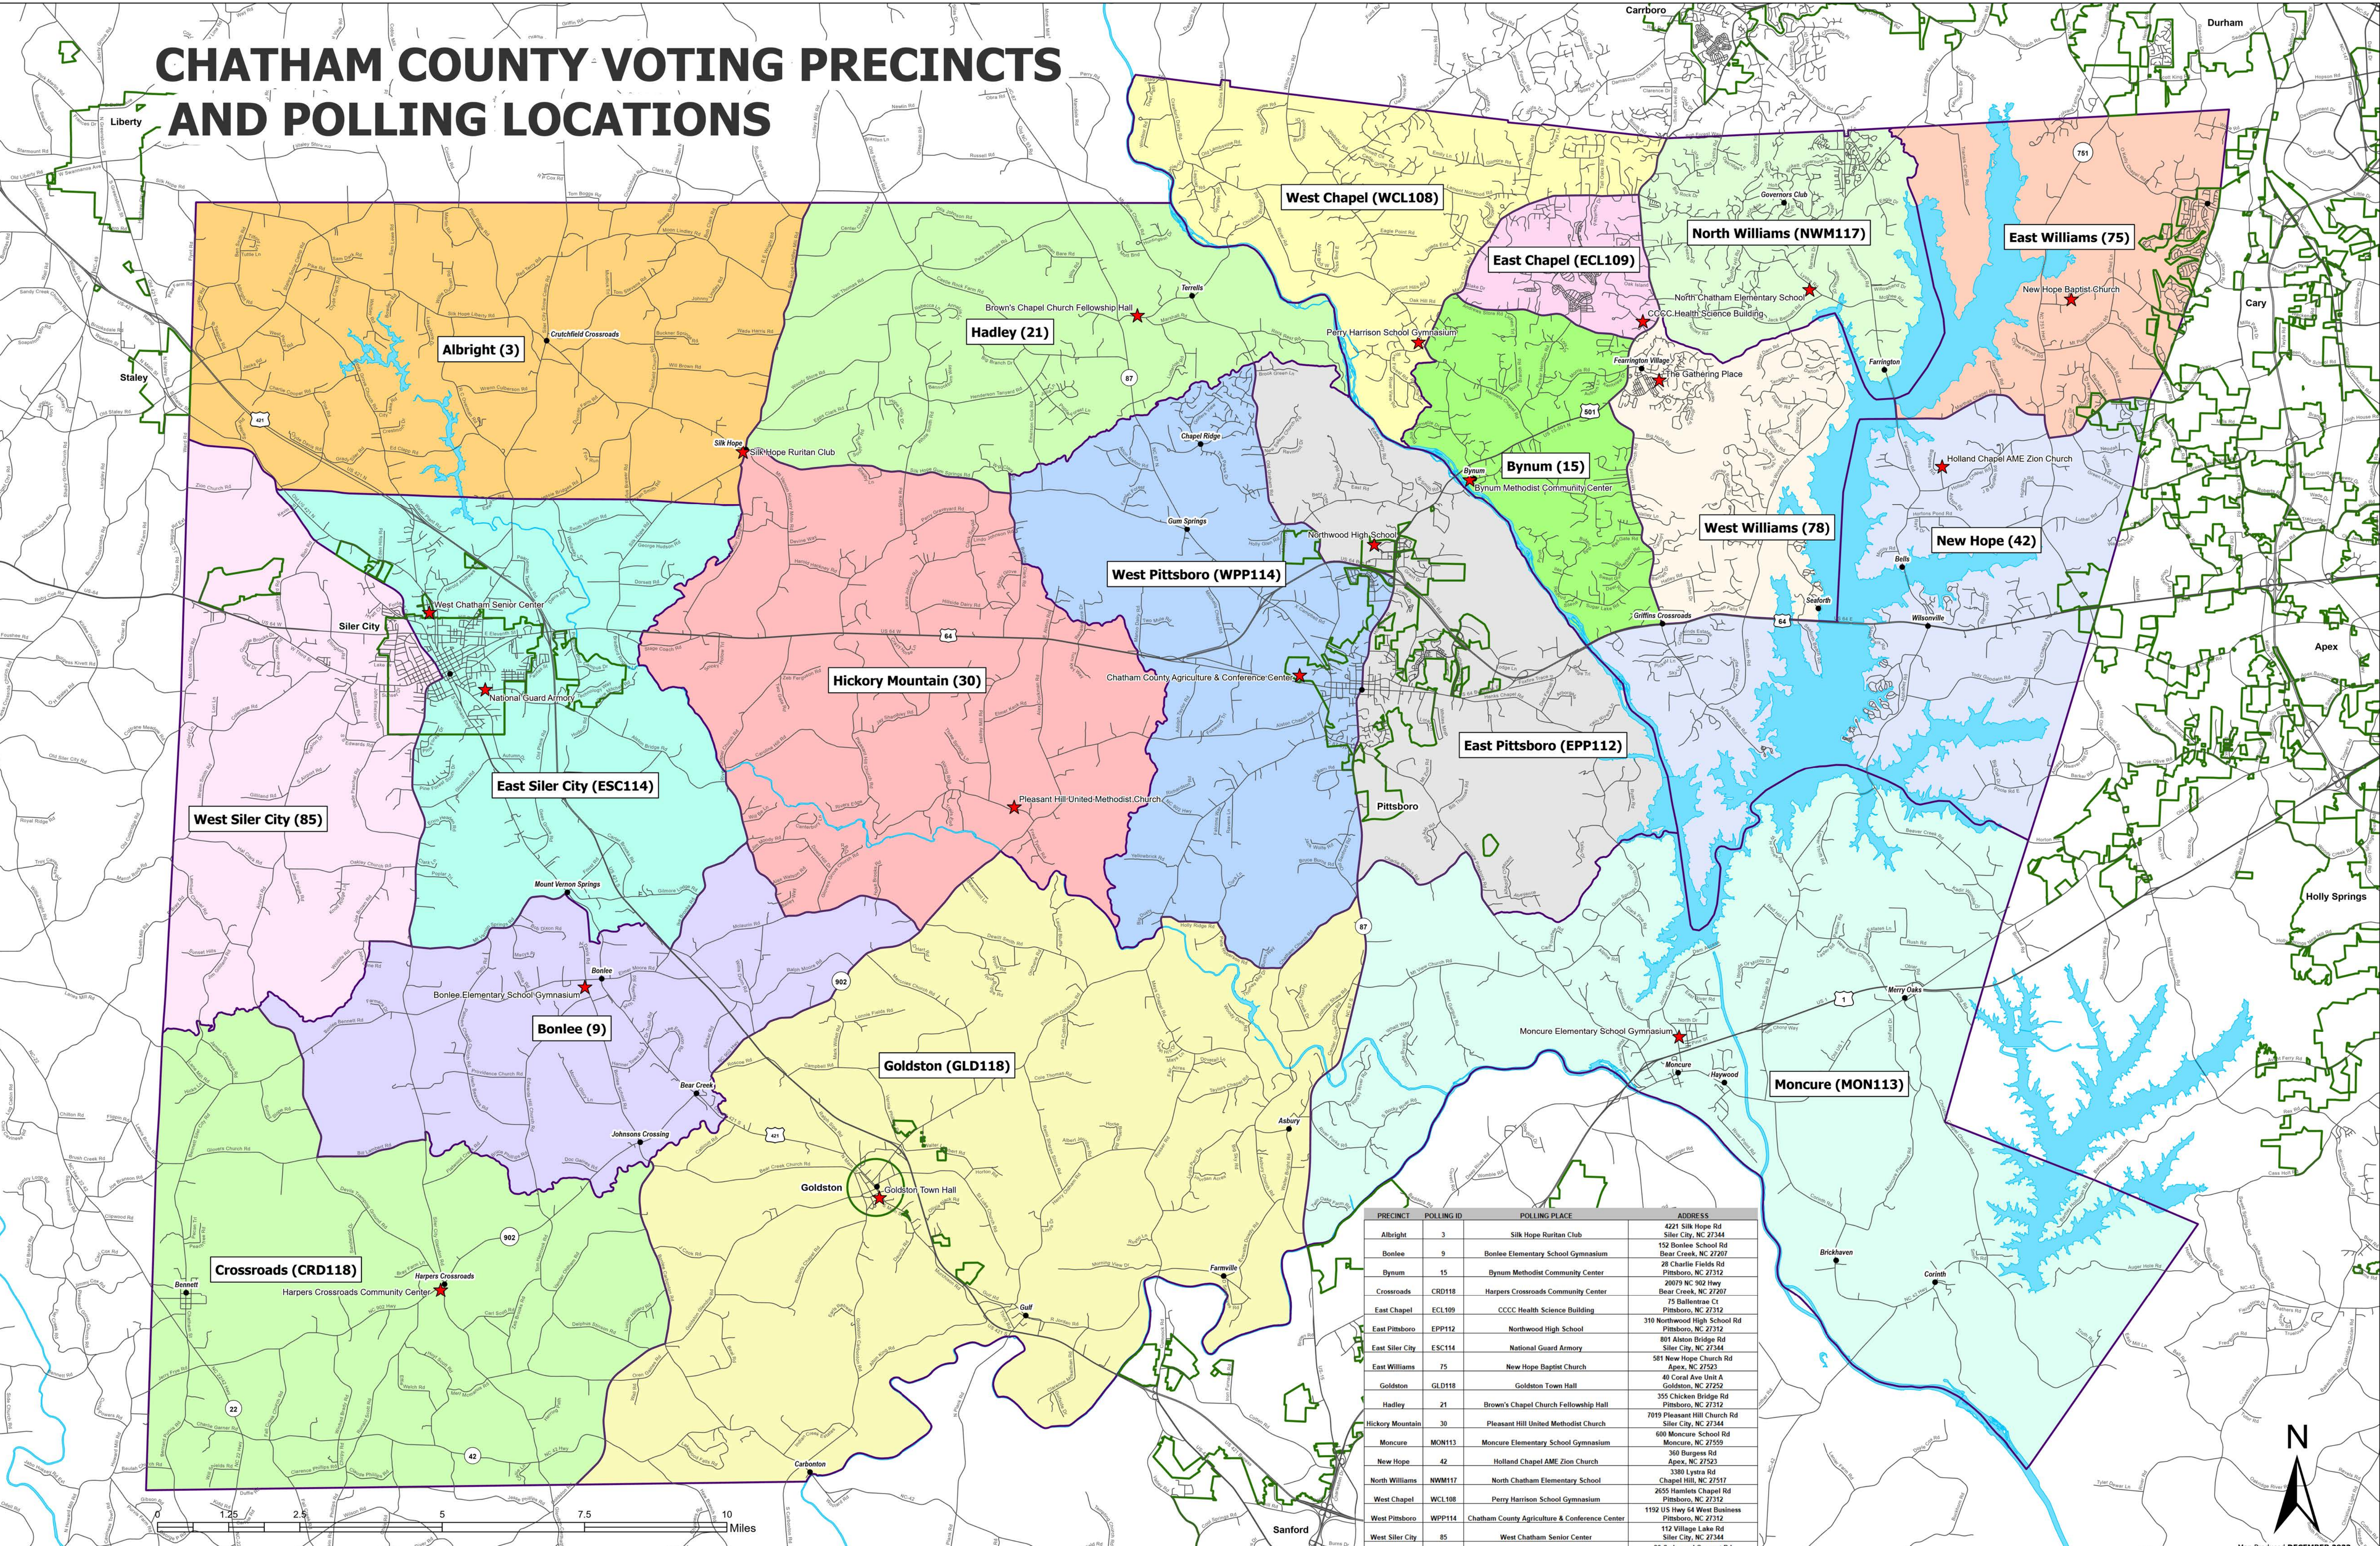

# CHATHAM COUNTY VOTING PRECINCTS AND POLLING LOCATIONS

PRECINCT	POLLING ID	POLLING PLACE	ADDRESS
Albright	3	Silk Hope Ruritan Club	4221 Silk Hope Rd Siler City, NC 27344
Bonlee	9	Bonlee Elementary School Gymnasium	152 Bonlee School Rd Bear Creek, NC 27207
Bynum	15	Bynum Methodist Community Center	28 Charlie Fields Rd Pittsboro, NC 27312
Crossroads	CRD118	Harpers Crossroads Community Center	20079 NC 902 Hwy Bear Creek, NC 27207
East Chapel	ECL109	CCCC Health Science Building	75 Ballentrac Ct Pittsboro, NC 27312
East Pittsboro	EPP112	Northwood High School	310 Northwood High School Rd Pittsboro, NC 27312
East Siler City	ESC114	National Guard Armory	801 Alston Bridge Rd Siler City, NC 27344
East Williams	75	New Hope Baptist Church	581 New Hope Church Rd Apex, NC 27523
Goldston	GLD118	Goldston Town Hall	40 Coral Ave Unit A Goldston, NC 27329
Hadley	21	Brown's Chapel Church Fellowship Hall	355 Chicken Bridge Rd Pittsboro, NC 27312
Hickory Mountain	30	Pleasant Hill United Methodist Church	7019 Pleasant Hill Church Rd Siler City, NC 27344
Moncure	MON113	Moncure Elementary School Gymnasium	600 Moncure School Rd Moncure, NC 27559
New Hope	42	Holland Chapel AME Zion Church	360 Burgess Rd Apex, NC 27523
North Williams	NWM117	North Chatham Elementary School	3380 Lystra Rd Chapel Hill, NC 27517
West Chapel	WCL108	Perry Harrison School Gymnasium	2655 Hamlets Chapel Rd Pittsboro, NC 27312
West Pittsboro	WPP114	Chatham County Agriculture & Conference Center	1192 US Hwy 64 West Business Pittsboro, NC 27312
West Siler City	85	West Chatham Senior Center	112 Village Lakes Rd Siler City, NC 27344
West Williams	78	The Gathering Place	26 Swim and Croquet Rd Pittsboro, NC 27312