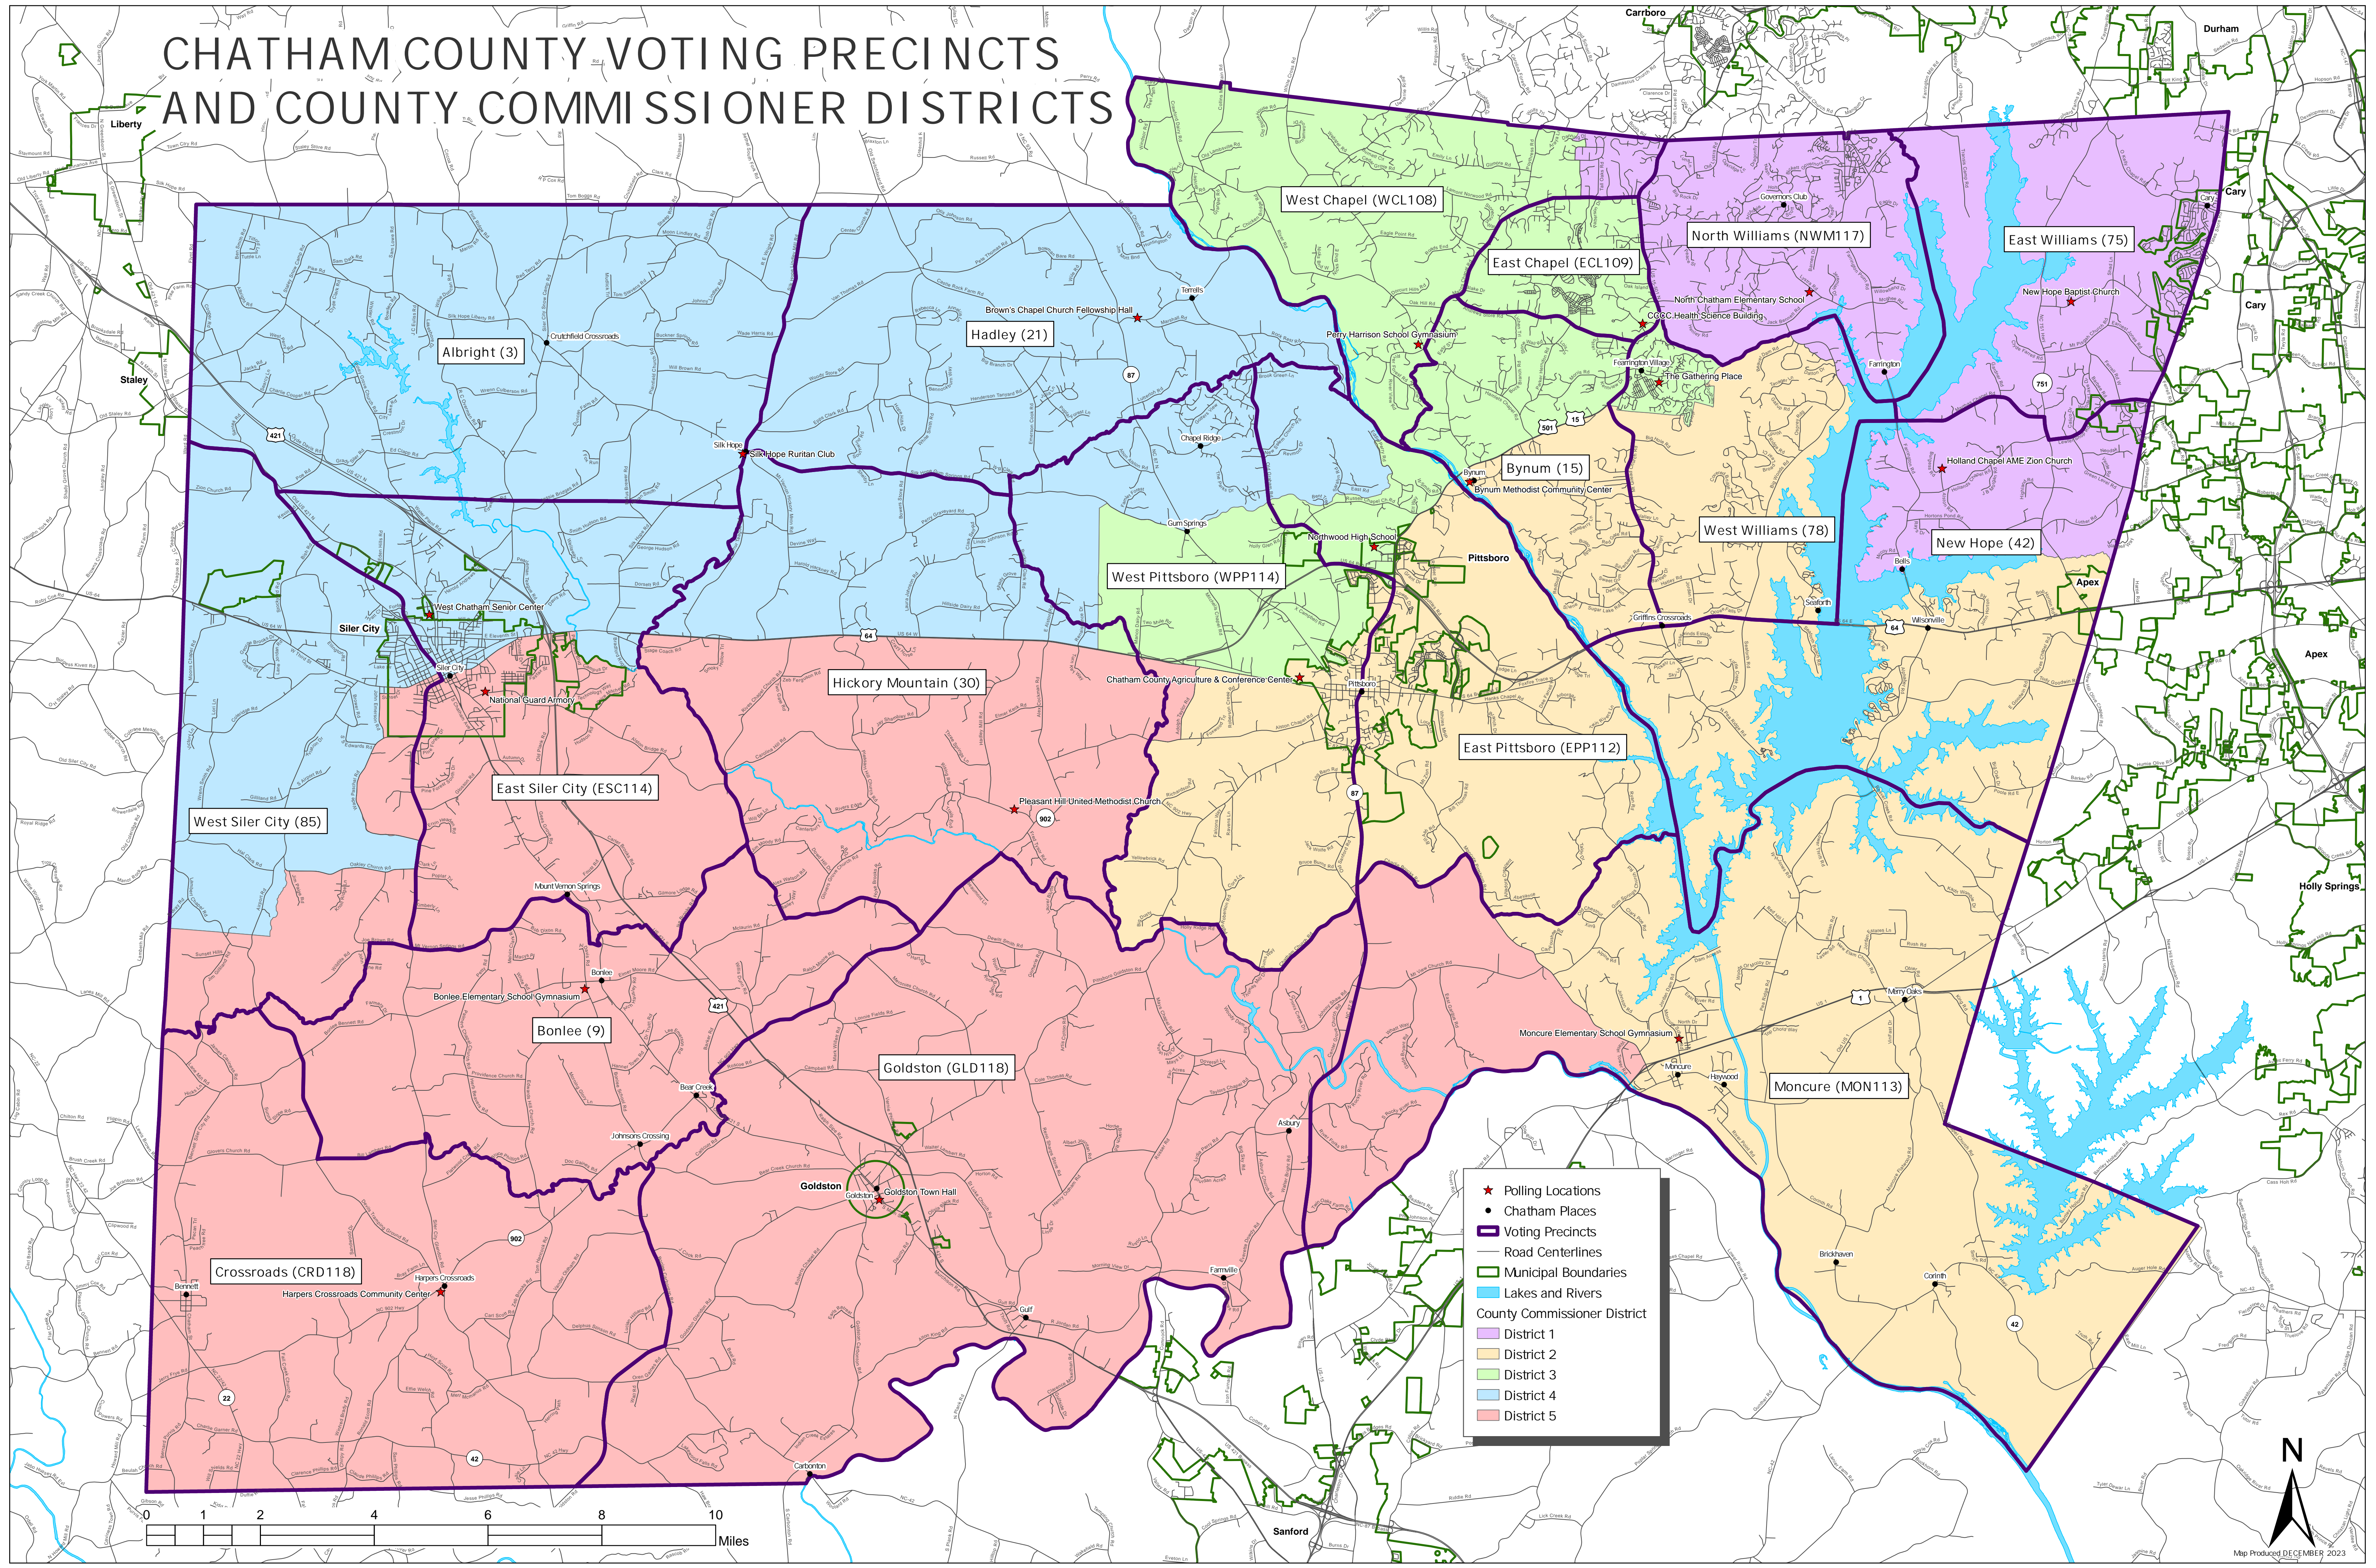

# CHATHAM COUNTY VOTING PRECINCTS AND COUNTY COMMISSIONER DISTRICTS

★ Polling Locations  
● Chatham Places  
 Voting Precincts  
 Road Centerlines  
 Municipal Boundaries  
 Lakes and Rivers  
**County Commissioner District**  
 District 1  
 District 2  
 District 3  
 District 4  
 District 5