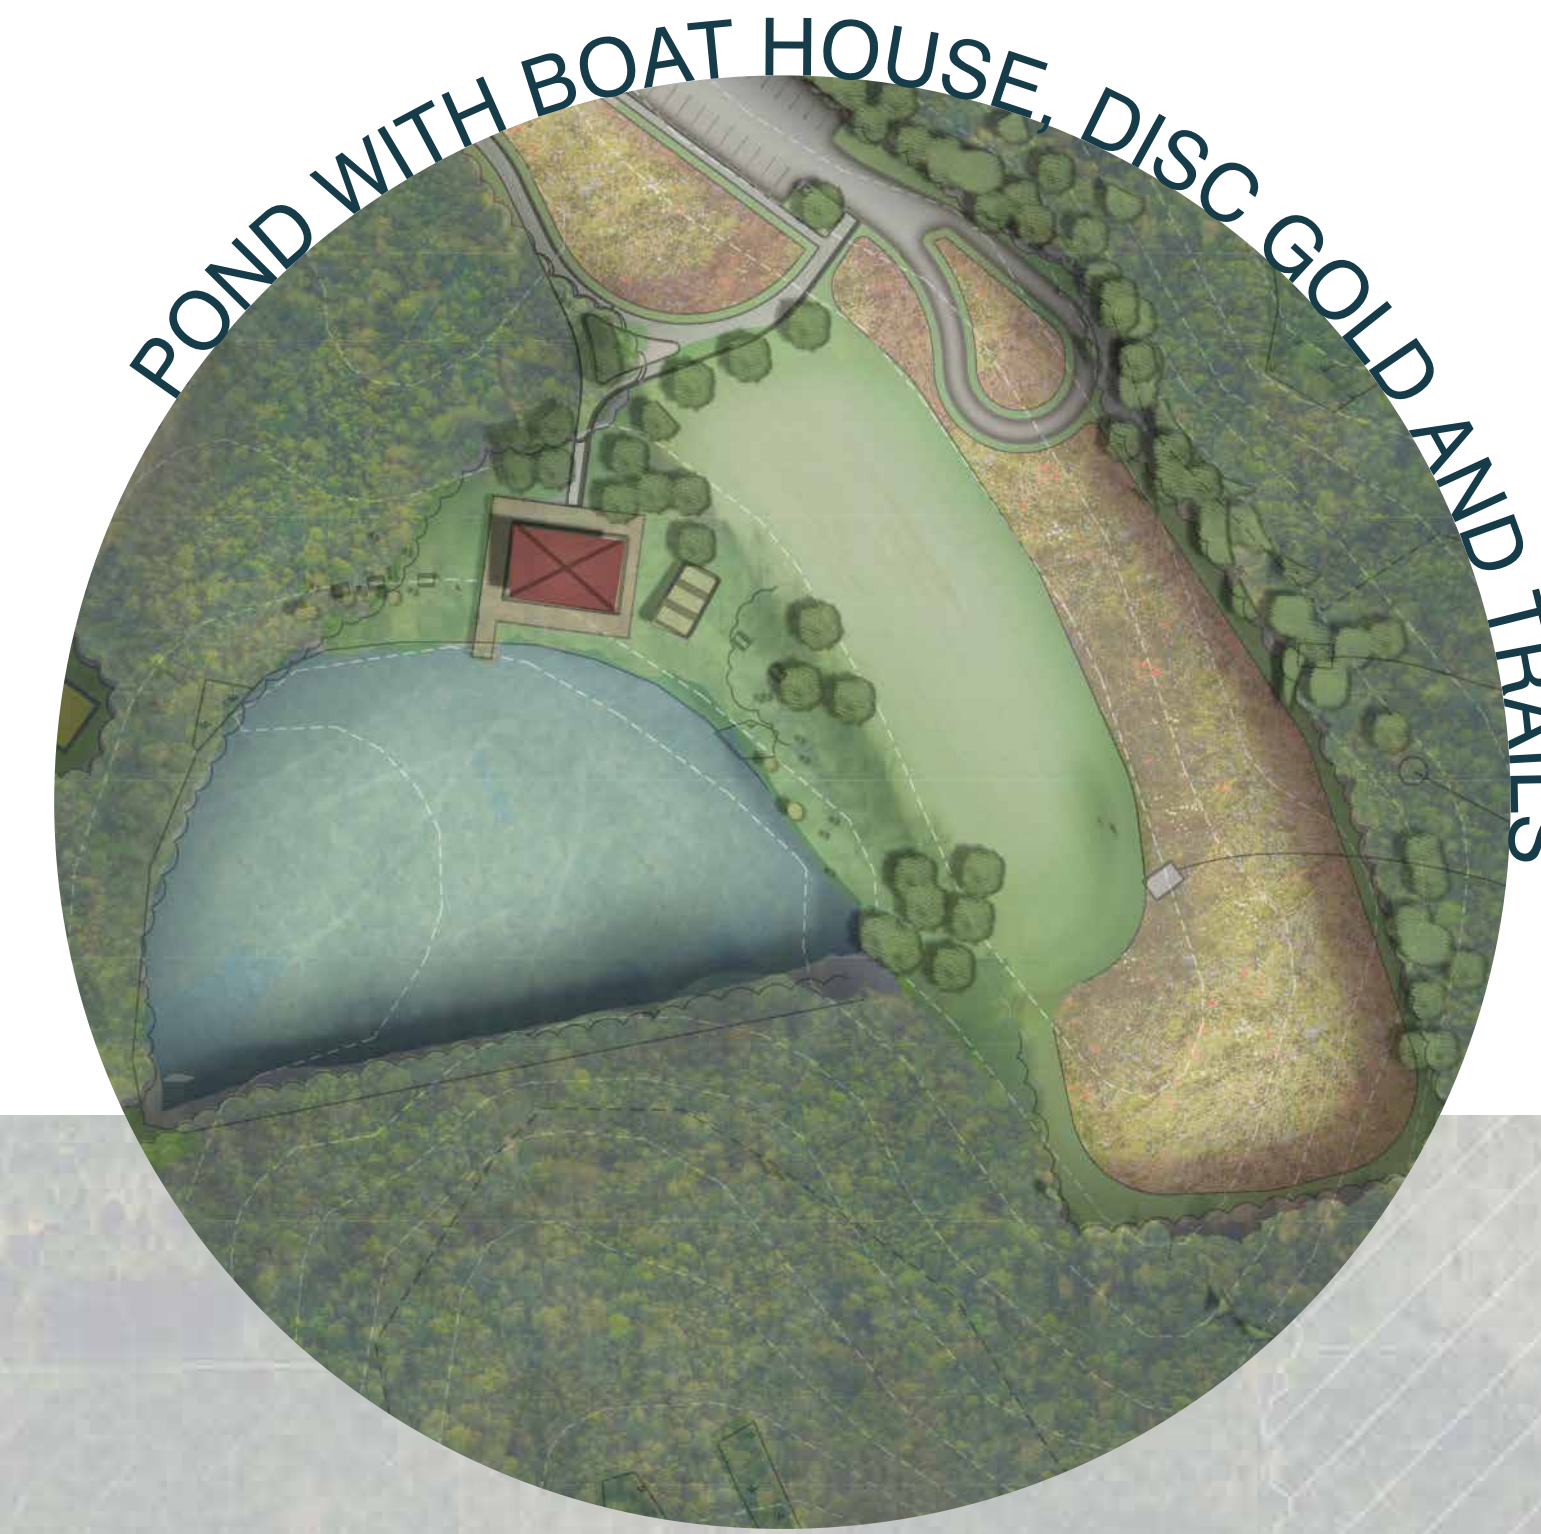

# PARKER'S RIDGE PARK FINAL CONCEPT

CHATHAM COUNTY PARKS AND RECREATION  
994 PEA RIDGE ROAD, MONCURE, NORTH CAROLINA

## GRAPHIC LEGEND

●●●●● MIXED-USE PATH

## LEGEND

- 1 FIRST PHASE ENTRANCE
- 2 SECOND PHASE ENTRANCE
- 3 EXISTING HISTORIC BARN
- 4 PROPOSED TRAILHEAD
- 5 PROPOSED MAIN SHELTER
- 6 PROPOSED SHELTER
- 7 PROPOSED PARKING
- 8 PROPOSED BASKETBALL COURT
- 9 PROPOSED TENNIS/PICKLEBALL
- 10 PROPOSED PUMP TRACK
- 11 PROPOSED DOG PARK
- 12 PROPOSED MAINTENANCE SHED
- 13 PROPOSED INCLUSIVE PLAYGROUND
- 14 PROPOSED NATURAL PLAYGROUND
- 15 PROPOSED BOAT HOUSE
- 16 PROPOSED ADA KAYAK LAUNCH
- 17 PROPOSED HAMMOCK AREA
- 18 PROPOSED PICNIC TABLES
- 19 PROPOSED MULTI-USE PATH
- 20 PROPOSED FITNESS EQUIPMENT
- 21 PROPOSED MEADOW
- 22 PROPOSED FOOD TRUCK AREA
- 23 PROPOSED OPEN FIELD
- 24 PROPOSED AMPHITHEATER
- 25 PROPOSED DISC GOLF COURSE
- 26 FUTURE COMMUNITY CENTER