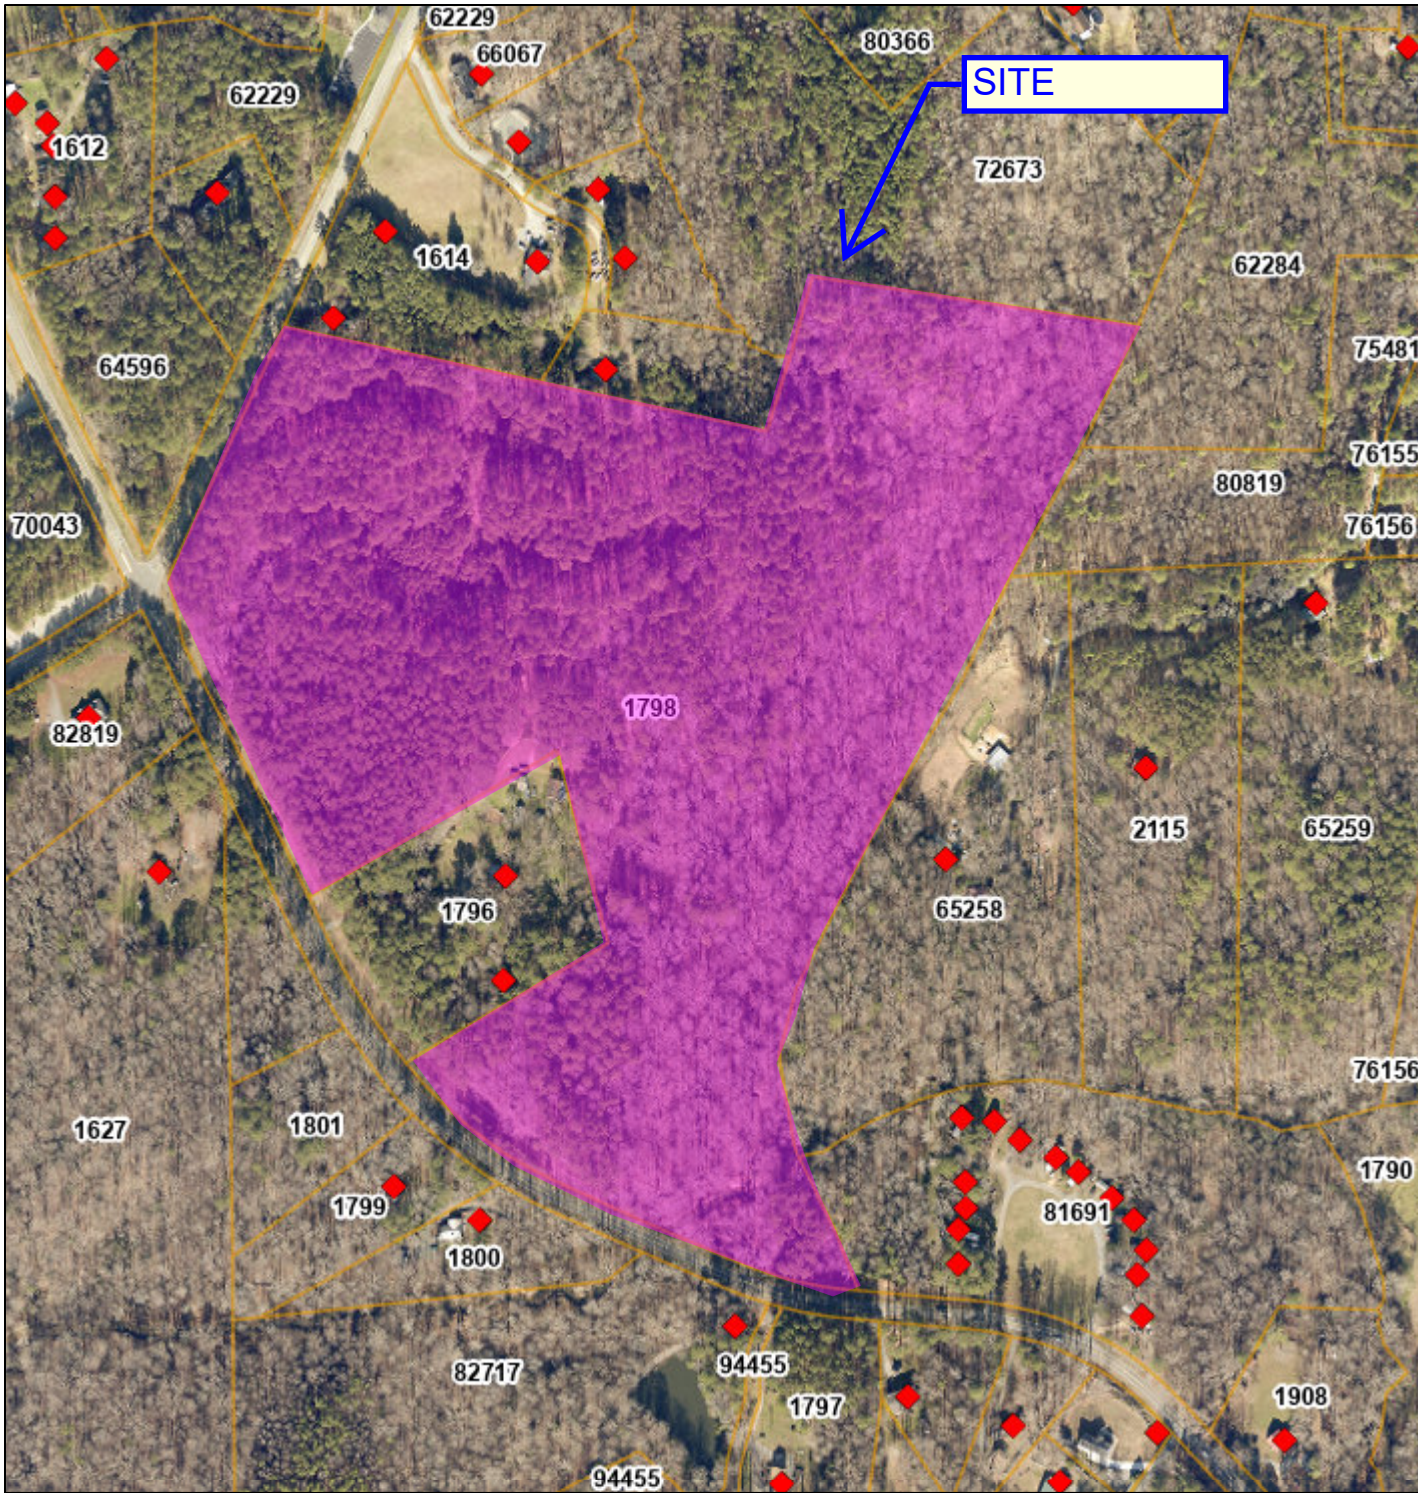

# Chatham County Land Use and Planning Application

**Legend**

- ◆ Address Points
- Municipal Boundaries
- Parcels

Service Layer Credits:  
Chatham County,  
Chatham County Tax  
Department

Date: 7/15/2021  
Time: 10:28:32 AM