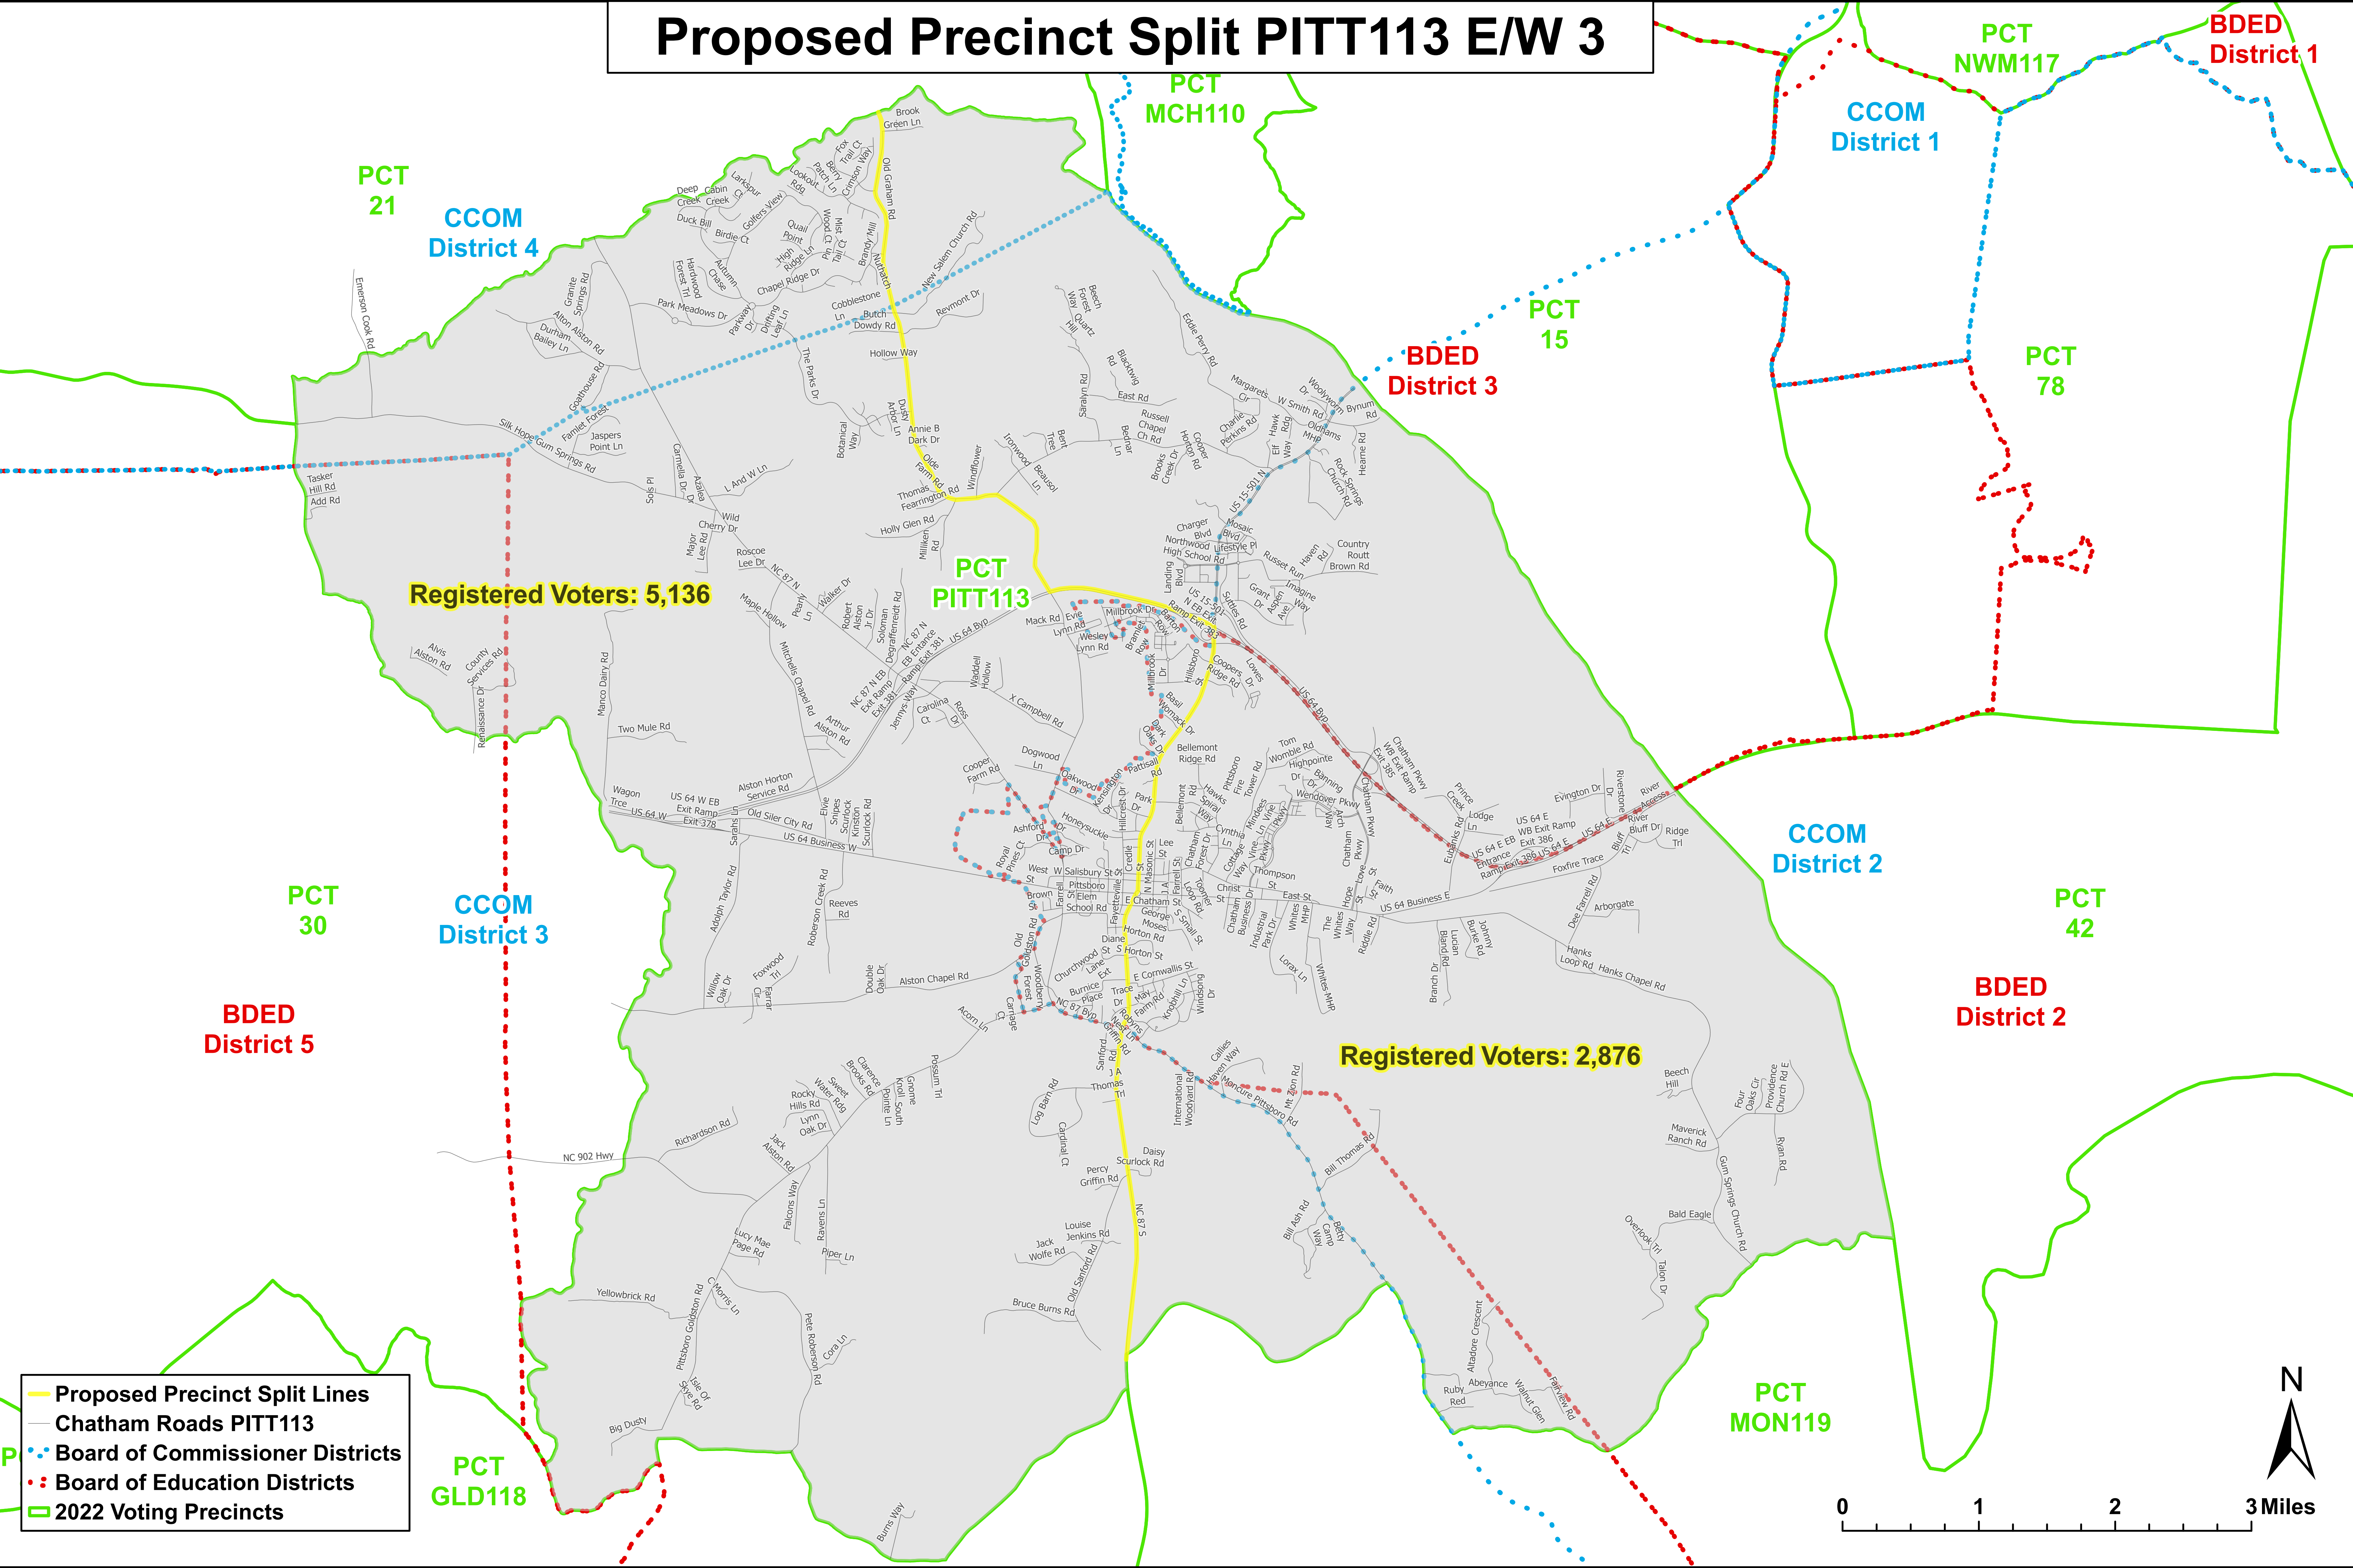

Proposed Precinct Split PITT113 E/W 3

— Proposed Precinct Split Lines
— Chatham Roads PITT113
⋯ Board of Commissioner Districts
⋯ Board of Education Districts
— 2022 Voting Precincts

PCT 21 CCOM District 4 PCT MCH110 CCOM District 1 BDED District 1
PCT 30 CCOM District 3 PCT 15 BDED District 3 PCT 78
PCT PITT113 CCOM District 2 PCT 42 BDED District 2
PCT 30 CCOM District 3 PCT MON119
PCT GLD118

Registered Voters: 5,136 Registered Voters: 2,876

— Proposed Precinct Split Lines
— Chatham Roads PITT113
⋯ Board of Commissioner Districts
⋯ Board of Education Districts
— 2022 Voting Precincts

0 1 2 3 Miles