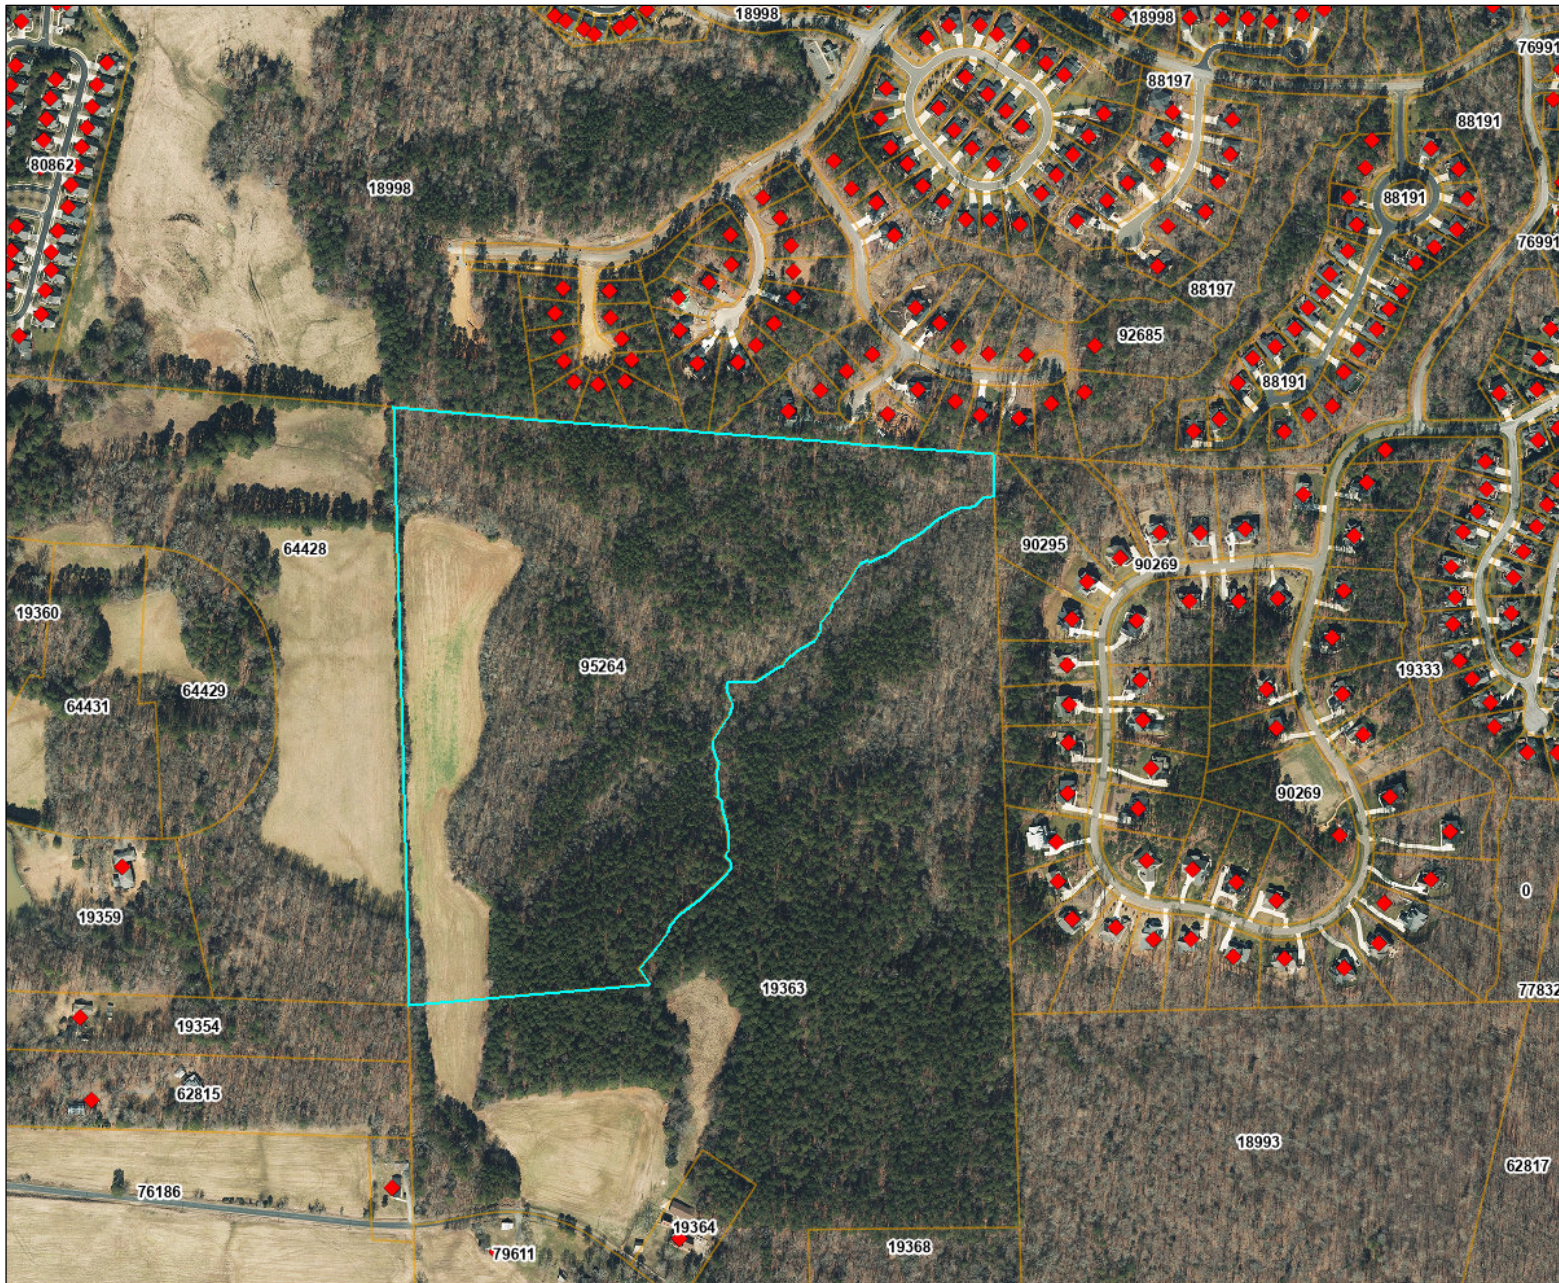

Chatham County Tax Map

Legend

- Parcel Pop-Up
- Address Points
- Parcels

N

Service Layer Credits: NC CGIA,
NC DOT Photogrammetry Unit, NC
Geodetic Survey, NC911 Board,
NC GICC Ortho Working Group,

CHATHAM COUNTY
NORTH CAROLINA

Date: 3/4/2022
Time: 5:18:14 PM