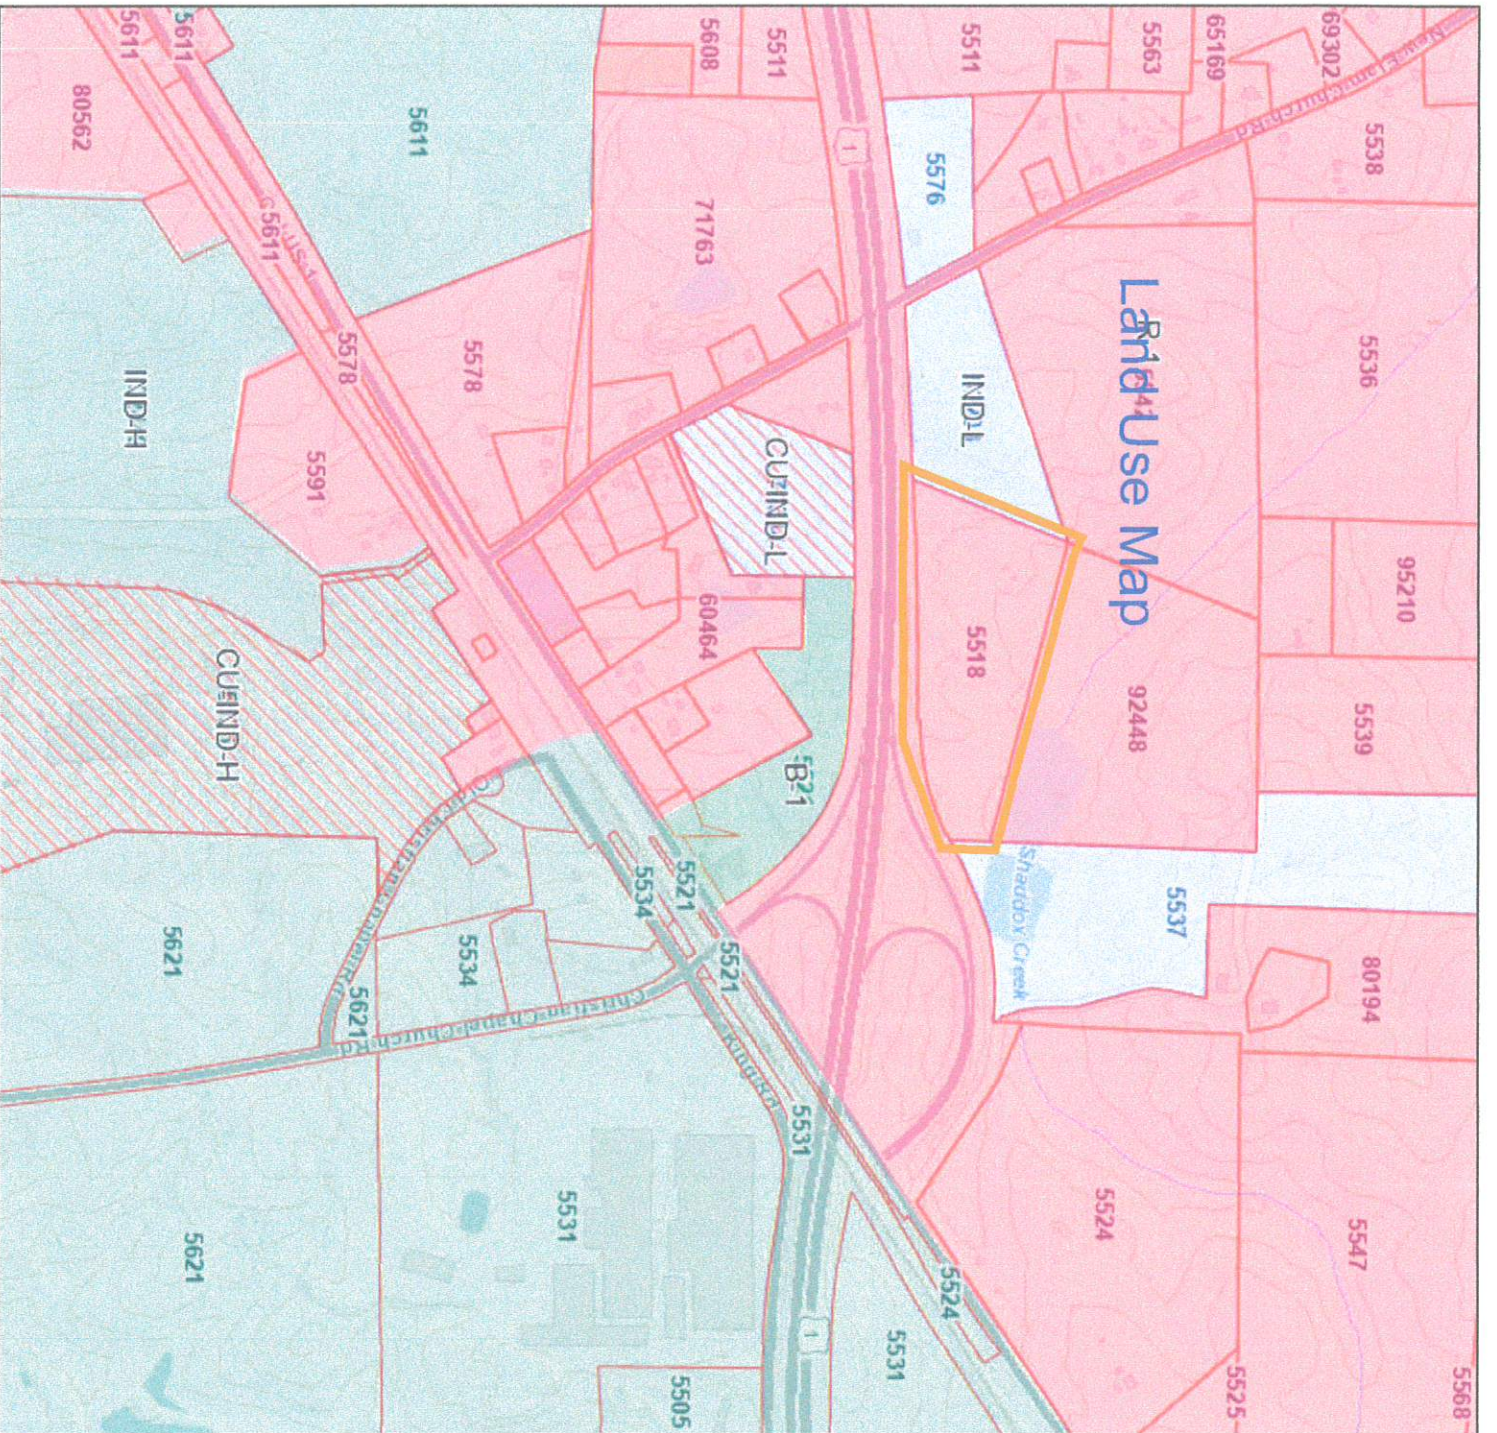

Chatham County Tax Map

Legend

Lines

- Orange line: Override 1
- Blue line: Parcel Pop-Up

Cary Zoning

- Light blue square: PDD Major
- Orange square: R12-CU
- Blue square: R40
- Light blue square: R40-CU
- Light blue square: R8-CU
- Light blue square: RR
- Light blue square: TR-CU

Service Layer Credits:
Chatham County,
Chatham County GIS

Chatham County Tax Map

Legend

- Areas: Override 1
- Lines: Override 1

Service Layer Credits:
 Chatham County,
 Chatham County GIS