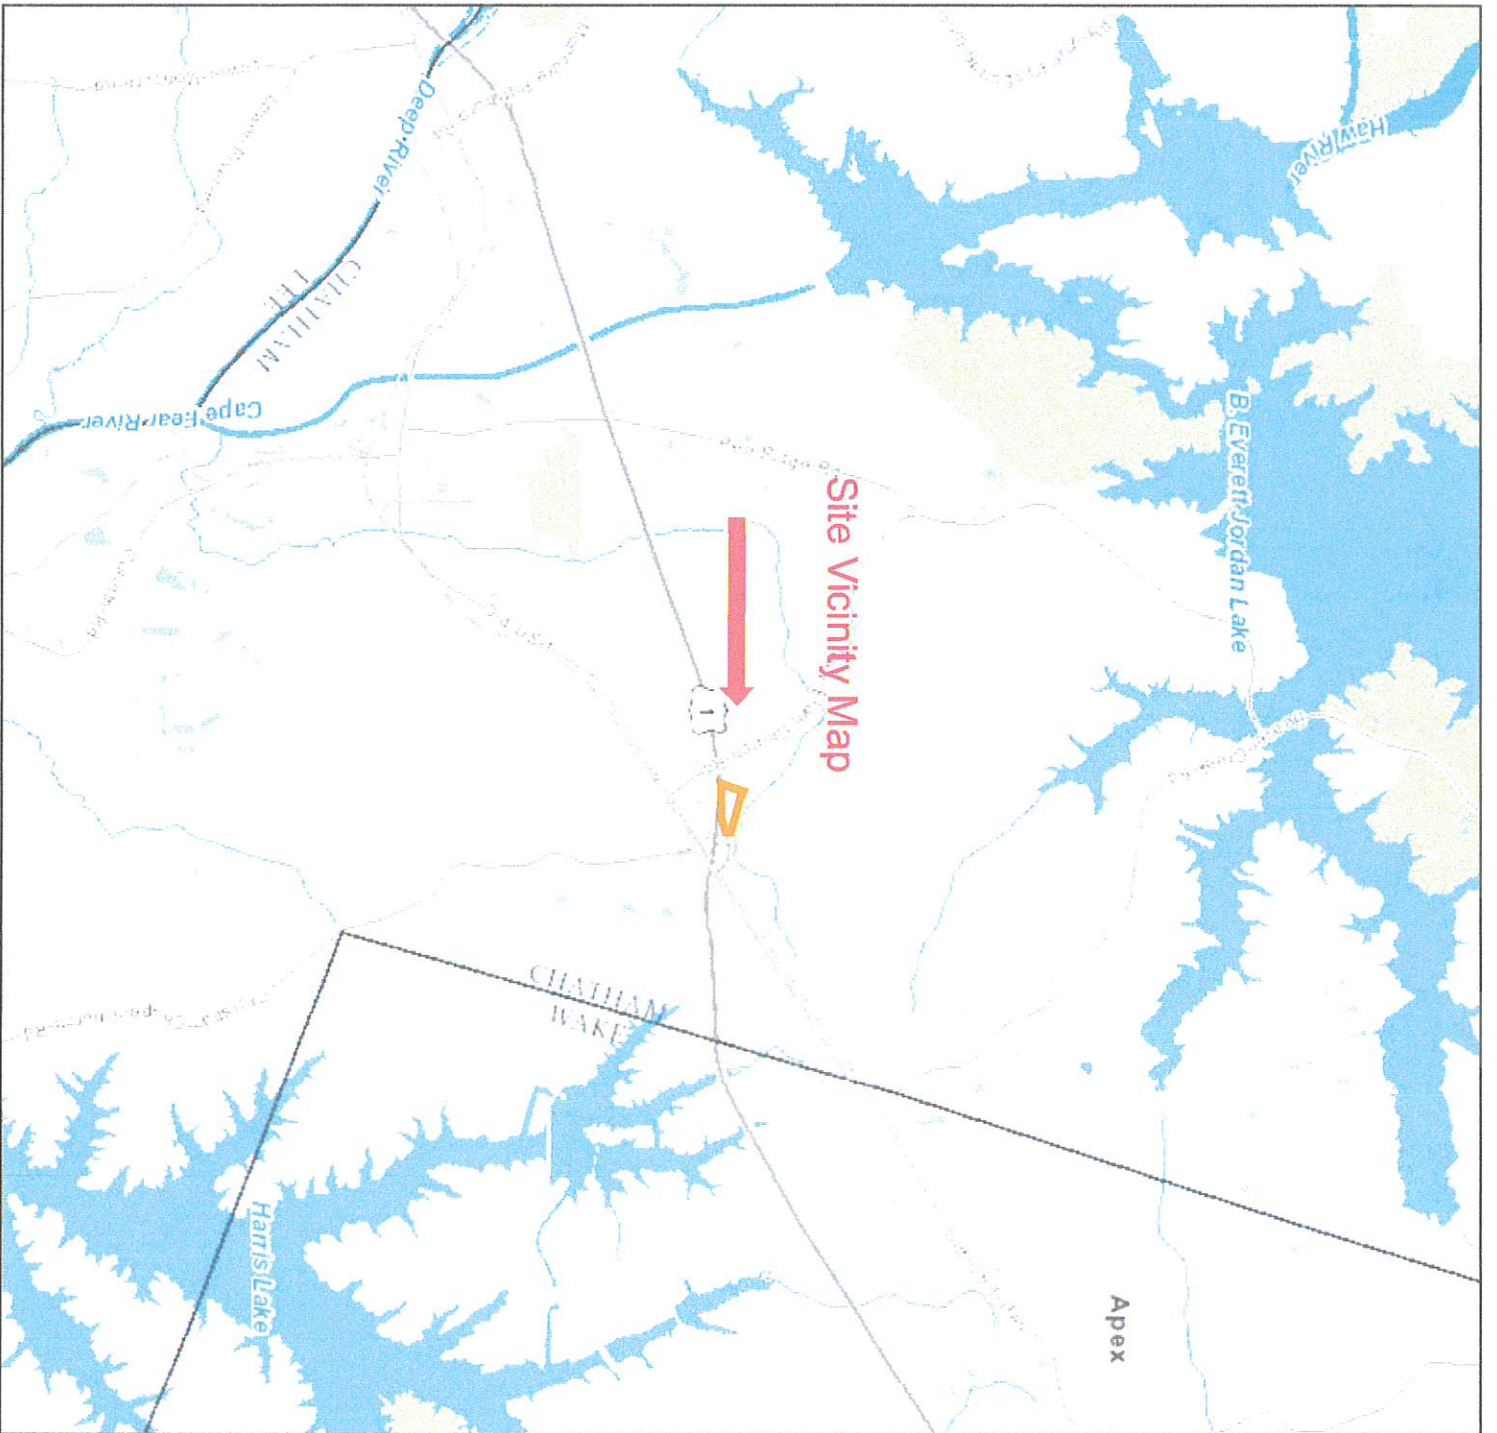

Chatham County Tax Map

Legend

Lines

- Orange line: Override 1
- Blue line: Parcel Pop-Up

Cary Zoning

- Light blue square: PDD Major
- Orange square: R12-CU
- Blue square: R40
- Light blue square: R40-CU
- Light blue square: R8-CU
- Light blue square: RR
- Light blue square: TR-CU

Service Layer Credits:
Chatham County,
Chatham County GIS

Chatham County Tax Map

Legend

- Areas: Override 1
- Lines: Override 1

Service Layer Credits:
 Chatham County,
 Chatham County GIS