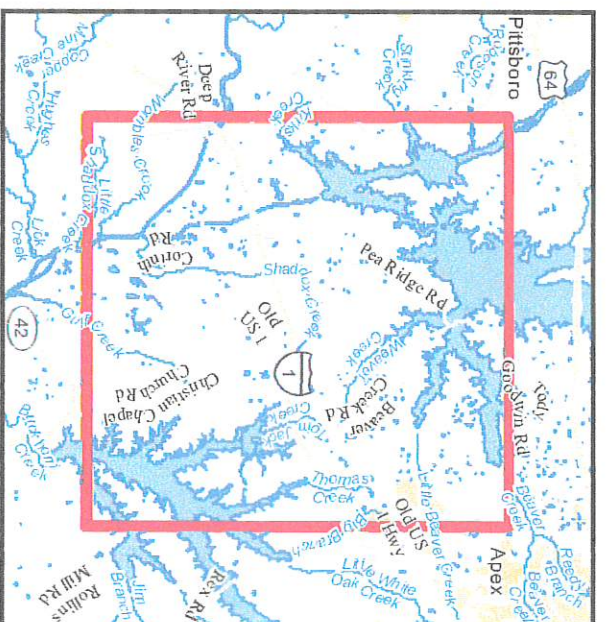

Chatham County Tax Map

Legend

Lines

- Orange line: Override 1
- Blue line: Parcel Pop-Up

Cary Zoning

- Light blue square: PDD Major
- Orange square: R12-CU
- Blue square: R40
- Light blue square: R40-CU
- Light blue square: R8-CU
- Light blue square: RR
- Light blue square: TR-CU

Service Layer Credits:
Chatham County,
Chatham County GIS

Chatham County Tax Map

Legend

- Areas: Override 1
- Lines: Override 1

Service Layer Credits:
 Chatham County,
 Chatham County GIS