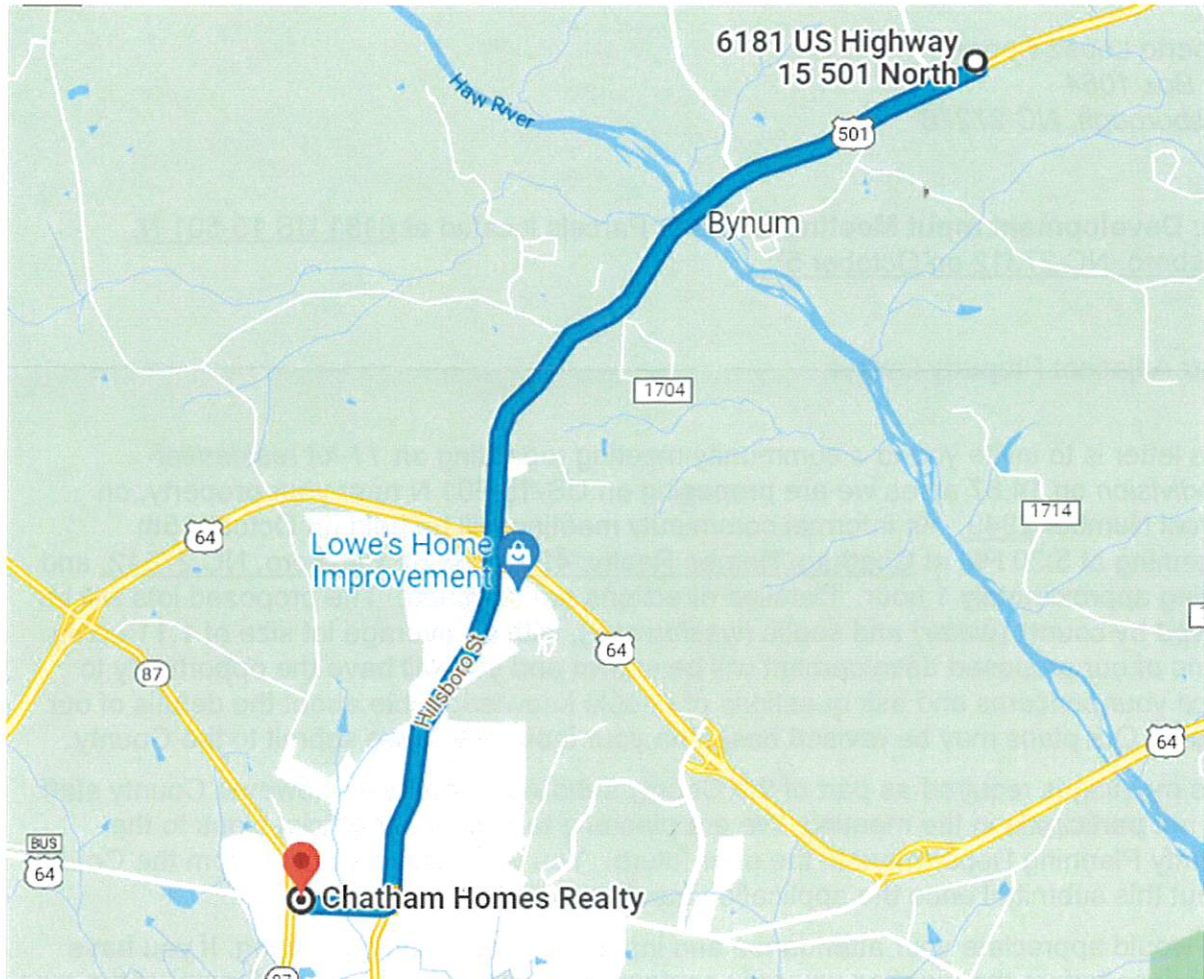

Directions to Meeting

6181 US Hwy 15 501 N

Pittsboro, NC 27312

↑ Head southwest on US-15 S/US-501 S toward Hamlets Chapel Rd

6.1 mi

↻ At the traffic circle, take the 1st exit onto US-64 BUS W

i Destination will be on the right