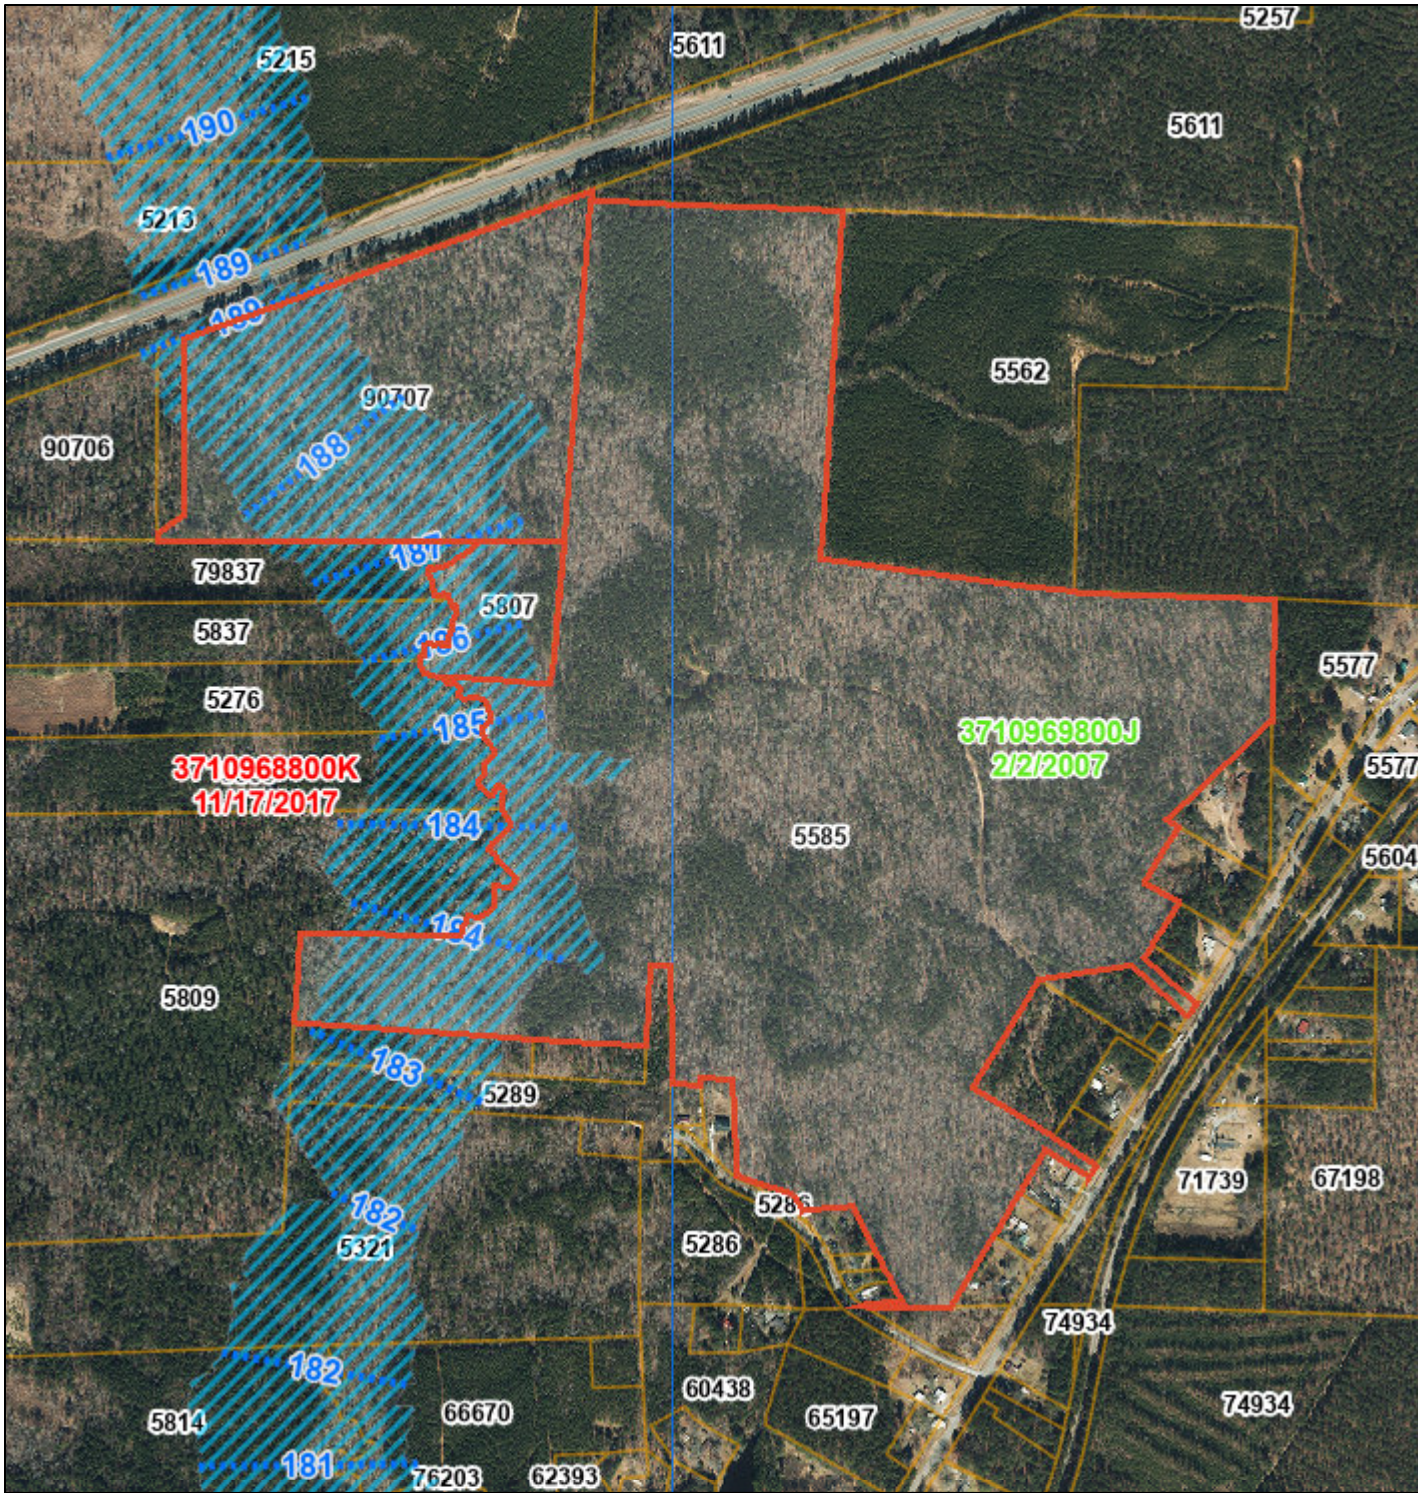

Chatham County Tax Map

Legend

	Multiple Parcel Selection		Effective Flood Hazard Areas
	_ Query result		1% Annual Chance
	Parcel Pop-Up		0.2% Annual Chance
	Base Flood Elevations		Flood Map Index
	Floodway		Parcels
	Floodway		

Service Layer Credits: NC
 CGIA, NC DOT
 Photogrammetry Unit, NC
 Geodetic Survey, NC911

Date: 8/18/2022
 Time: 11:07:53 AM