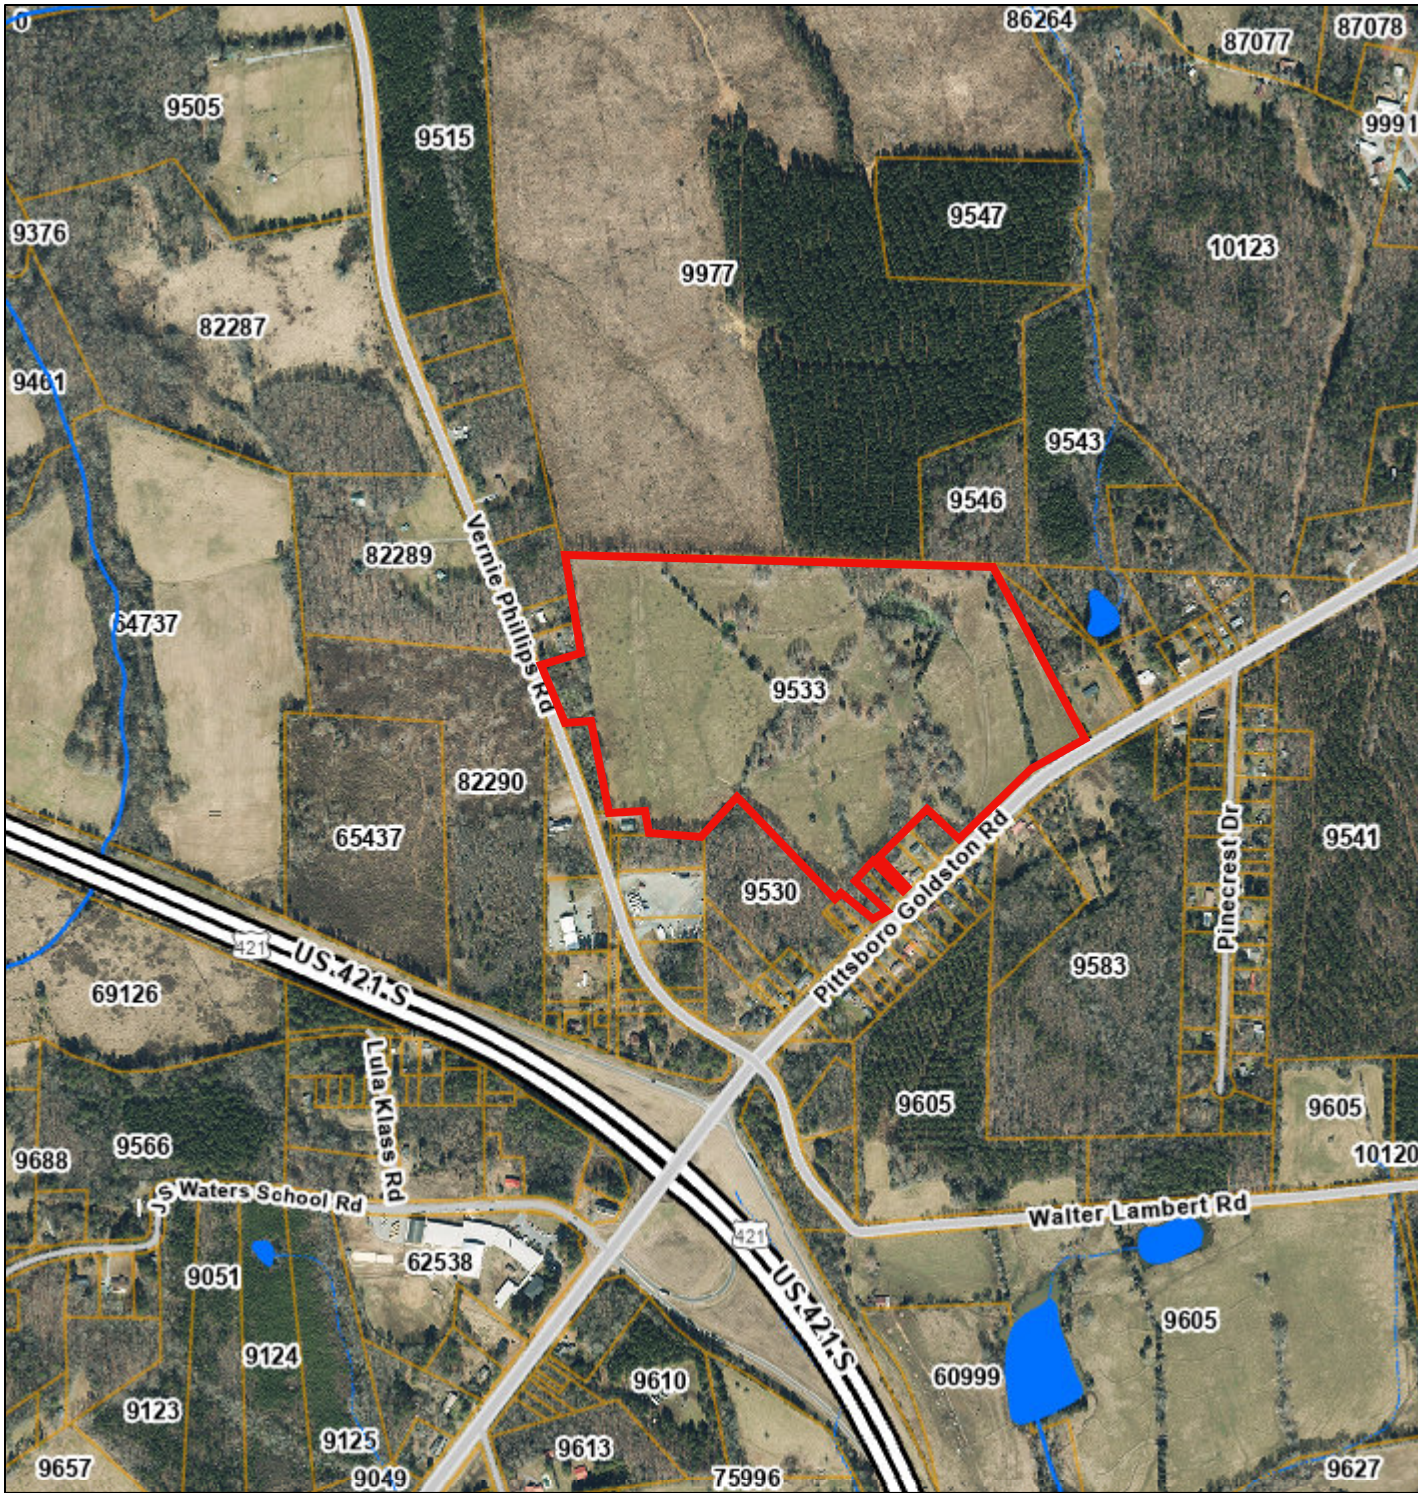

### Legend

- |  |                         |
|--|-------------------------|
| <b>Lines</b>   | — Collector             |
|  Override 1       | — Local                 |
|  Parcel Pop-Up    | <b>Rivers / Streams</b> |
| <b>Road Centerlines...</b>   | — Streams / Rivers      |
|  Freeway         | — Intermittent Streams  |
|  Highway        | — Lakes / Ponds         |
|  Major Arterial |                         |
|  Minor Arterial |                         |

Service Layer Credits:  
 Esri, Inc., City of  
 Naperville, Illinois  
 NC CGIA, NC DOT

Date: 7/7/2022  
 Time: 10:32:09 AM