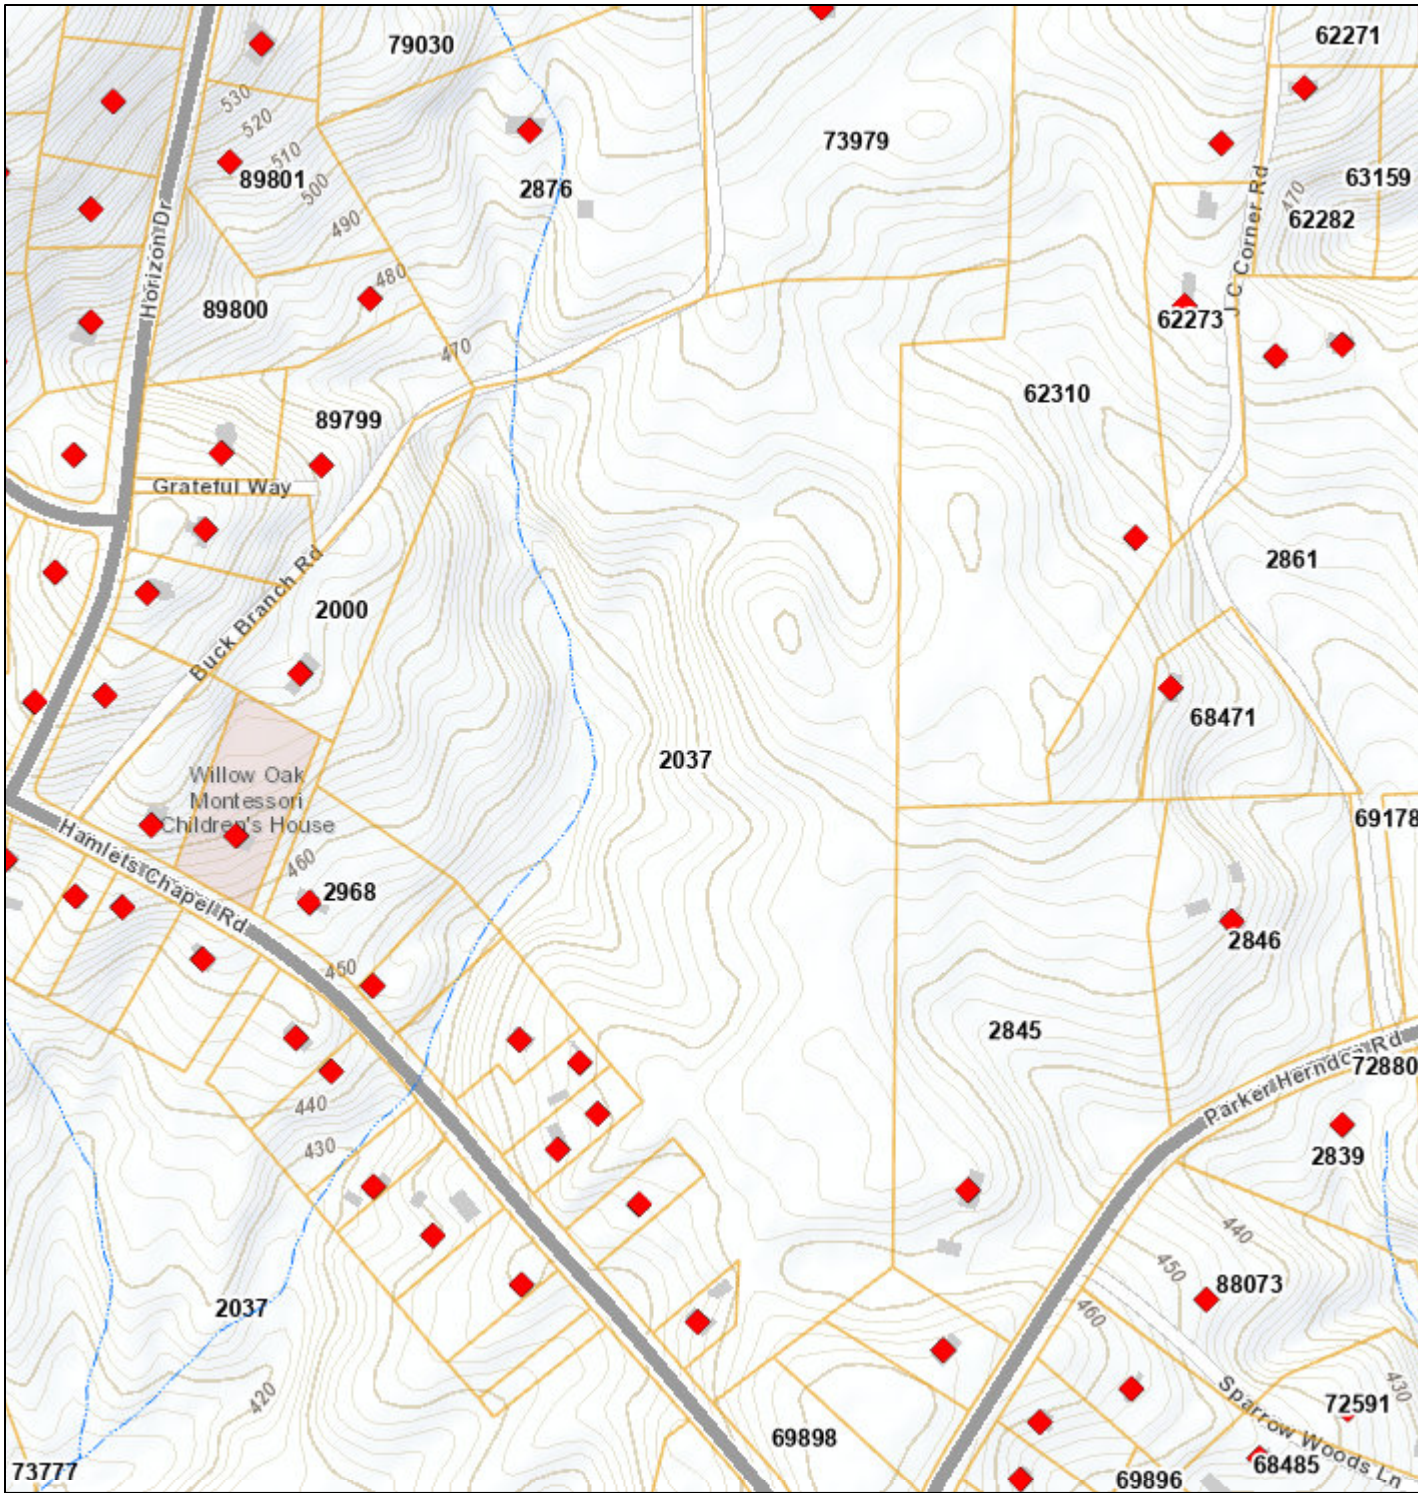

Flatiron Forest Topo Map

Legend

	Moncure Megasite 1070 Overlay		Lakes / Ponds
	Address Points		Municipal Boundaries
	Rivers / Streams		Parcels
	Streams / Rivers		
	Intermittent Streams		

Service Layer Credits:
Chatham County,
Chatham County GIS

Date: 6/9/2022
Time: 10:06:26 AM