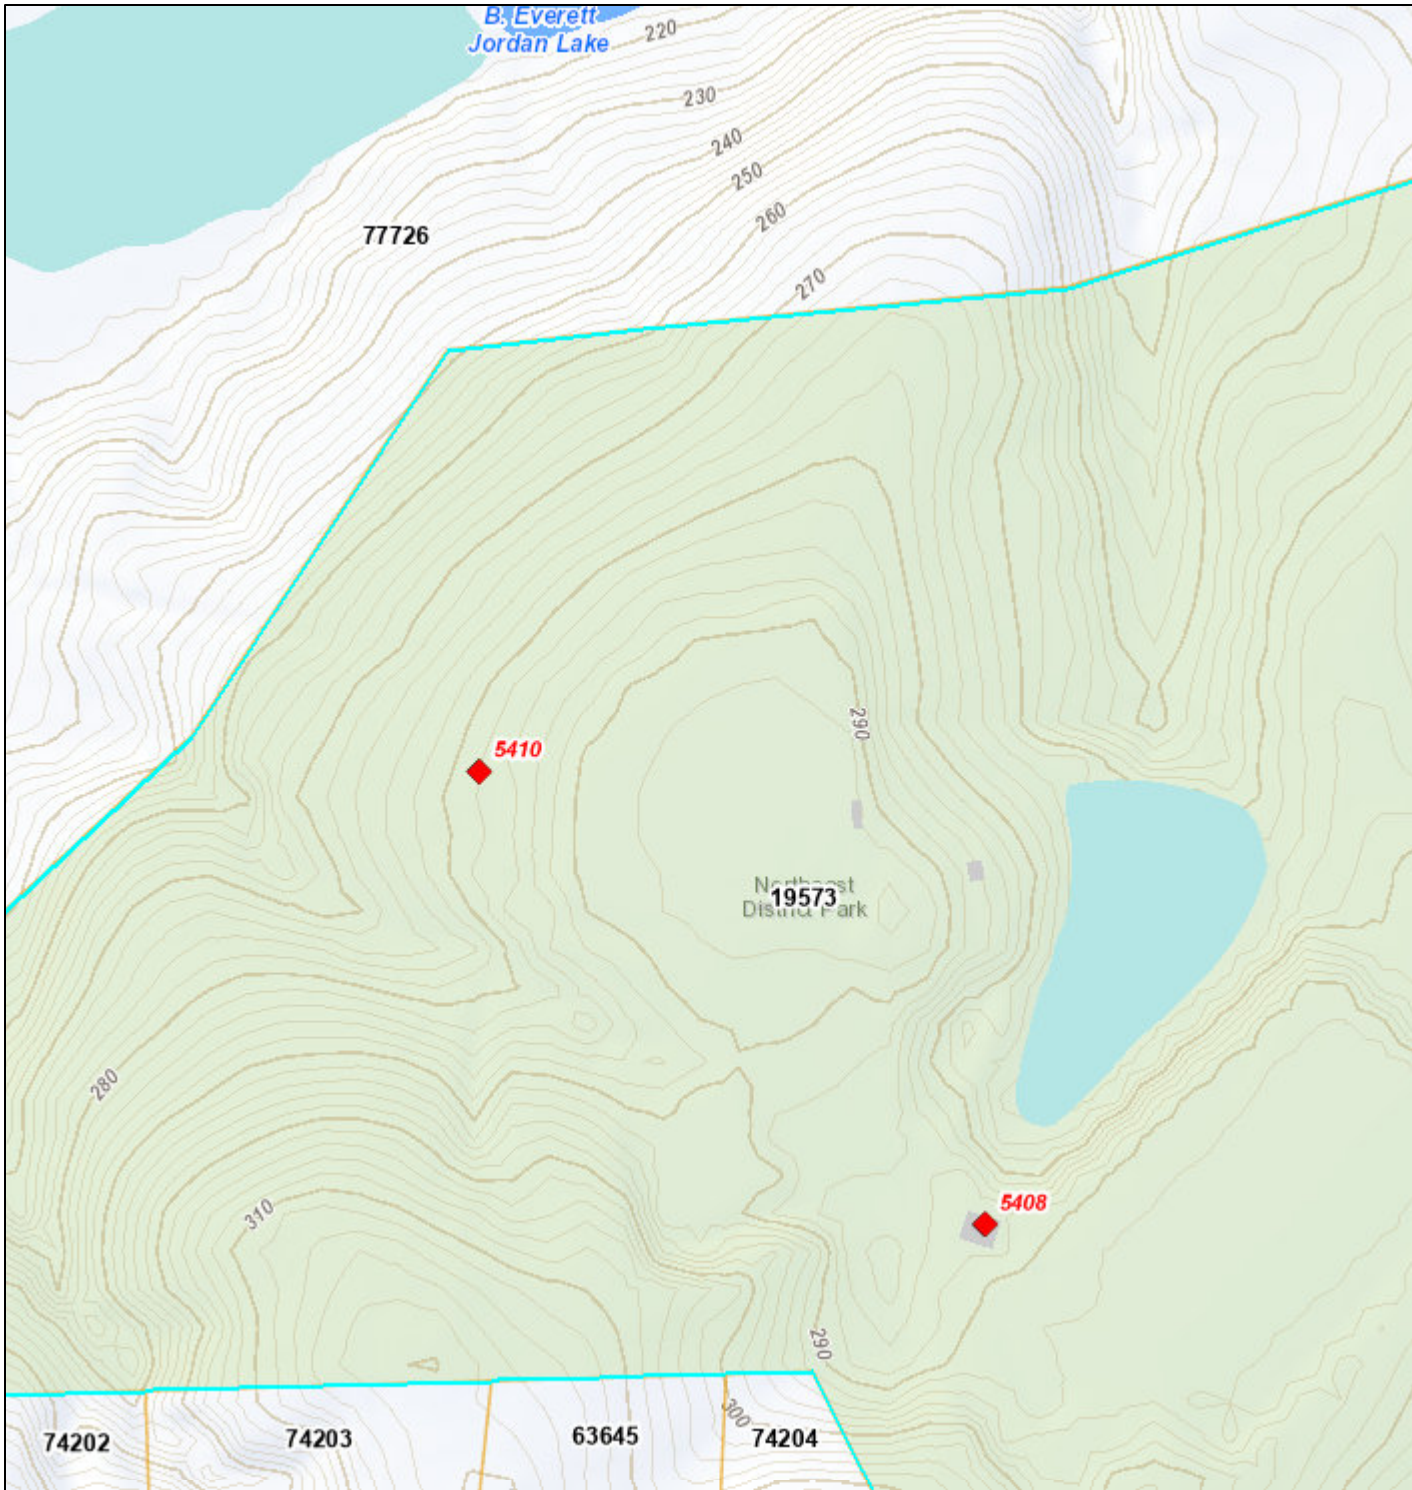

Northeast Park Contour Map 3-15-22

Legend

- Parcel Pop-Up
- Address Points
- Parcels

Service Layer Credits:
Chatham County,
Chatham County GIS

Date: 3/15/2022
Time: 9:55:10 AM