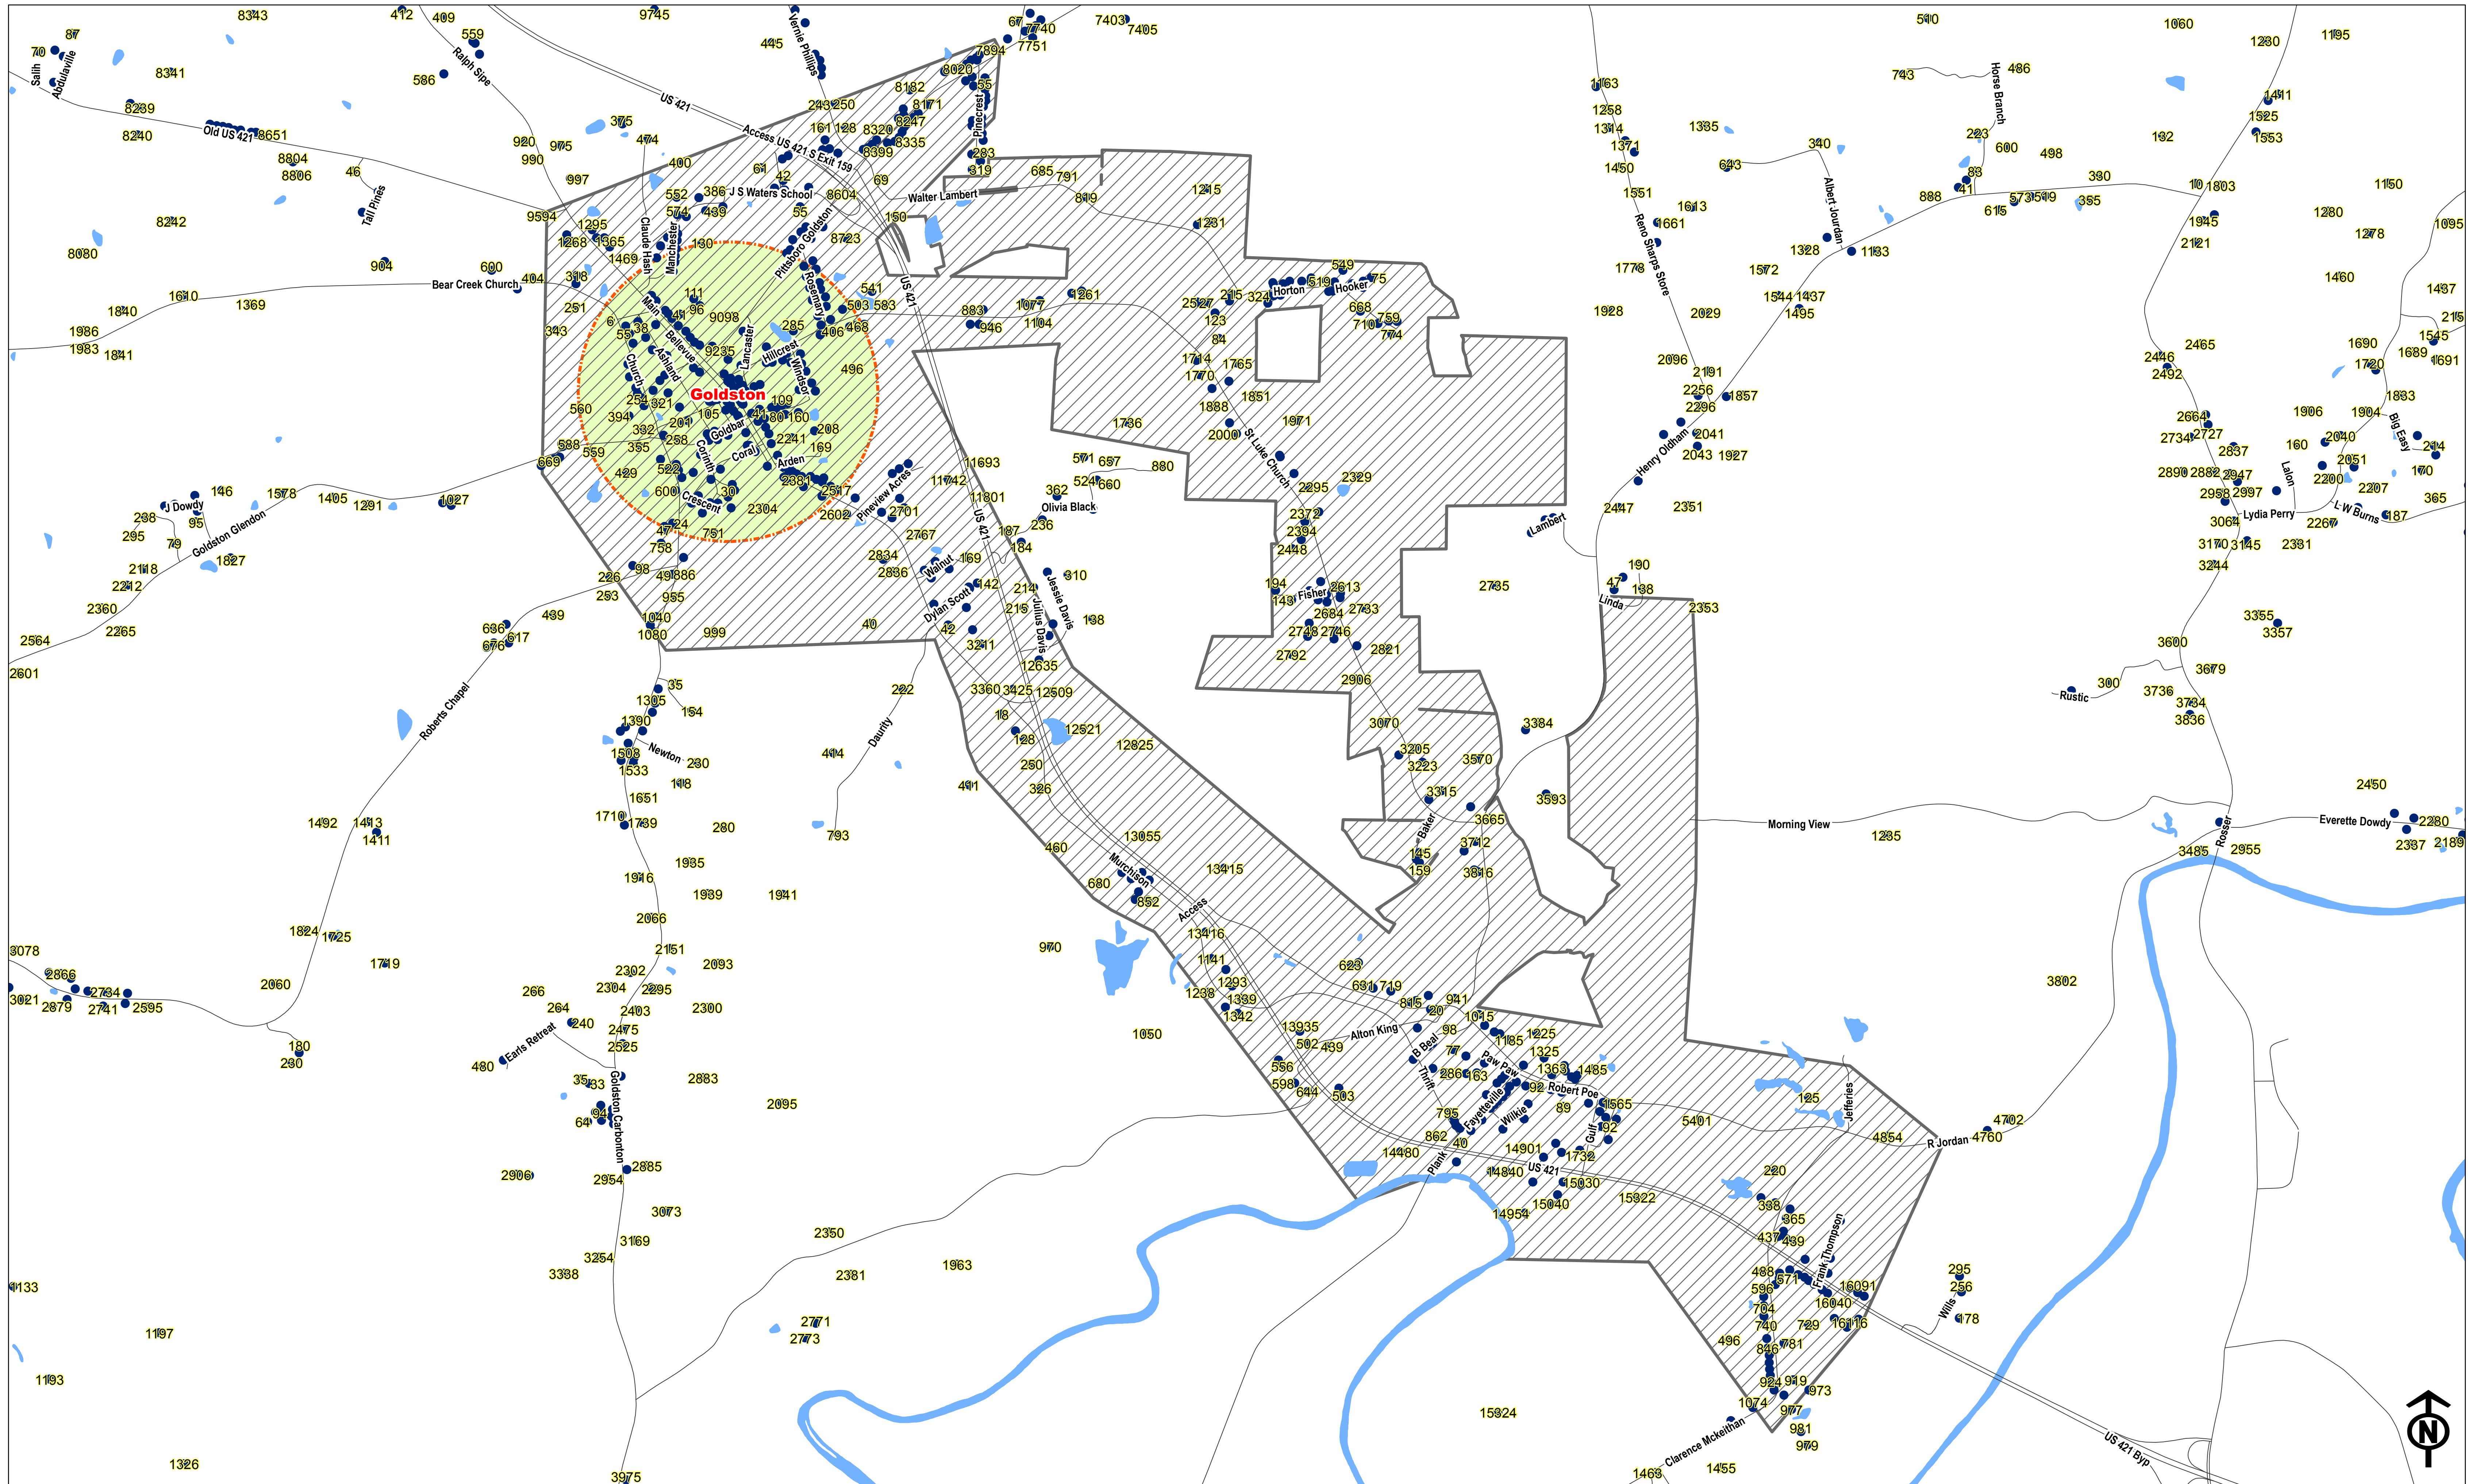

# GOLDSTON-GULF SANITARY DISTRICT

**Legend**

- AddressPoints (with Address Number)
- Centerline
- ▨ Goldston-Gulf Sanitary District
- ▭ Town Limits