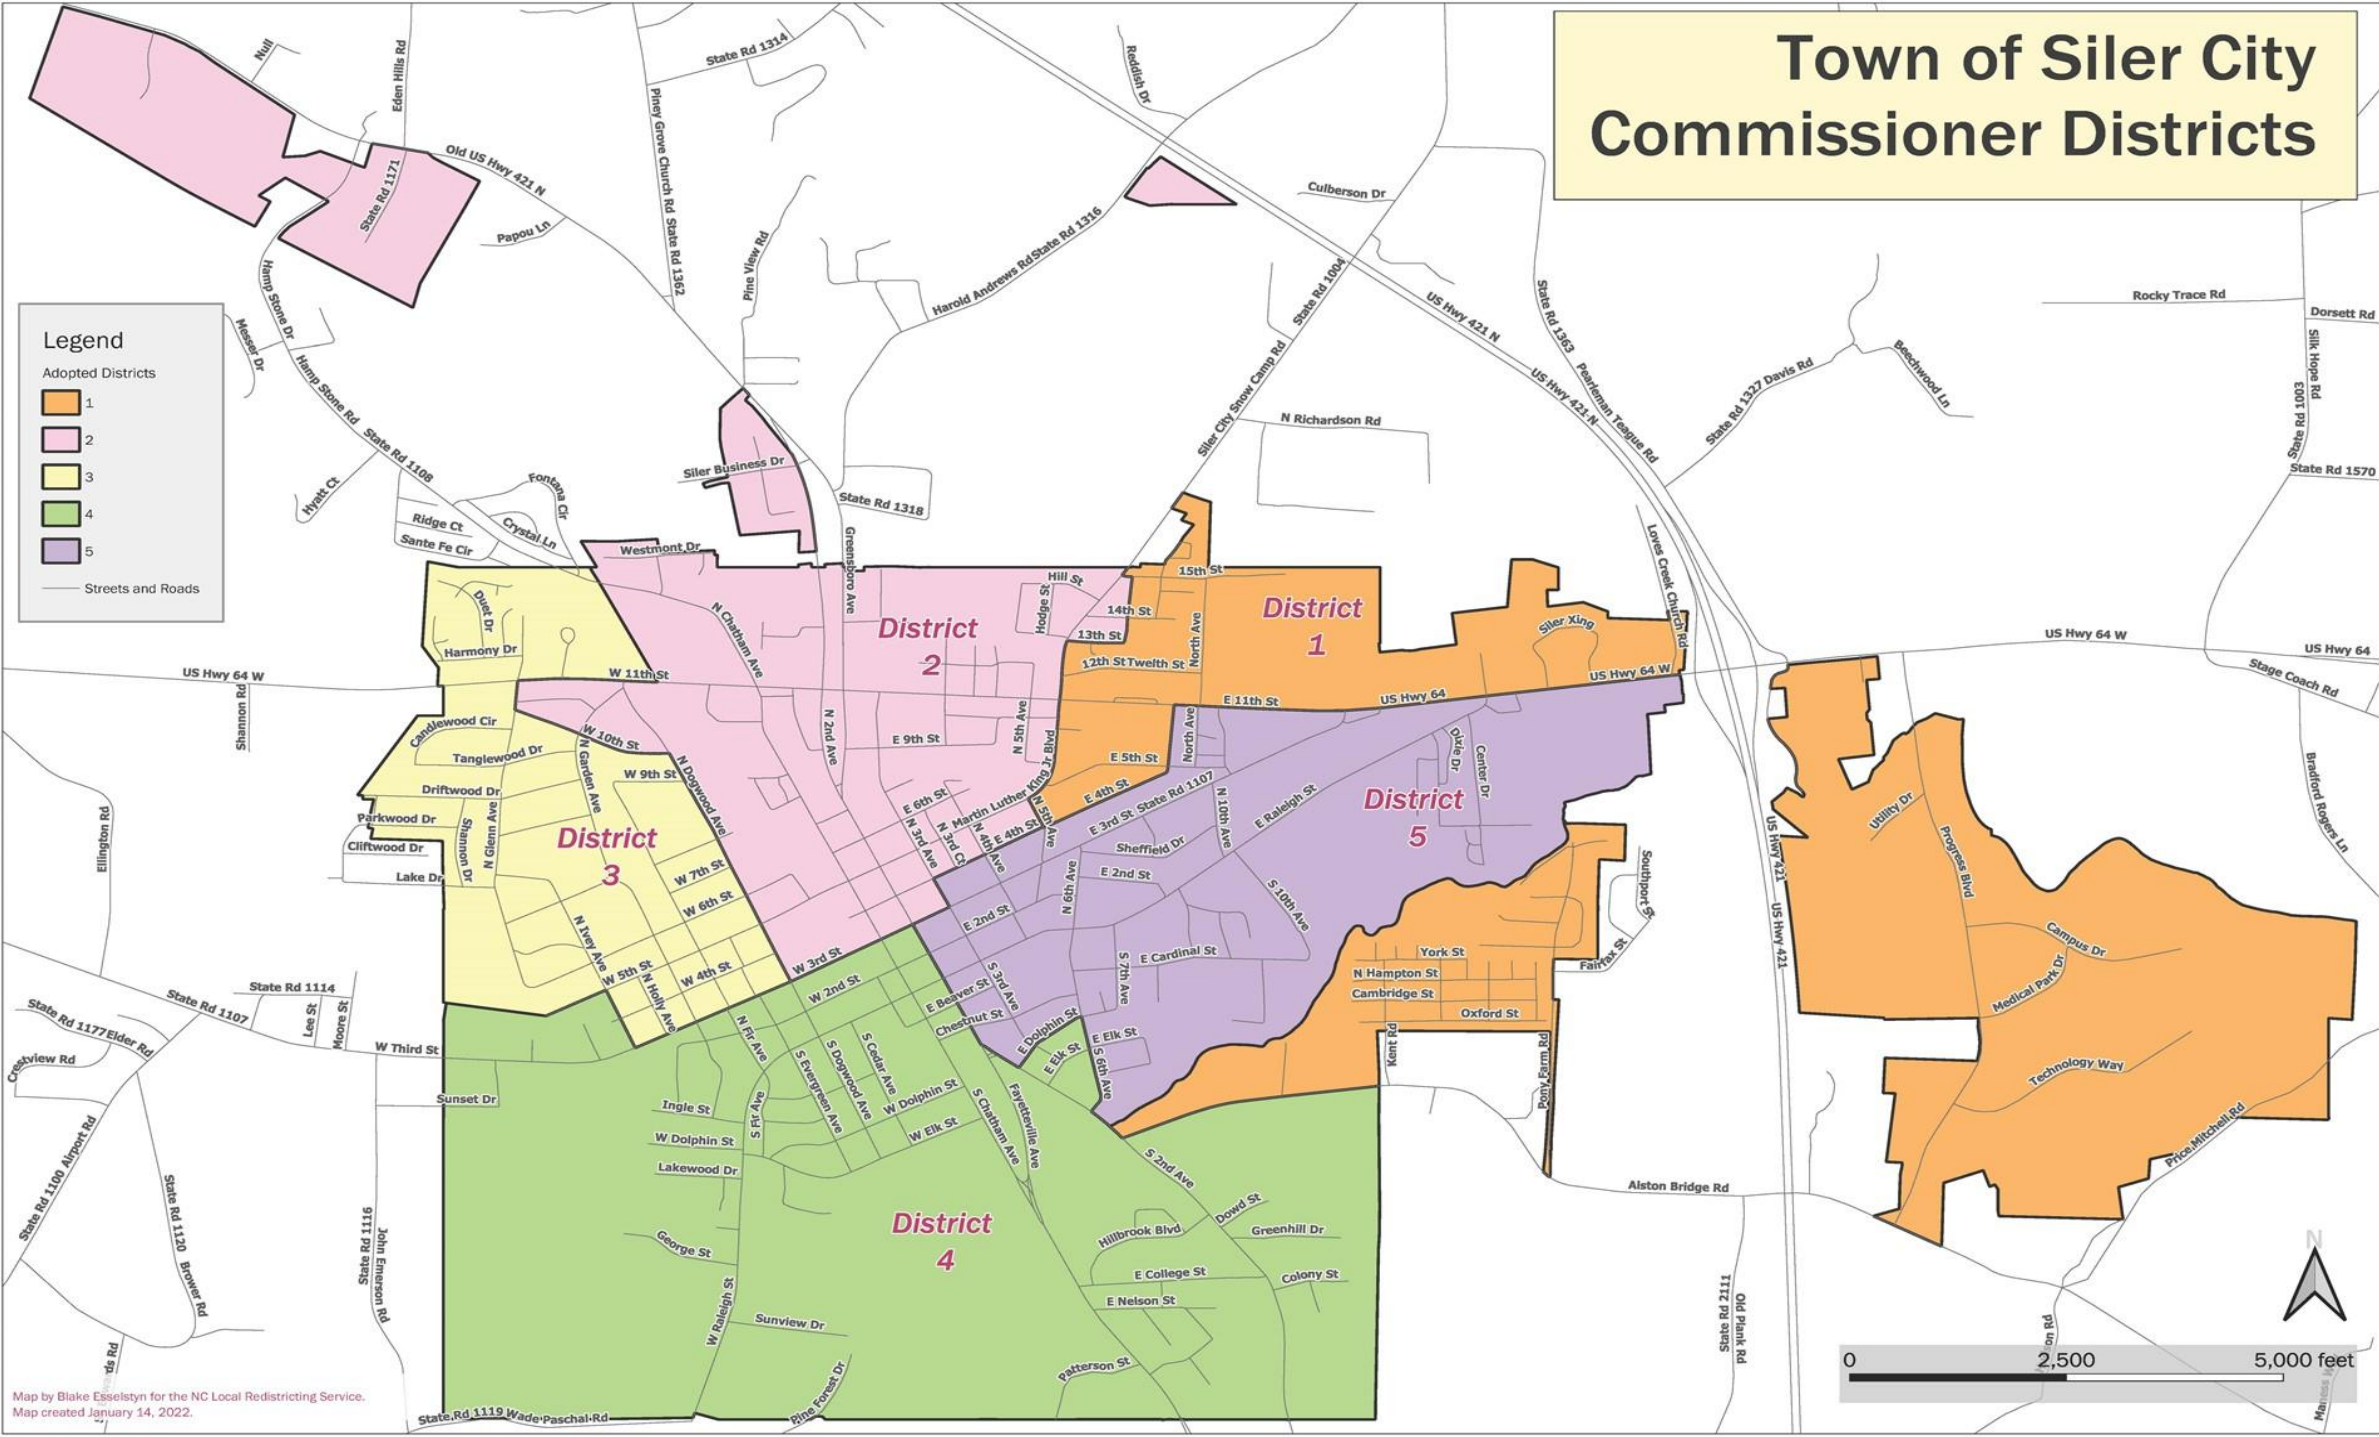

Town of Siler City Commissioner Districts

Legend

Adopted Districts

- 1 (Orange)
- 2 (Pink)
- 3 (Yellow)
- 4 (Green)
- 5 (Purple)

Streets and Roads

Map by Blake Essolstyn for the NC Local Redistricting Service.
Map created January 14, 2022.