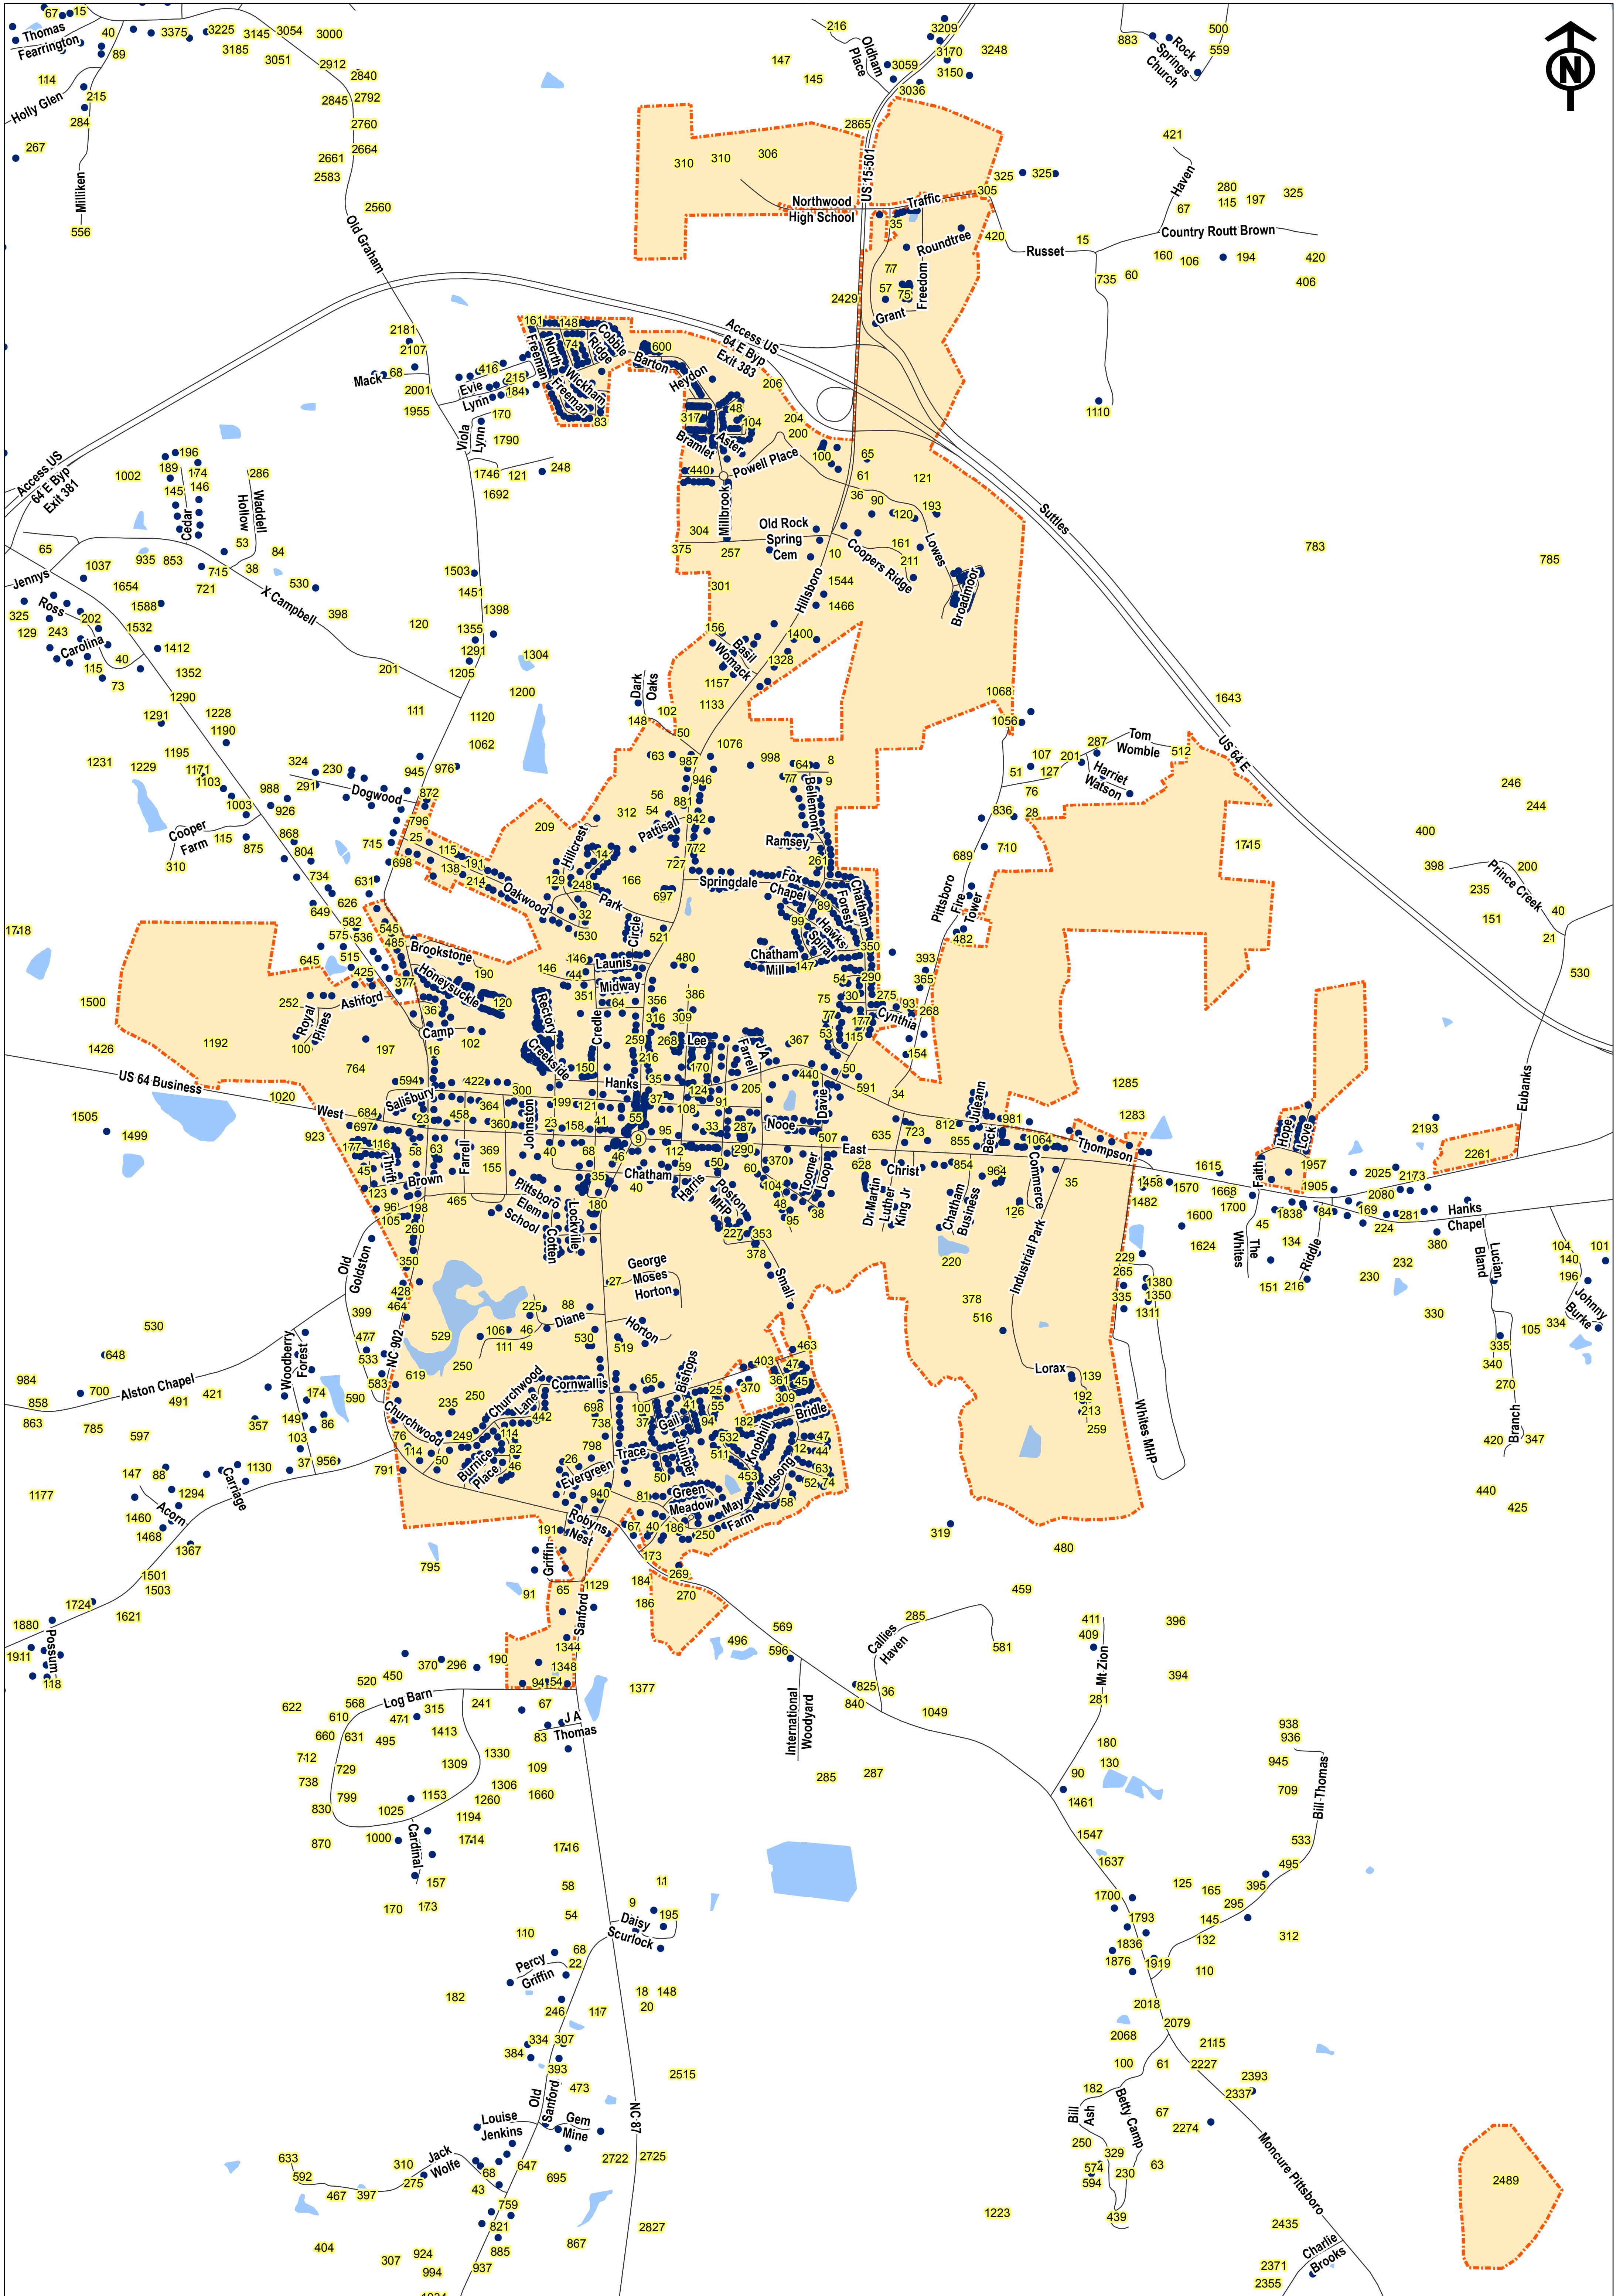

TOWN OF PITTSBORO

MAP PRODUCED JUNE 2019

0 0.275 0.55 1.1 Miles

Legend

- Centerline
- Town Limits
- AddressPoints (with Address Number)