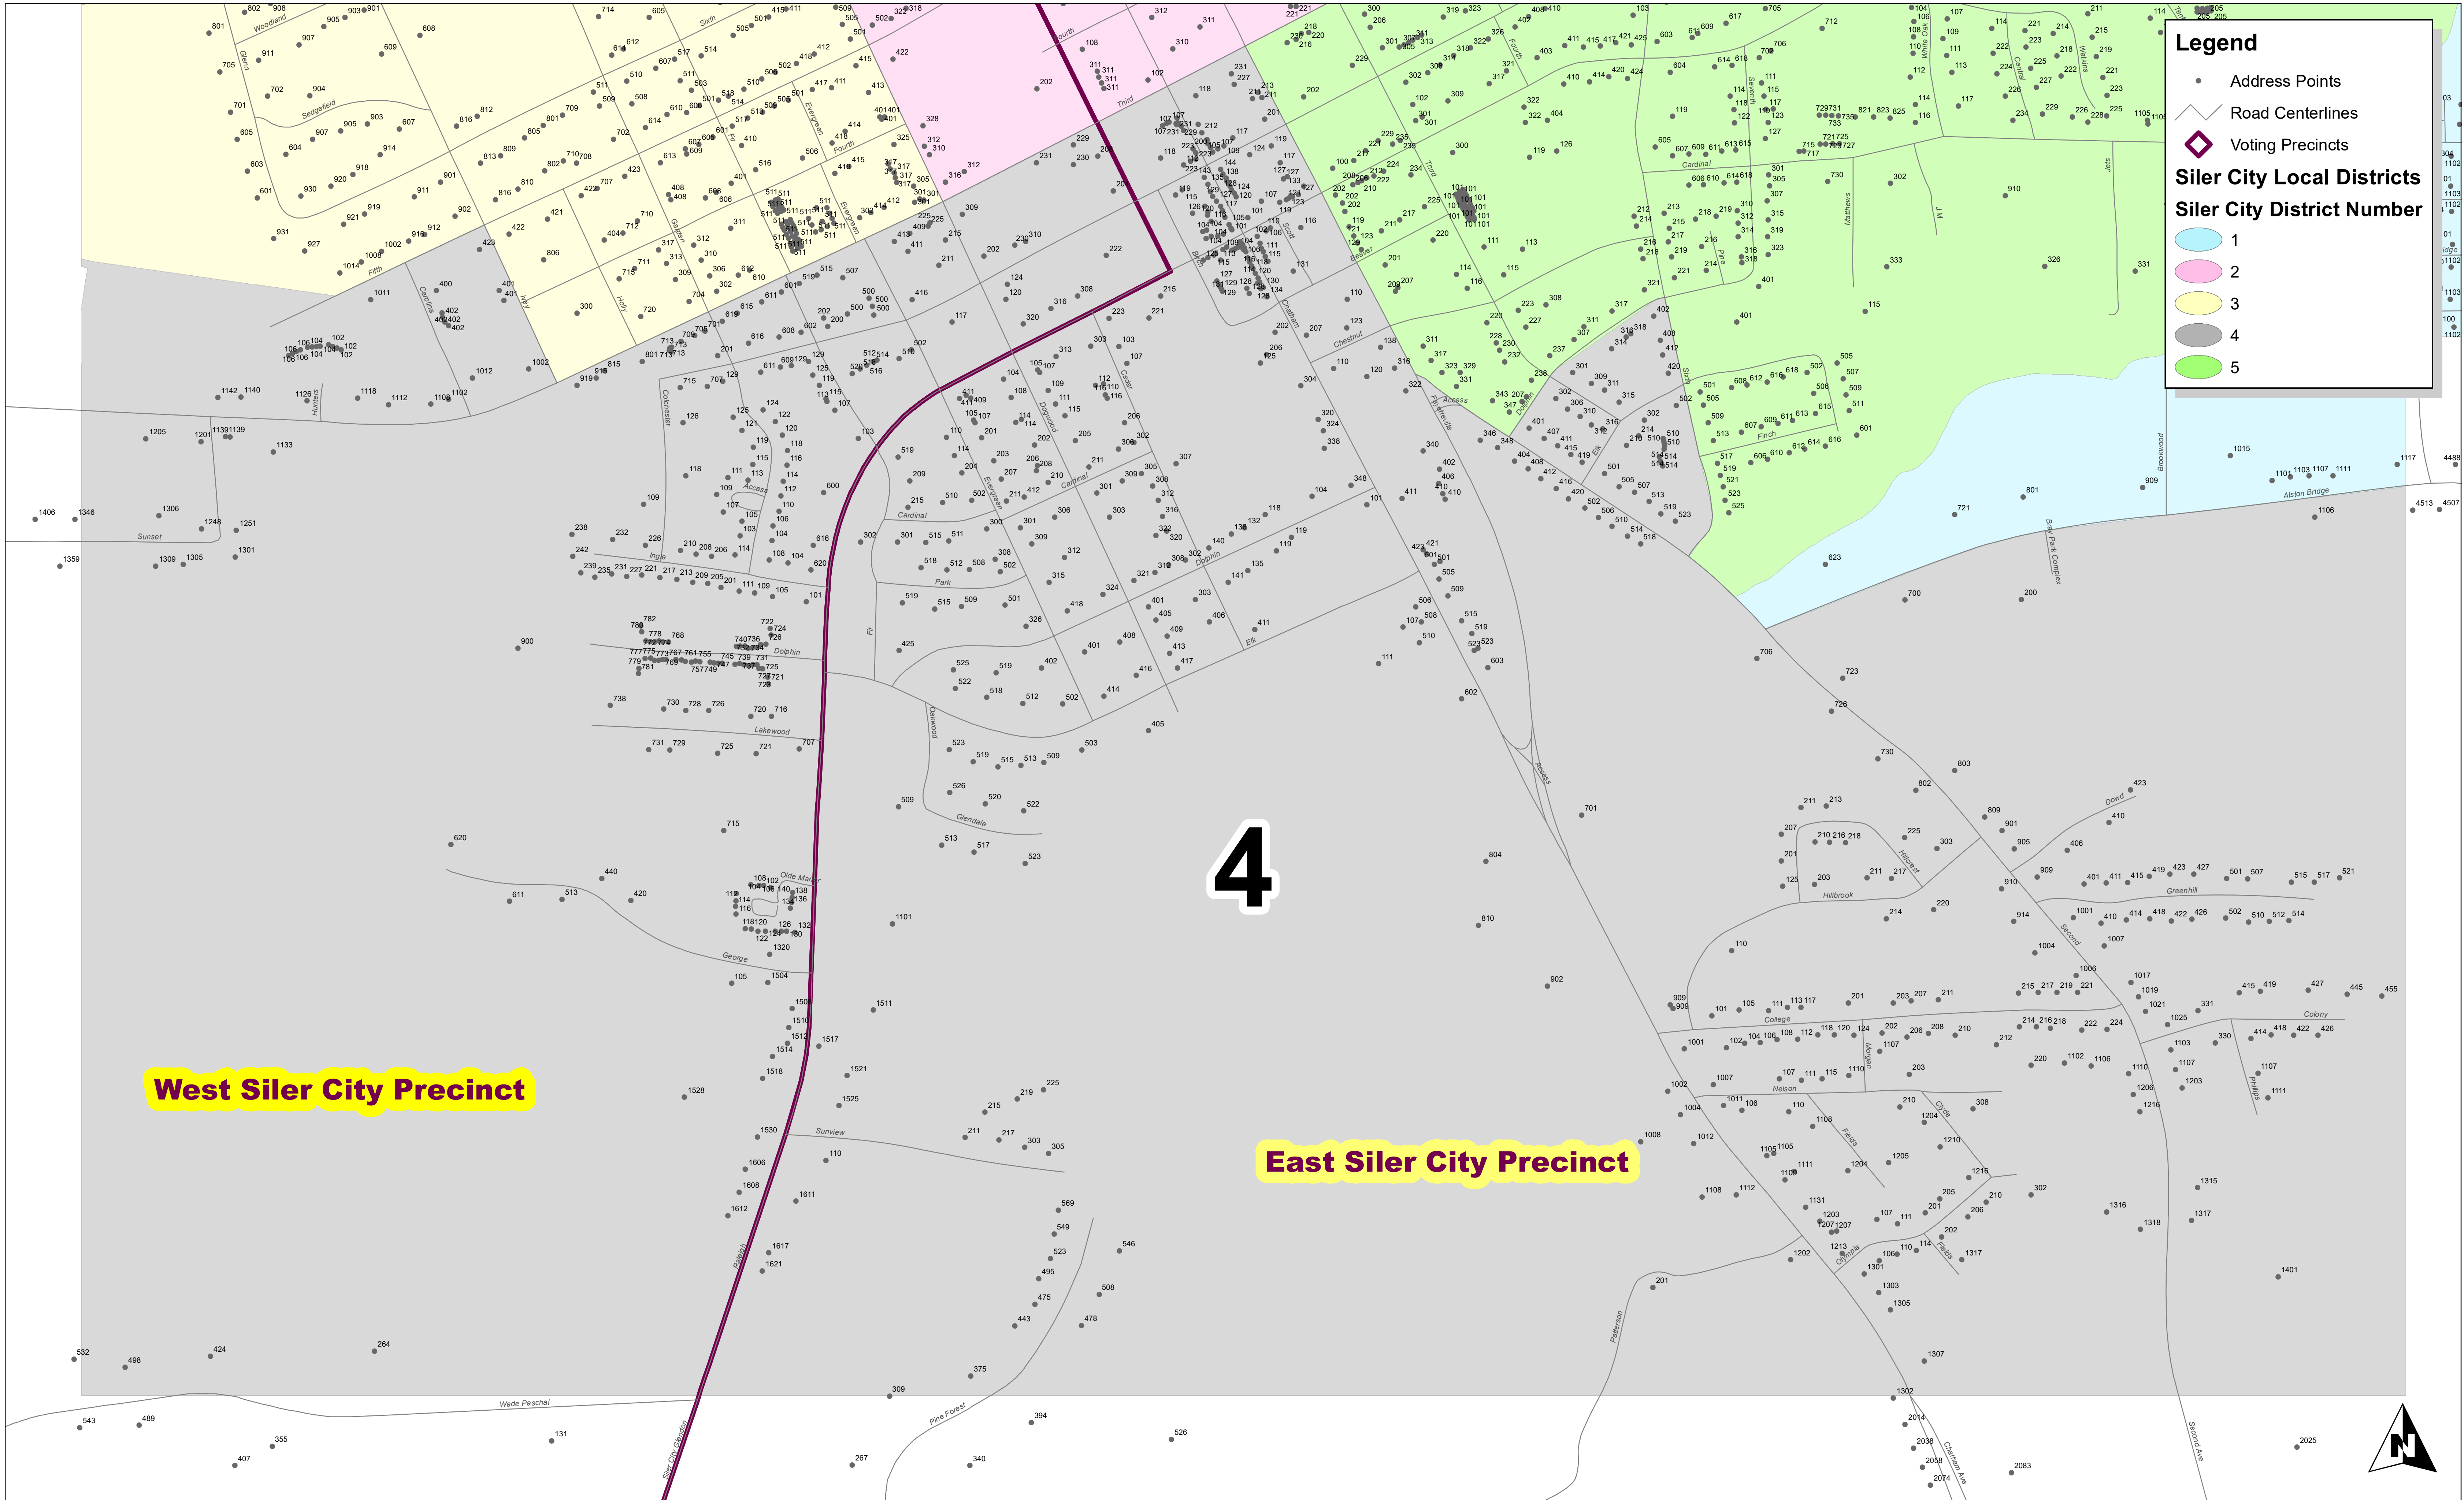

SILER CITY VOTING DISTRICT 4

Legend

- Address Points
- Road Centerlines
- ◊ Voting Precincts

Siler City Local Districts

Siler City District Number

- 1
- 2
- 3
- 4
- 5

West Siler City Precinct

East Siler City Precinct