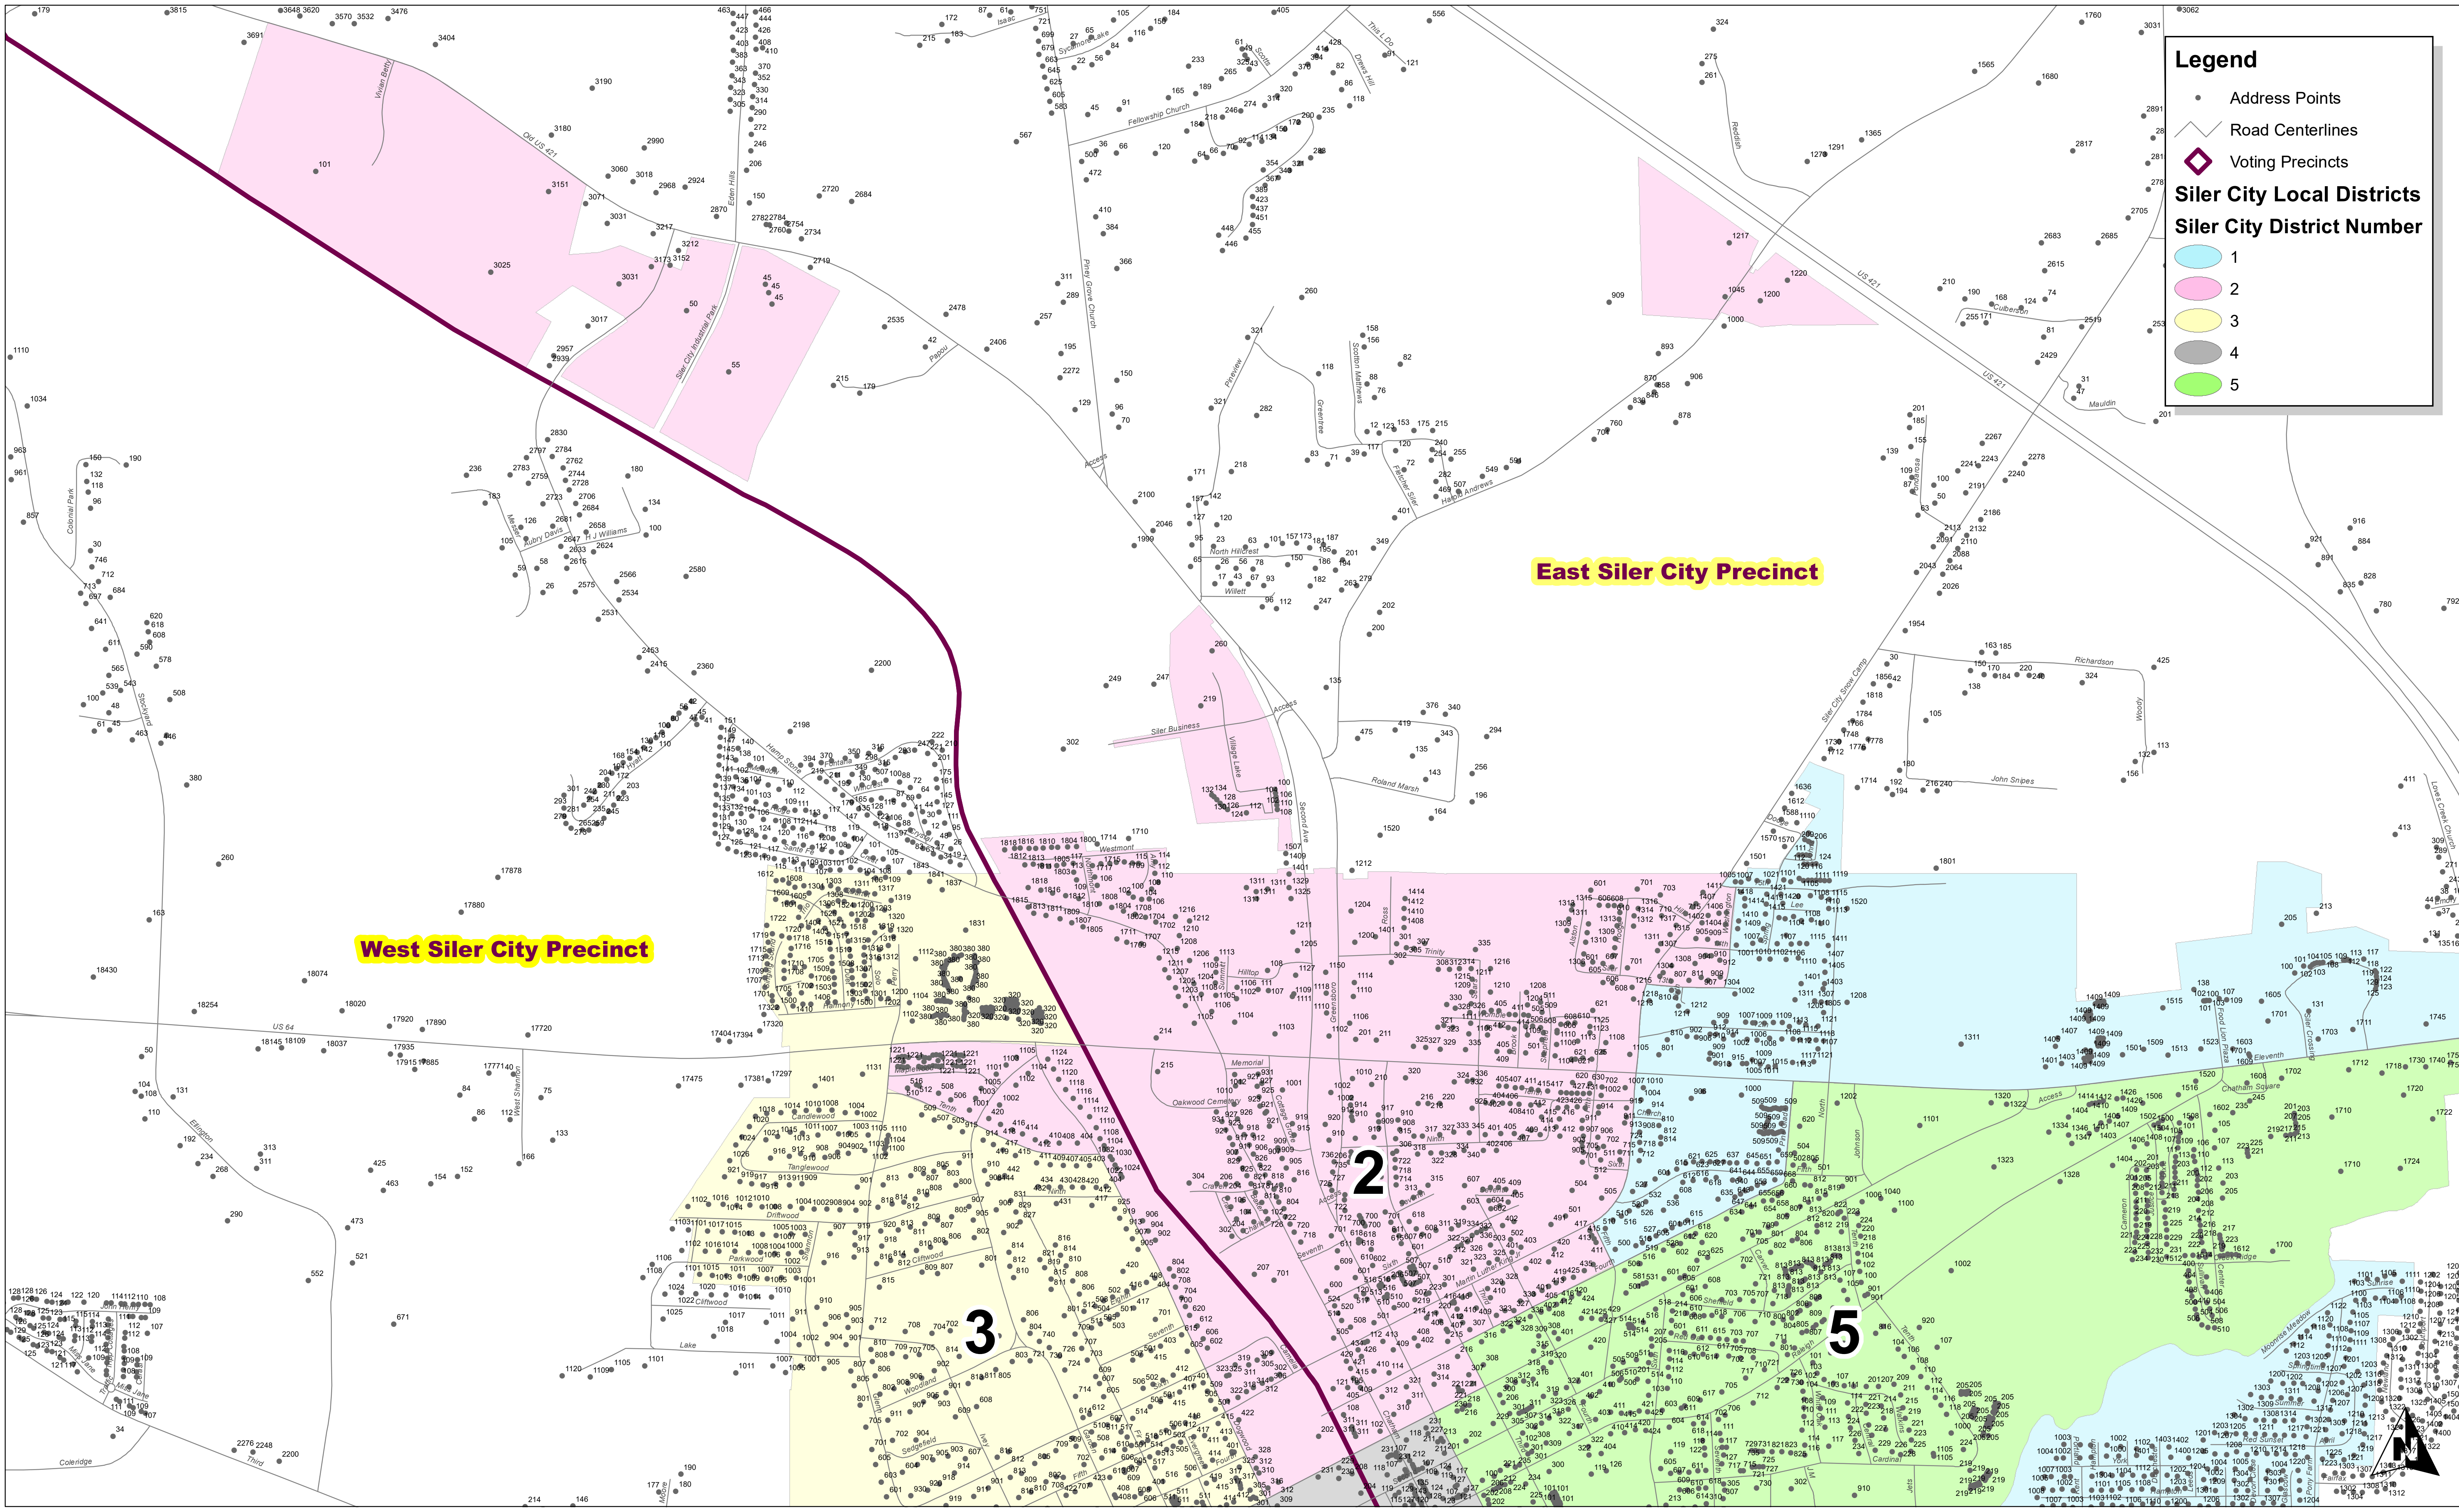

# SILER CITY VOTING DISTRICT 2

**Legend**

- Address Points
- Road Centerlines
- ◊ Voting Precincts

**Siler City Local Districts**

**Siler City District Number**

- 1 (Light Blue)
- 2 (Pink)
- 3 (Yellow)
- 4 (Grey)
- 5 (Green)

**West Siler City Precinct**

**East Siler City Precinct**