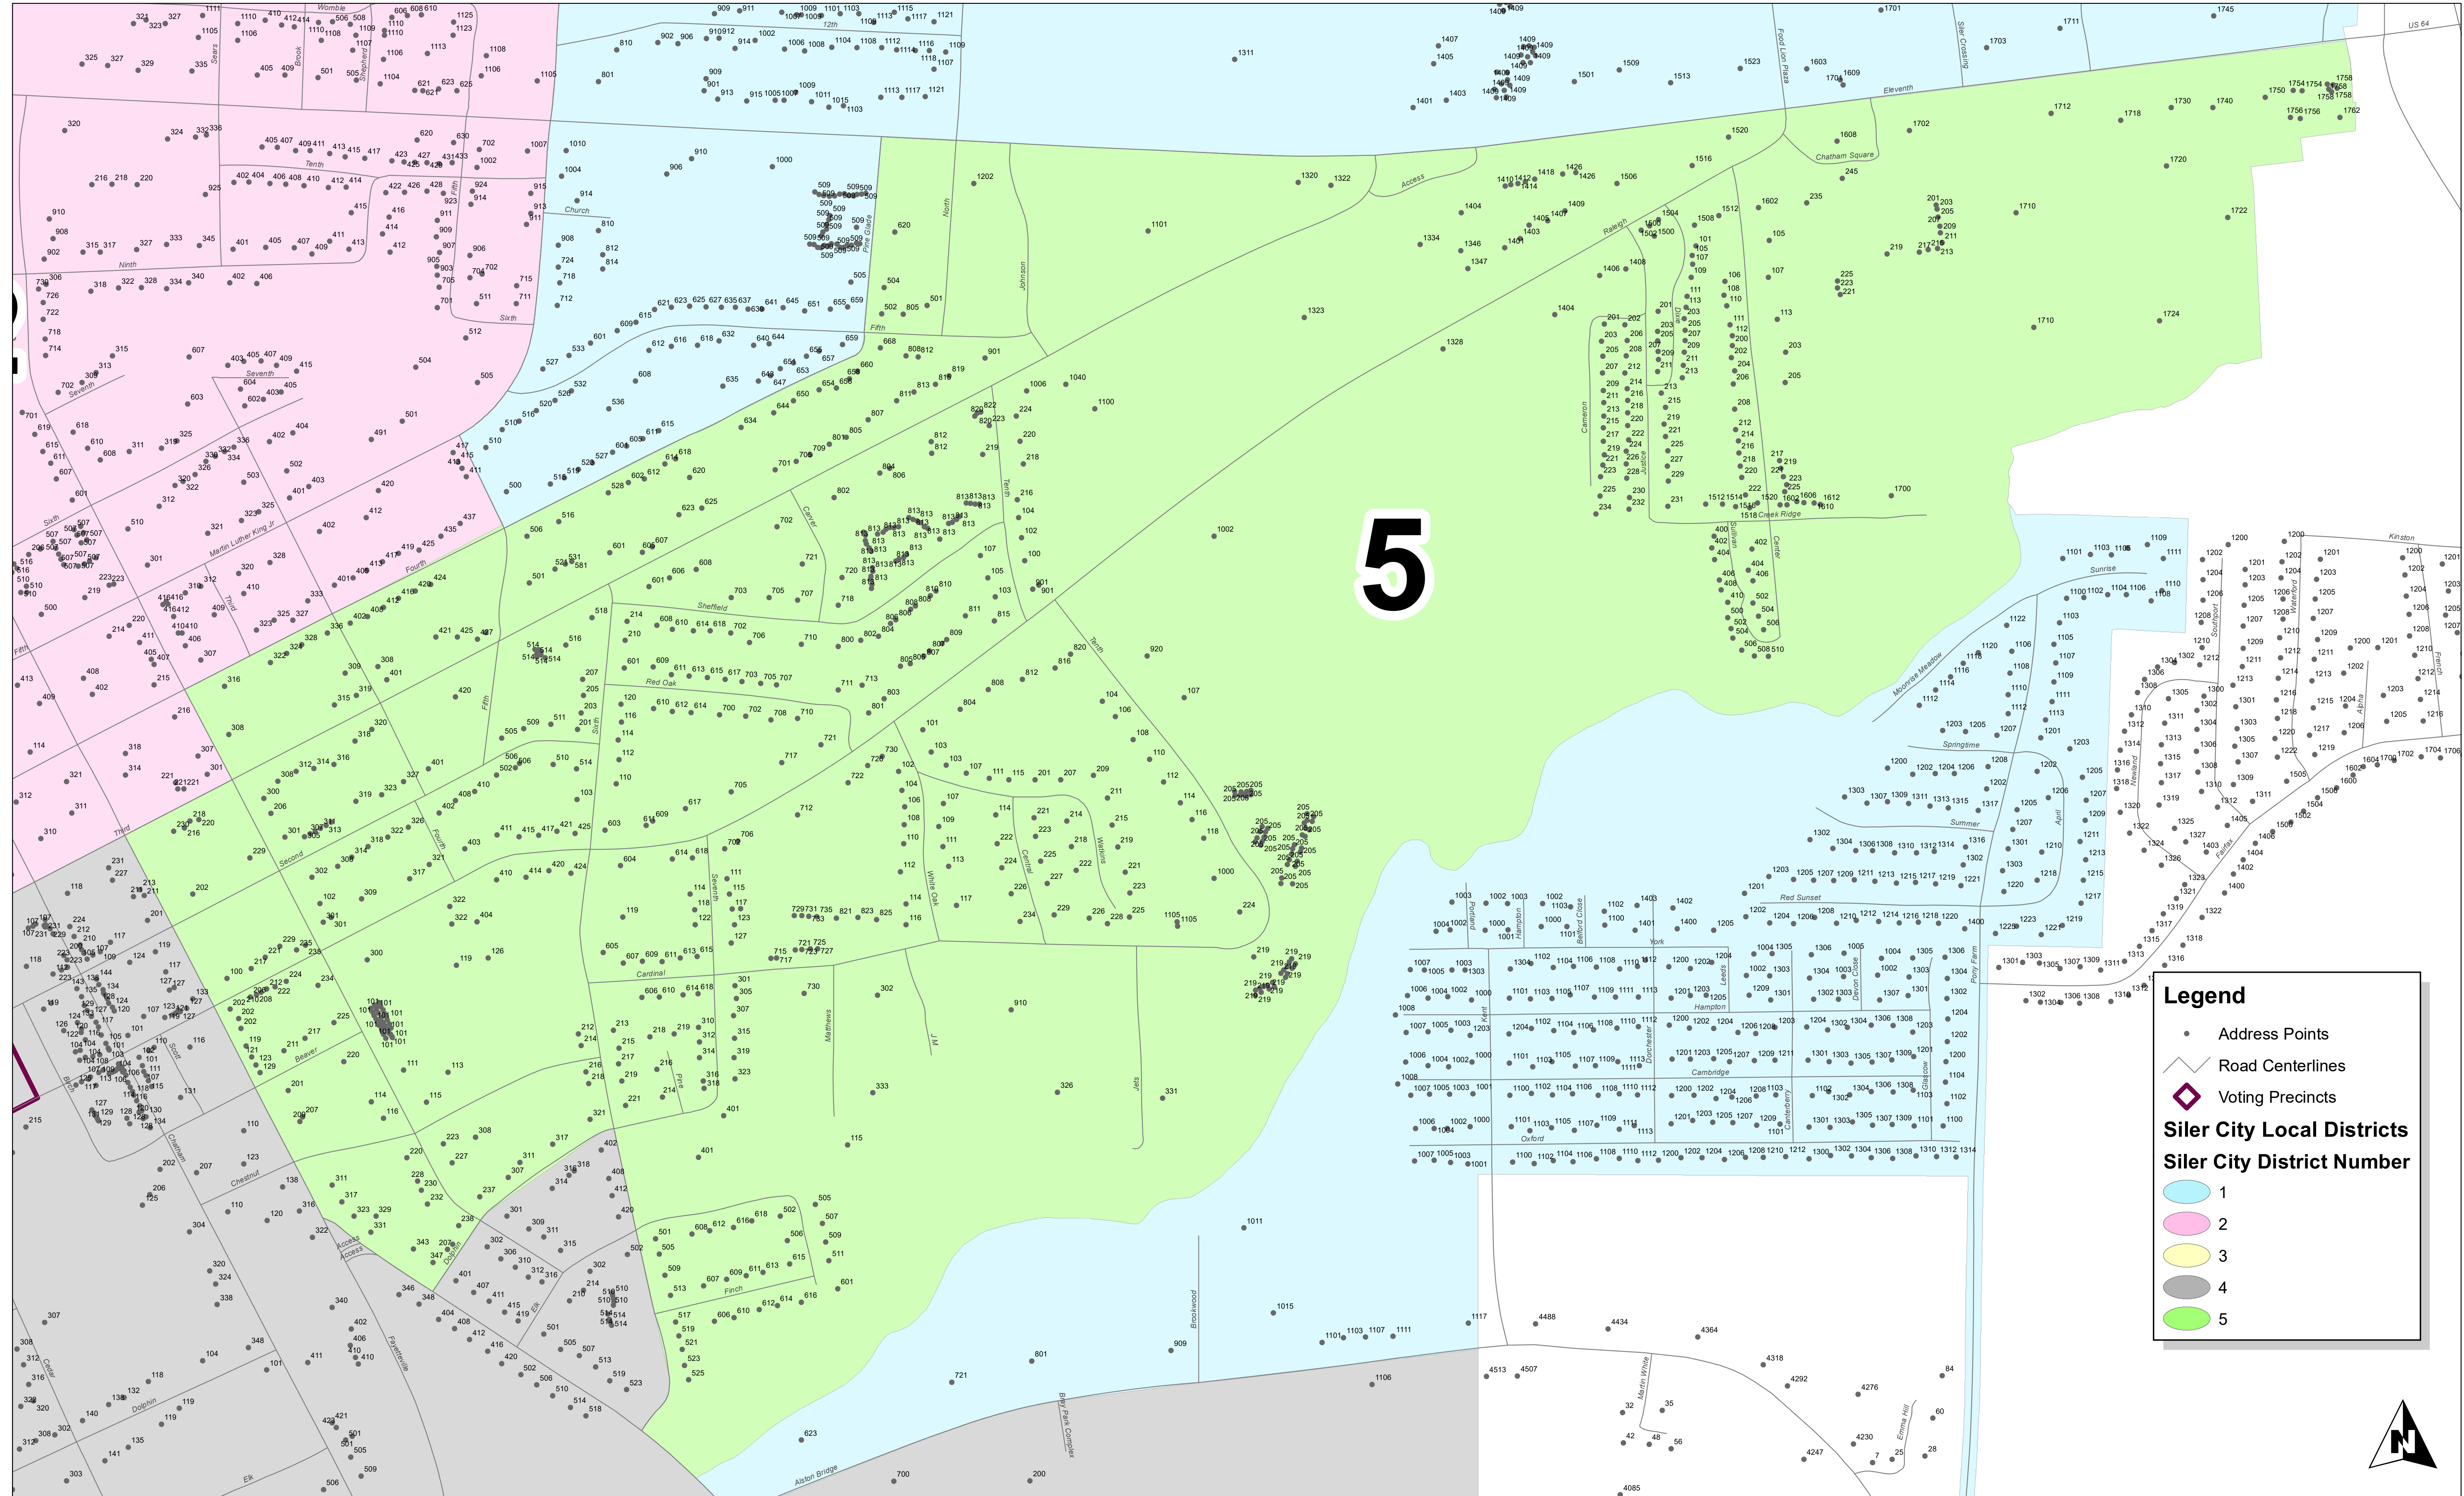

# SILER CITY VOTING DISTRICT 5

5

**Legend**

- Address Points
- Road Centerlines
- ◊ Voting Precincts

**Siler City Local Districts**

**Siler City District Number**

- 1
- 2
- 3
- 4
- 5

0 0.05 0.1 0.2 Miles