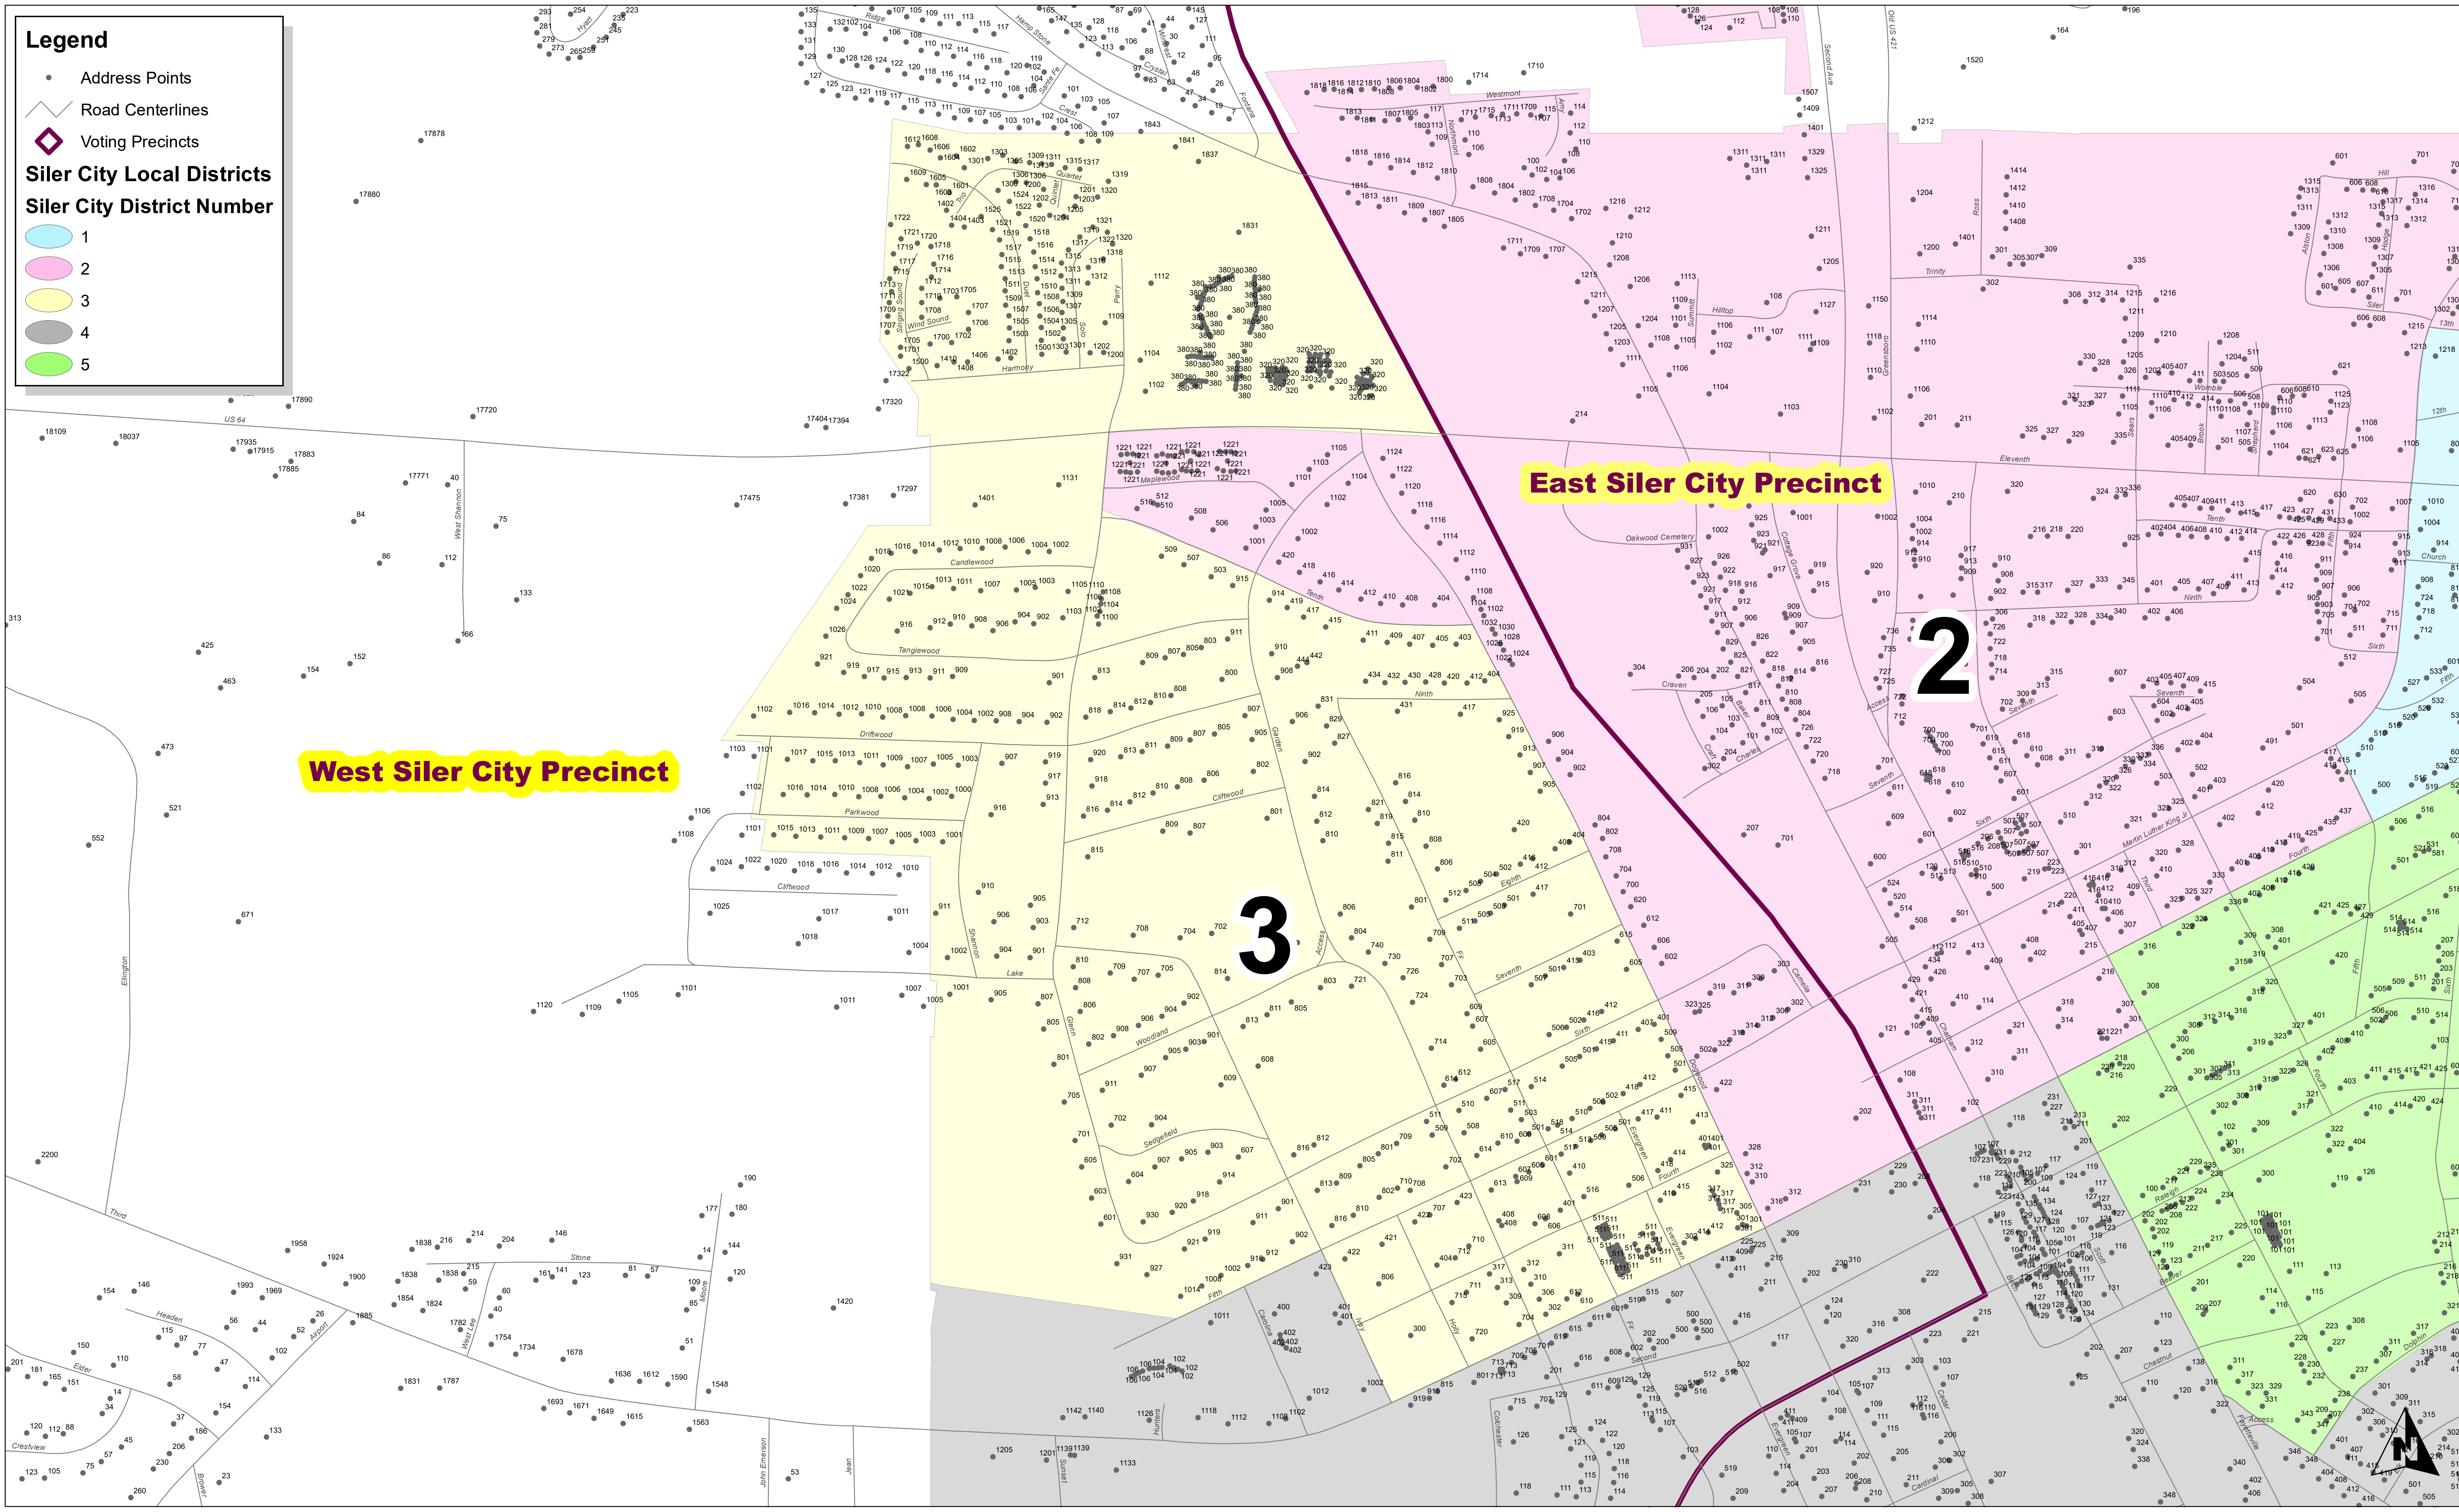

SILER CITY VOTING DISTRICT 3

Legend

- Address Points
 - Road Centerlines
 - ◇ Voting Precincts
- Siler City Local Districts**
- Siler City District Number**
- 1
 - 2
 - 3
 - 4
 - 5

West Siler City Precinct

East Siler City Precinct

0 0.075 0.15 0.3 Miles