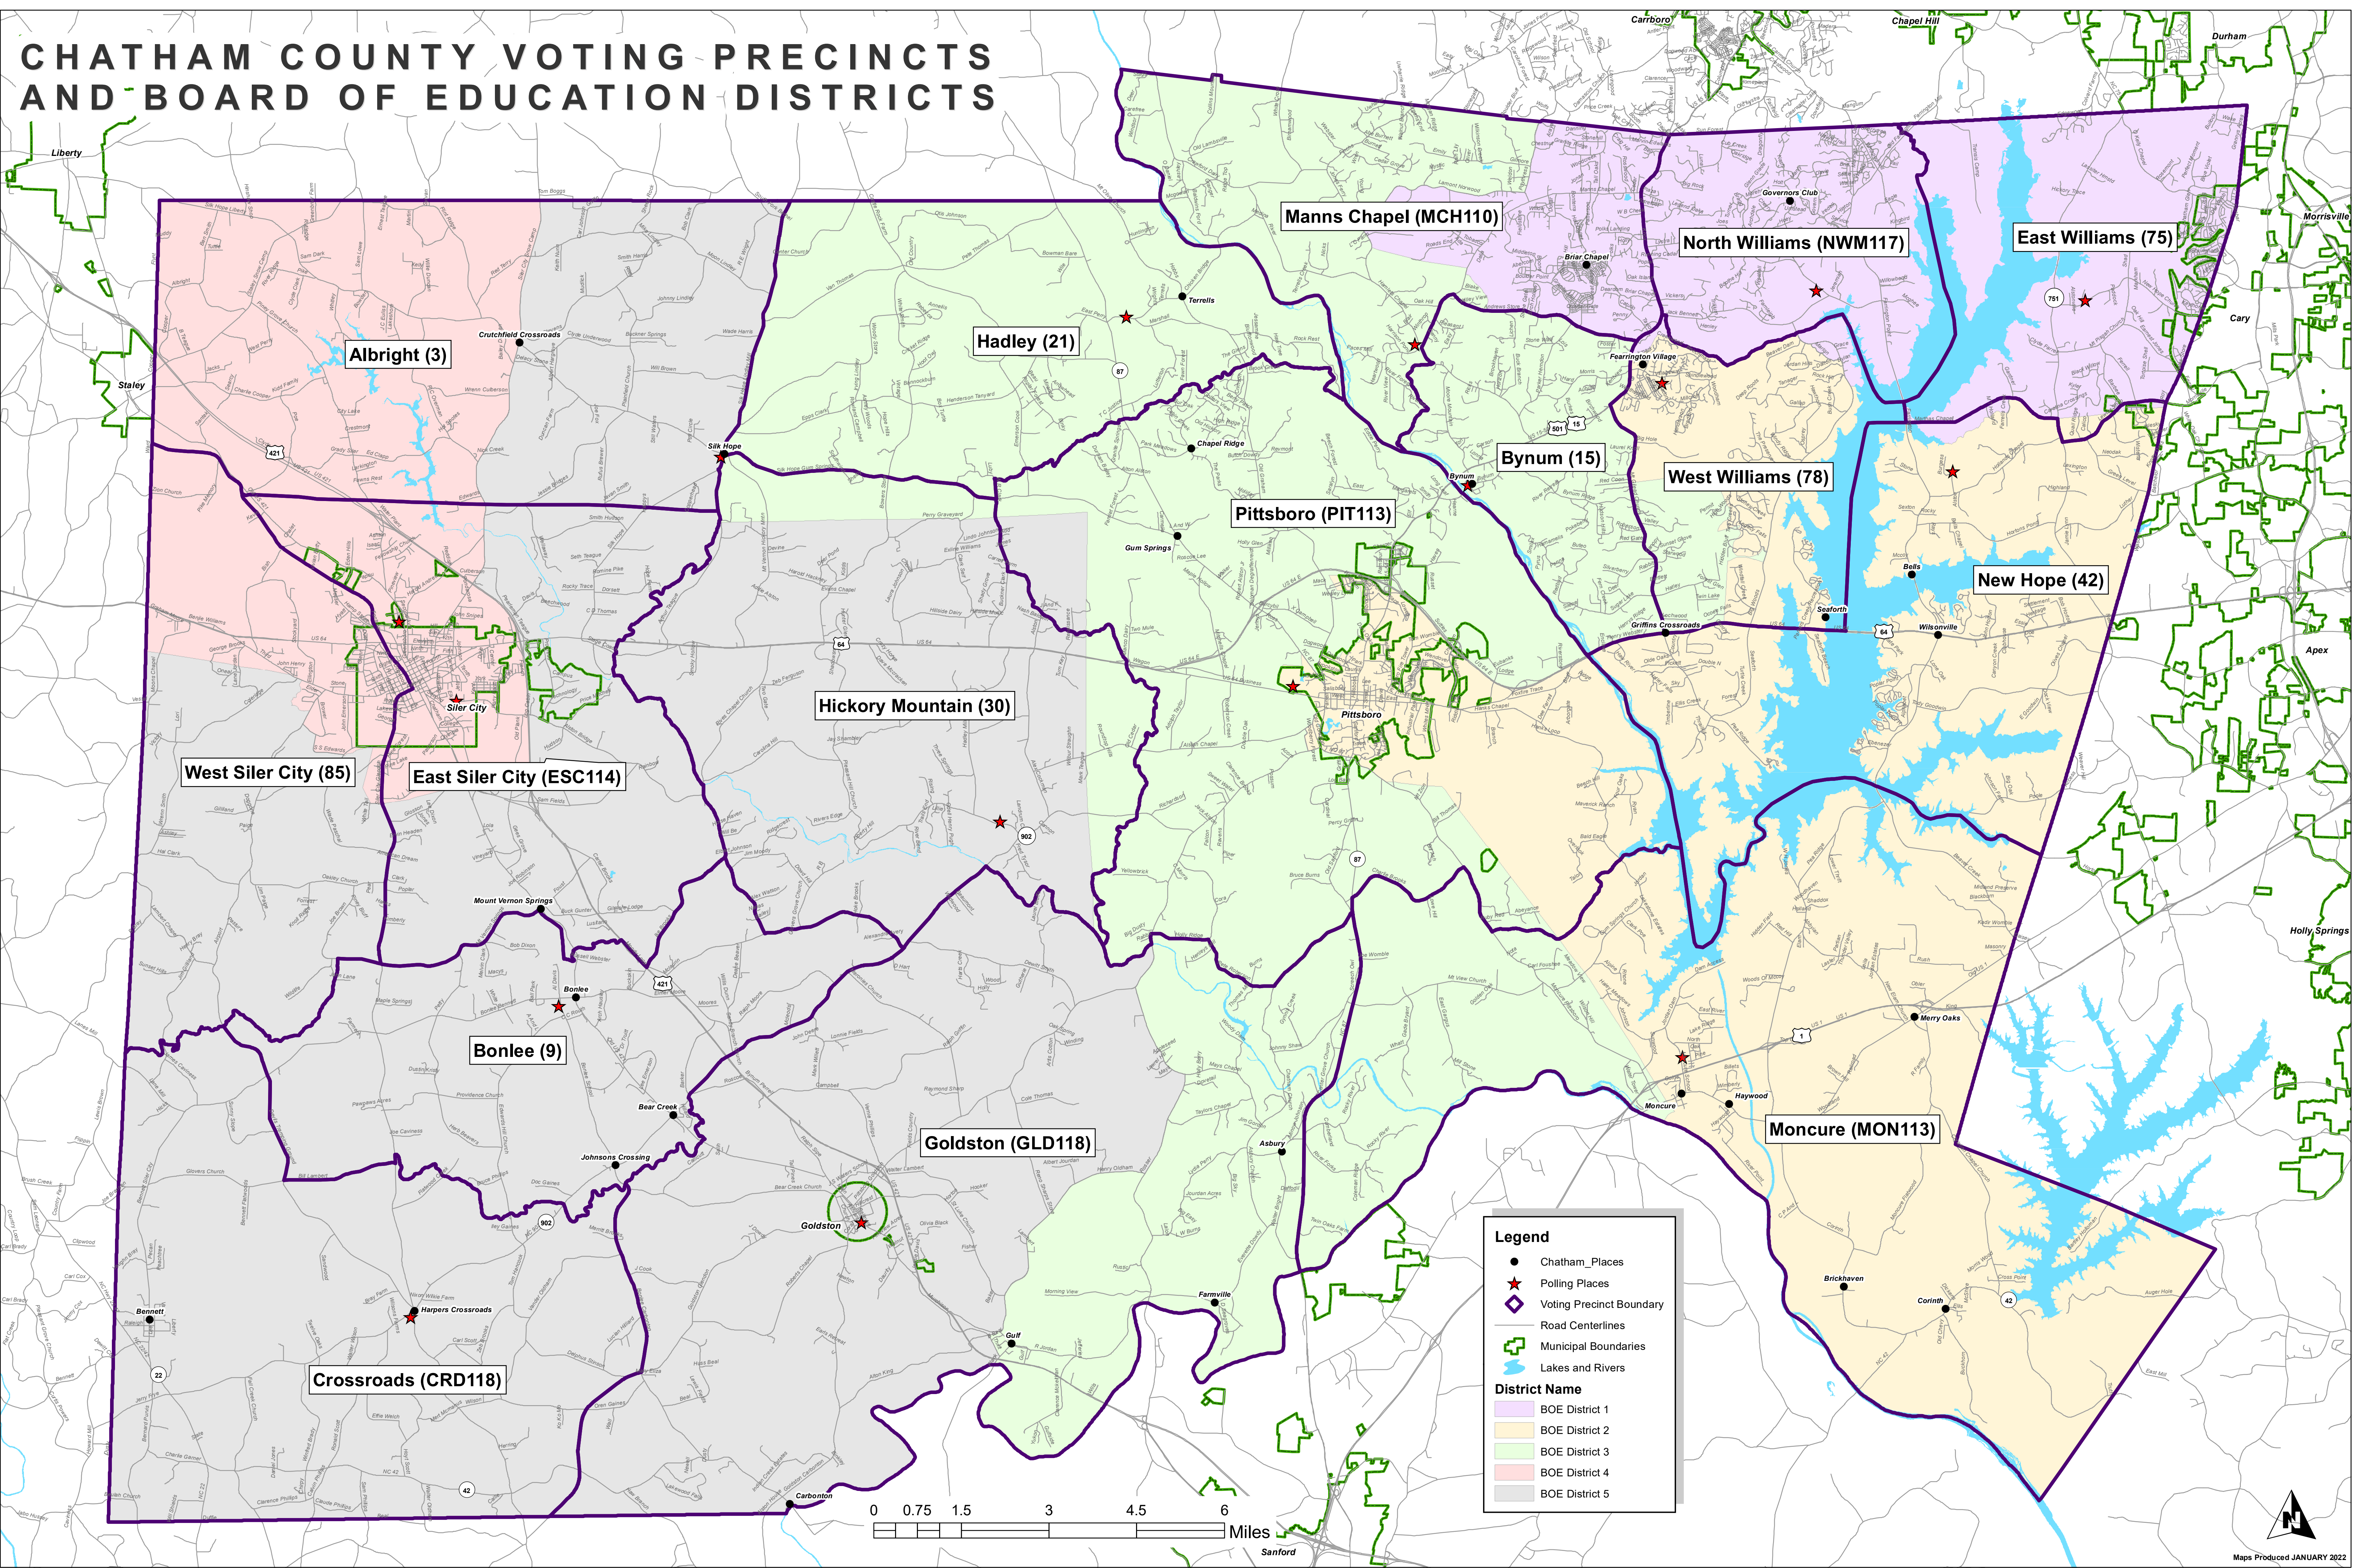

CHATHAM COUNTY VOTING PRECINCTS AND BOARD OF EDUCATION DISTRICTS

Albright (3)

Hadley (21)

Manns Chapel (MCH110)

North Williams (NWM117)

East Williams (75)

Bynum (15)

West Williams (78)

New Hope (42)

Pittsboro (PIT113)

Hickory Mountain (30)

West Siler City (85)

East Siler City (ESC114)

Bonlee (9)

Goldston (GLD118)

Moncure (MON113)

Crossroads (CRD118)

Legend

- Chatham Places
- ★ Polling Places
- ◊ Voting Precinct Boundary
- Road Centerlines
- ⬢ Municipal Boundaries
- 🌊 Lakes and Rivers

District Name

- BOE District 1
- BOE District 2
- BOE District 3
- BOE District 4
- BOE District 5