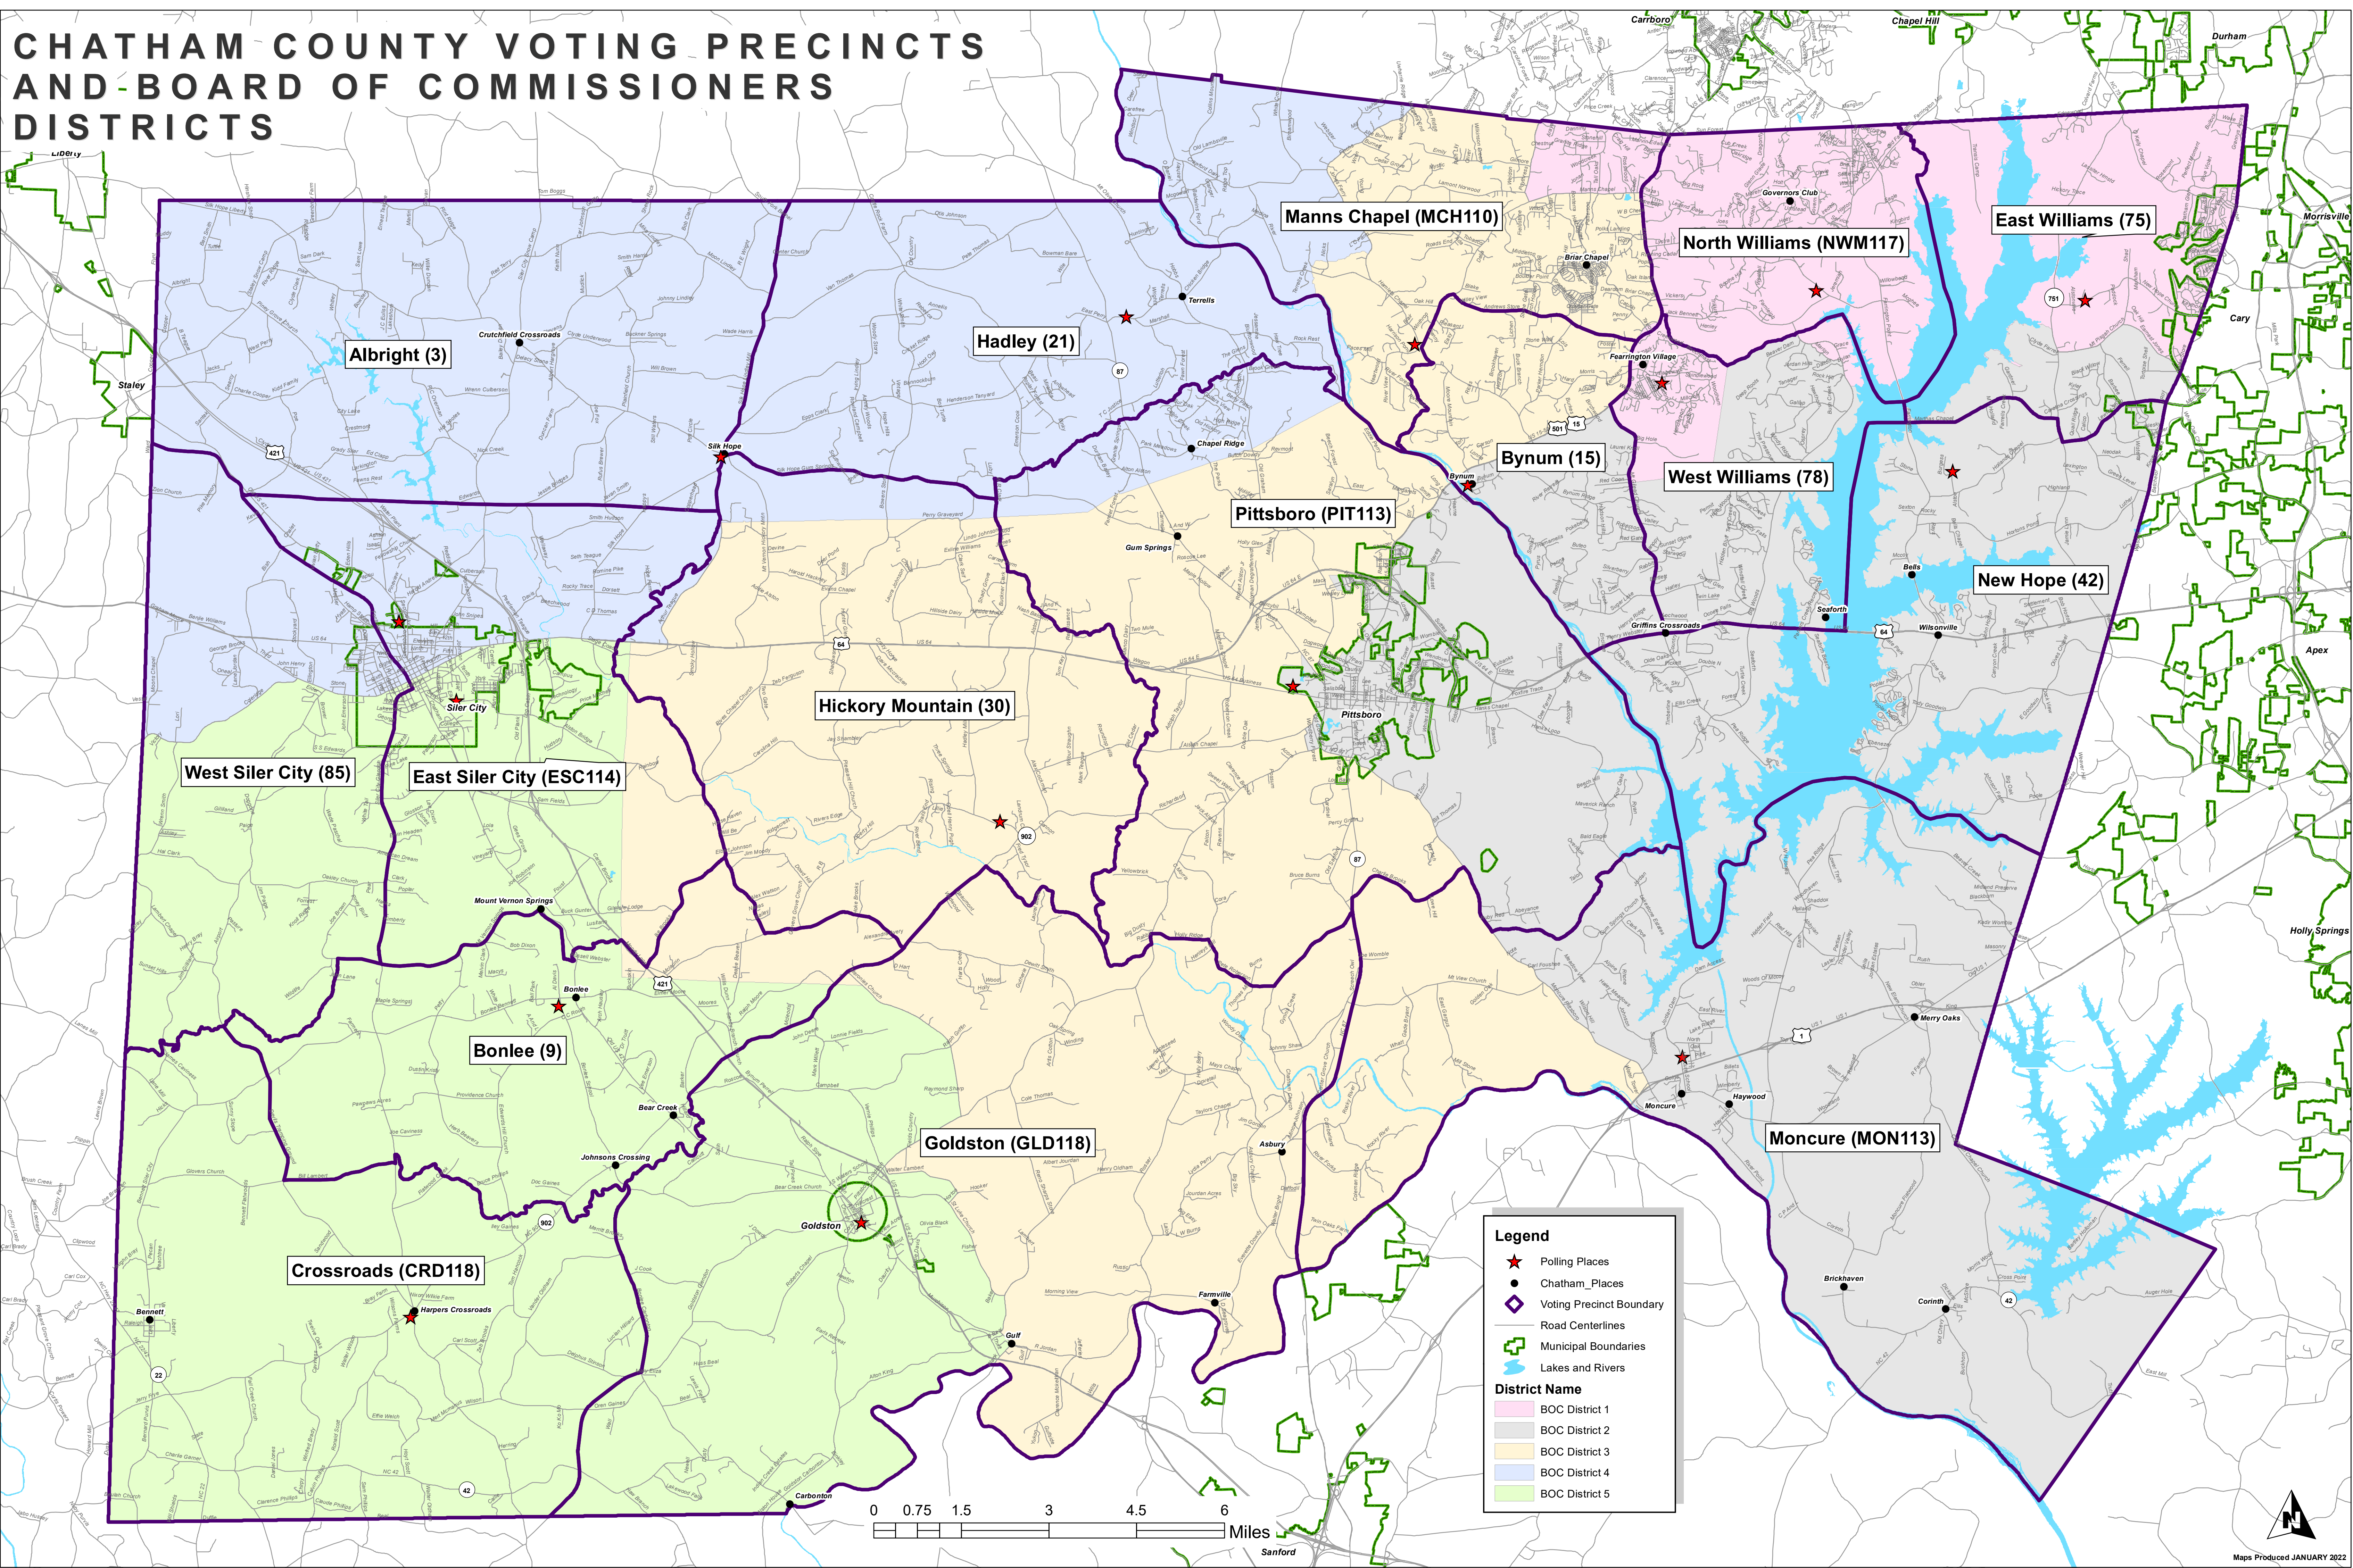

CHATHAM COUNTY VOTING PRECINCTS AND BOARD OF COMMISSIONERS DISTRICTS

Albright (3)

Hadley (21)

Manns Chapel (MCH110)

North Williams (NWM117)

East Williams (75)

Bynum (15)

West Williams (78)

Pittsboro (PIT113)

New Hope (42)

Hickory Mountain (30)

West Siler City (85)

East Siler City (ESC114)

Bonlee (9)

Goldston (GLD118)

Moncure (MON113)

Crossroads (CRD118)

Legend

- ★ Polling Places
- Chatham Places
- ◊ Voting Precinct Boundary
- Road Centerlines
- ▭ Municipal Boundaries
- 🌊 Lakes and Rivers

District Name

- ◻ BOC District 1
- ◻ BOC District 2
- ◻ BOC District 3
- ◻ BOC District 4
- ◻ BOC District 5