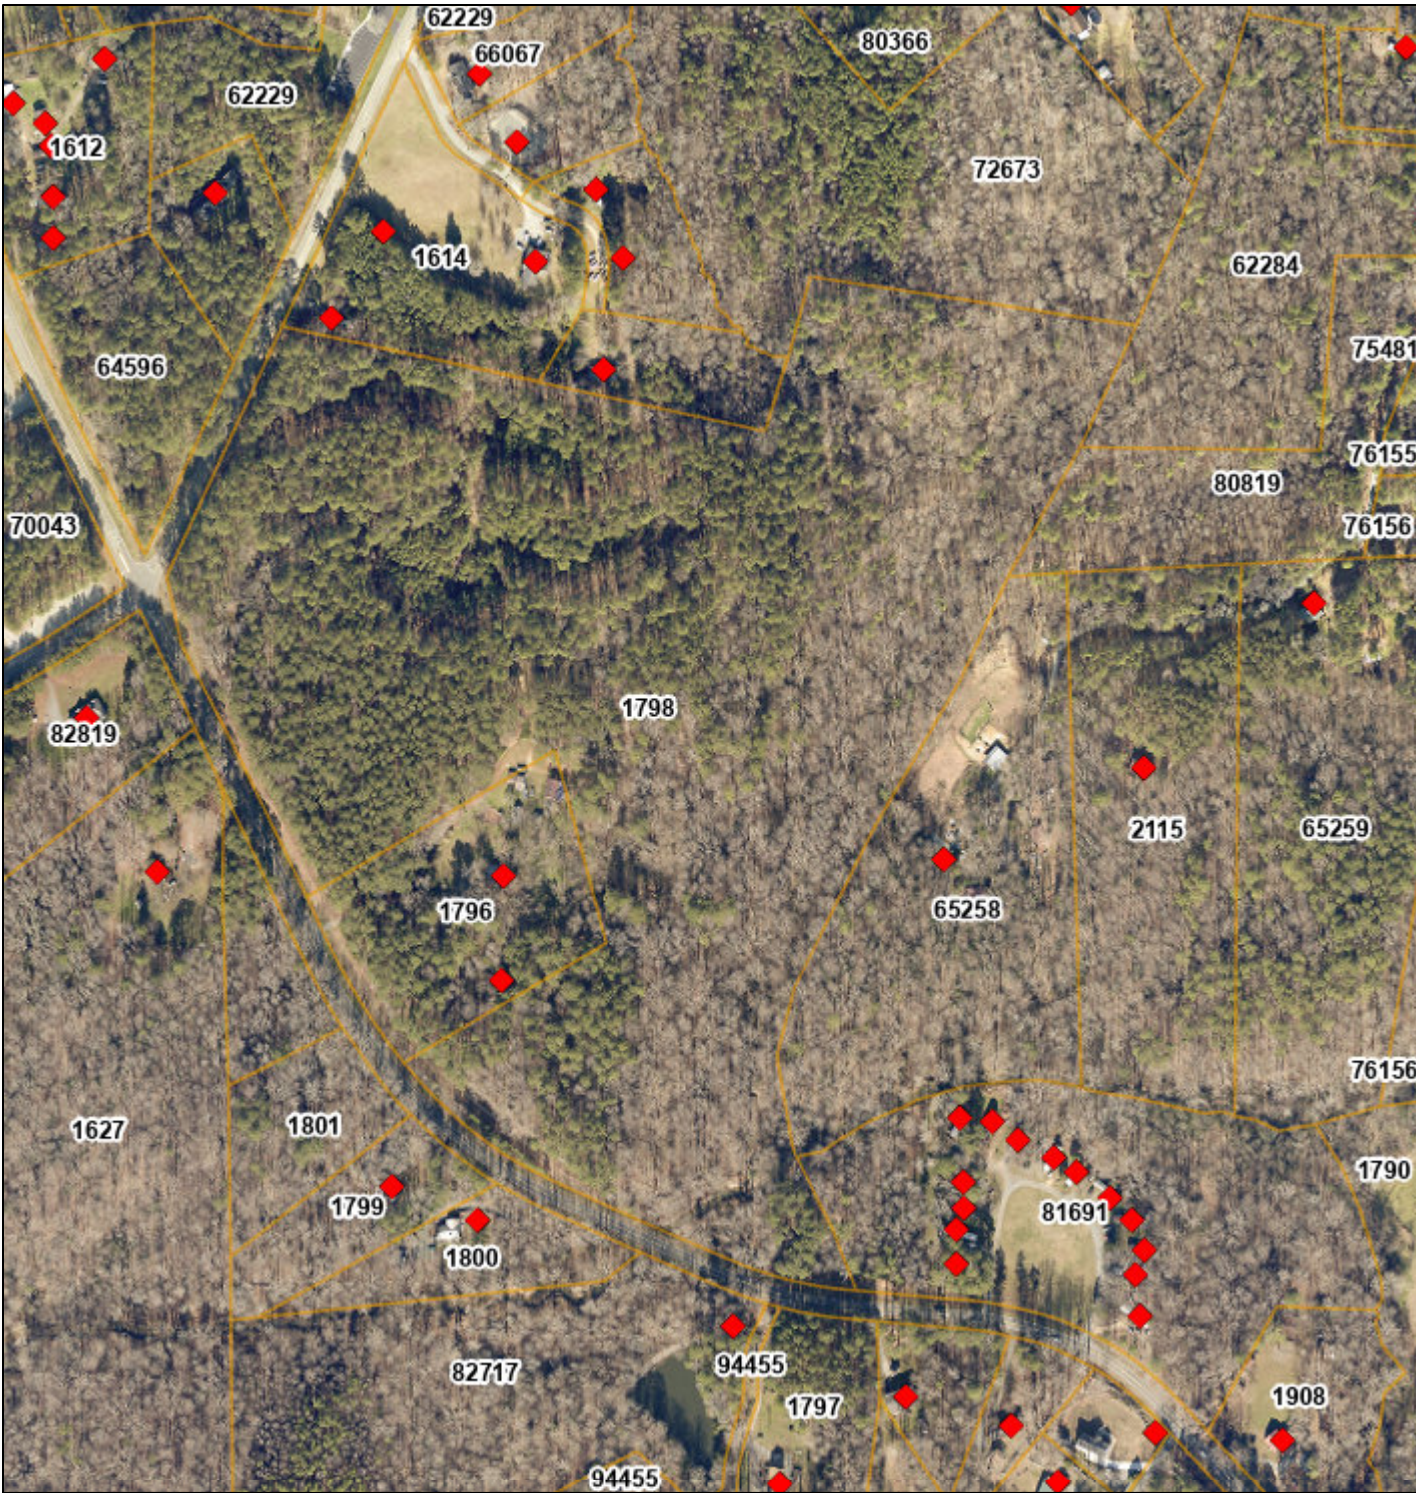

Chatham County Land Use and Planning Application

Legend

- ◆ Address Points
- Municipal Boundaries
- ▭ Parcels

Service Layer Credits:
Chatham County,
Chatham County Tax
Department

Date: 7/15/2021
Time: 10:28:32 AM