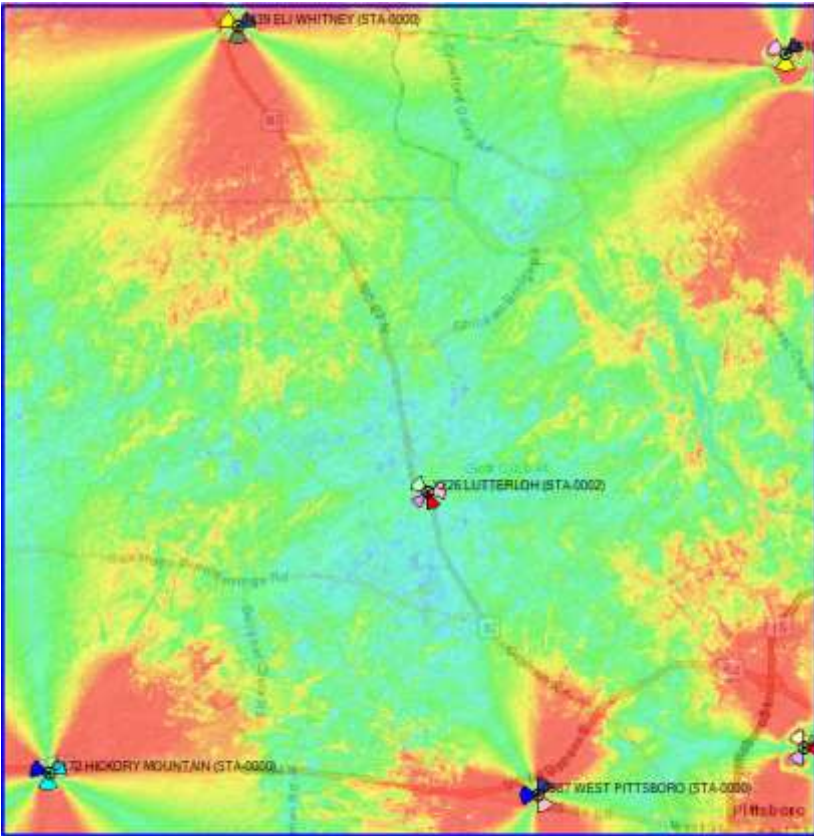

Propagation Maps for Proposed Verizon Wireless Lutterloh Tower Site

RSRP BEFORE

RSRP AFTER (250')

RSRP AFTER (199')

C/L BEFORE

C/L AFTER (250')

C/L AFTER (199')