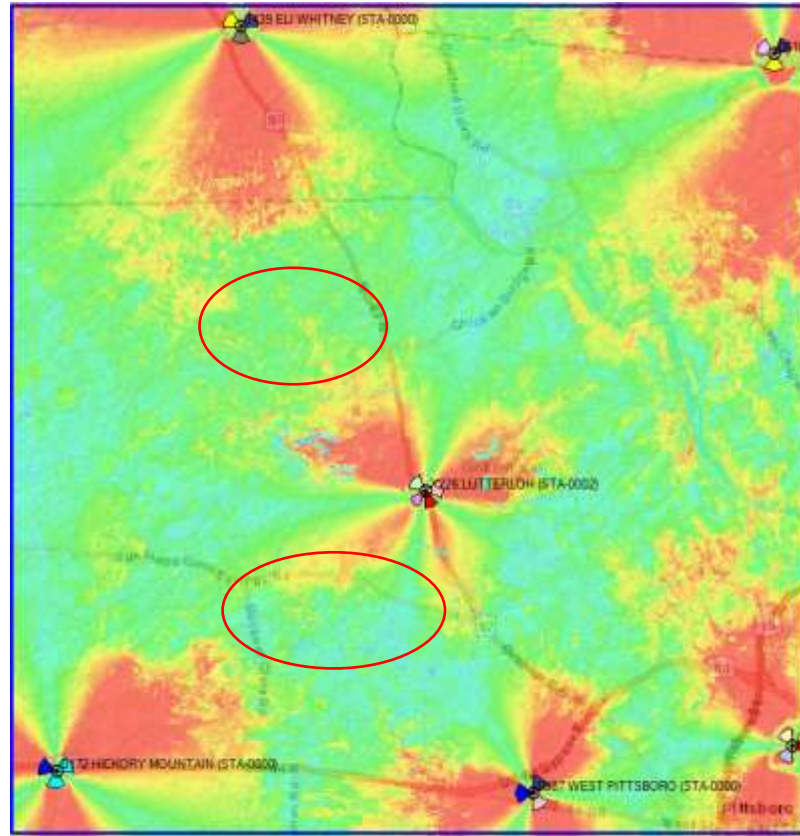

Propagation Maps for Proposed Verizon Wireless Lutterloh Tower Site

RSRP BEFORE

RSRP AFTER (250')

RSRP AFTER (199')

C/L BEFORE

C/L AFTER (250')

C/L AFTER (199')