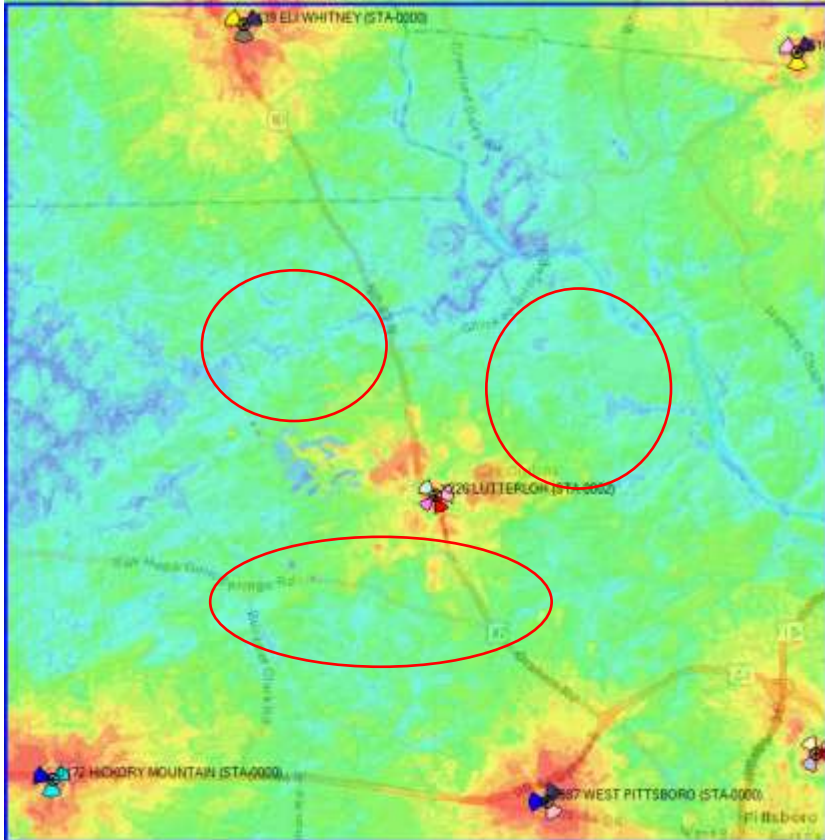

Propagation Maps for Proposed Verizon Wireless Lutterloh Tower Site

RSRP BEFORE

RSRP AFTER (250')

RSRP AFTER (199')

C/L BEFORE

C/L AFTER (250')

C/L AFTER (199')