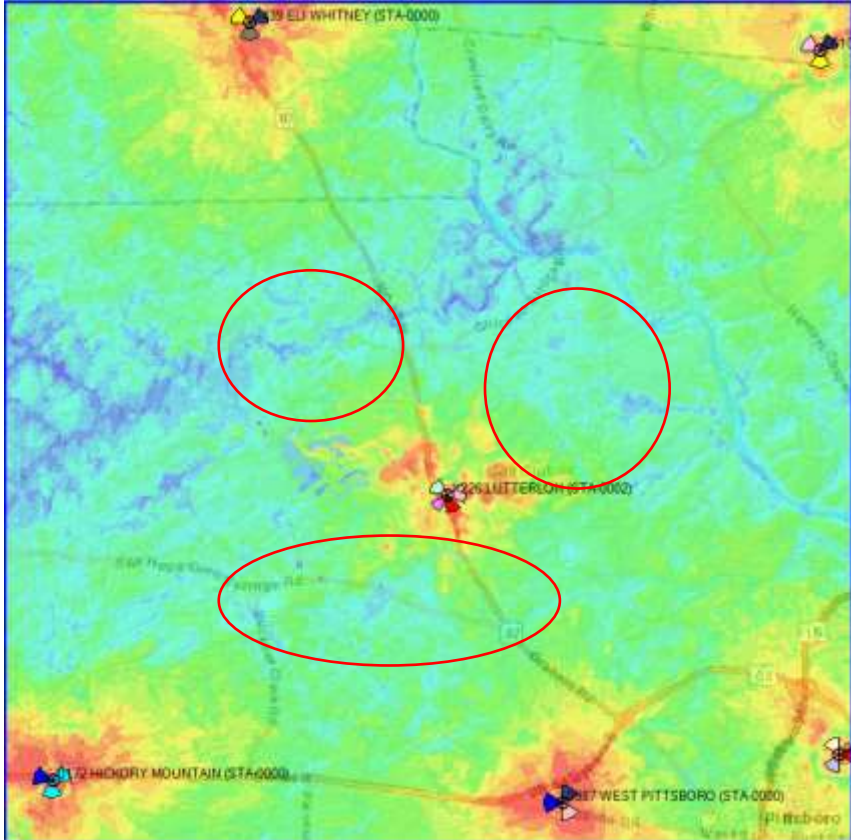

Propagation Maps for Proposed Verizon Wireless Lutterloh Tower Site

RSRP BEFORE

RSRP AFTER (250')

RSRP AFTER (199')

C/L BEFORE

C/L AFTER (250')

C/L AFTER (199')