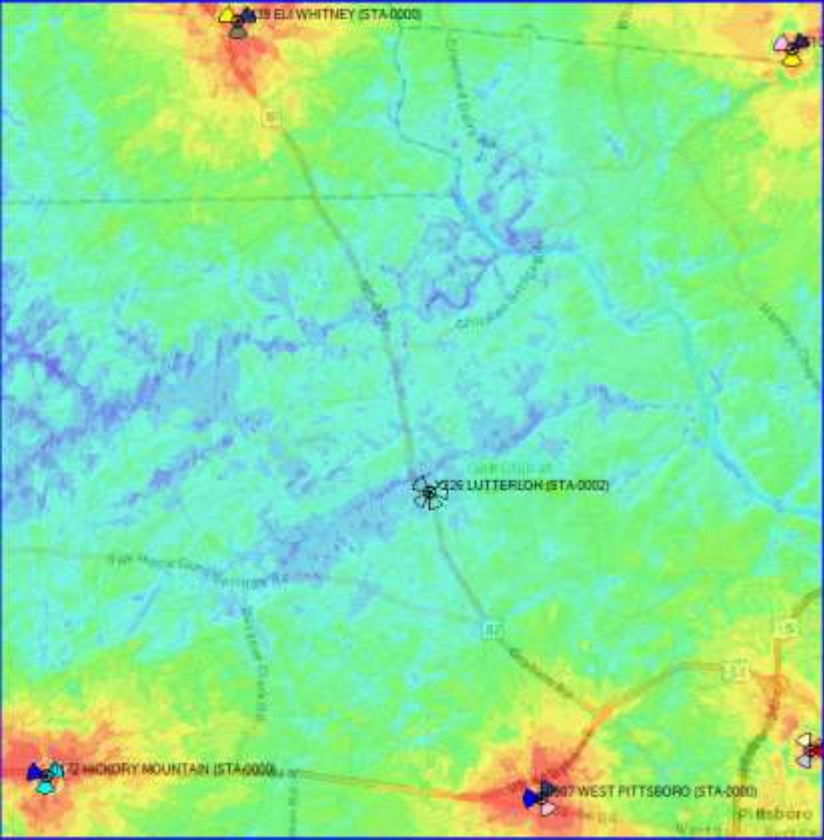

Propagation Maps for Proposed Verizon Wireless Lutterloh Tower Site

RSRP BEFORE

RSRP AFTER (250')

RSRP AFTER (199')

C/L BEFORE

C/L AFTER (250')

C/L AFTER (199')