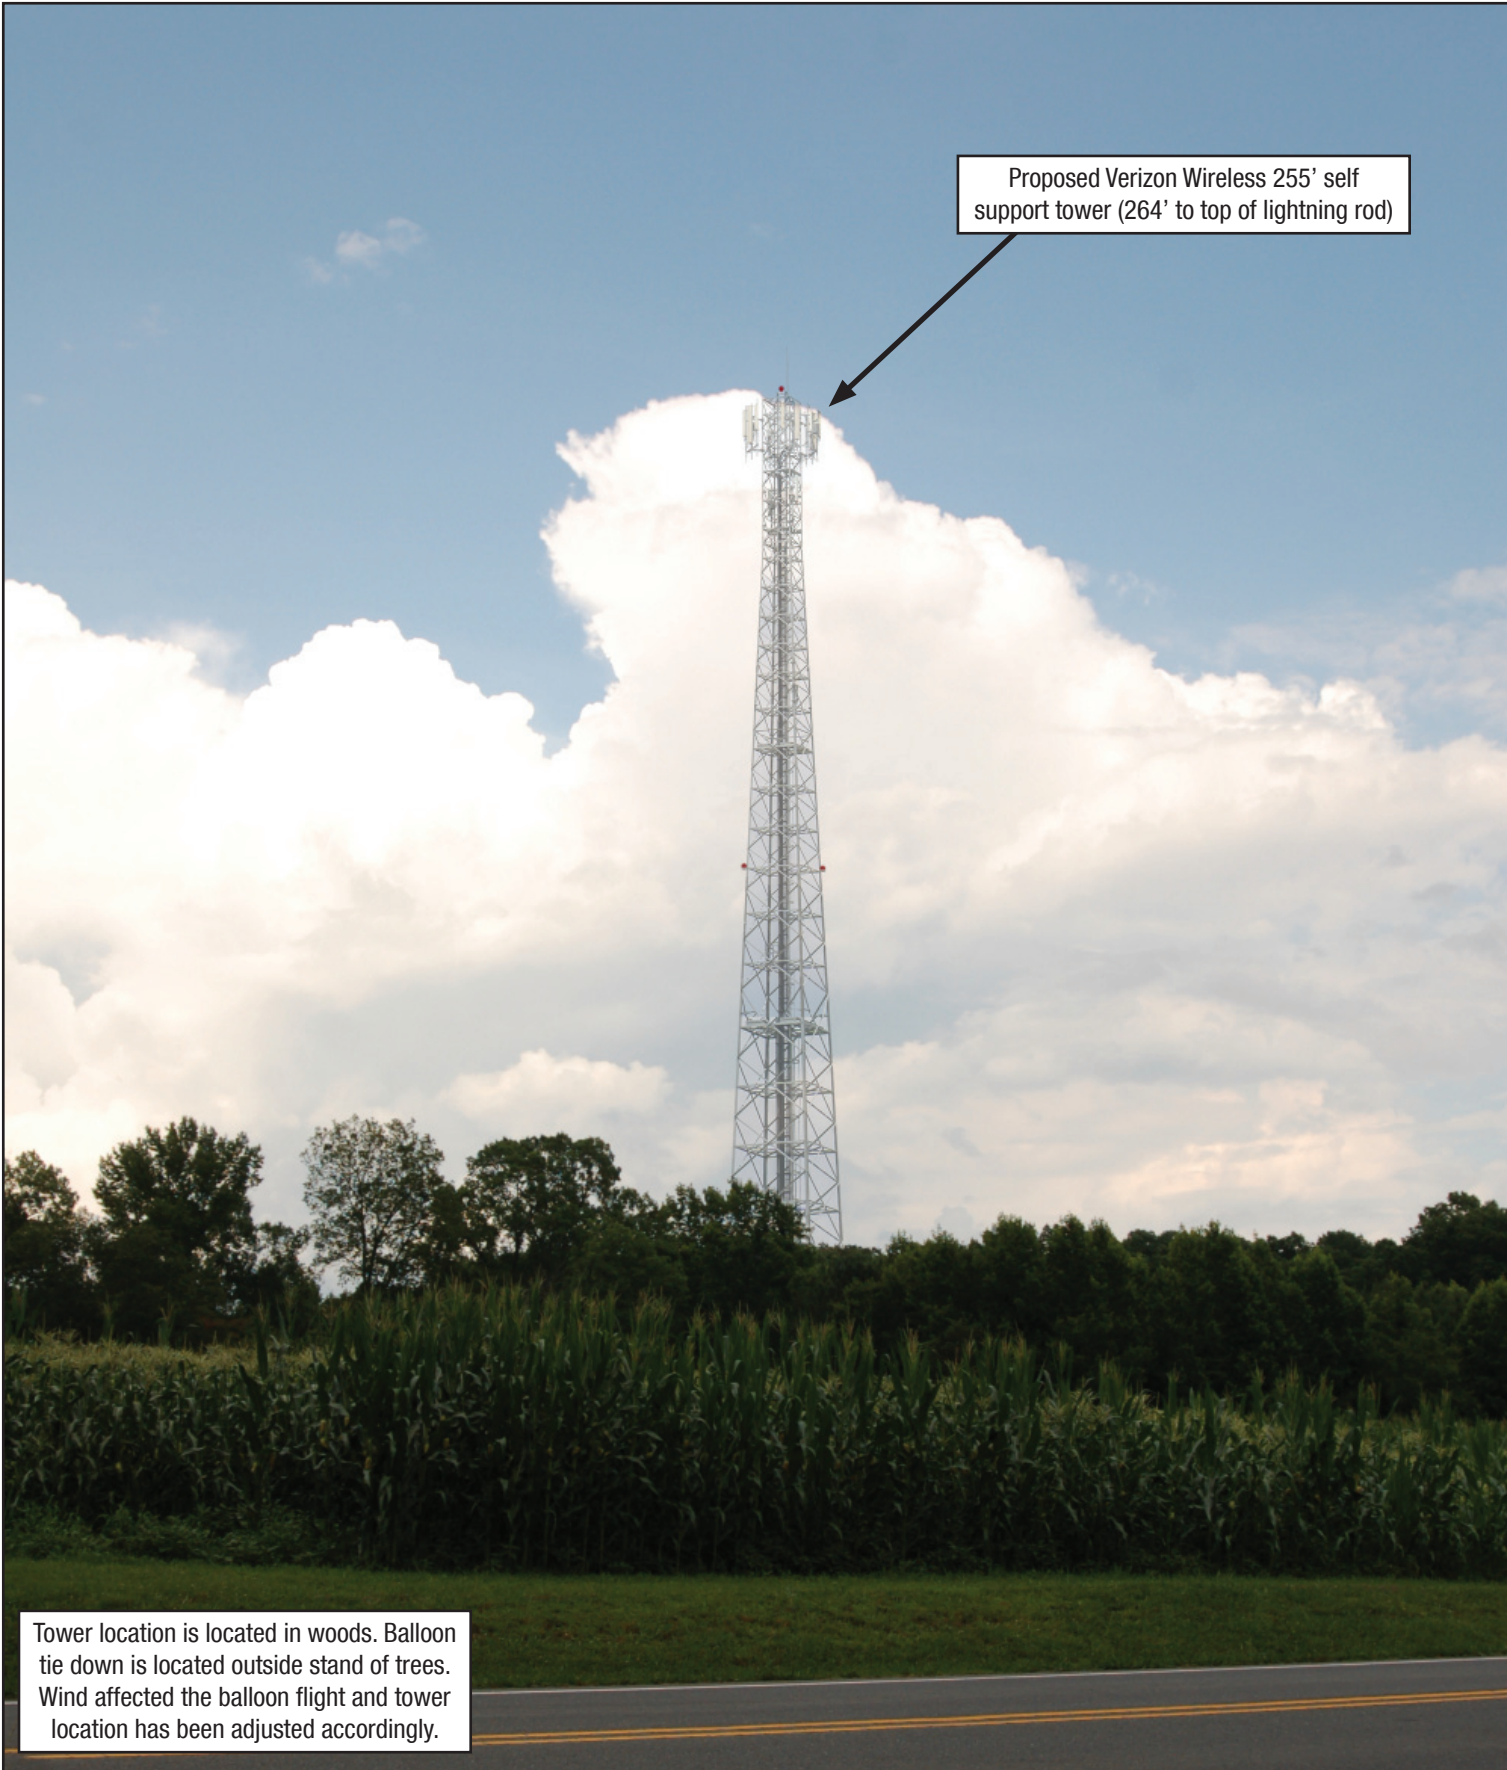

# LUTTERLOH

Balloon Flight Line of Sight Map

## Legend

-  35 47 12.89 -79 14 41.19
-  Negative LOS
-  Positive LOS

Google Earth

© 2021 Google

3000 ft

View looking east southeast from Highway 87

Existing

**Kimley»»Horn**

Verizon Wireless - Lutterloh  
5684 NC Highway 87 North  
Pittsboro, NC 27312  
Chatham County

**verizon**<sup>v</sup>

Proposed Verizon Wireless 255' self support tower (264' to top of lightning rod)

Tower location is located in woods. Balloon tie down is located outside stand of trees. Wind affected the balloon flight and tower location has been adjusted accordingly.

Tower location is located in woods. Balloon tie down is located outside stand of trees. Wind affected the balloon flight and tower location has been adjusted accordingly.

View looking south southeast from Lutterloh Road