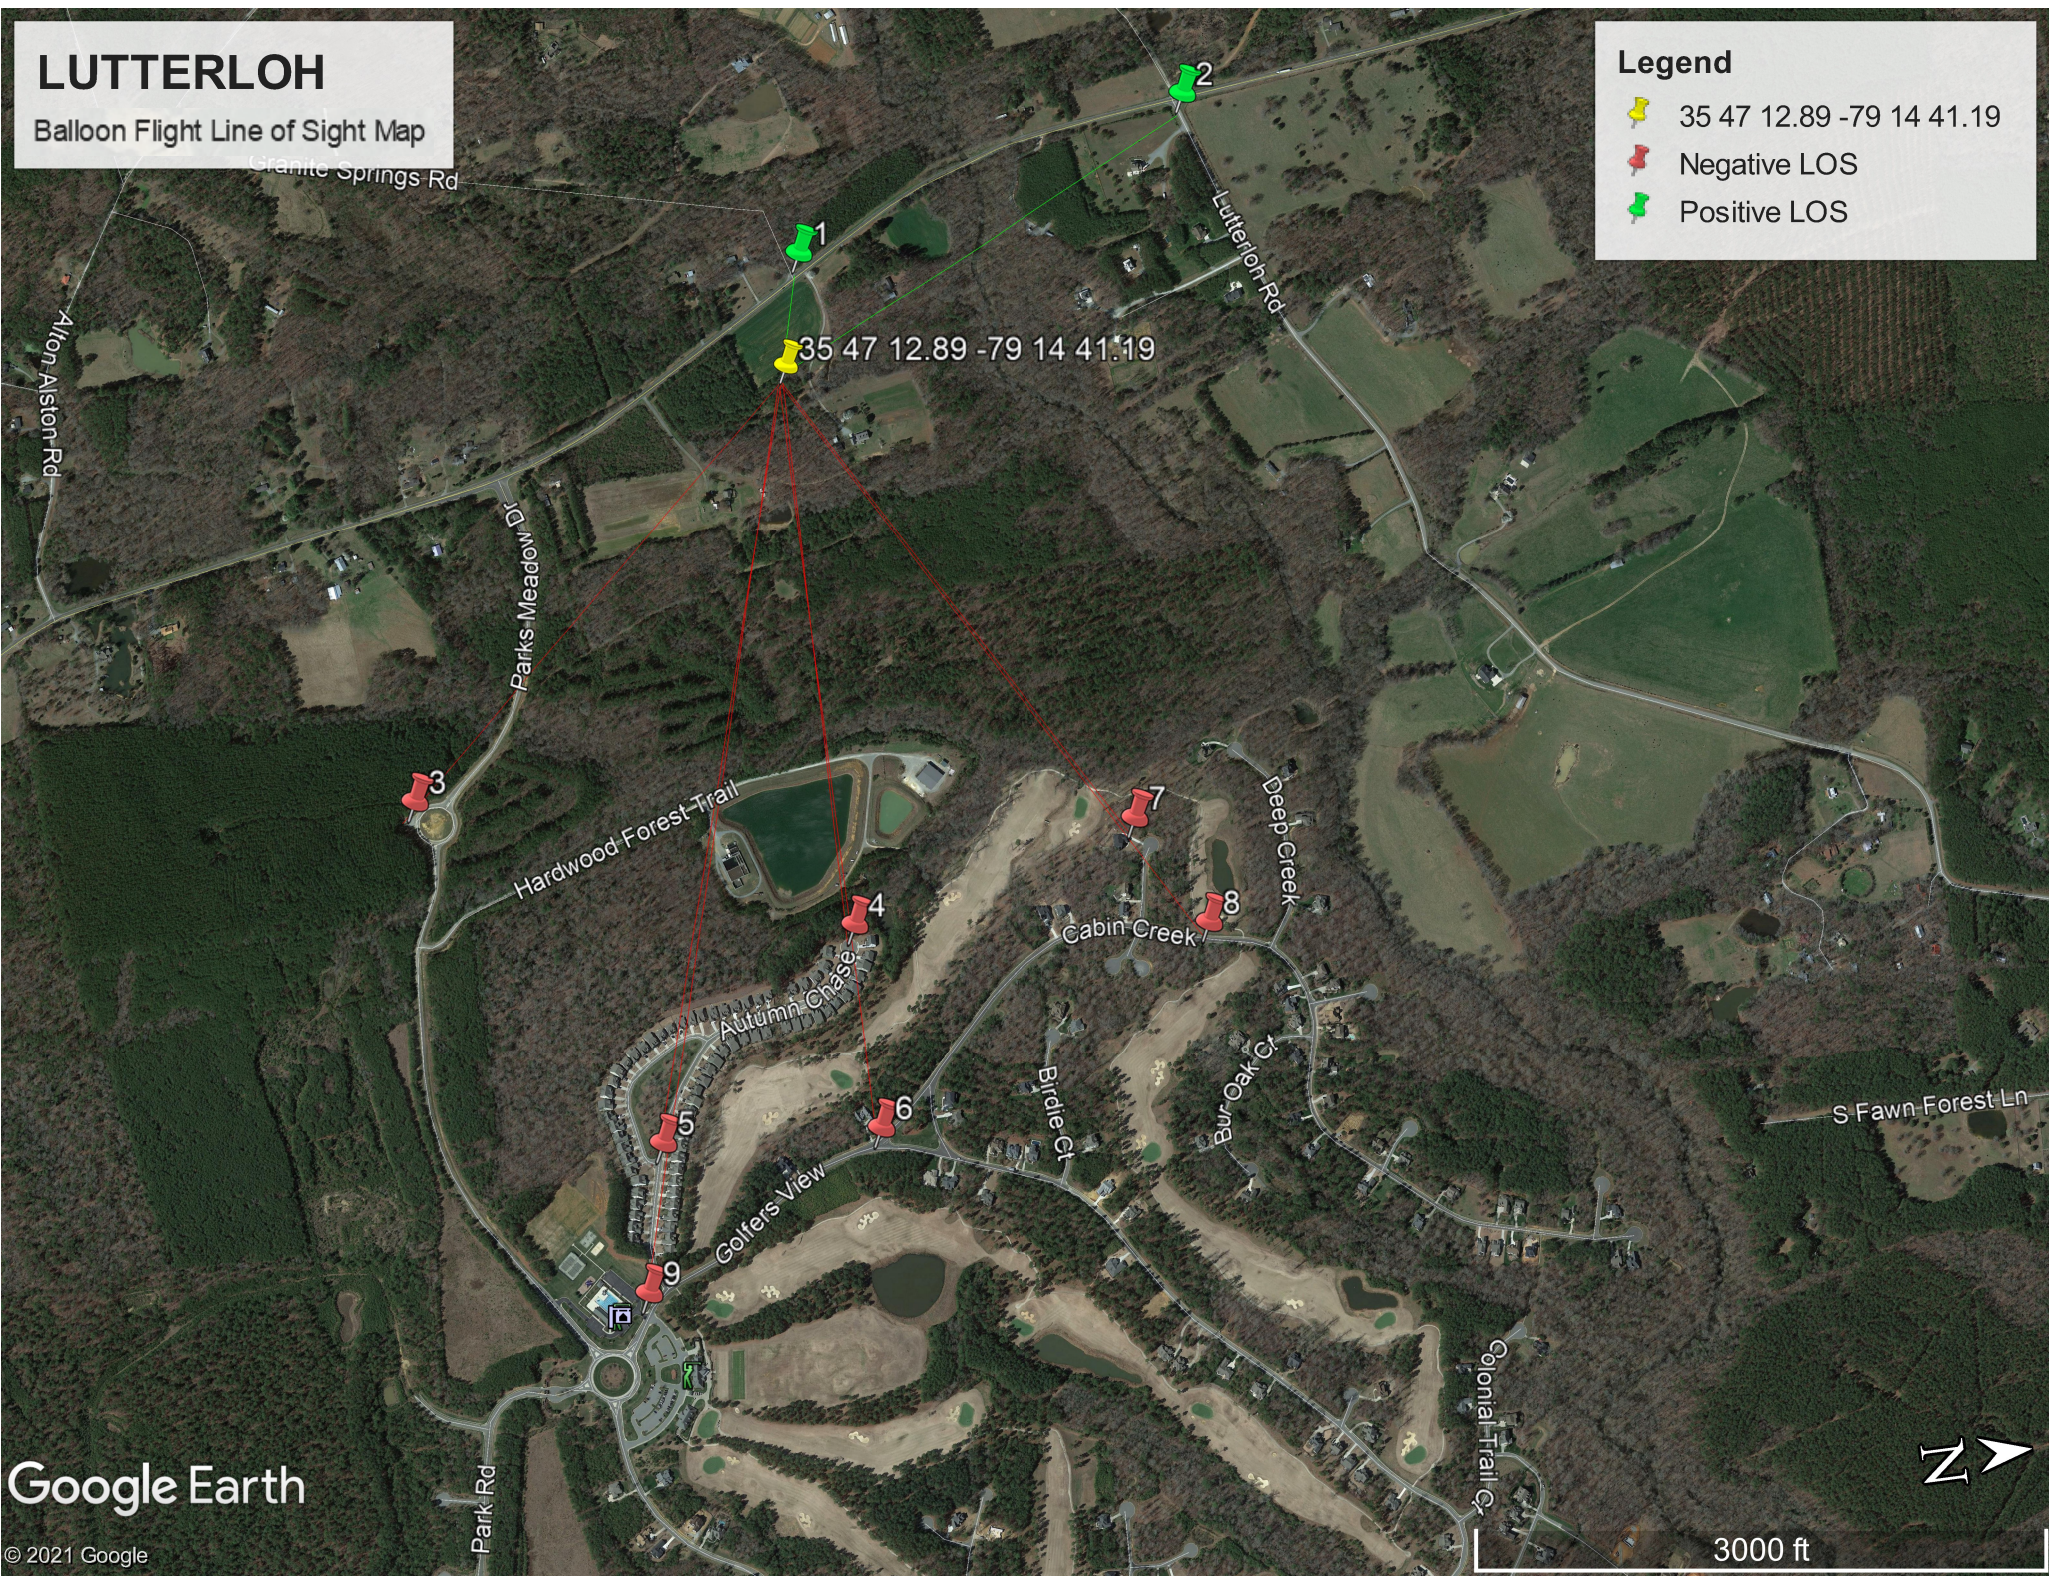

# LUTTERLOH

Balloon Flight Line of Sight Map

## Legend

-  35 47 12.89 -79 14 41.19
-  Negative LOS
-  Positive LOS

Google Earth

© 2021 Google

3000 ft

View looking east southeast from Highway 87

Existing

**Kimley»»Horn**

Verizon Wireless - Lutterloh  
5684 NC Highway 87 North  
Pittsboro, NC 27312  
Chatham County

**verizon**<sup>v</sup>

Proposed Verizon Wireless 255' self support tower (264' to top of lightning rod)

Tower location is located in woods. Balloon tie down is located outside stand of trees. Wind affected the balloon flight and tower location has been adjusted accordingly.

Tower location is located in woods. Balloon tie down is located outside stand of trees. Wind affected the balloon flight and tower location has been adjusted accordingly.

View looking south southeast from Lutterloh Road