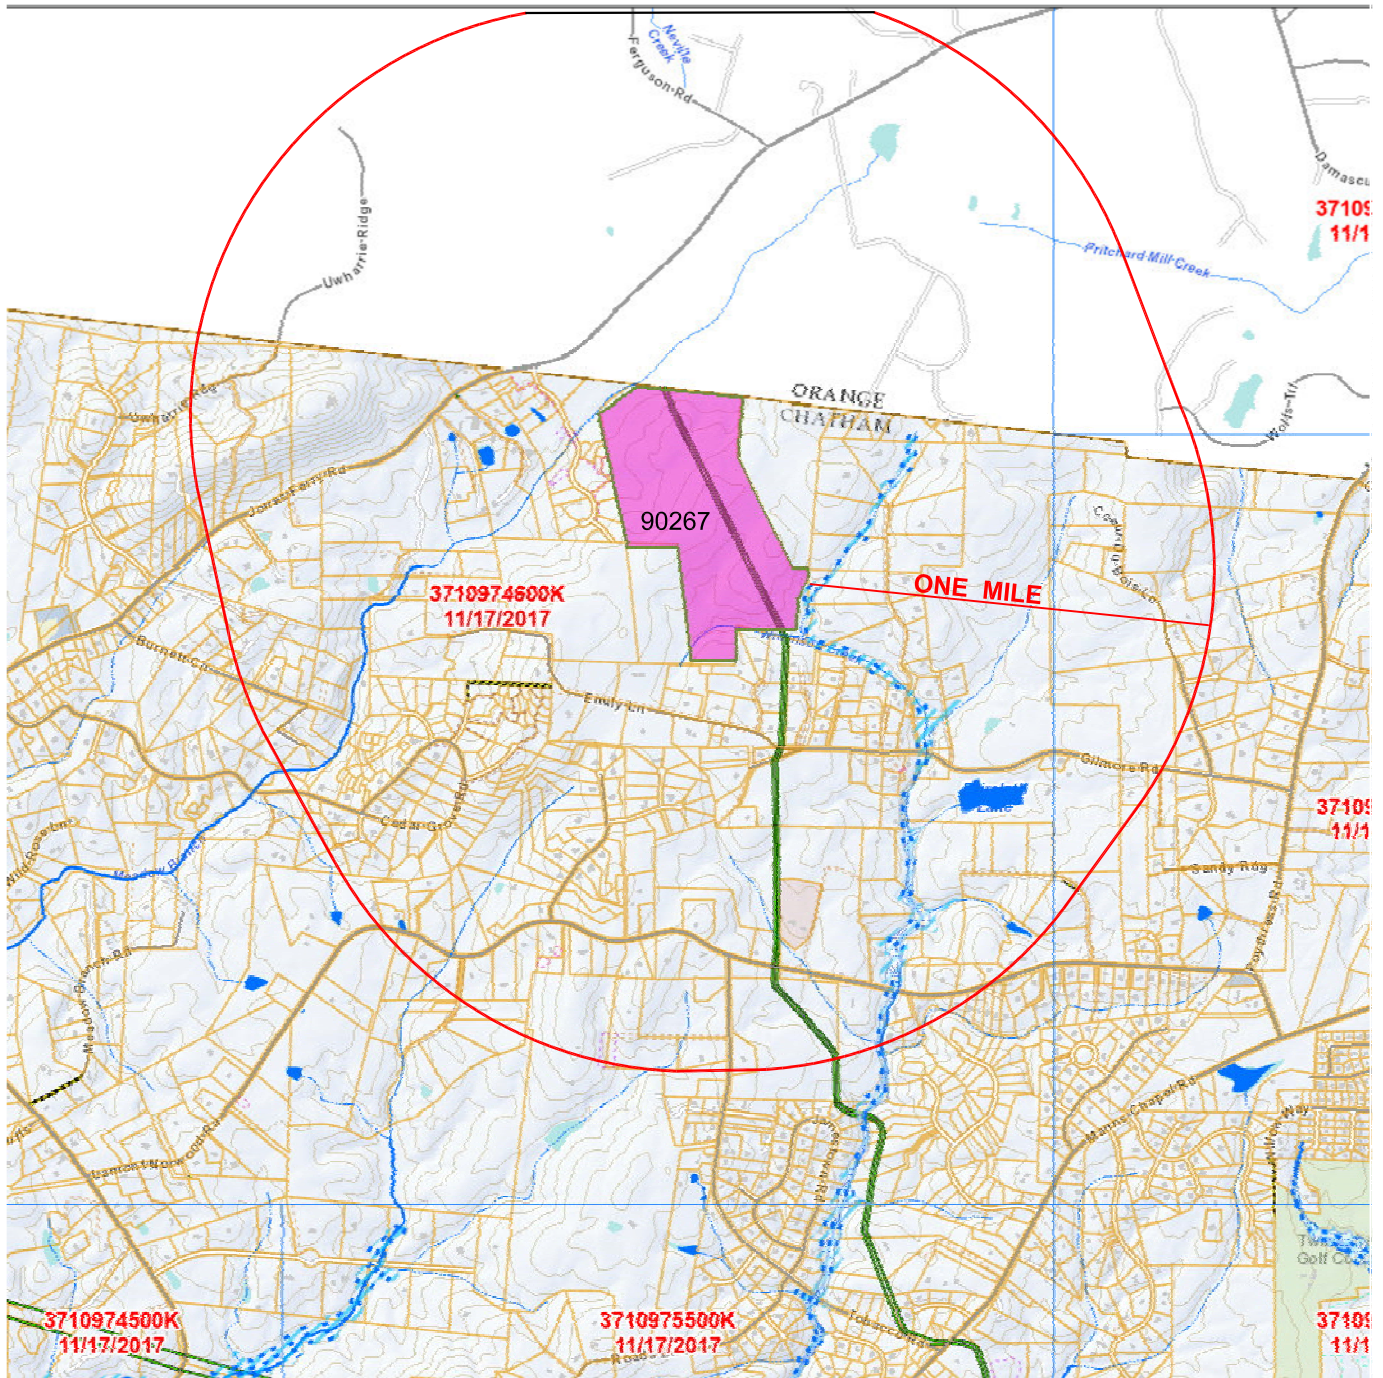

pyewacket subdivision

Fragmentation Map #1 of 2

chatham county, nc

March 19, 2021

1" = 0.5 MILES
GRAPHIC SCALE

Plan prepared by:
Warren D. Mitchell, PE
104 Amber Wood Run
Chapel Hill, NC 27516
warrendmitchellpe@gmail.com
919-593-1916

Chatham County Tax Map

pyewacket subdivision

Plan prepared by:
 Warren D. Mitchell, PE
 104 Amber Wood Run
 Chapel Hill, NC 27516
 warrendmitchellpe@gmail.com
 919-593-1916

Fragmentation Map #2 of 2
 chatham county, nc
 March 19, 2021

1" = 0.5 MILES
 GRAPHIC SCALE

NATURAL AREAS

- General
- High

MANAGED AREAS

- Private