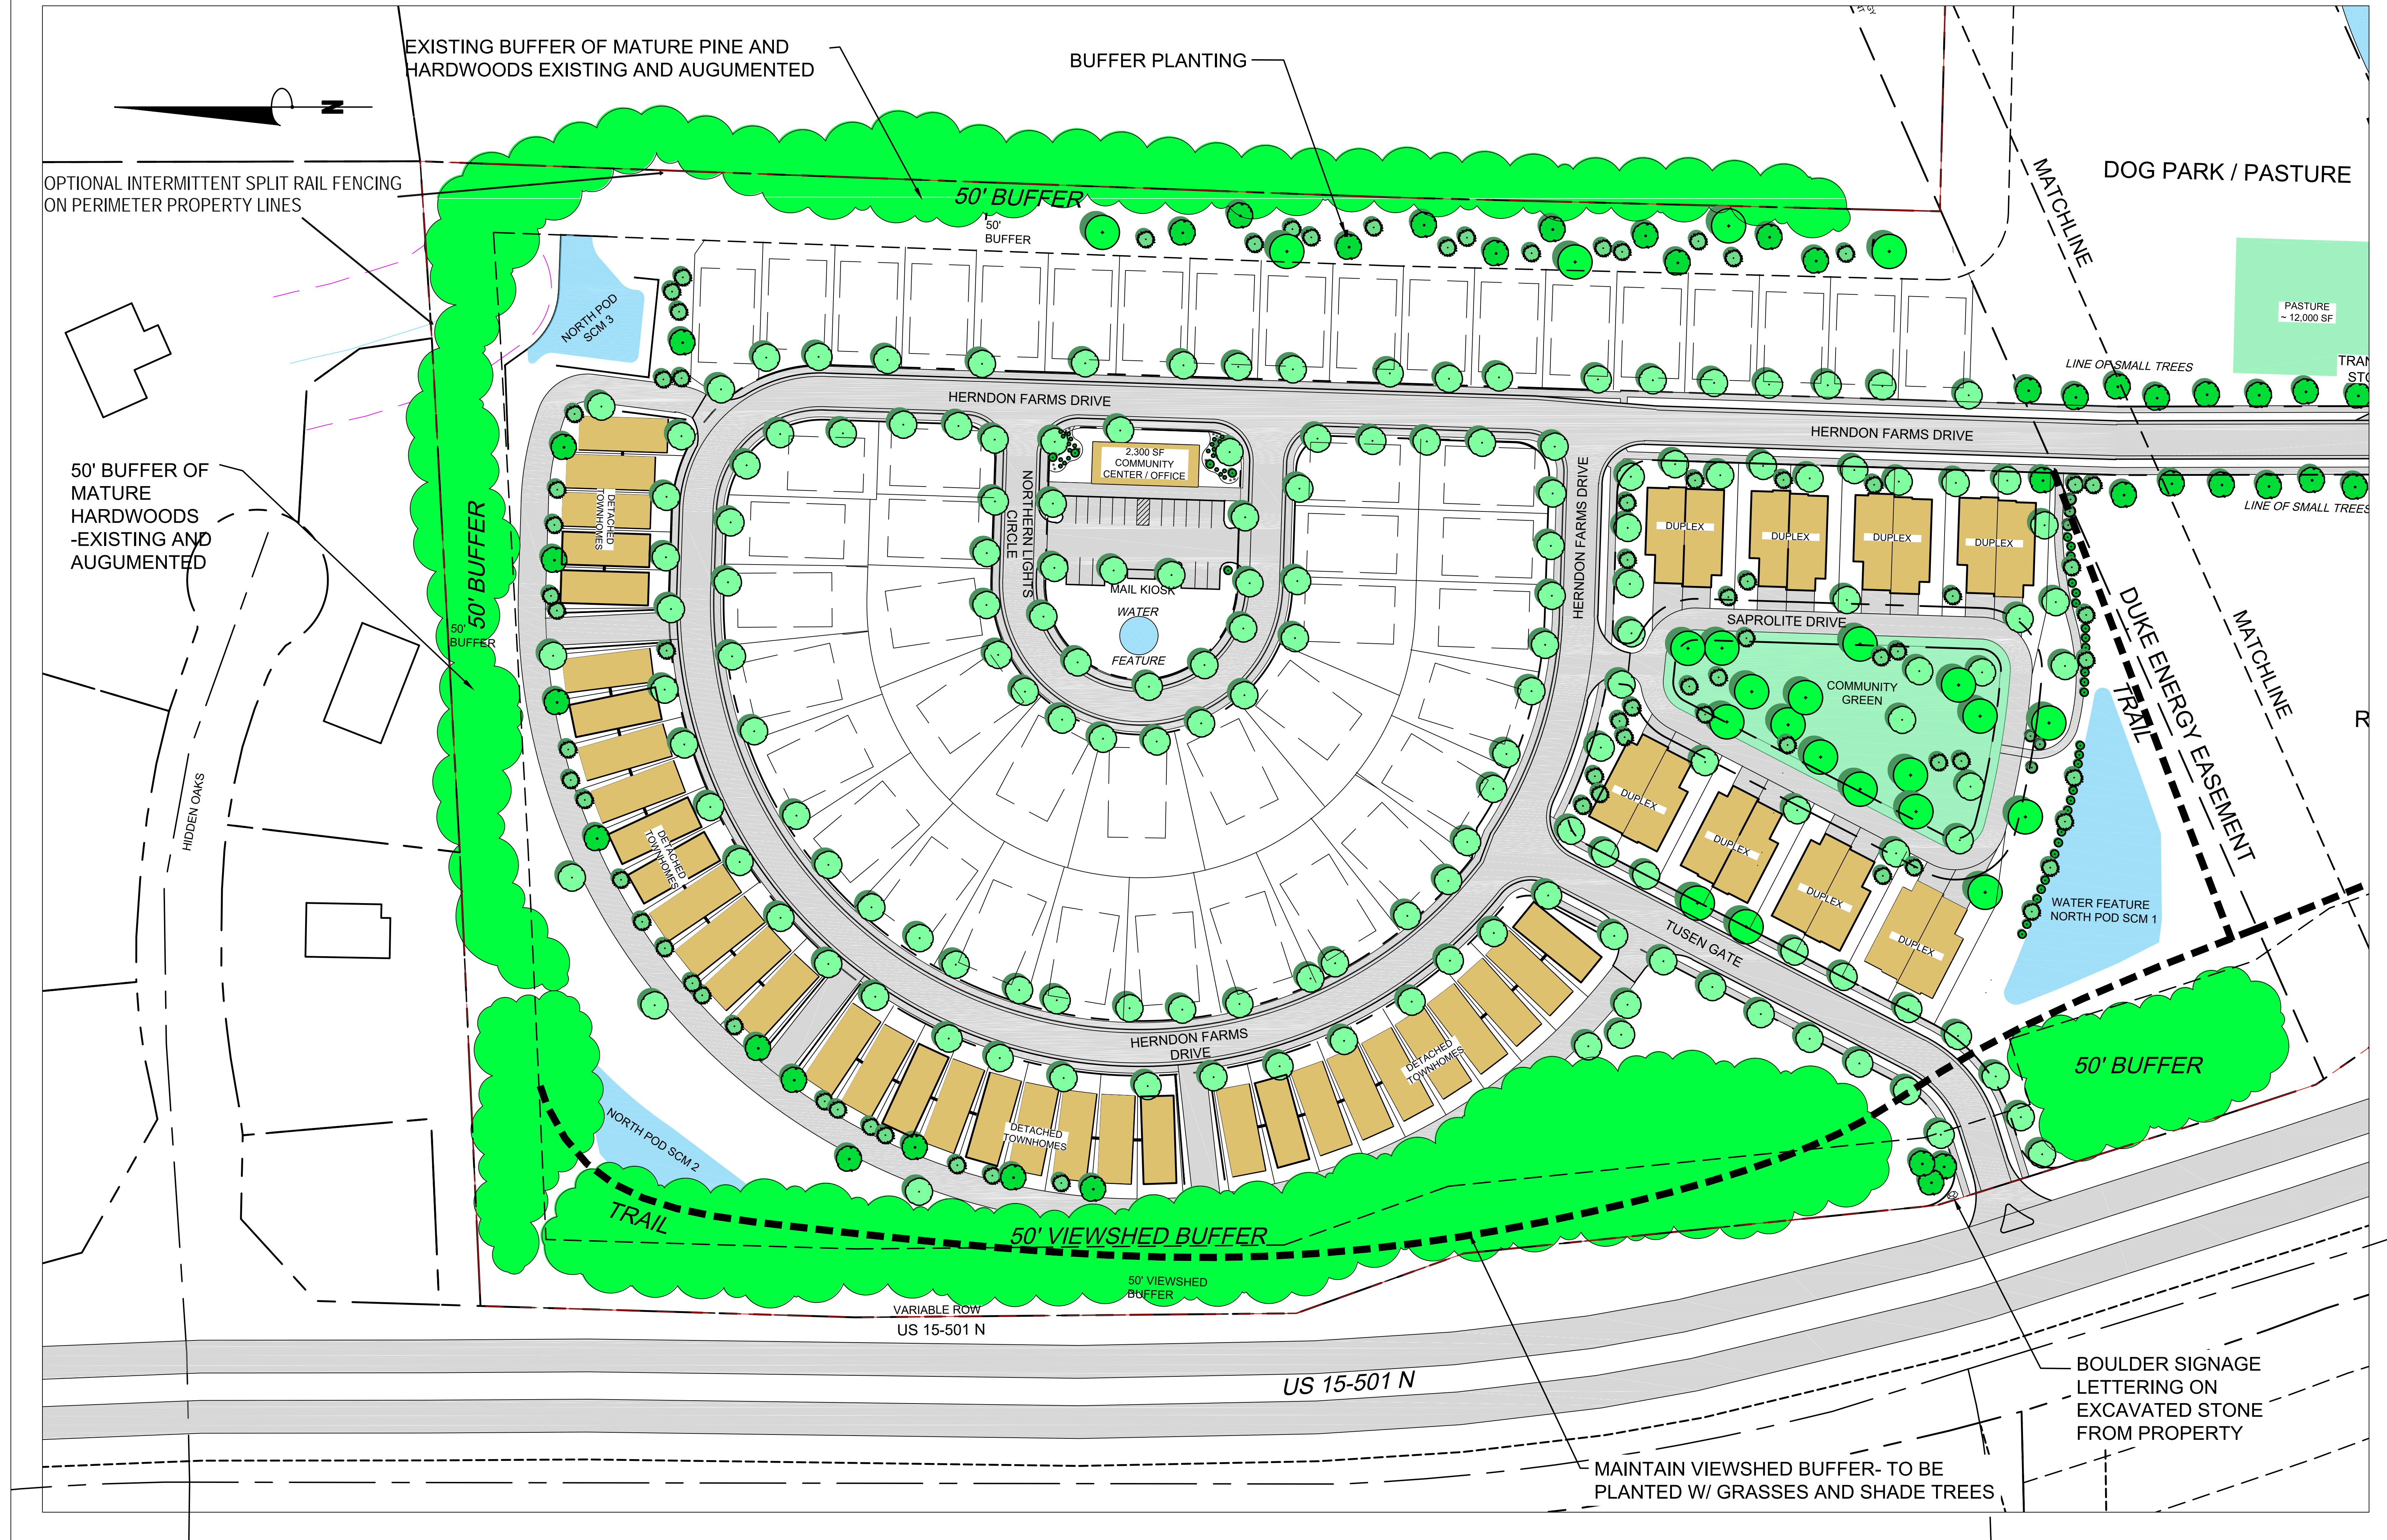

Exhibit B.4

PLANT LEGEND

Shade Tree

- Quercus phellos - Willow Oak
- Ulmus parvifolia - Lacebark Elm
- Platanus occidentalis - American Sycamore

Street Tree

- Acer buergerianum - Trident Maple
- Koelreuteria paniculata - Goldenrain Tree
- Lagerstromia spp. - Crape Myrtle >20 ft
- Taxodium distichum - Baldcypress

Understory Tree Deciduous

- Carpinus americana - European Hornbeam
- Cercis canadensis - Eastern Redbud
- Vitex negundo - Chastetree (power easement)

Understory Tree Evergreen

- Ilex opaca - American Holly
- Juniperus virginiana - Eastern Red Cedar
- Magnolia grandiflora - Dwarf Southern Magnolia

Ornamental Grass

- Panicum
- Pennisetum
- Carex

CONCEPTUAL LANDSCAPE PLAN

PLANT LEGEND

Shade Tree

- Quercus phellos - Willow Oak
- Ulmus parvifolia - Lacebark Elm
- Platanus occidentalis - American Sycamore

Understory Tree Evergreen

- Ilex opaca - American Holly
- Juniperus virginiana - Eastern Red Cedar
- Magnolia grandiflora - Dwarf Southern Magnolia

Medium Shrub

- Calycanthus flouidus - Common Sweetshrub
- Leucothoe axillaris - Fetterbush
- Viburnum spp. - Viburnum