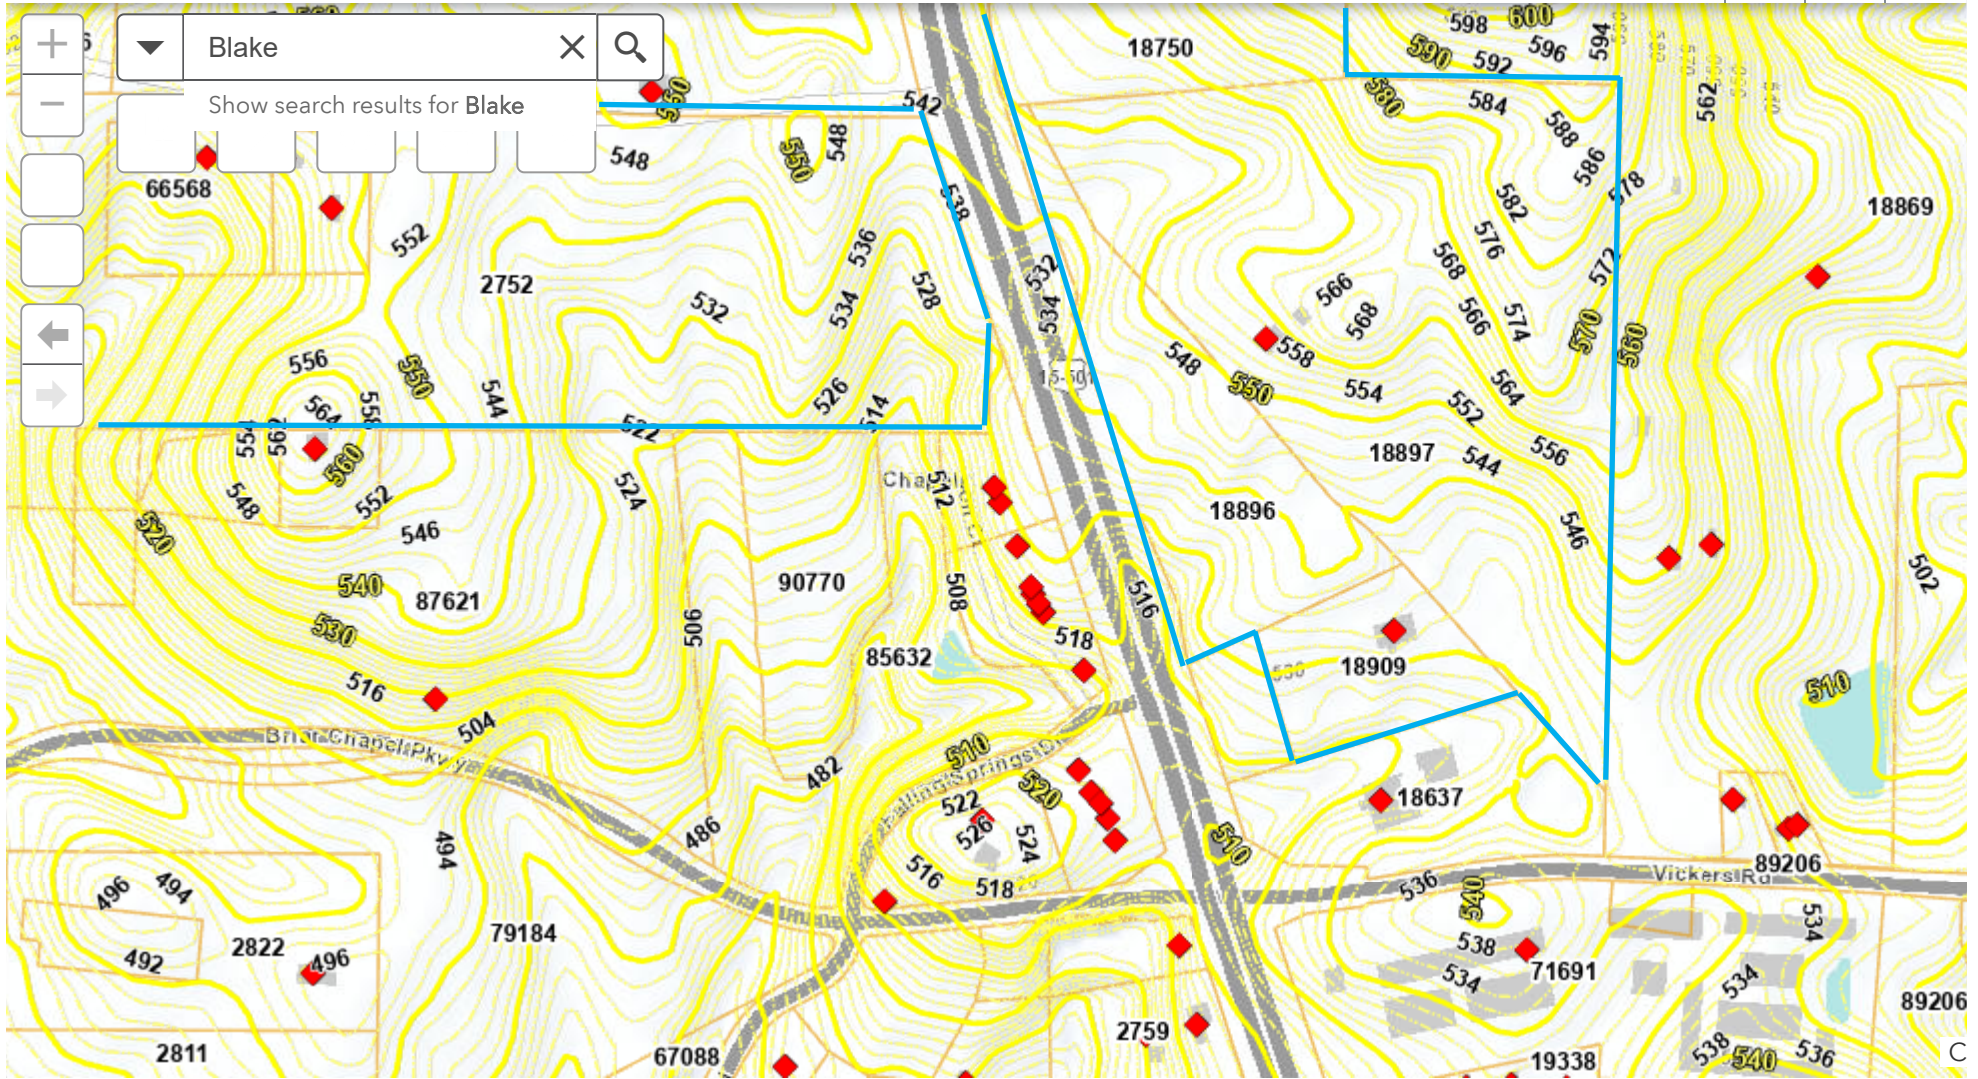

-79.085840 35.825055 Degrees

Chatham County Land Records Viewer

Land Use & Planning Viewer Flood Hazard Viewer

0 200 400ft

-79.084900 35.821812 Degrees