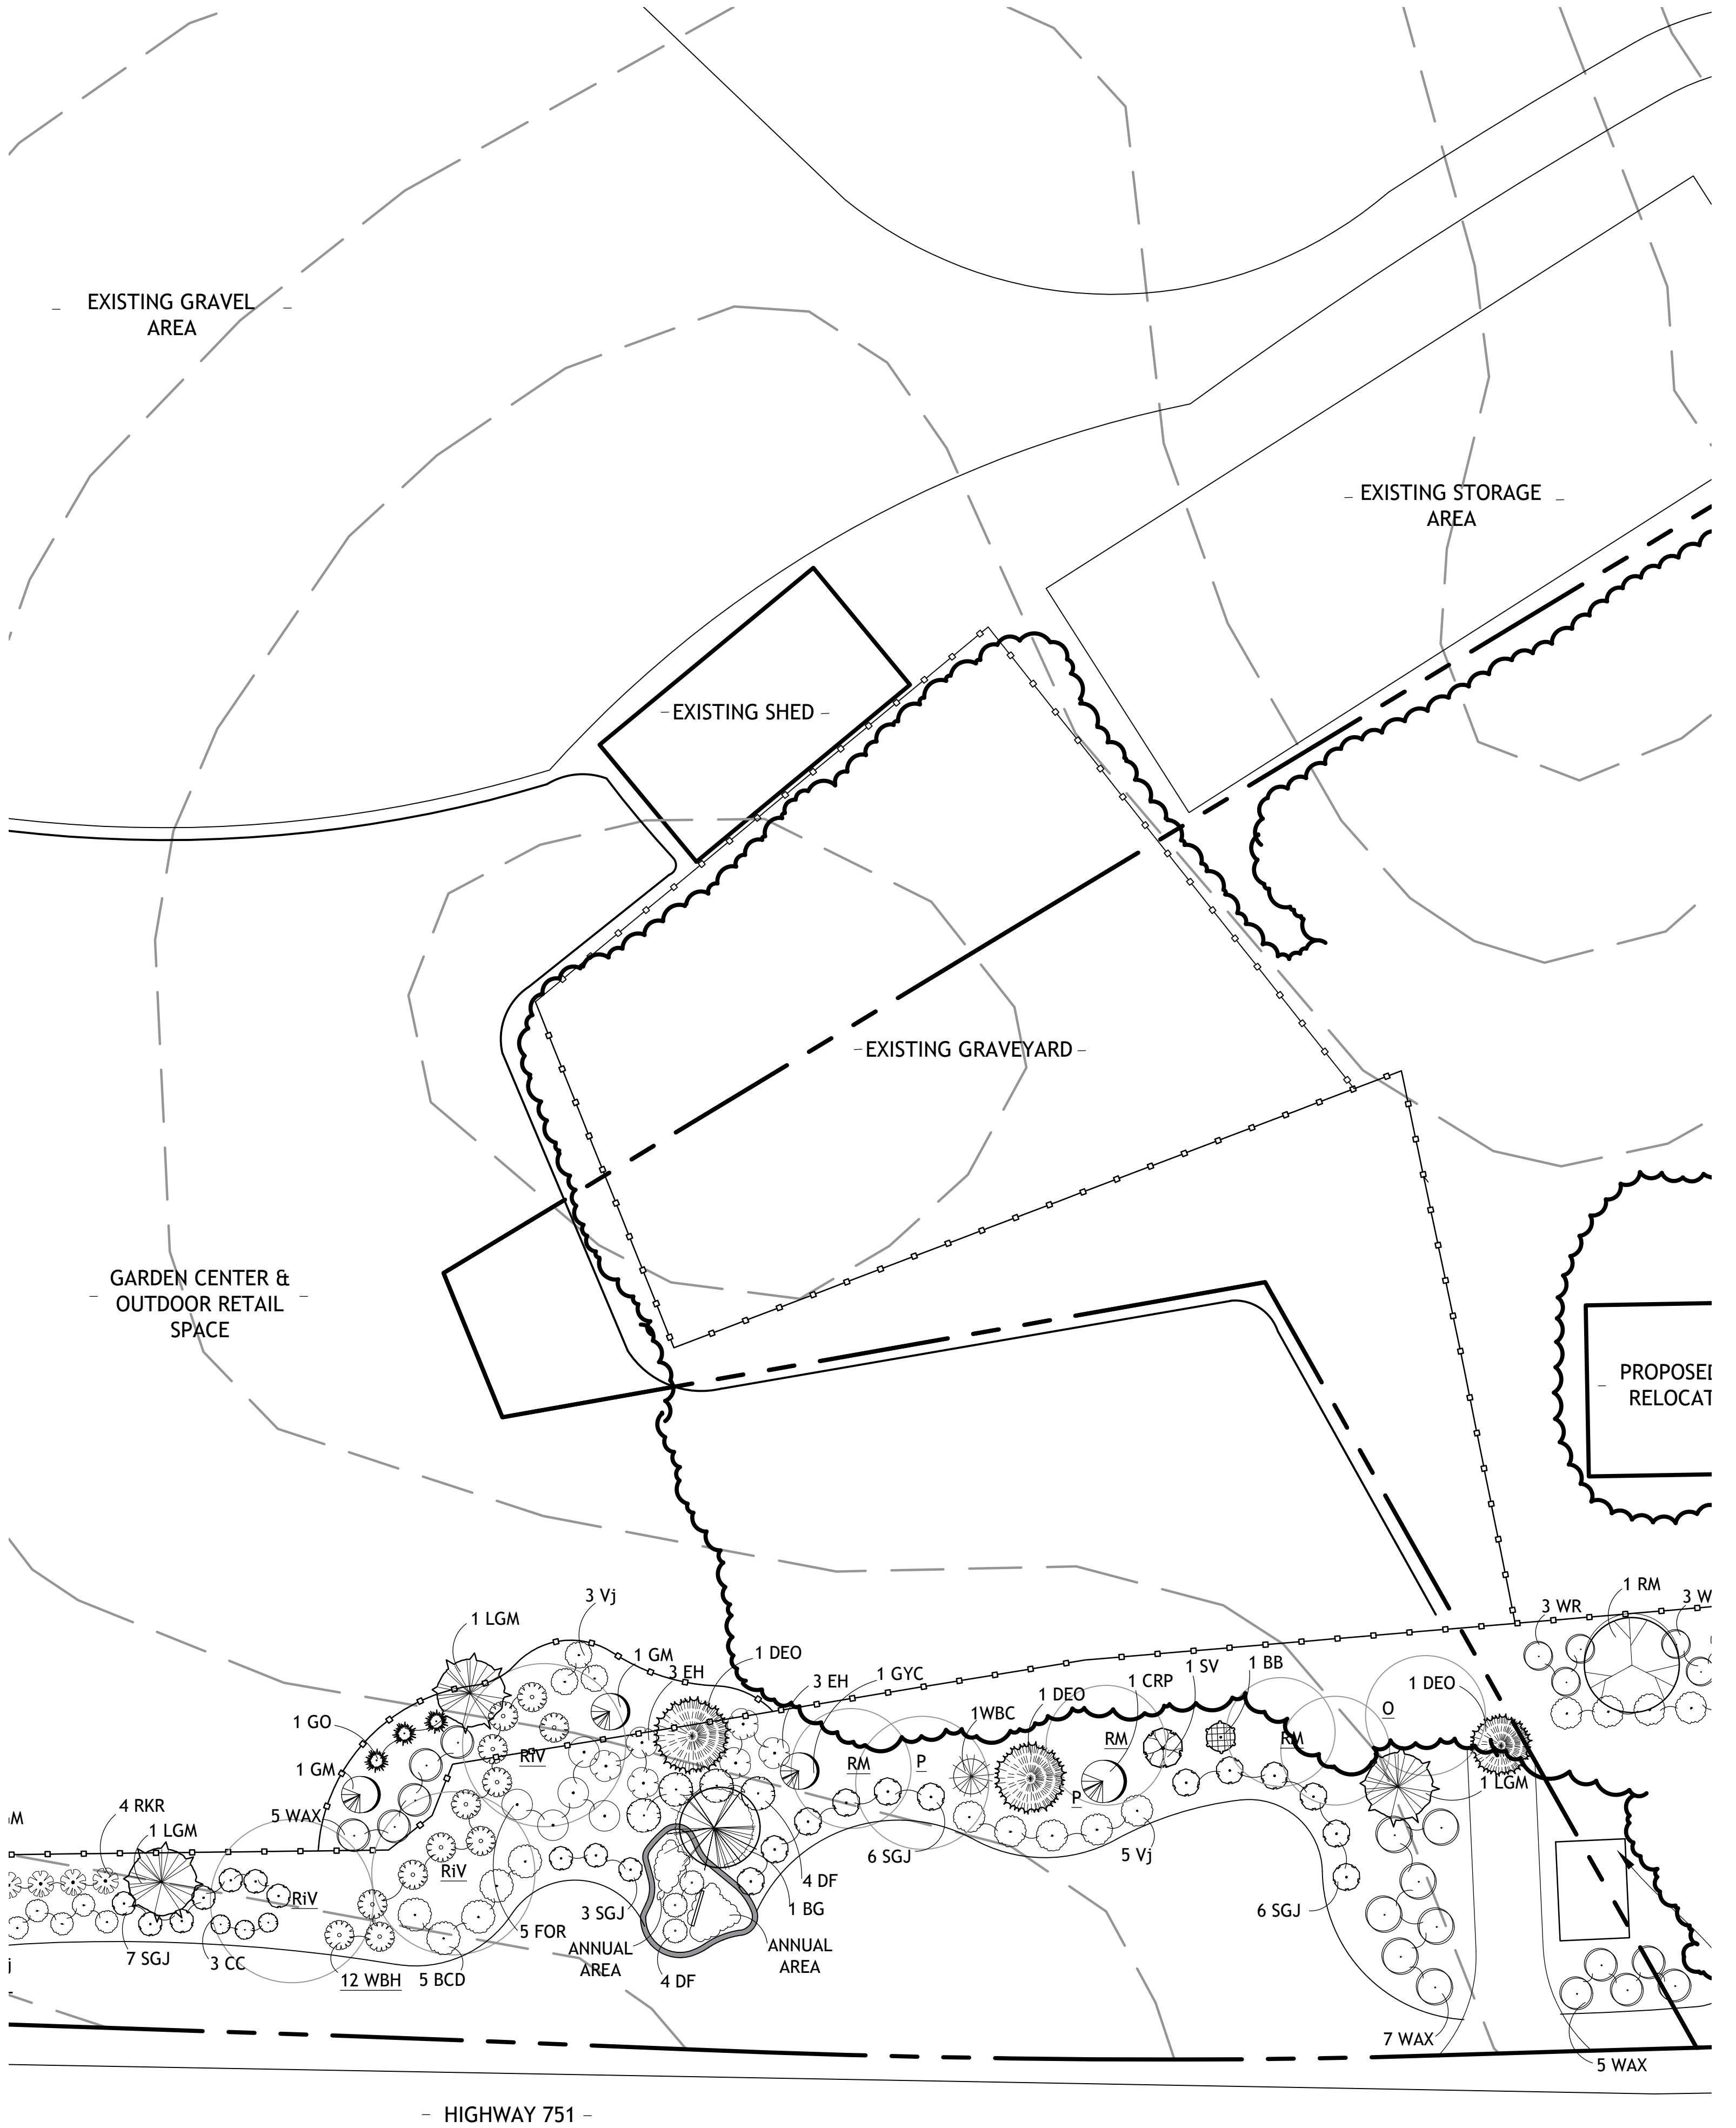

FRONT OF GARDEN CENTER ZONE

SCALE = 1" = 20' - 0"