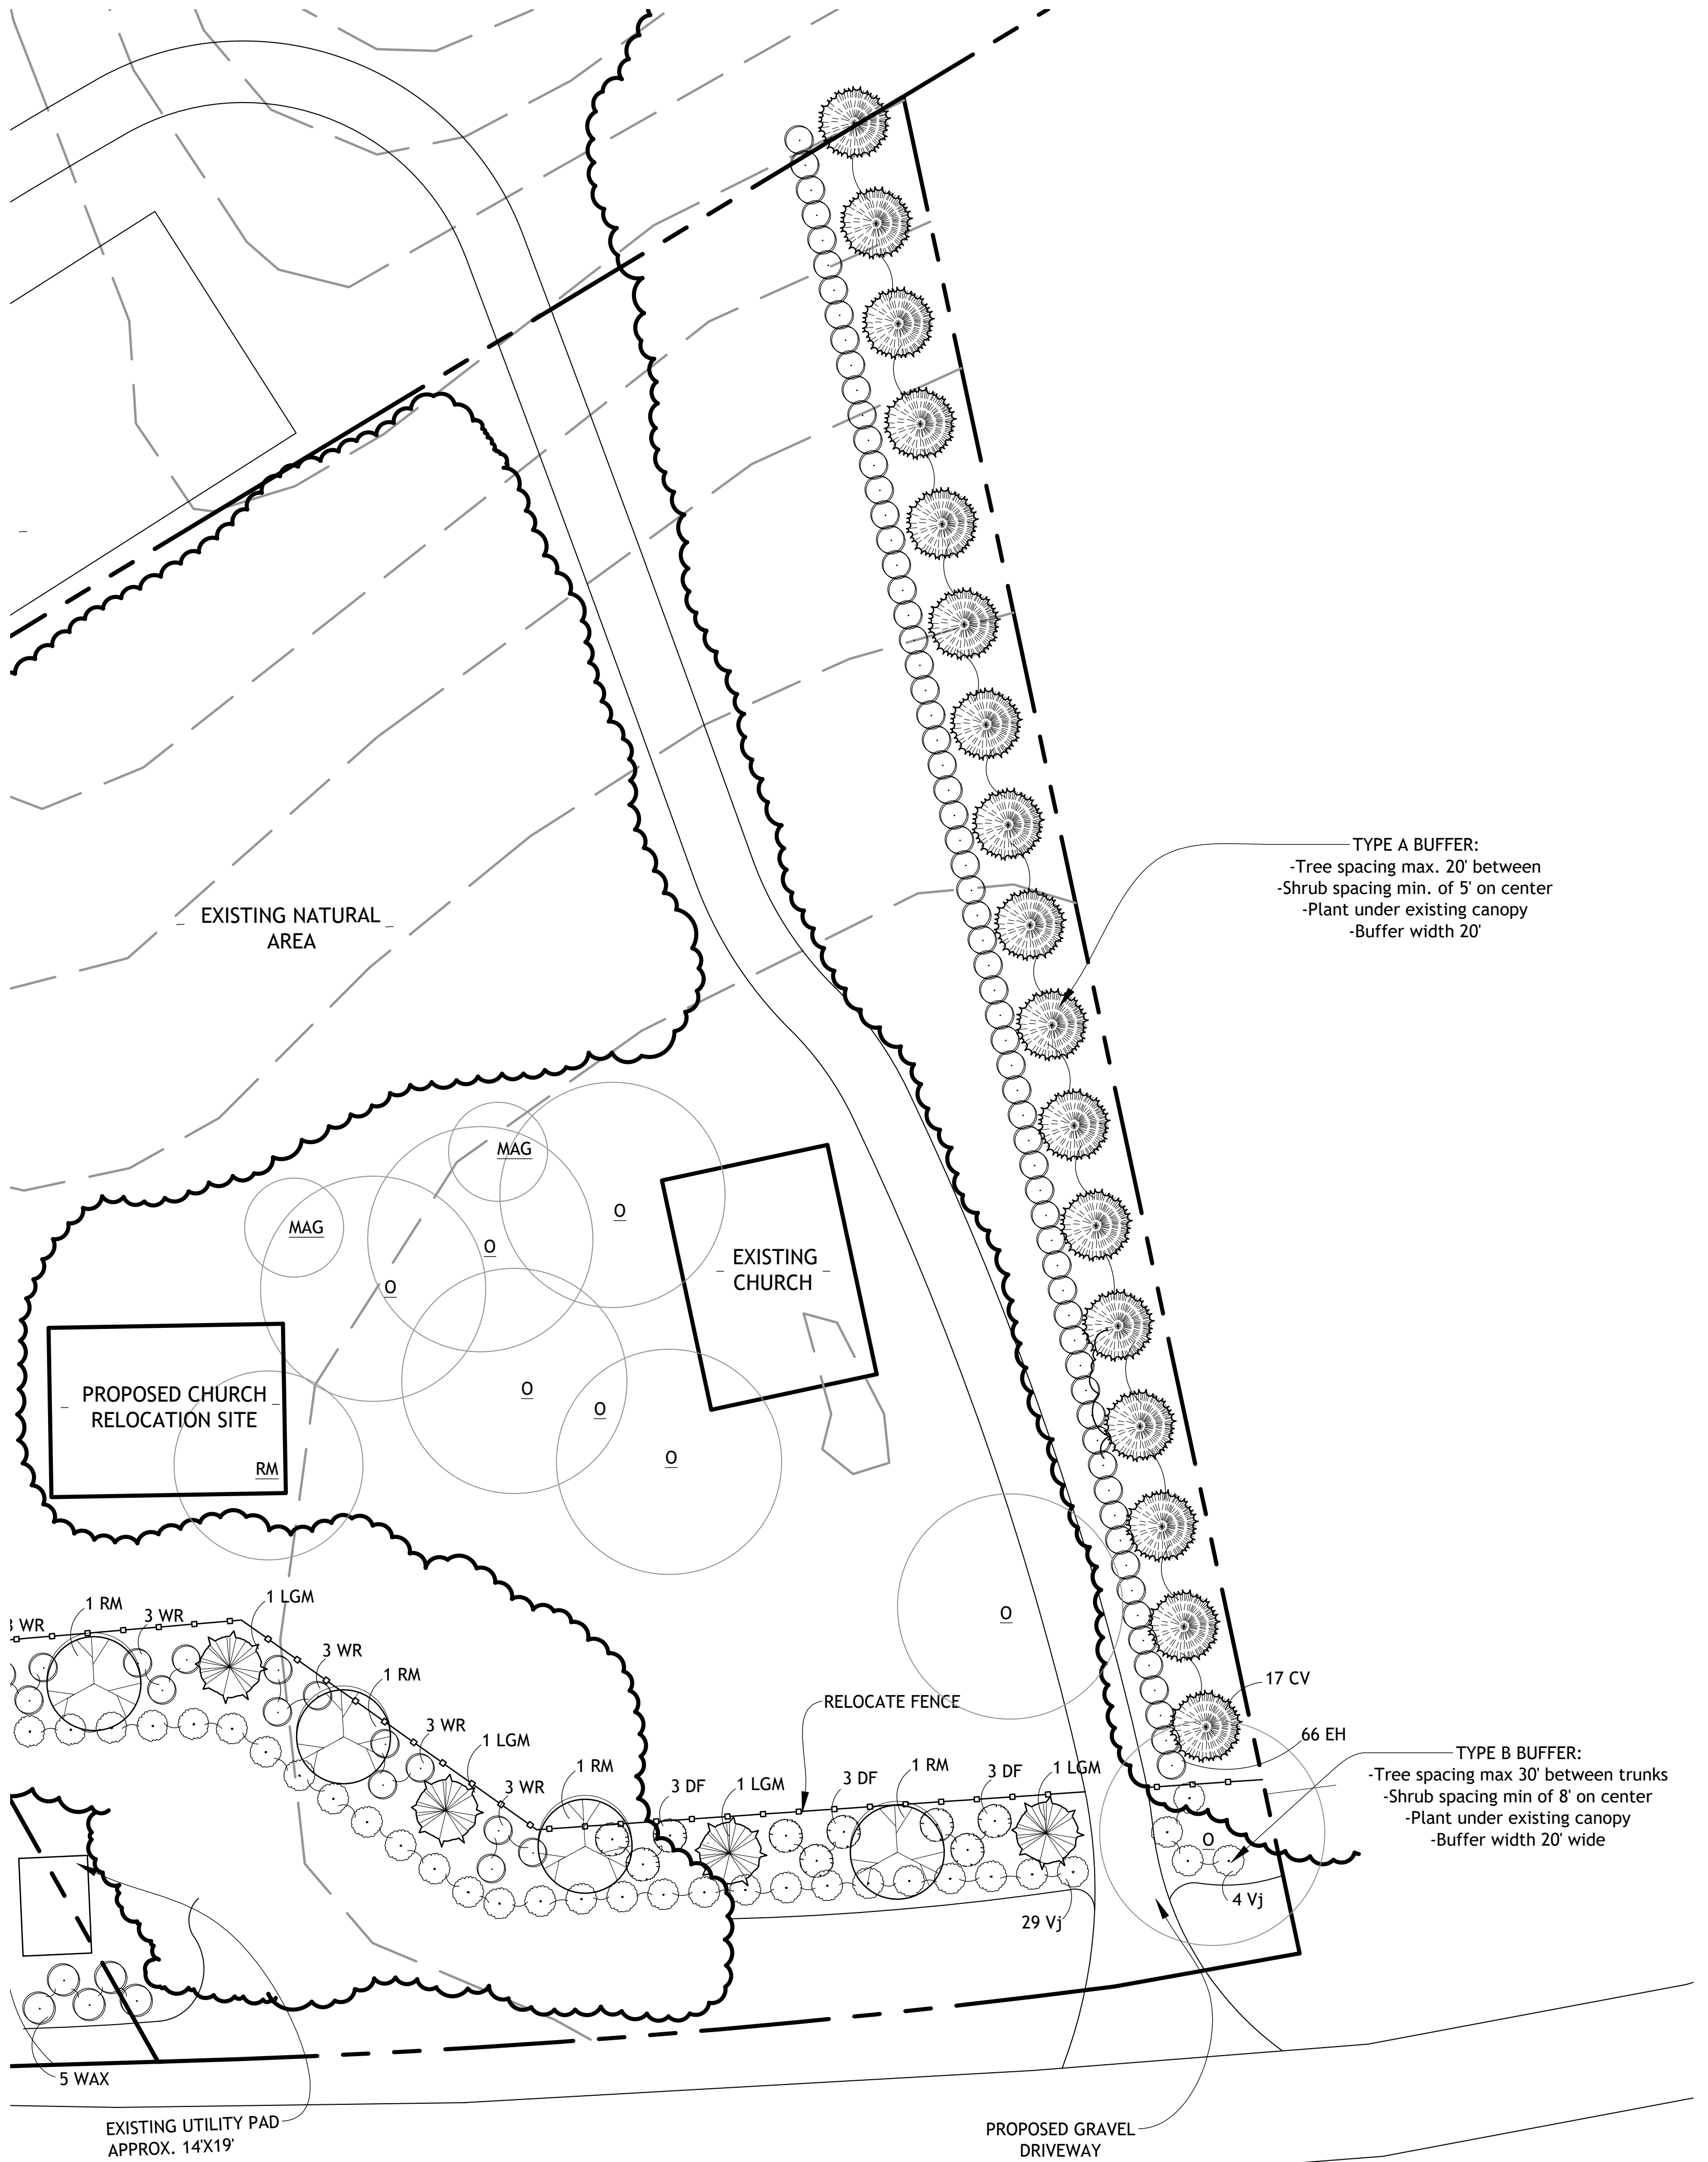

# FRONT OF CHURCH ZONE

SCALE = 1" = 20' - 0"