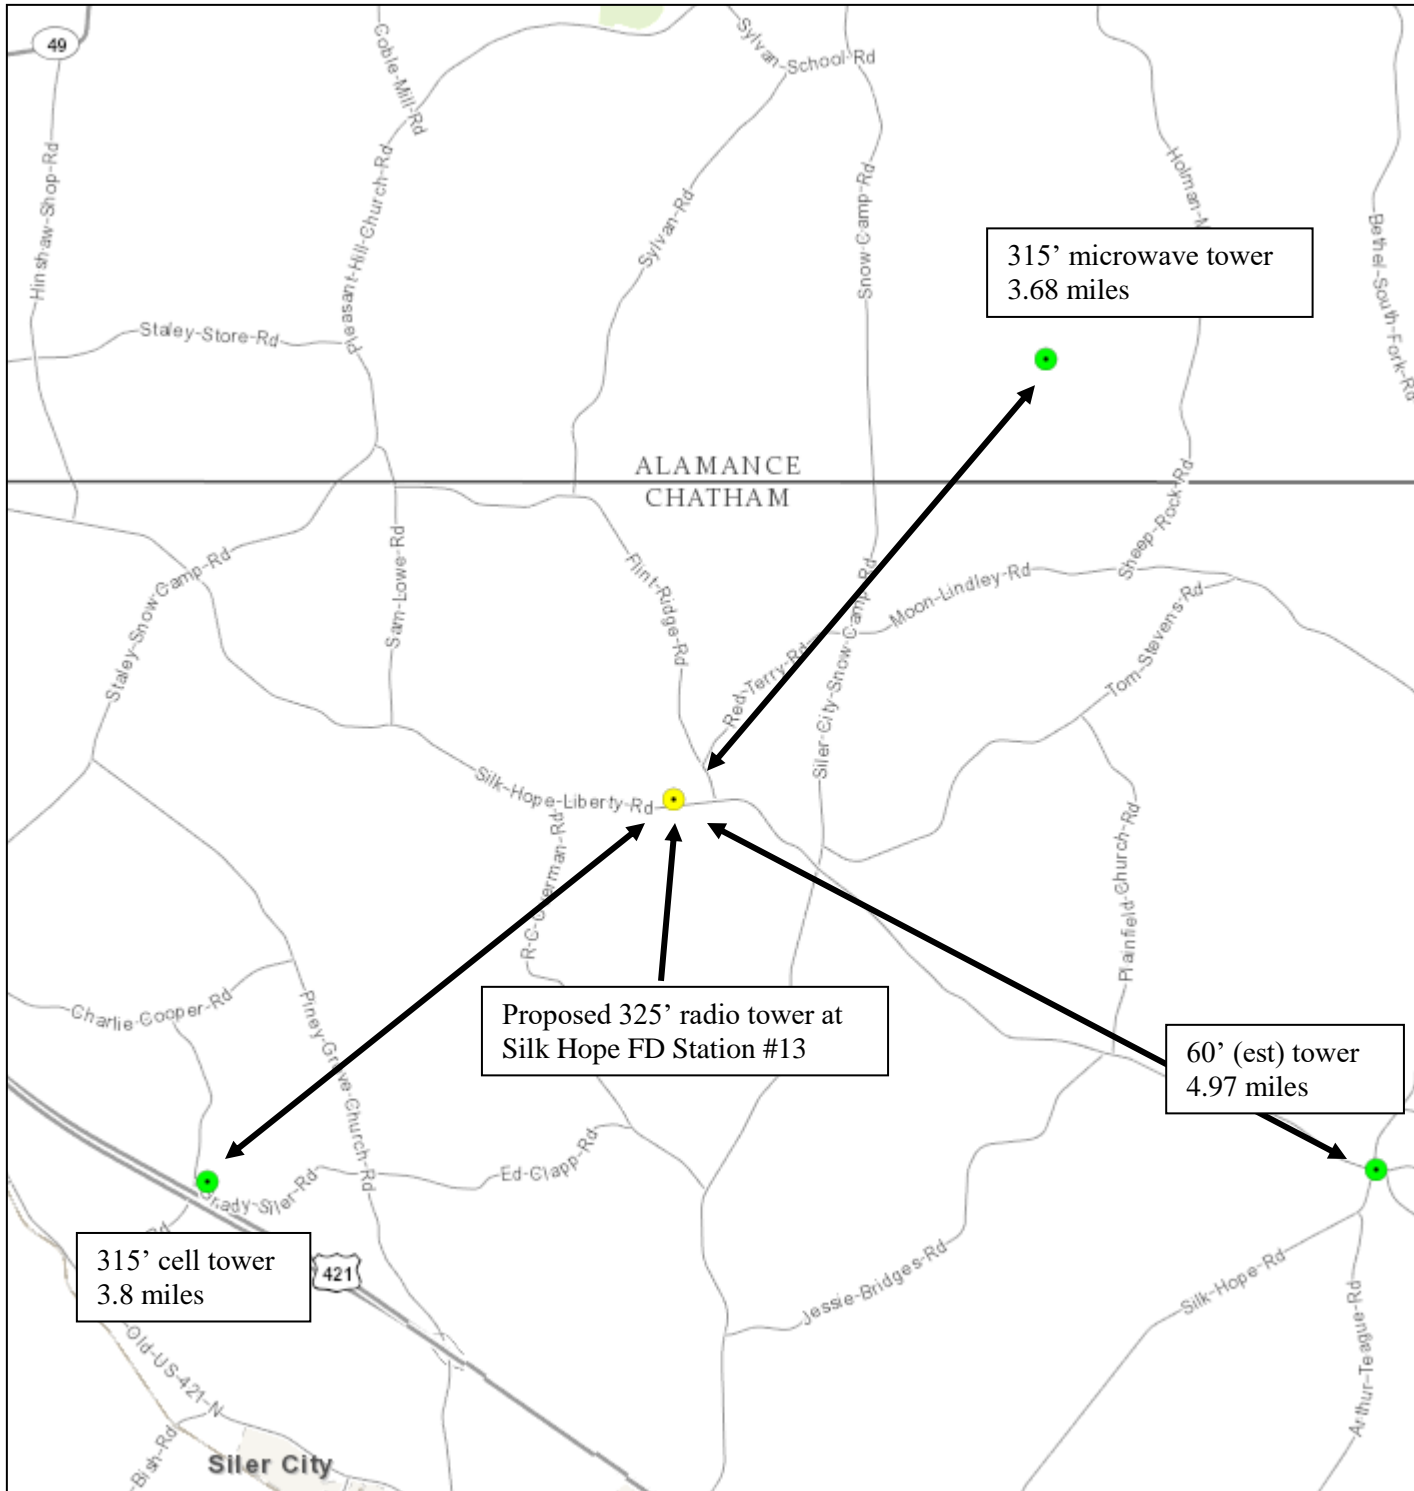

Silk Hope Radio Tower

Legend

Towers

- Communication
- Proposed
- Lookout
- Water
- Other

Service Layer Credits:
Chatham County,
Chatham County GIS

Date: 8/19/2020
Time: 8:15:46 AM