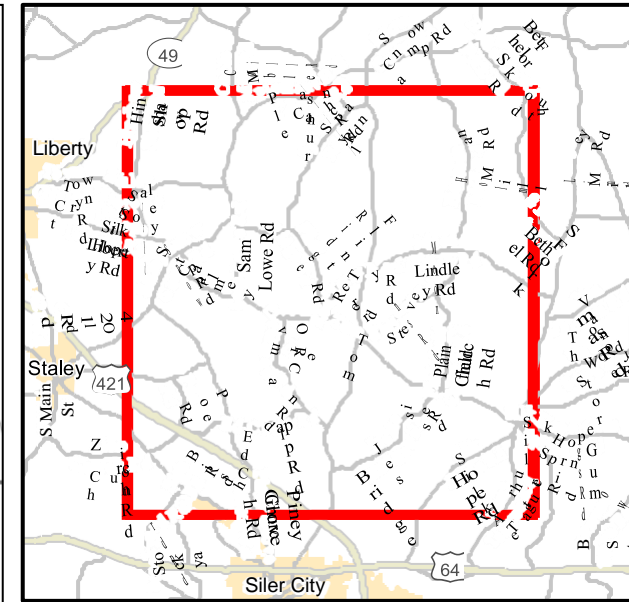

Silk Hope Radio Tower

Legend

Towers

- Communication
- Proposed
- Lookout
- Water
- Other

Service Layer Credits:
Chatham County,
Chatham County GIS

Date: 8/19/2020
Time: 8:15:46 AM