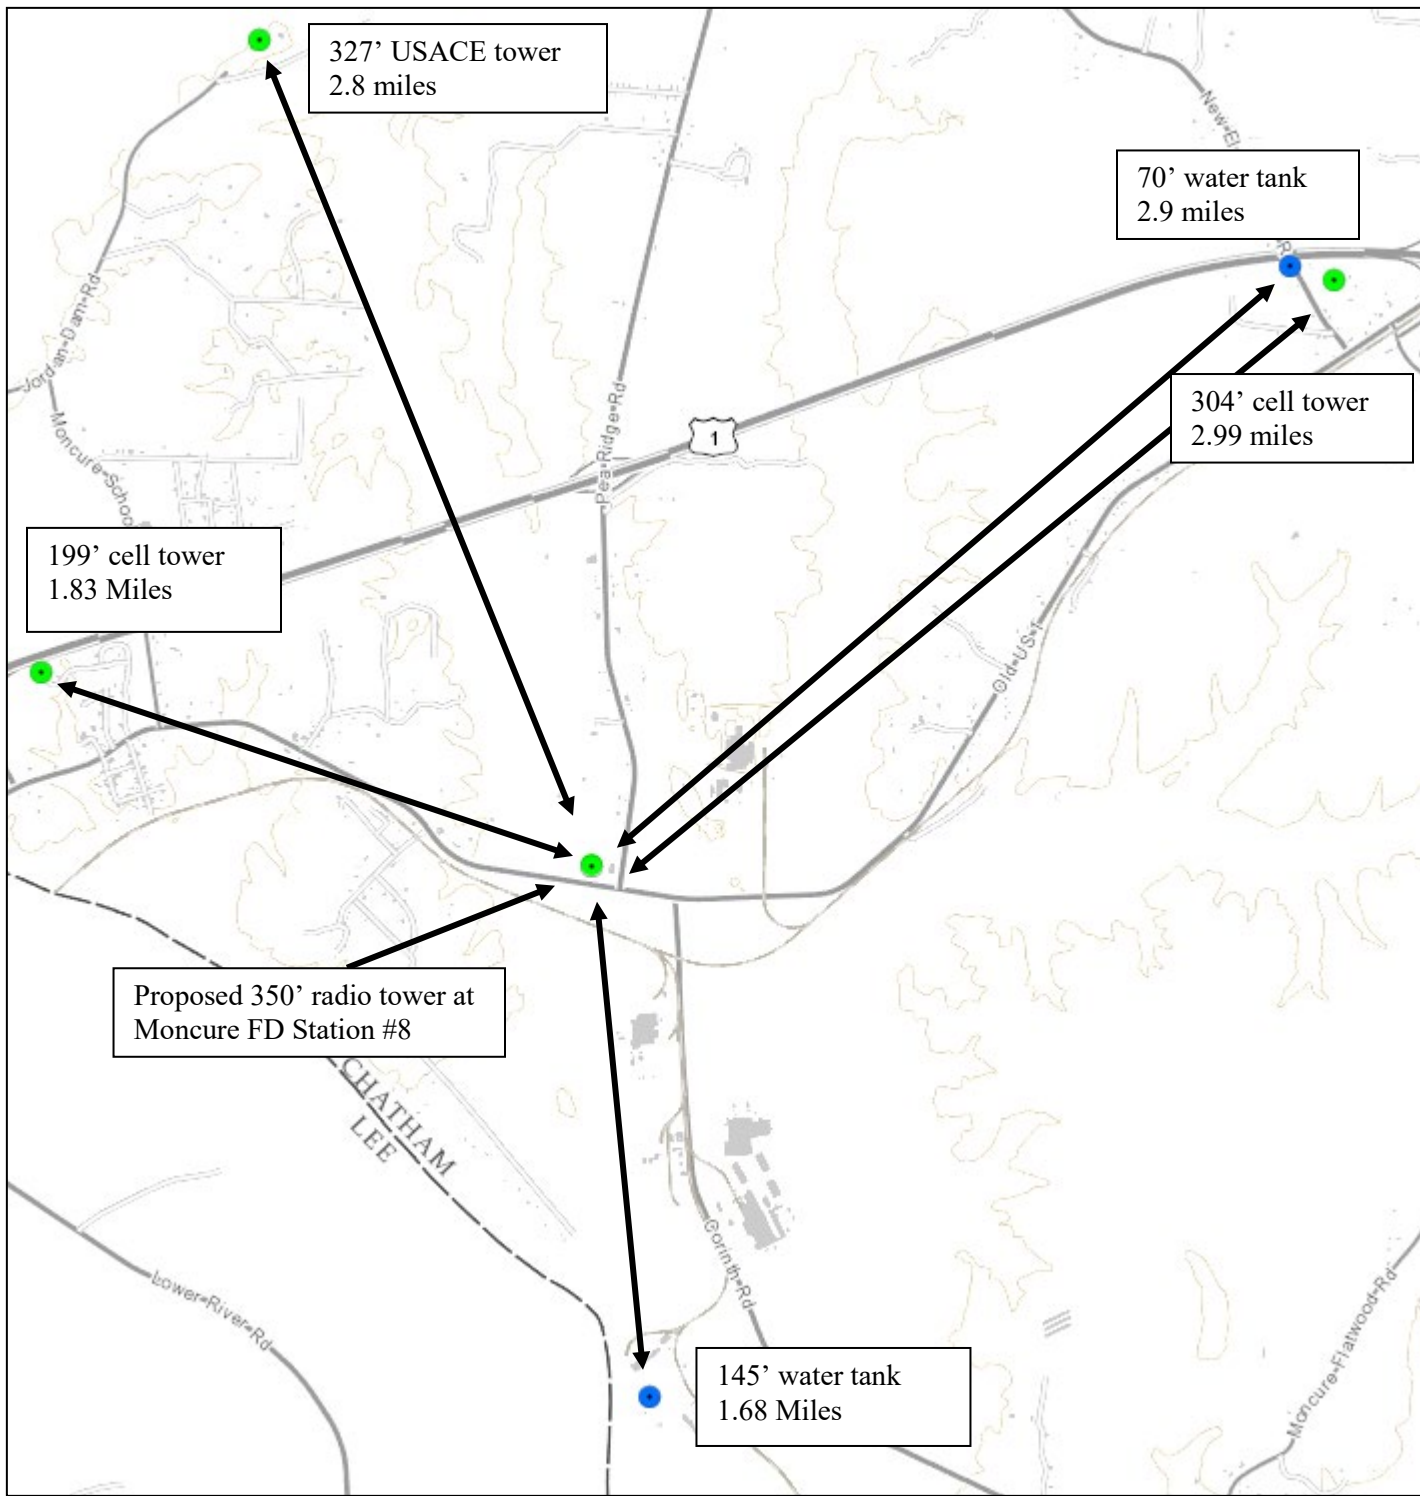

Moncure Radio Tower

Legend

Towers

- Communication (Green dot)
- Proposed (Yellow dot)
- Lookout (Red dot)
- Water (Blue dot)
- Other (Grey dot)

Service Layer Credits:
Chatham County,
Chatham County GIS

Date: 8/18/2020
Time: 9:42:31 AM