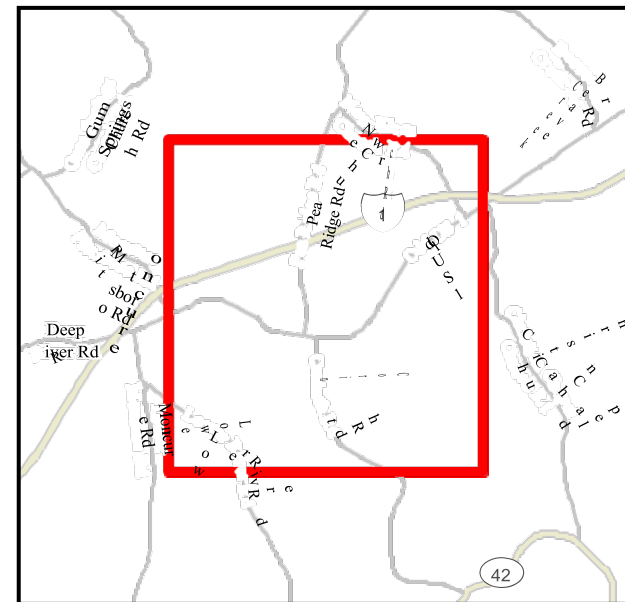

Moncure Radio Tower

Legend

Towers

- Communication (Green dot)
- Proposed (Yellow dot)
- Lookout (Red dot)
- Water (Blue dot)
- Other (Grey dot)

Service Layer Credits:
Chatham County,
Chatham County GIS

Date: 8/18/2020
Time: 9:42:31 AM