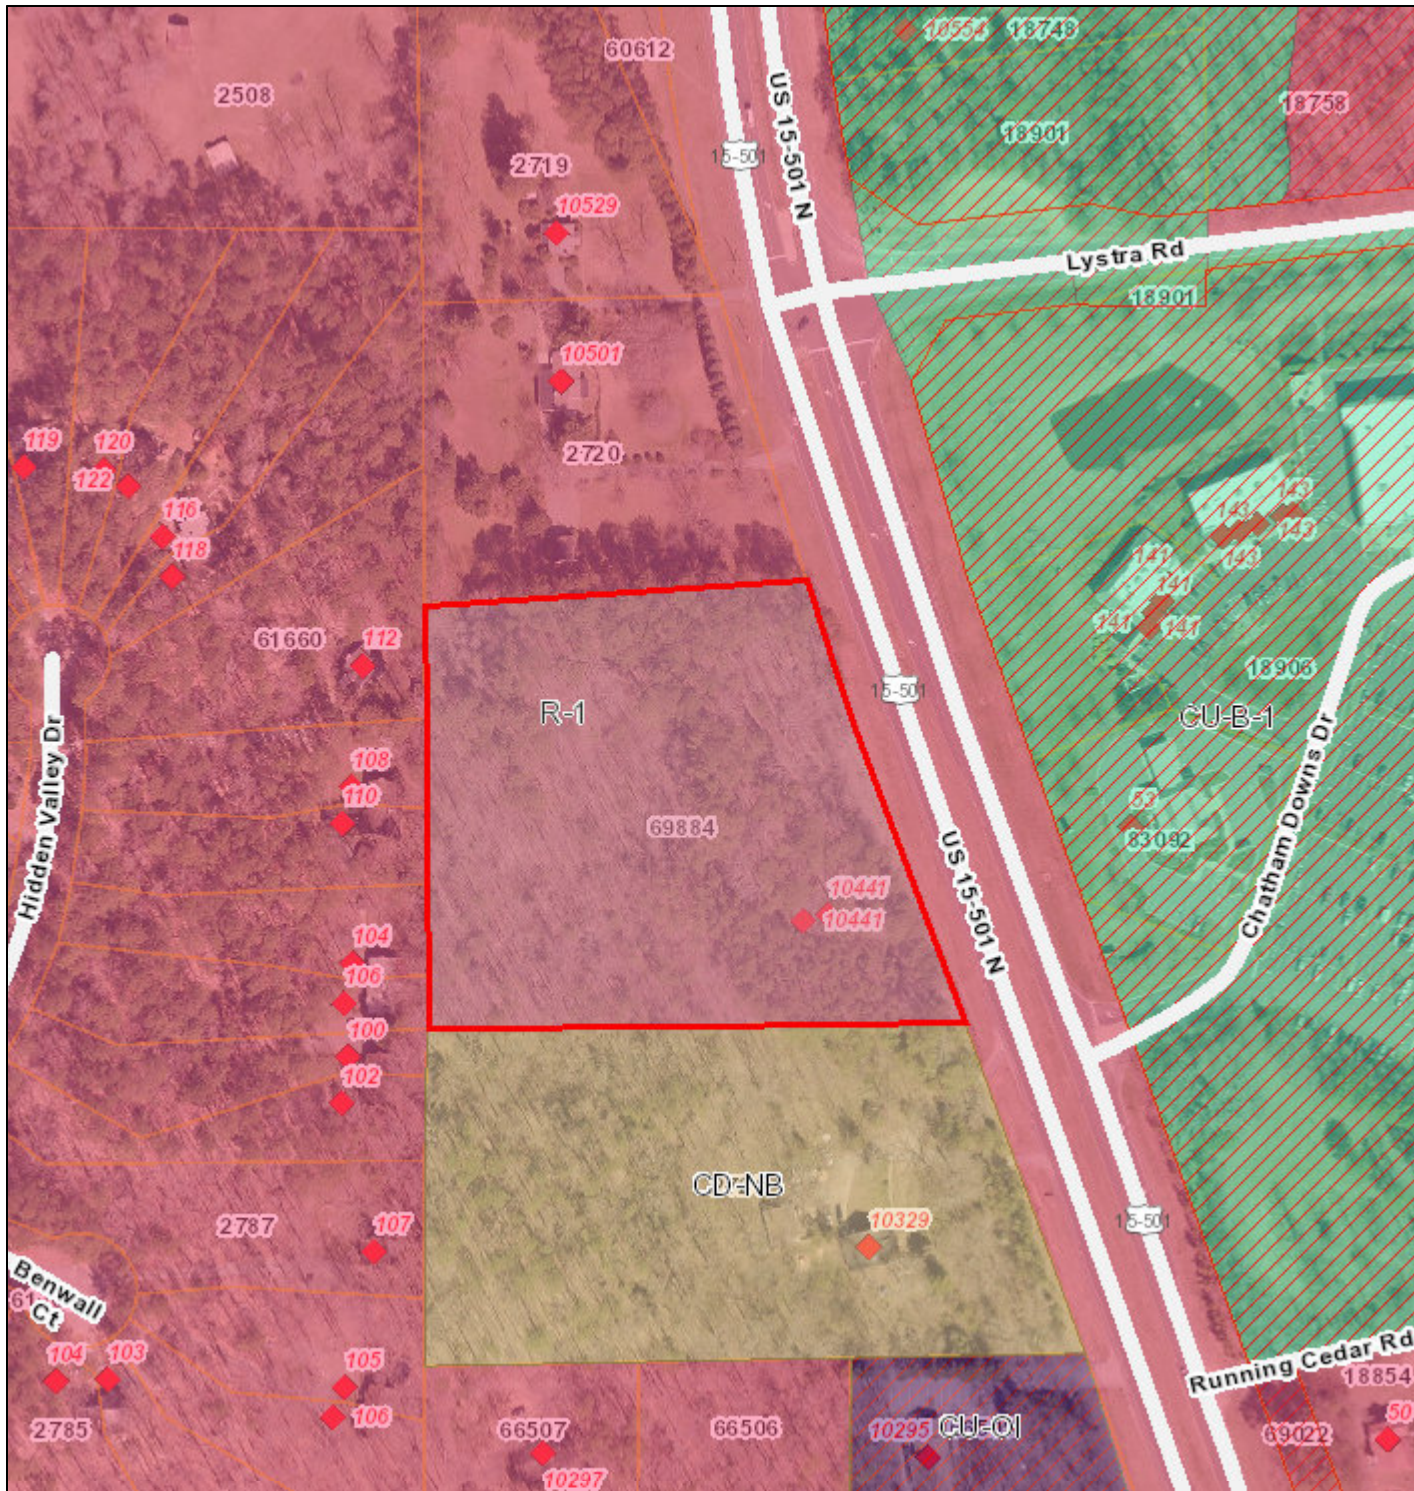

Adigun Rezoning

Legend

-  Single Parcel Selection
-  _Query result
-  RoadCenterli...
-  Conditional Use Permits

Service Layer Credits:
 Chatham County,
 Chatham County GIS,
 Chatham County EOC

Date: 7/20/2020
 Time: 10:25:23 AM