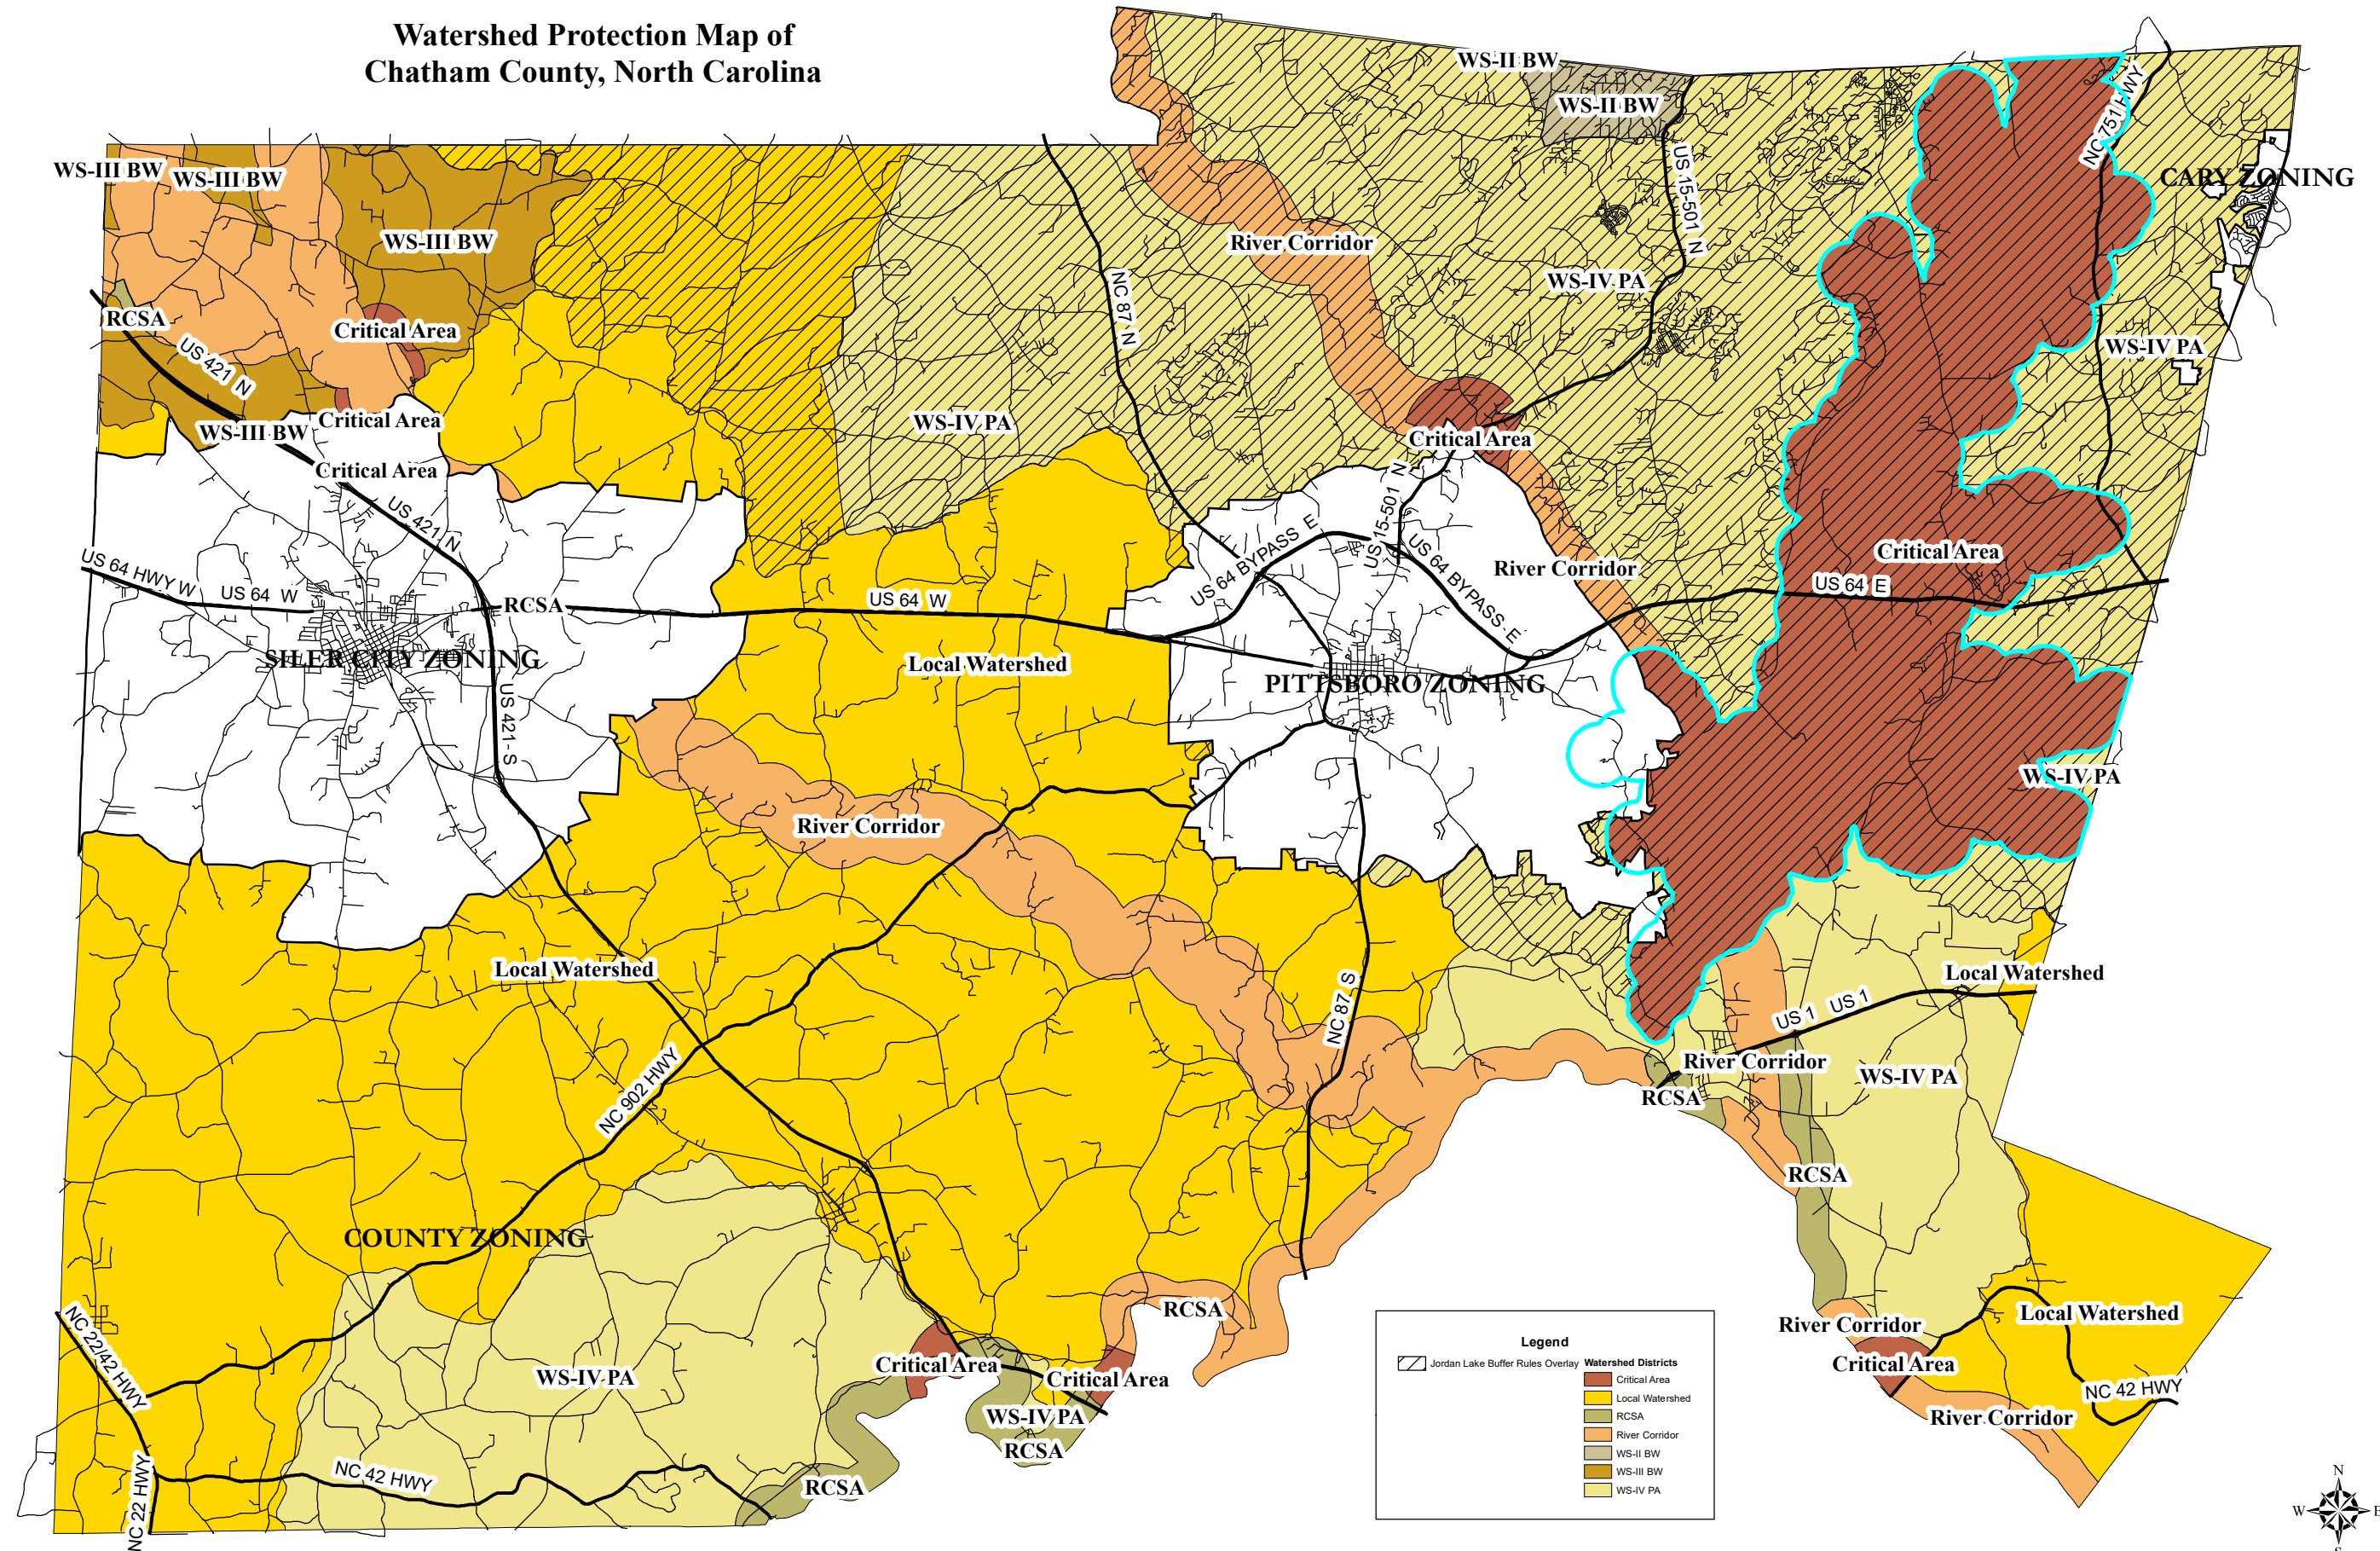

Watershed Protection Map of Chatham County, North Carolina