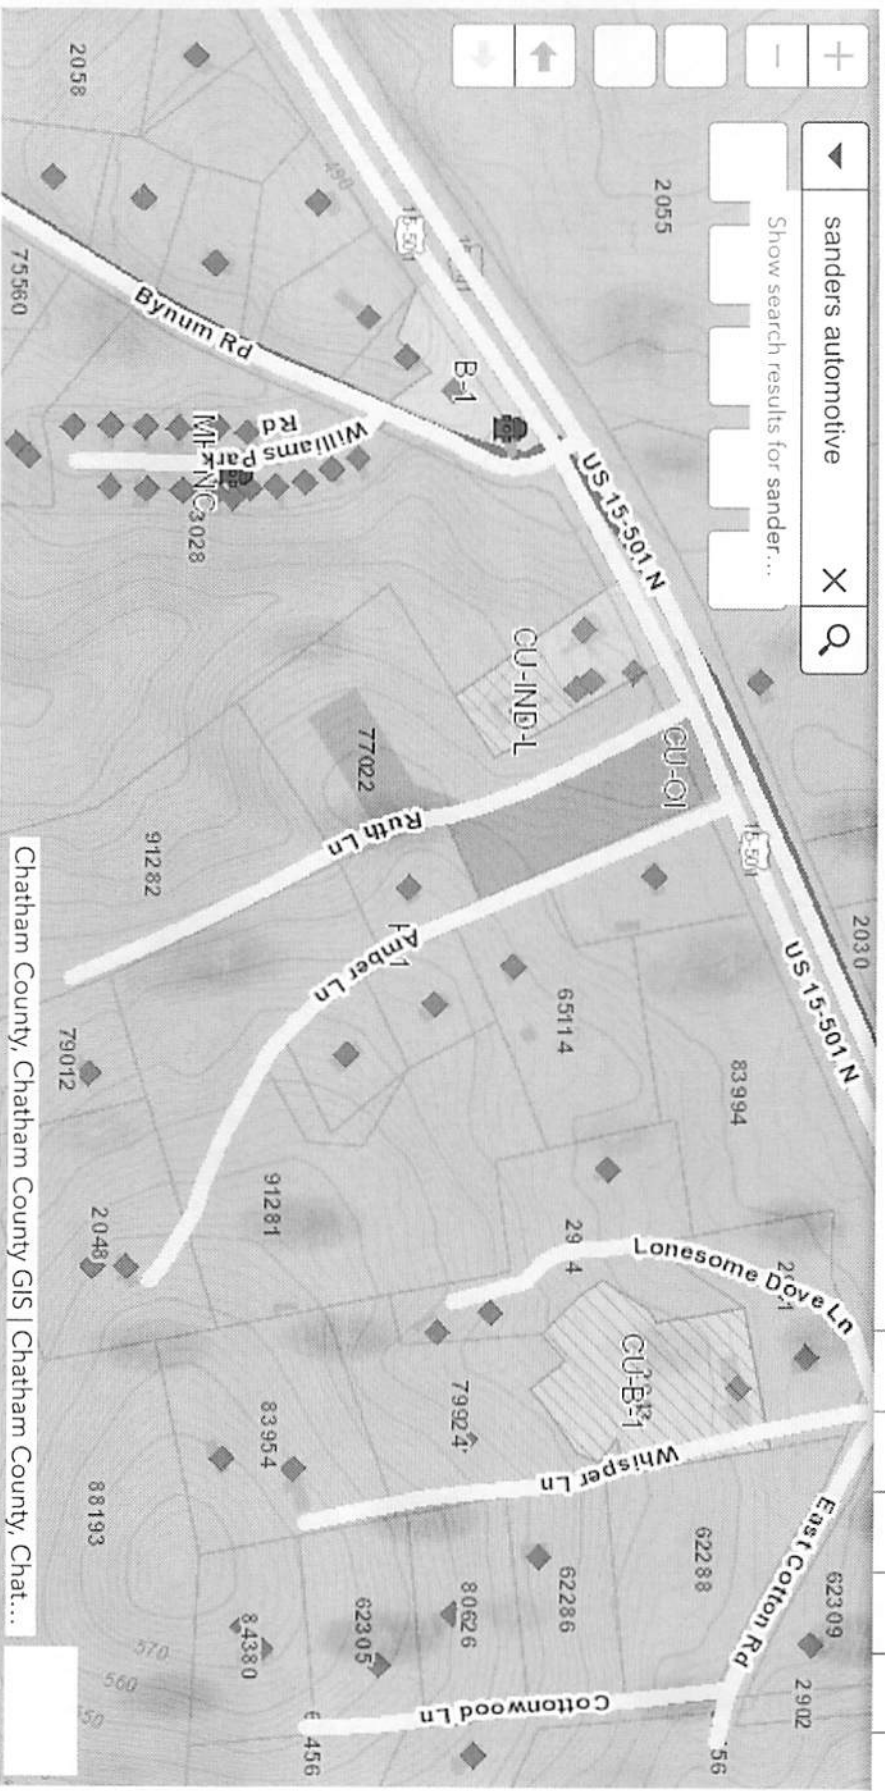

Chatham County Land Records Viewer

sanders automotive X

Show search results for sander...

Chatham County, Chatham County GIS | Chatham County, Chat...

-79.127260 35.781650 Degrees

Chatham County Land Records Viewer

sanders automotive X Q

Show search results for sander...

Chatham County, Chatham County GIS | Chatham County, Chat...

-79.127260 35.781650 Degrees

Chatham County Land Records Viewer

sanders automotive X

Show search results for sander...

-79.127274 35.781633 Degrees

Chatham County Land Records Viewer

sanders automotive X Q

Show search results for sander...

Chatham County, Chatham County GIS | Chatham County, Chat...

-79.127260 35.781650 Degrees