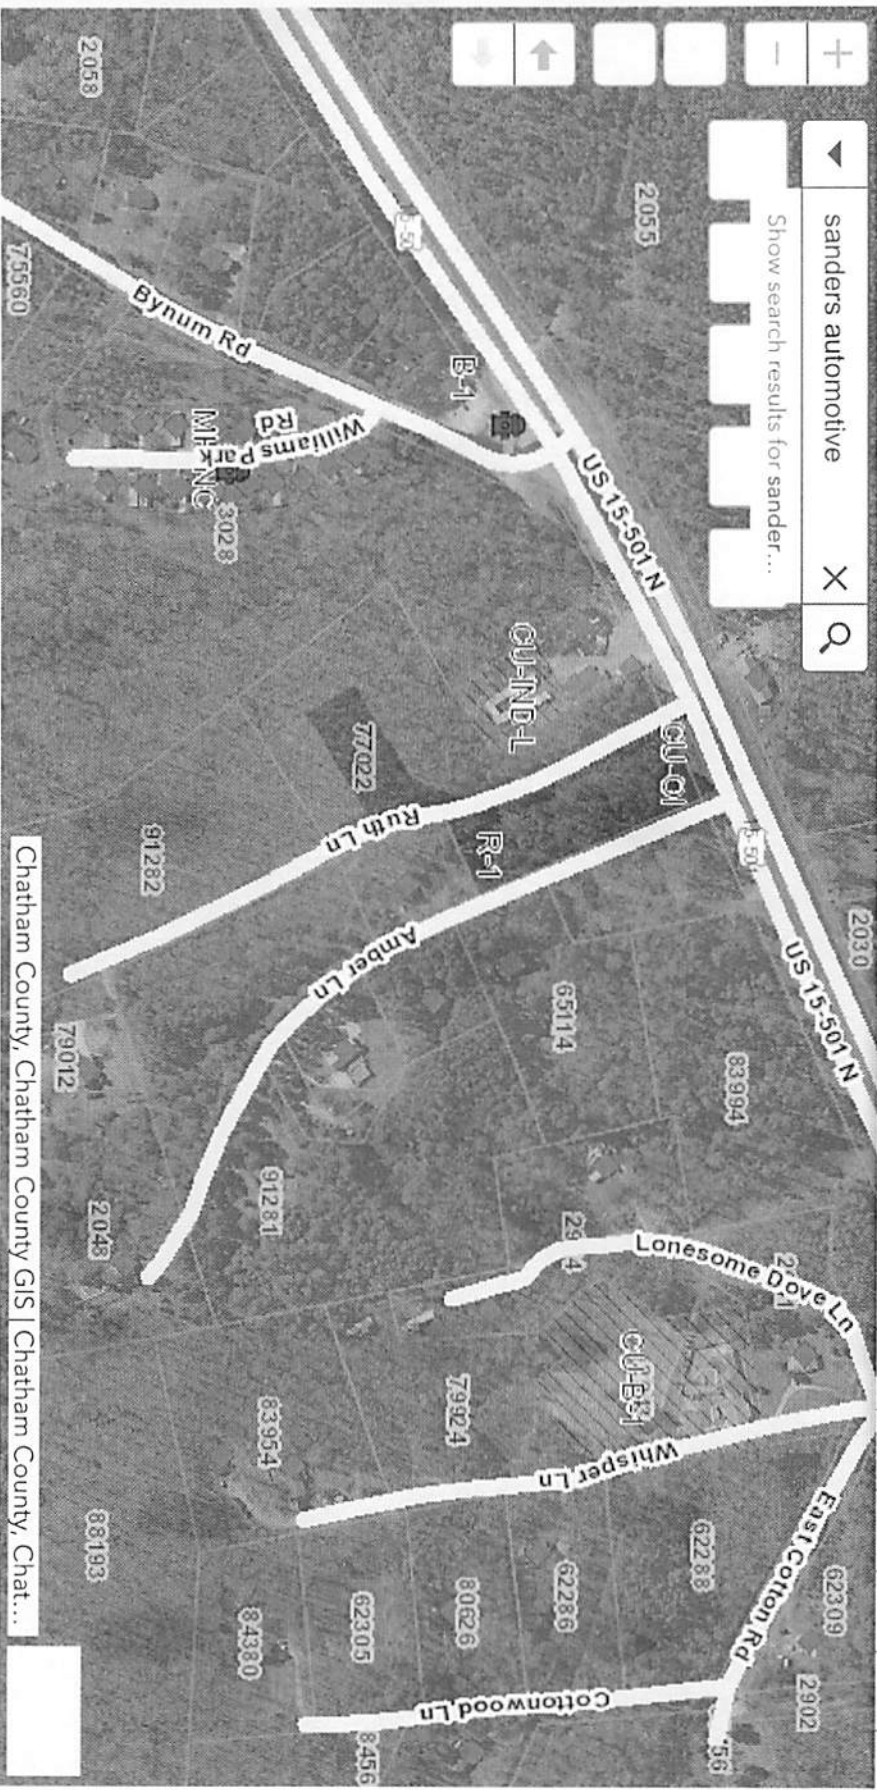

Chatham County Land Records Viewer

sanders automotive X

Show search results for sander...

Chatham County, Chatham County GIS | Chatham County, Chat...

-79.127260 35.781650 Degrees

Chatham County Land Records Viewer

sanders automotive X Q

Show search results for sander...

Chatham County, Chatham County GIS | Chatham County, Chat...

-79.127260 35.781650 Degrees

Chatham County Land Records Viewer

sanders automotive X

Show search results for sander...

-79.127274 35.781633 Degrees

Chatham County Land Records Viewer

sanders automotive X Q

Show search results for sander...

Chatham County, Chatham County GIS | Chatham County, Chat...

-79.127260 35.781650 Degrees