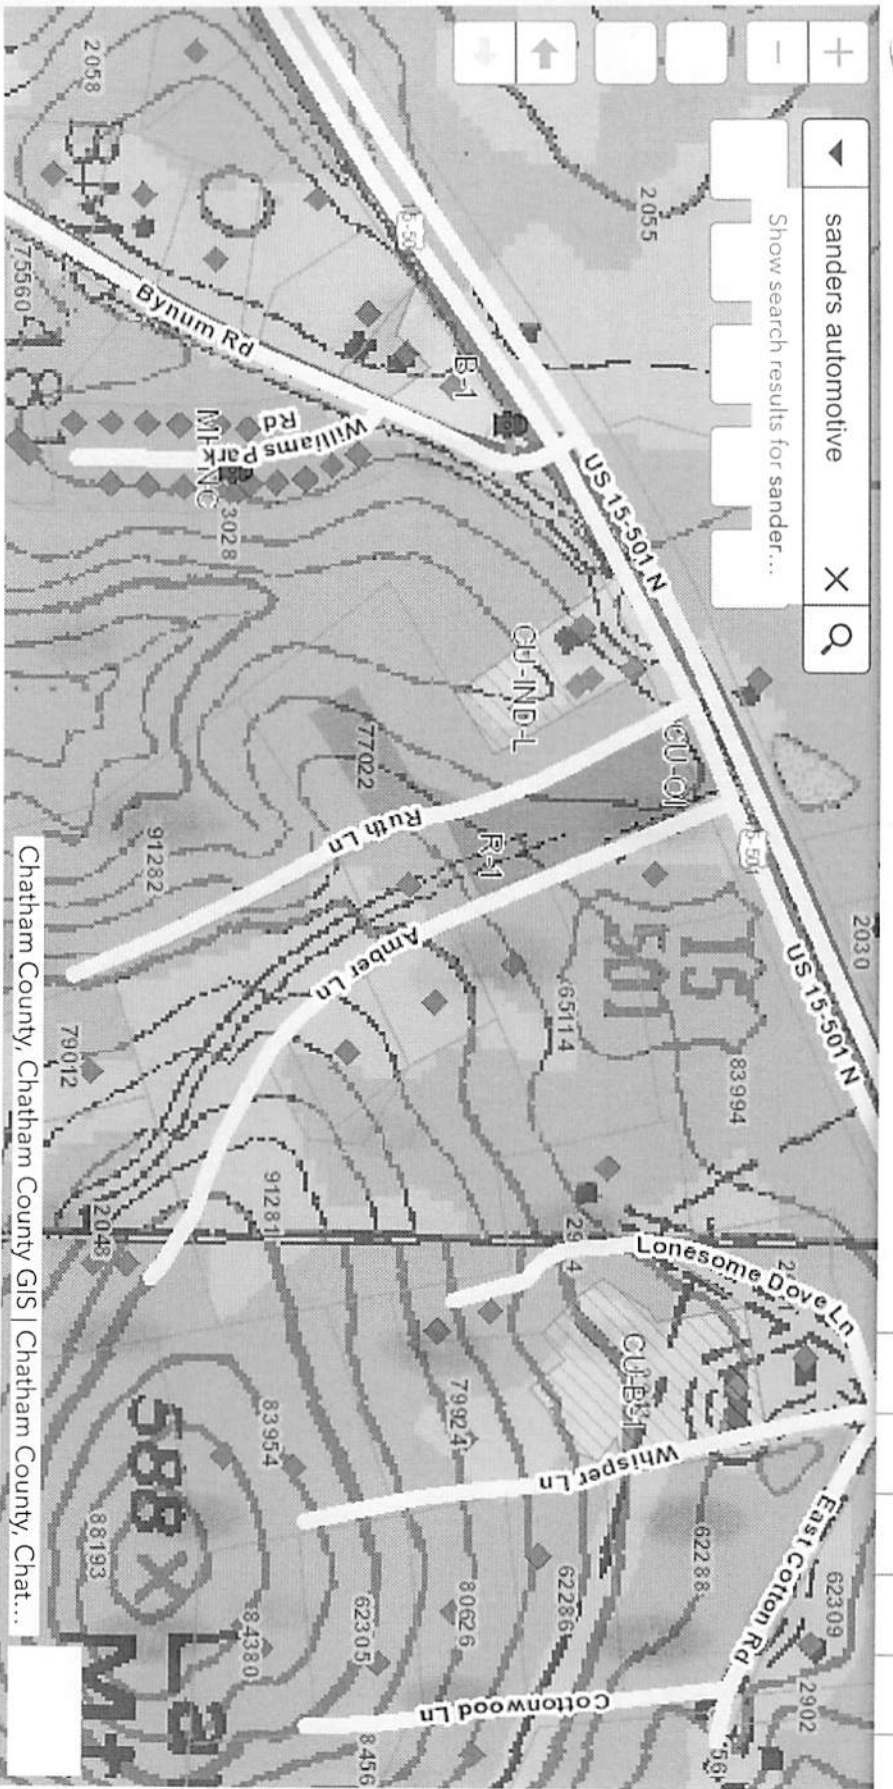

Chatham County Land Records Viewer

sanders automotive X

Show search results for sander...

Chatham County, Chatham County GIS | Chatham County, Chat...

-79.127260 35.781650 Degrees

Chatham County Land Records Viewer

sanders automotive X Q

Show search results for sander...

Chatham County, Chatham County GIS | Chatham County, Chat...

-79.127260 35.781650 Degrees

Chatham County Land Records Viewer

sanders automotive X

Show search results for sander...

-79.127274 35.781633 Degrees

Chatham County Land Records Viewer

sanders automotive X Q

Show search results for sander...

Chatham County, Chatham County GIS | Chatham County, Chat...

-79.127260 35.781650 Degrees