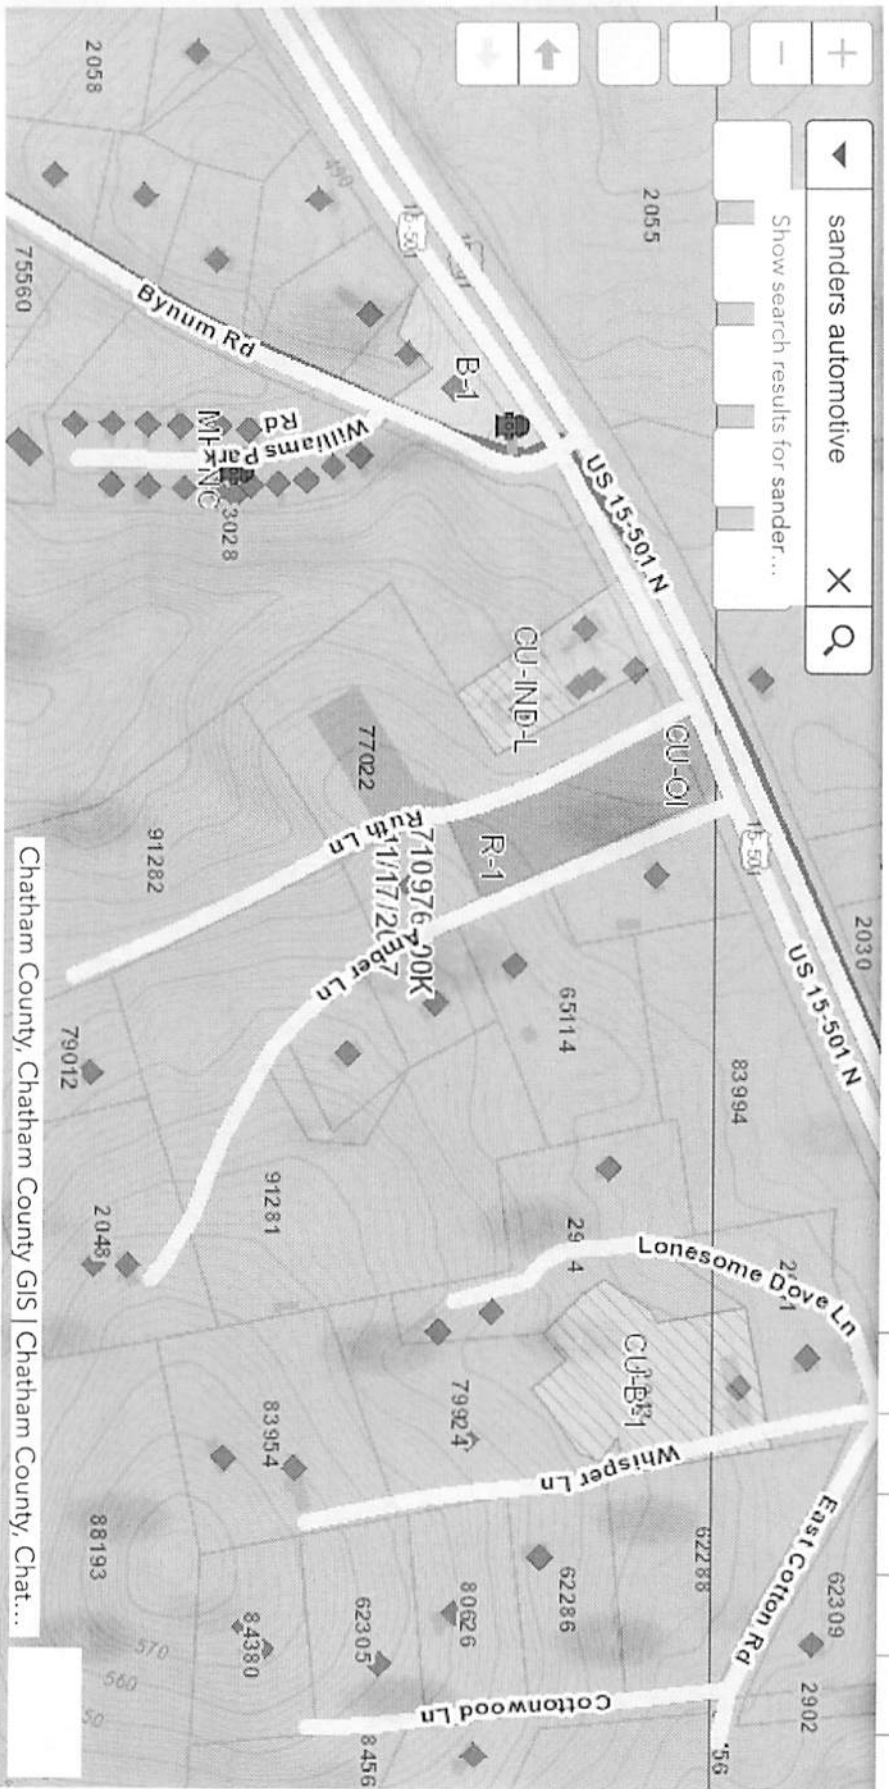

Chatham County Land Records Viewer

sanders automotive X

Show search results for sander...

Chatham County, Chatham County GIS | Chatham County, Chat...

-79.127260 35.781650 Degrees

Chatham County Land Records Viewer

sanders automotive X Q

Show search results for sander...

Chatham County, Chatham County GIS | Chatham County, Chat...

-79.127260 35.781650 Degrees

Chatham County Land Records Viewer

sanders automotive X

Show search results for sander...

-79.127274 35.781633 Degrees

Chatham County Land Records Viewer

sanders automotive X Q

Show search results for sander...

Chatham County, Chatham County GIS | Chatham County, Chat...

-79.127260 35.781650 Degrees