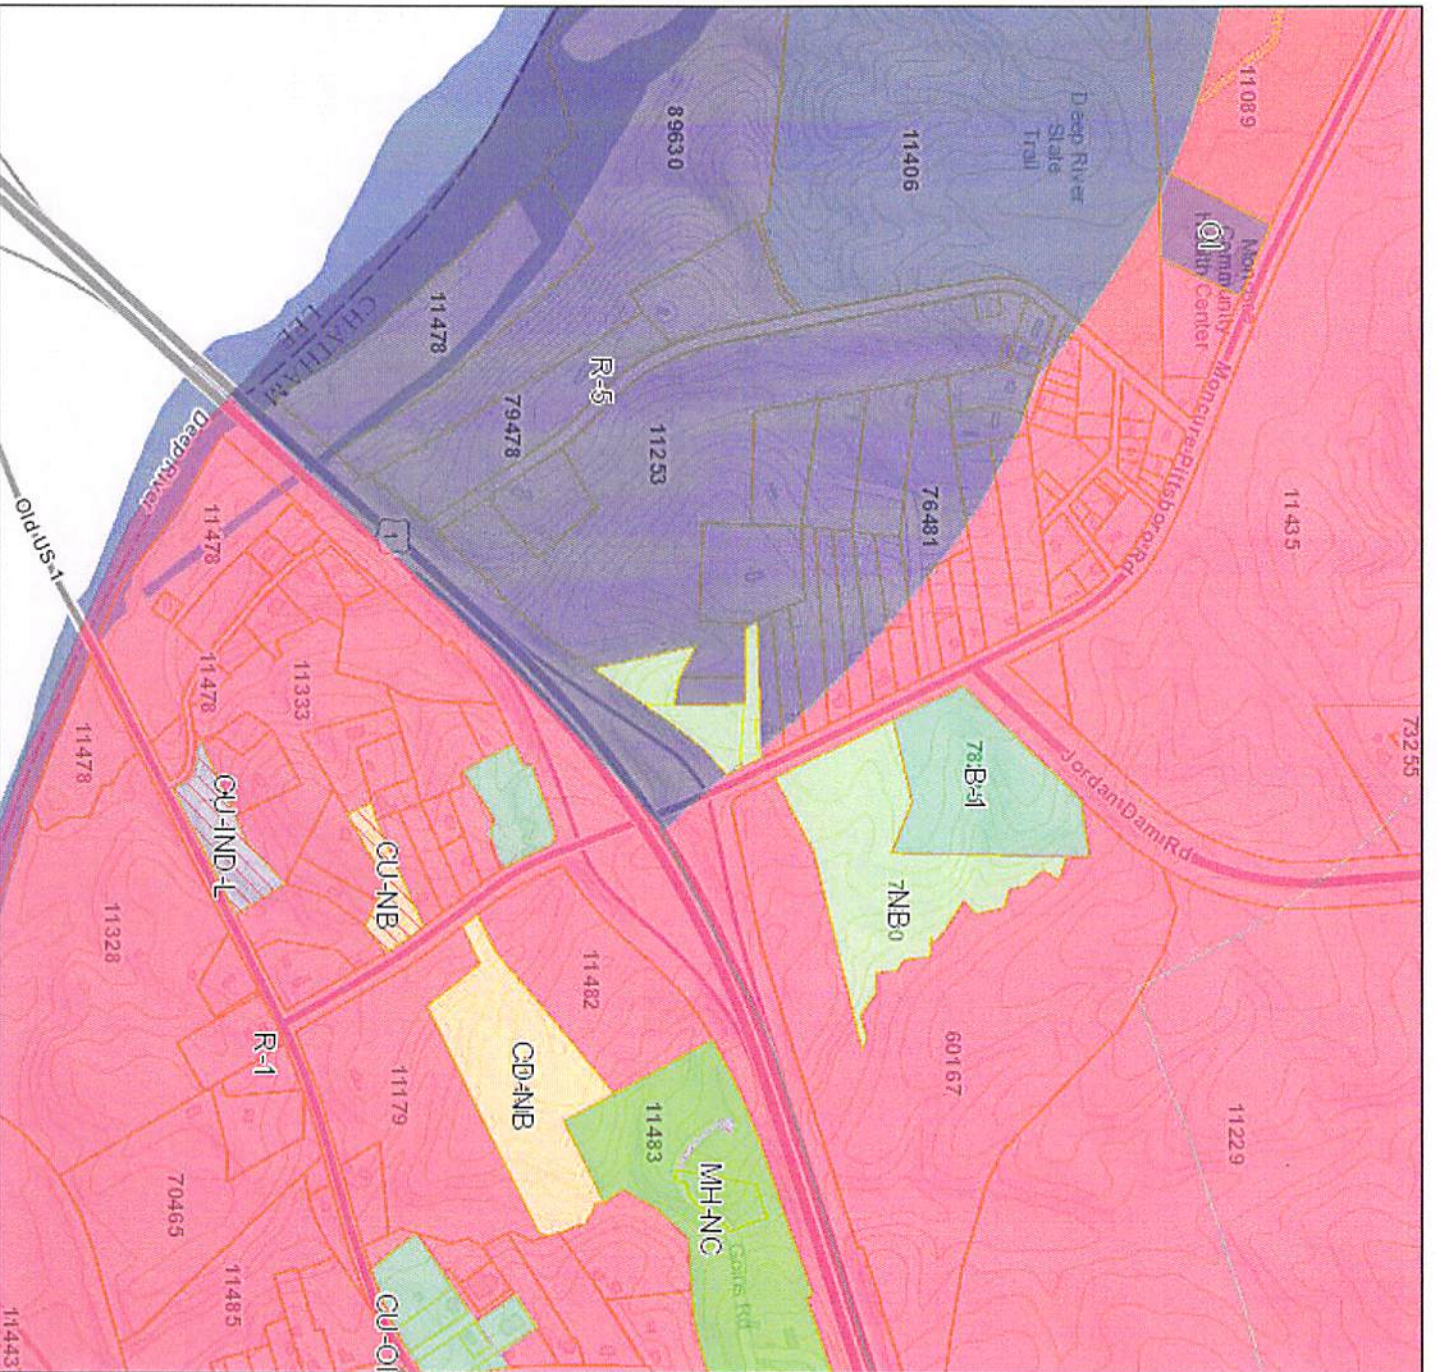

Maps of Property on Following Pages

**Final Survey Prepared for Chatham County Alcoholic Beverage Control Board,
prepared by Infinite Land Design, P.C., dated 4/4/2018**

Chatham County GIS Map, Parcel 83475

Chatham County Tax Map

Service Layer Credits: Chatham County,
Chatham County GIS

Date: 2/26/2019
Time: 11:00:29 AM

Chatham County Tax Map

Service Layer Credits: Chatham County,
Chatham County GIS

Date: 2/26/2019
Time: 11:03:49 AM