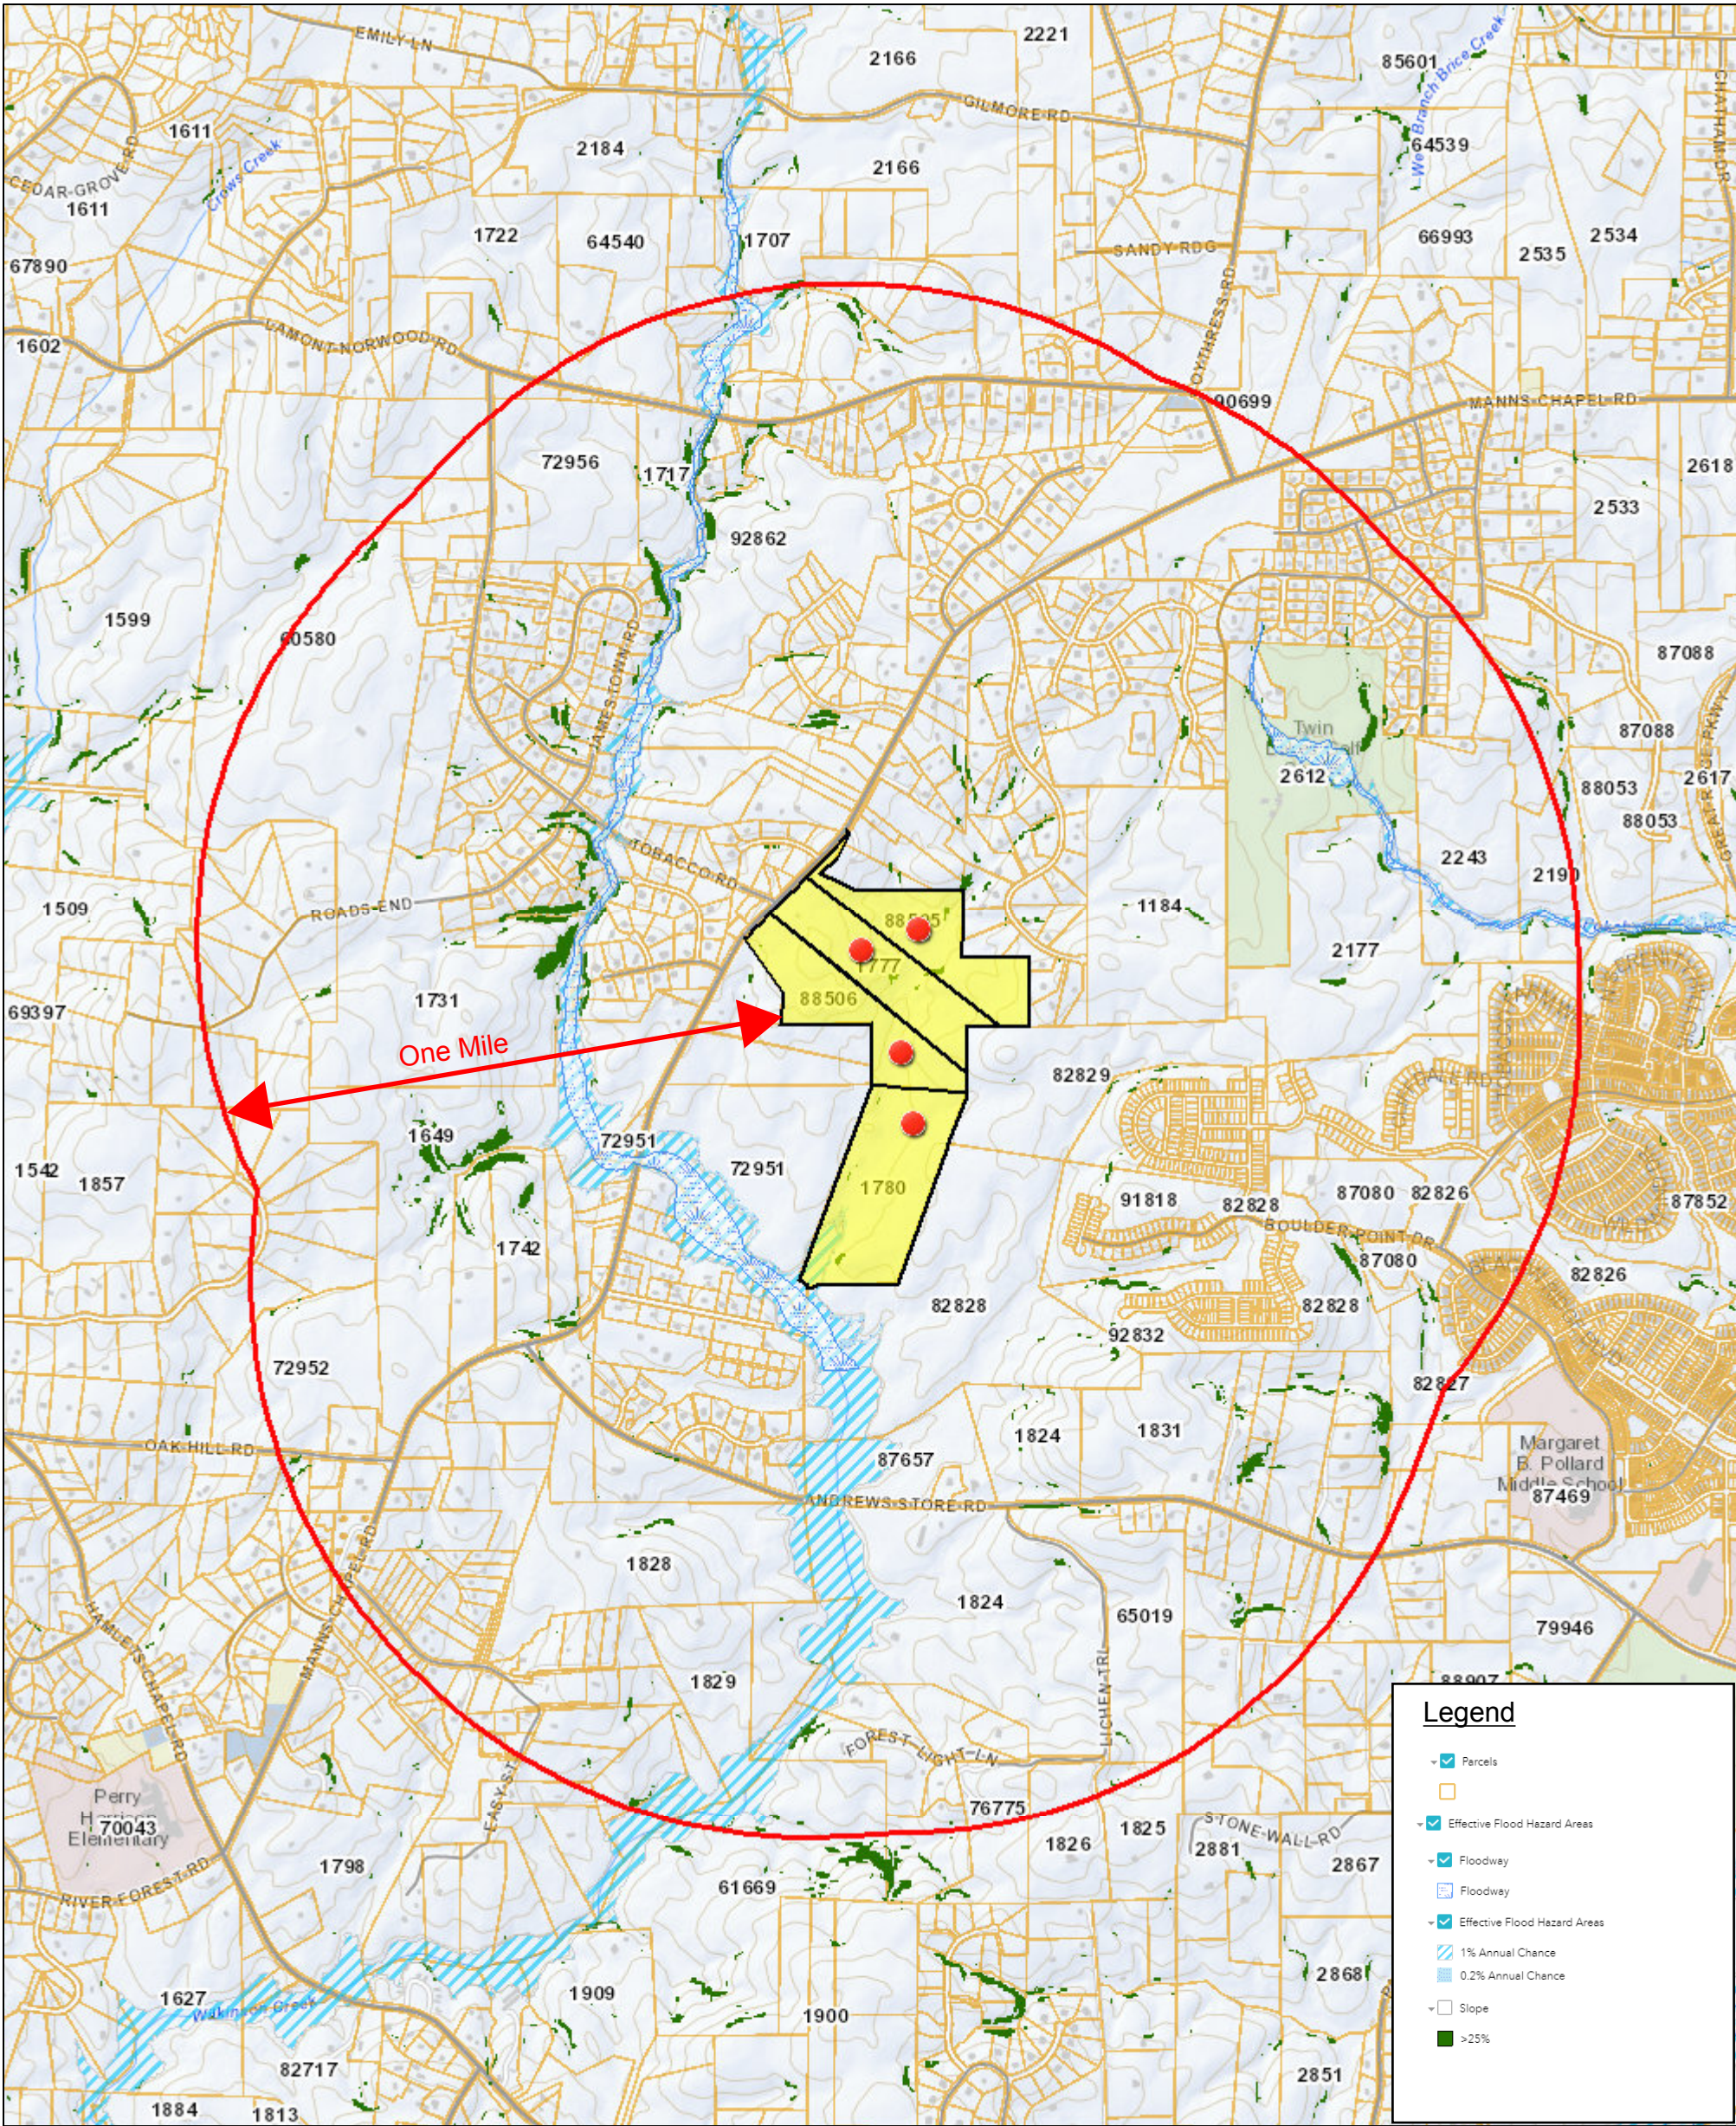

Ryan's Crossing-Fragmentation Map (Map #1 of 2)

Service Layer Credits: Chatham County, Chatham County GIS

Date: 5/24/2018
Time: 2:25:52 PM

Ryan's Crossing-Fragmentation Map (Map #2 of 2)

Legend

-  Evaluation Area
-  1 Mile Radius
-  2017 NC Natural Heritage Program Elemental Occurrences & Significant Natural Areas

NC Natural Heritage Program Map

Project No.
13203.W8
Scale:
1 = 1000'
Project Mgr.:
BZ
1/02/18
Ryan's Crossing Site
Chatham County, NC
Chatham County GIS
NC OneMap
Prepared by: DM

S&EC Soil & Environmental Consultants, PA
8412 Falls of Neuse Road, Suite 104, Raleigh, NC 27615 • Phone: (919) 846-5900 • Fax: (919) 846-9467
sandec.com