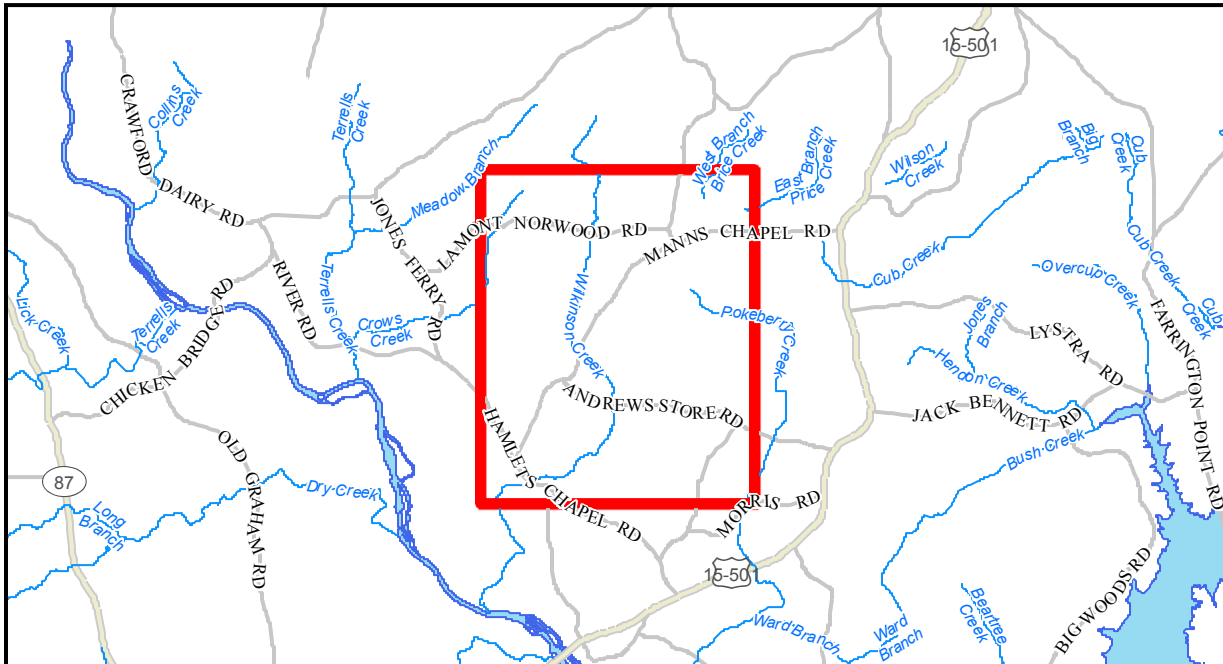

Ryan's Crossing-Fragmentation Map (Map #1 of 2)

Service Layer Credits: Chatham County, Chatham County GIS

Date: 5/24/2018
Time: 2:25:52 PM

Ryan's Crossing-Fragmentation Map (Map #2 of 2)

Legend

-  Evaluation Area
-  1 Mile Radius
-  2017 NC Natural Heritage Program Elemental Occurrences & Significant Natural Areas

NC Natural Heritage Program Map

Project No.
13203.W8
Scale:
1 = 1000'
Project Mgr.:
BZ
1/02/18
Ryan's Crossing Site
Chatham County, NC
Chatham County GIS
NC OneMap
Prepared by: DM

S&EC Soil & Environmental Consultants, PA
8412 Falls of Neuse Road, Suite 104, Raleigh, NC 27615 • Phone: (919) 846-5900 • Fax: (919) 846-9467
sandec.com