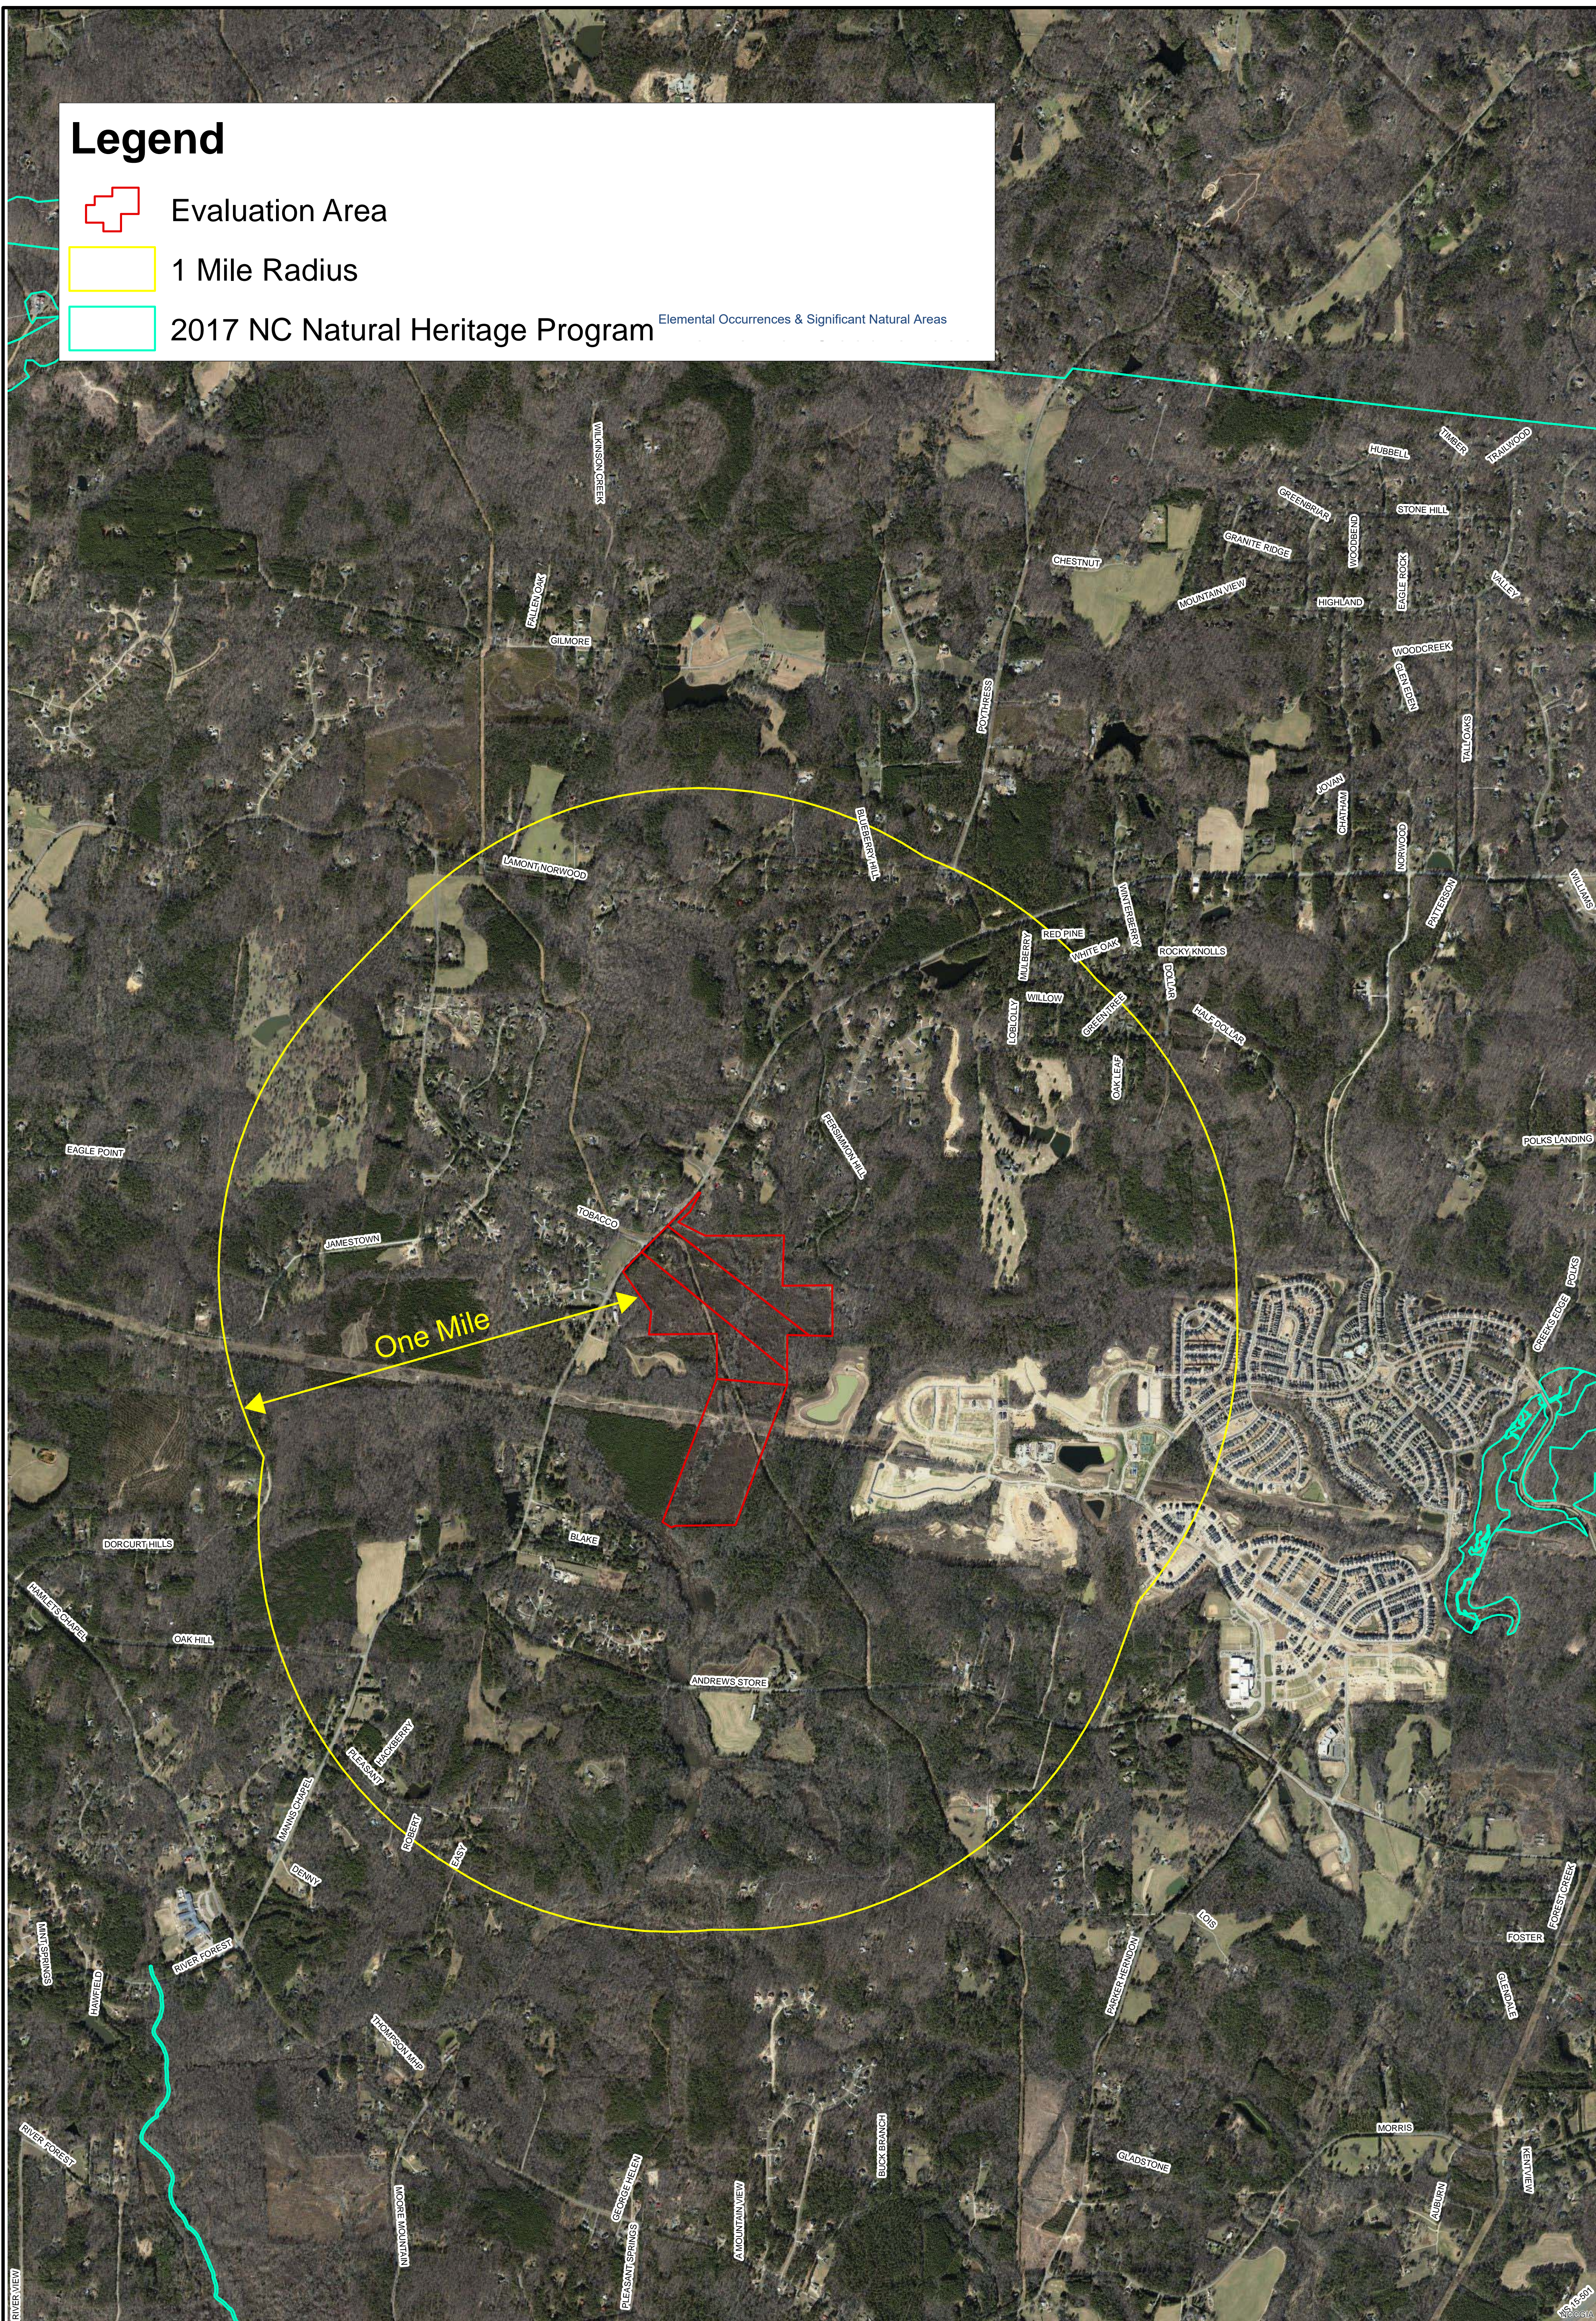

Ryan's Crossing-Fragmentation Map (Map #1 of 2)

Service Layer Credits: Chatham County, Chatham County GIS

Date: 5/24/2018
Time: 2:25:52 PM

Ryan's Crossing-Fragmentation Map (Map #2 of 2)

Legend

-  Evaluation Area
-  1 Mile Radius
-  2017 NC Natural Heritage Program Elemental Occurrences & Significant Natural Areas

NC Natural Heritage Program Map

Project No.
13203.W8
Scale:
1 = 1000'
Project Mgr.:
BZ
1/02/18
Ryan's Crossing Site
Chatham County, NC
Chatham County GIS
NC OneMap
Prepared by: DM

S&EC Soil & Environmental Consultants, PA
8412 Falls of Neuse Road, Suite 104, Raleigh, NC 27615 • Phone: (919) 846-5900 • Fax: (919) 846-9467
sandec.com