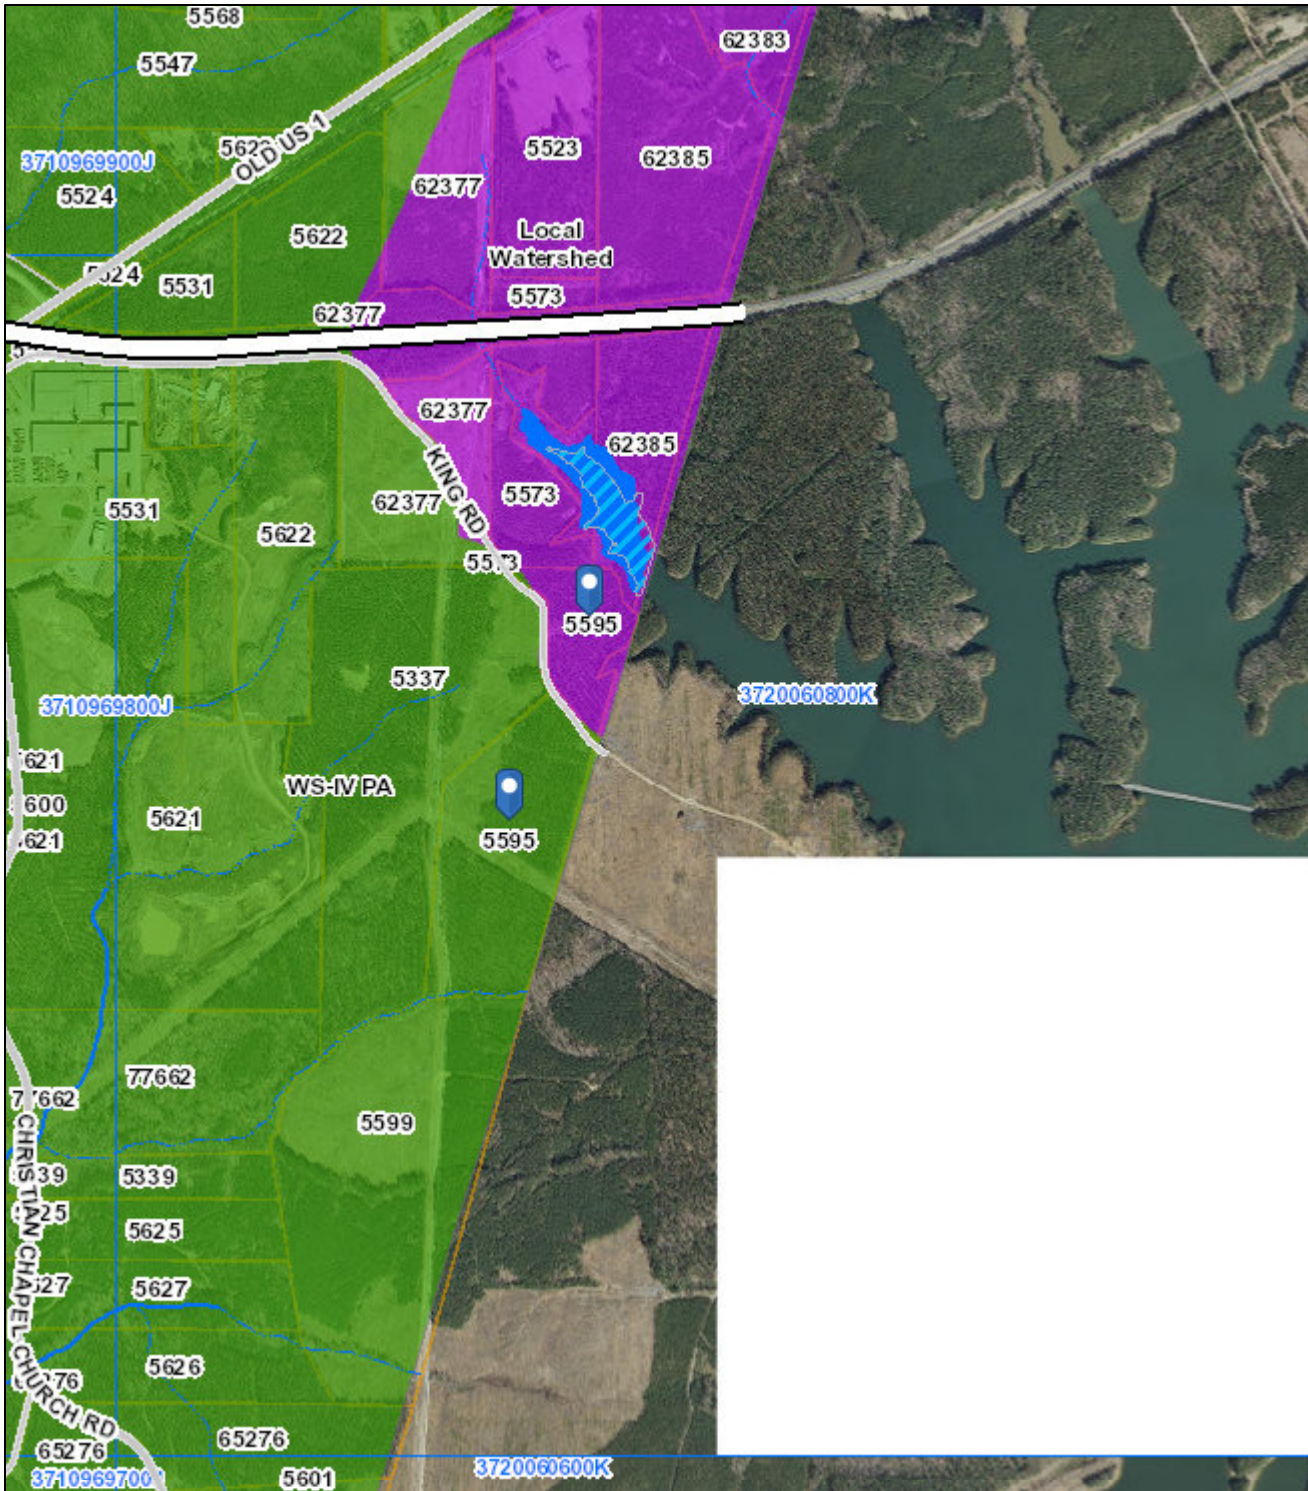

Chatham County Watershed Map

Service Layer Credits: Chatham County, Chatham County EOC, Chatham County GIS NC911, Chatham County, Chatham County

Date: 9/25/2017
Time: 12:34:15 PM