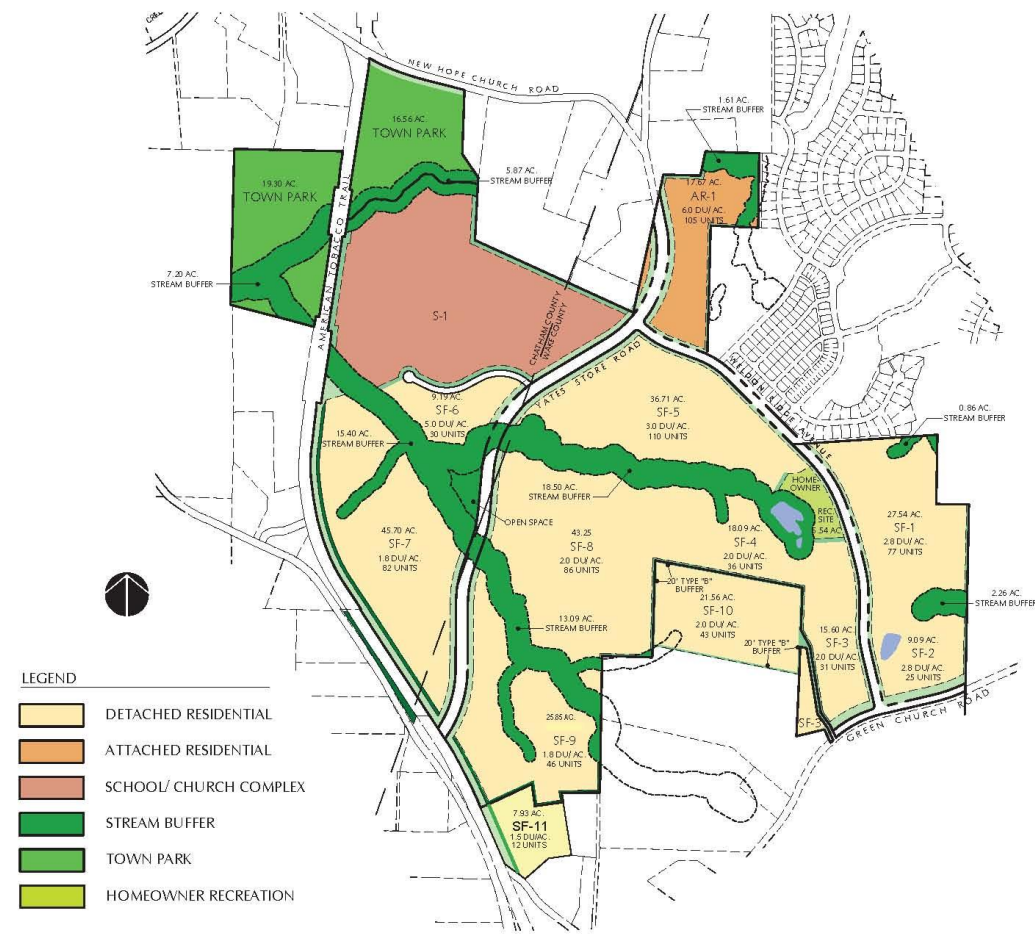

Currently Adopted Joint Plan

Requested Joint Plan Amendment

Currently Approved Master Plan

MASTER LAND USE PLAN
WELDON RIDGE
 CARY NORTH CAROLINA

Requested Master Plan Amendment (Pending with the Town of Cary)

MASTER LAND USE PLAN
WELDON RIDGE
 CARY NORTH CAROLINA
 MAY 5, 2017