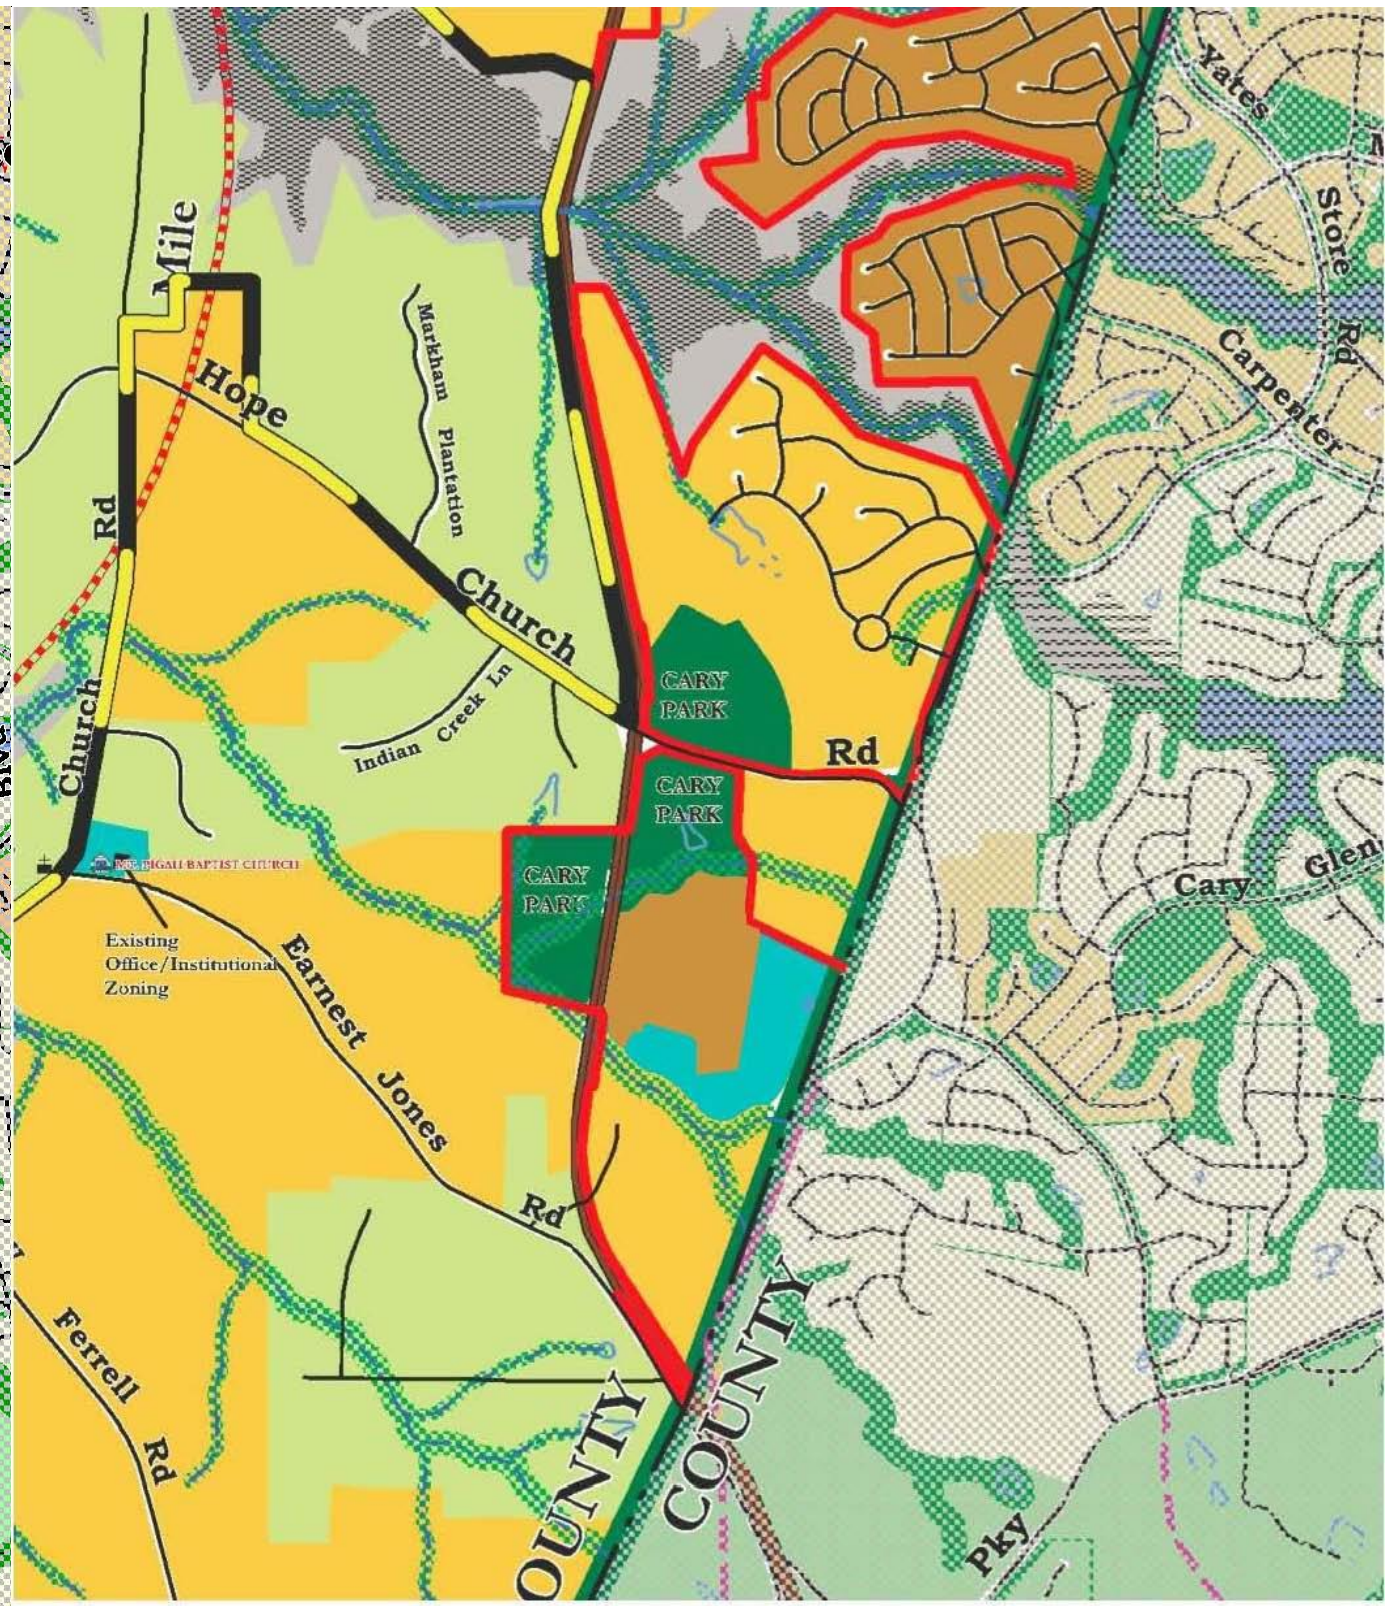

Currently Adopted Joint Plan

Requested Joint Plan Amendment

Currently Approved Master Plan

MASTER LAND USE PLAN
WELDON RIDGE
 CARY NORTH CAROLINA

Requested Master Plan Amendment (Pending with the Town of Cary)

MASTER LAND USE PLAN
WELDON RIDGE
 CARY NORTH CAROLINA
 MAY 5, 2017