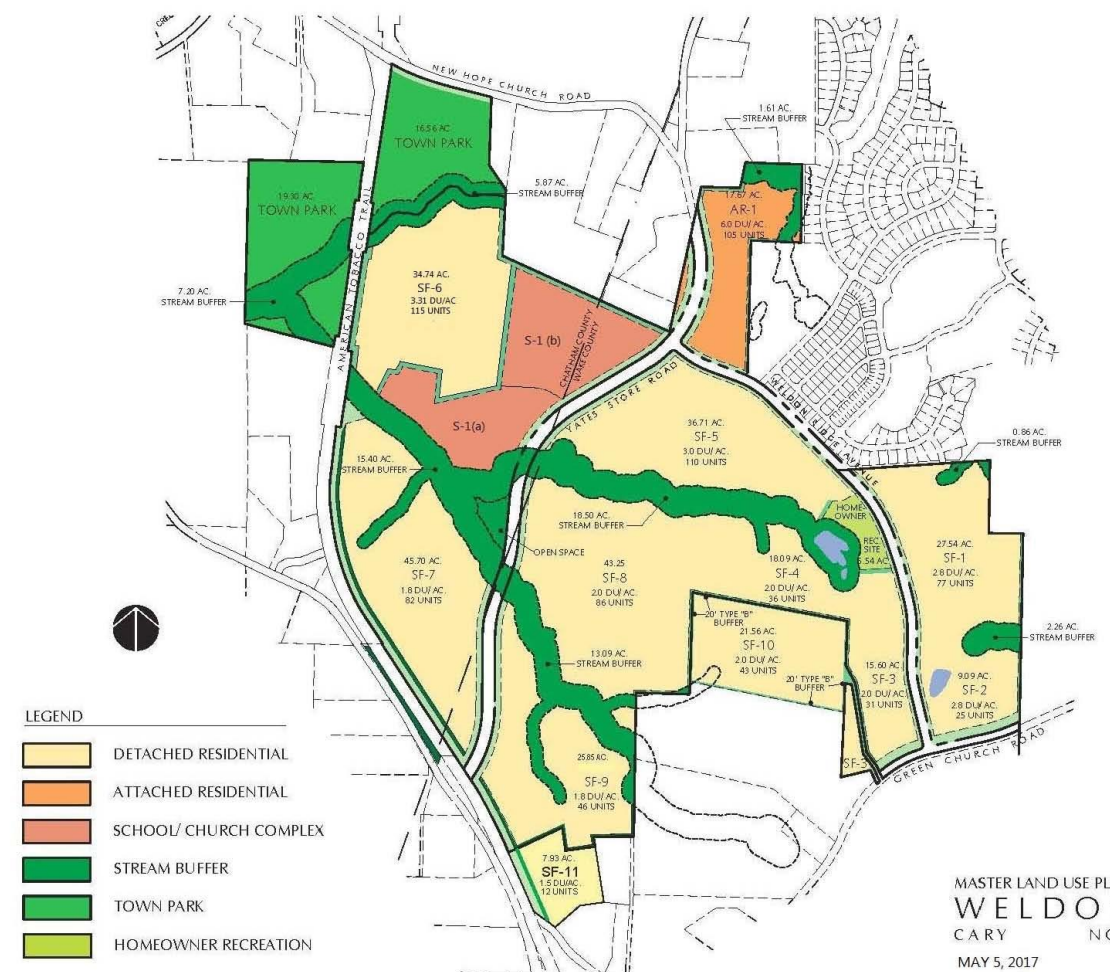

Currently Adopted Joint Plan

Requested Joint Plan Amendment

Currently Approved Master Plan

MASTER LAND USE PLAN
WELDON RIDGE
 CARY NORTH CAROLINA

Requested Master Plan Amendment (Pending with the Town of Cary)

MASTER LAND USE PLAN
WELDON RIDGE
 CARY NORTH CAROLINA
 MAY 5, 2017