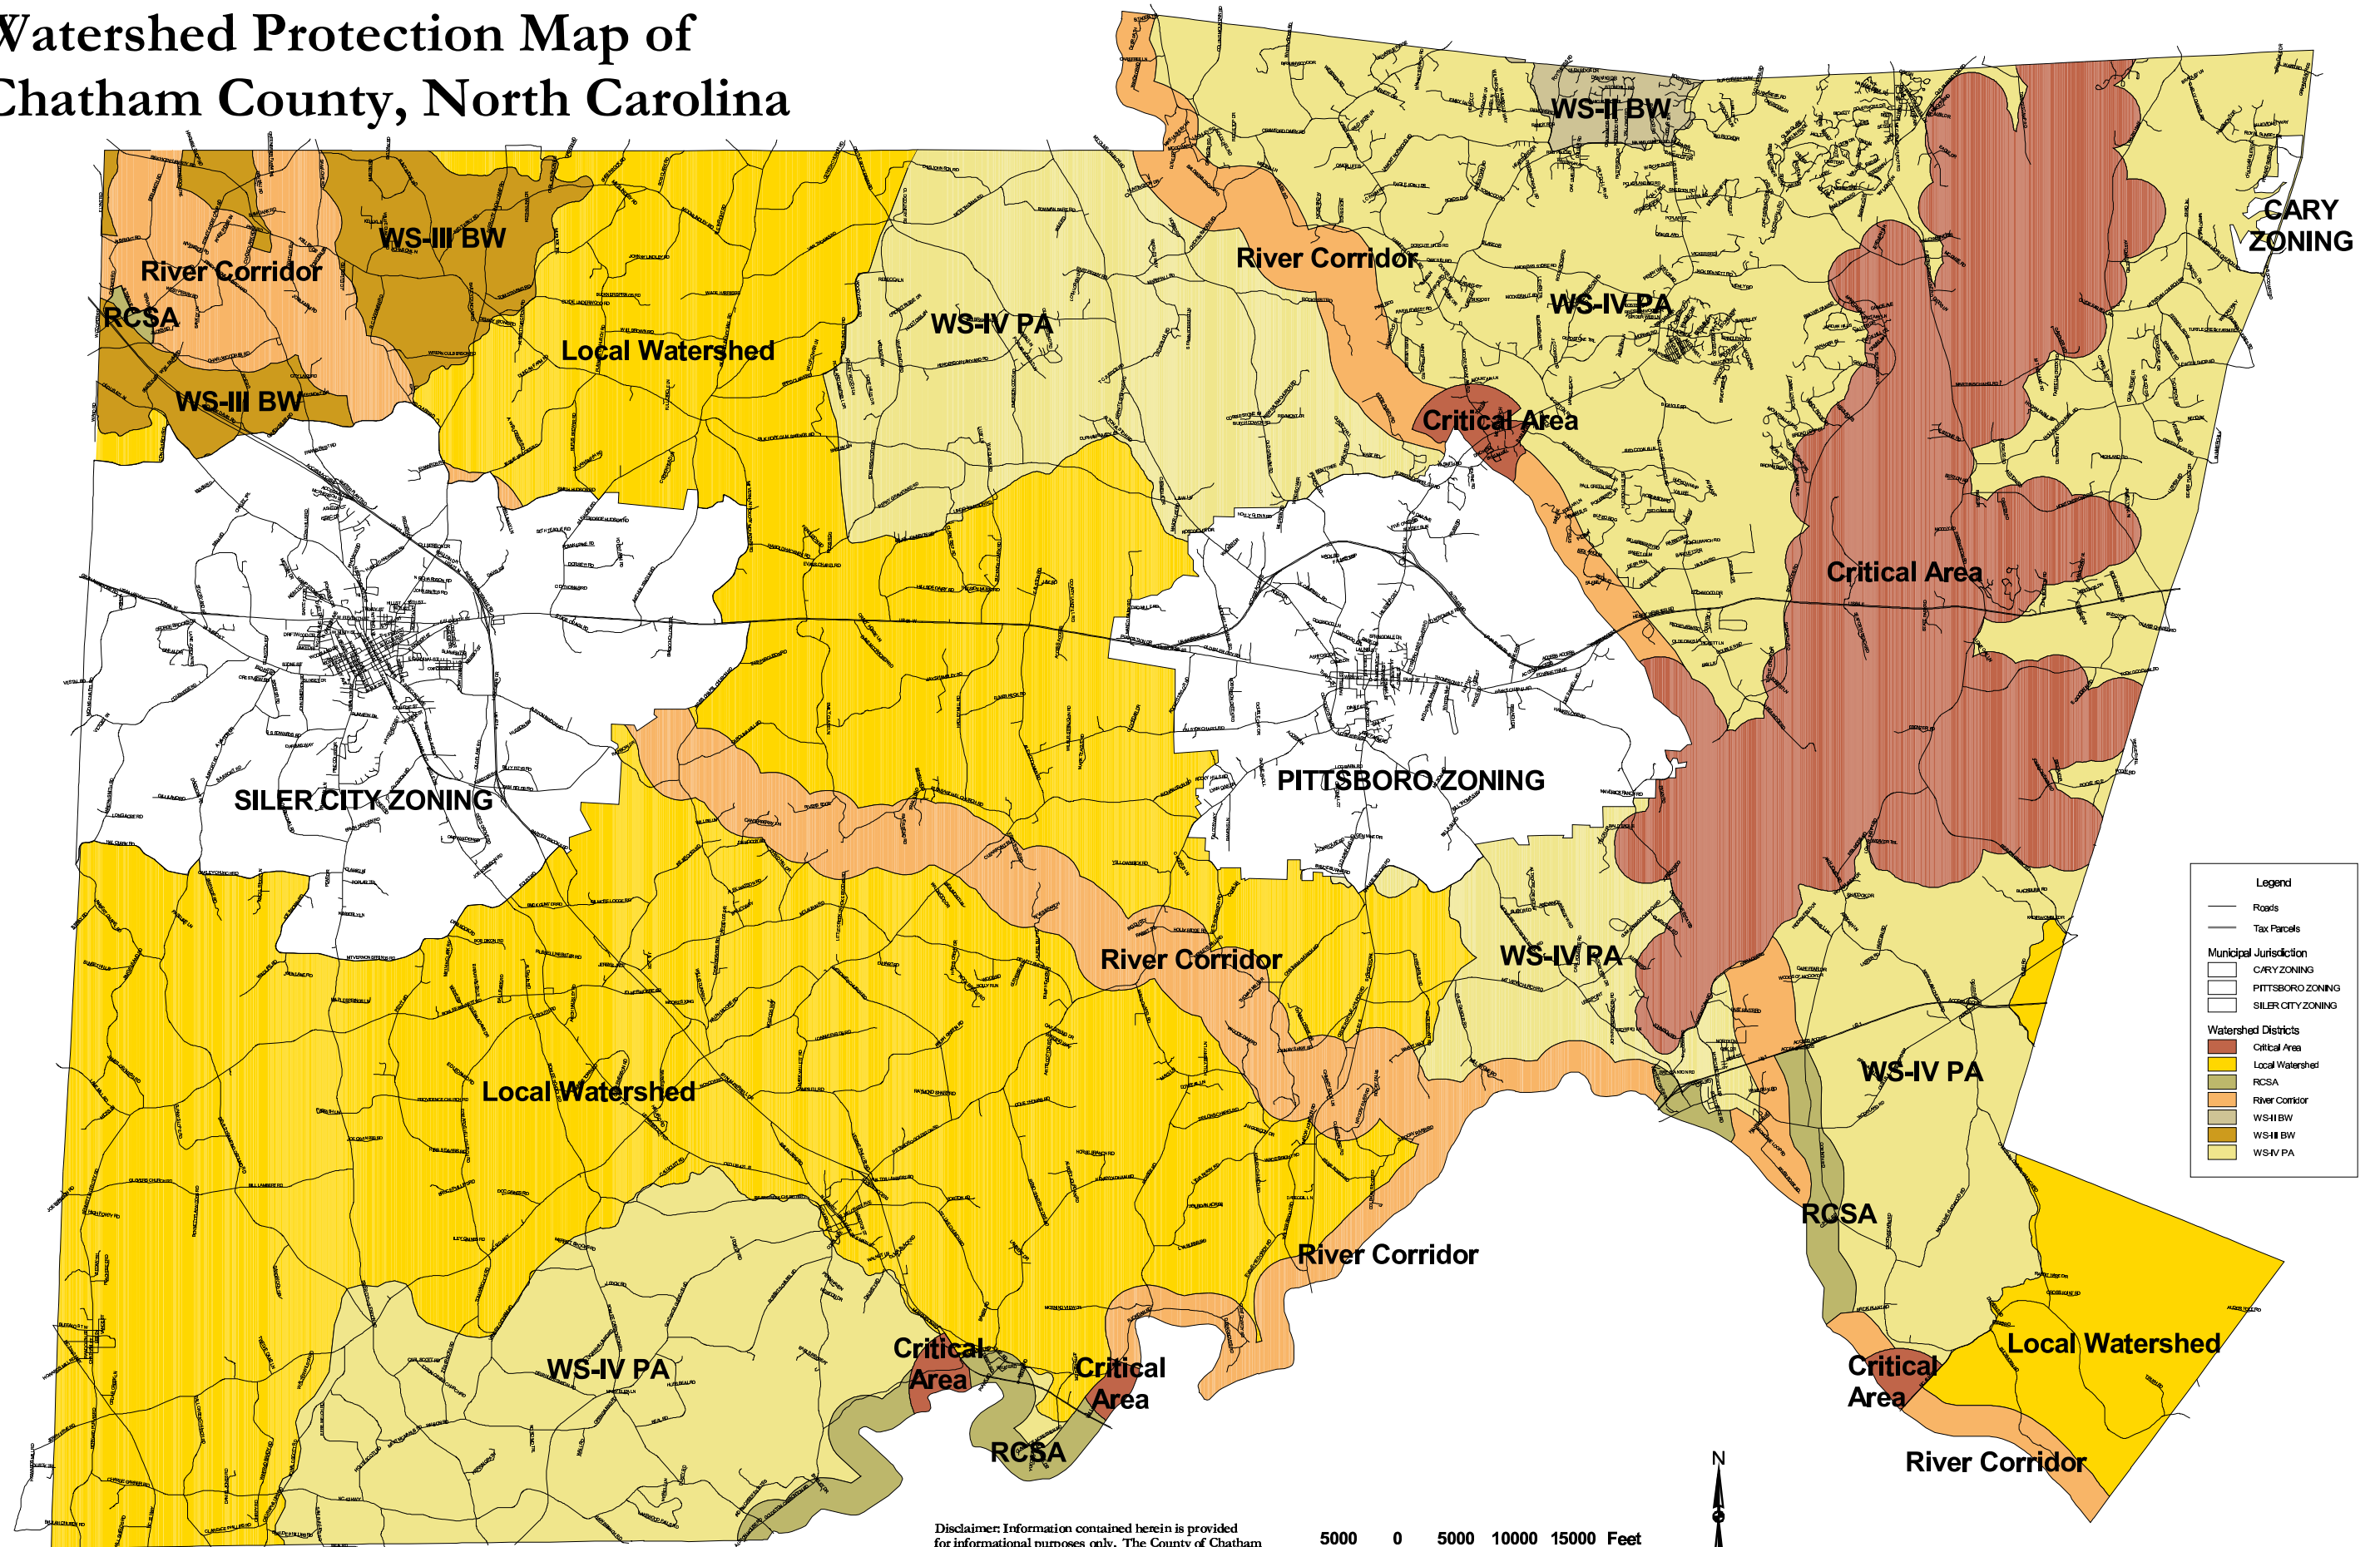

# Watershed Protection Map of Chatham County, North Carolina

Disclaimer: Information contained herein is provided for informational purposes only. The County of Chatham provides geographic information systems (GIS) data, maps, and metadata with no claim as to the completeness, usefulness, or accuracy of its content, positional or otherwise.