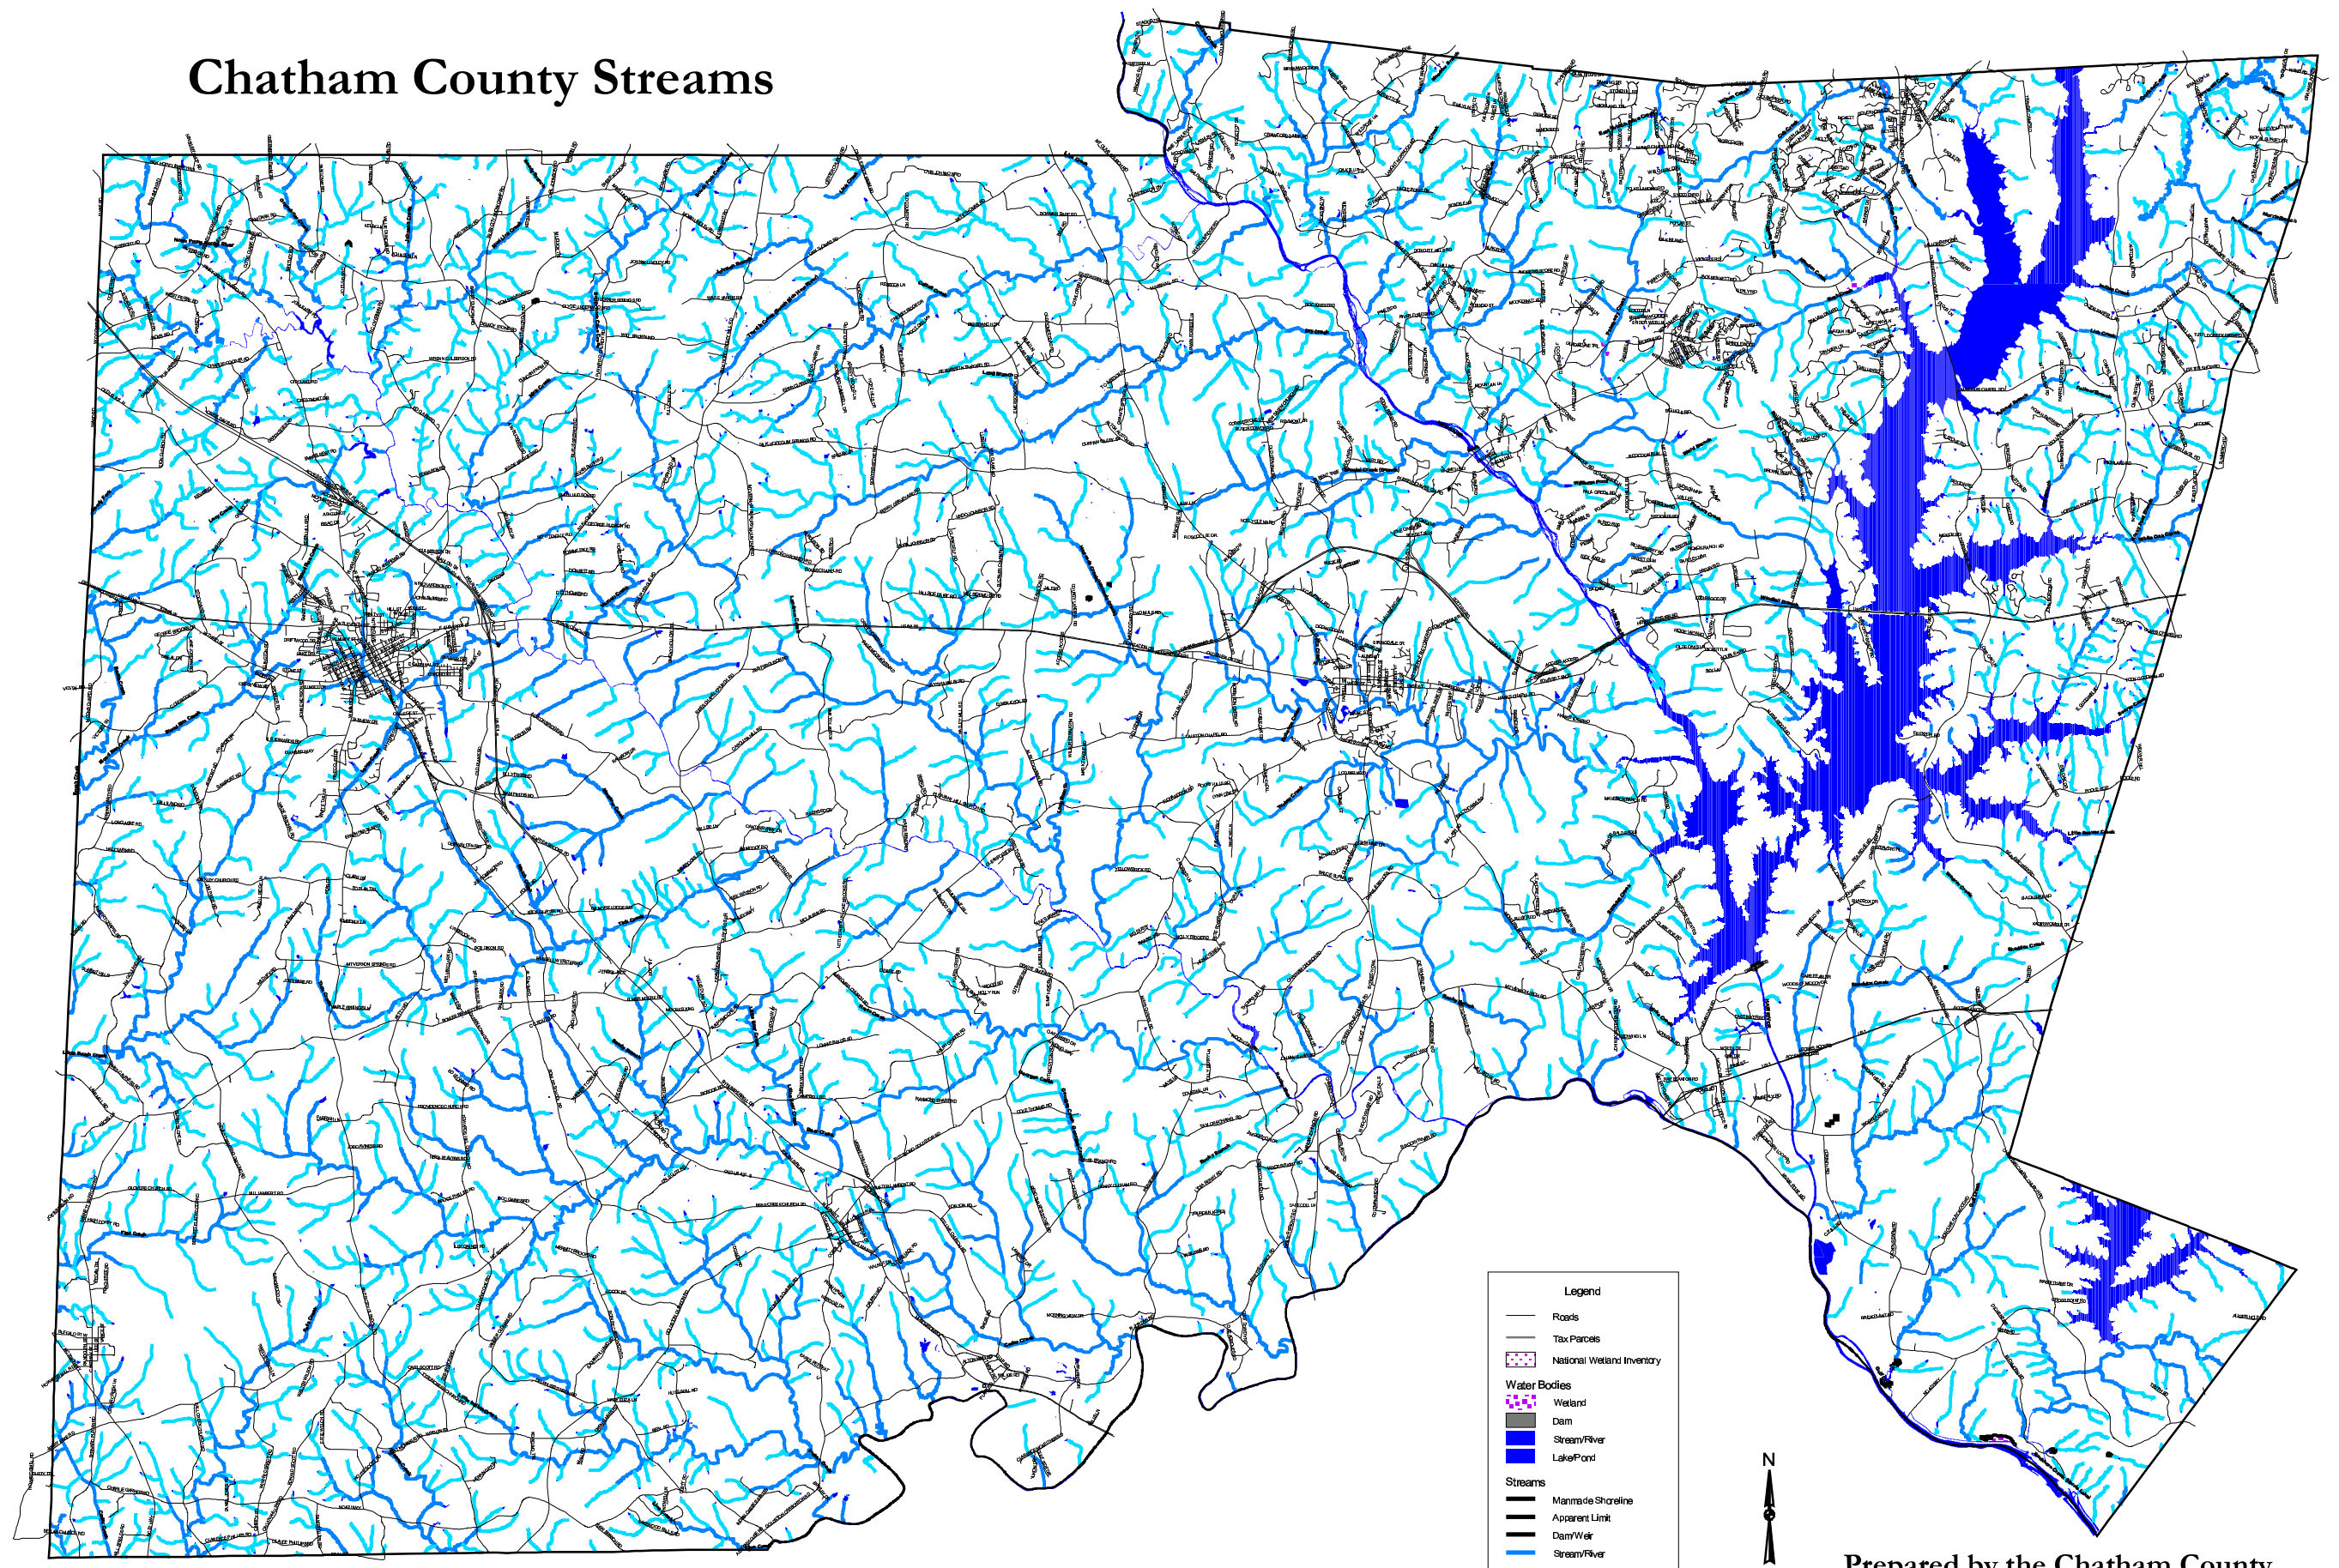

# Chatham County Streams

Disclaimer: Information contained herein is provided for informational purposes only. The County of Chatham provides geographic information systems (GIS) data, maps, and metadata with no claim as to the completeness, usefulness, or accuracy of its content, positional or otherwise.

**Legend**

- Roads
- Tax Parcels
- National Wetland Inventory
- Water Bodies**
- Wetland
- Dam
- Stream/River
- Lake/Pond
- Streams**
- Manmade Shoreline
- Apparent Limit
- Dam/Wet
- Stream/River
- Intermittent Stream