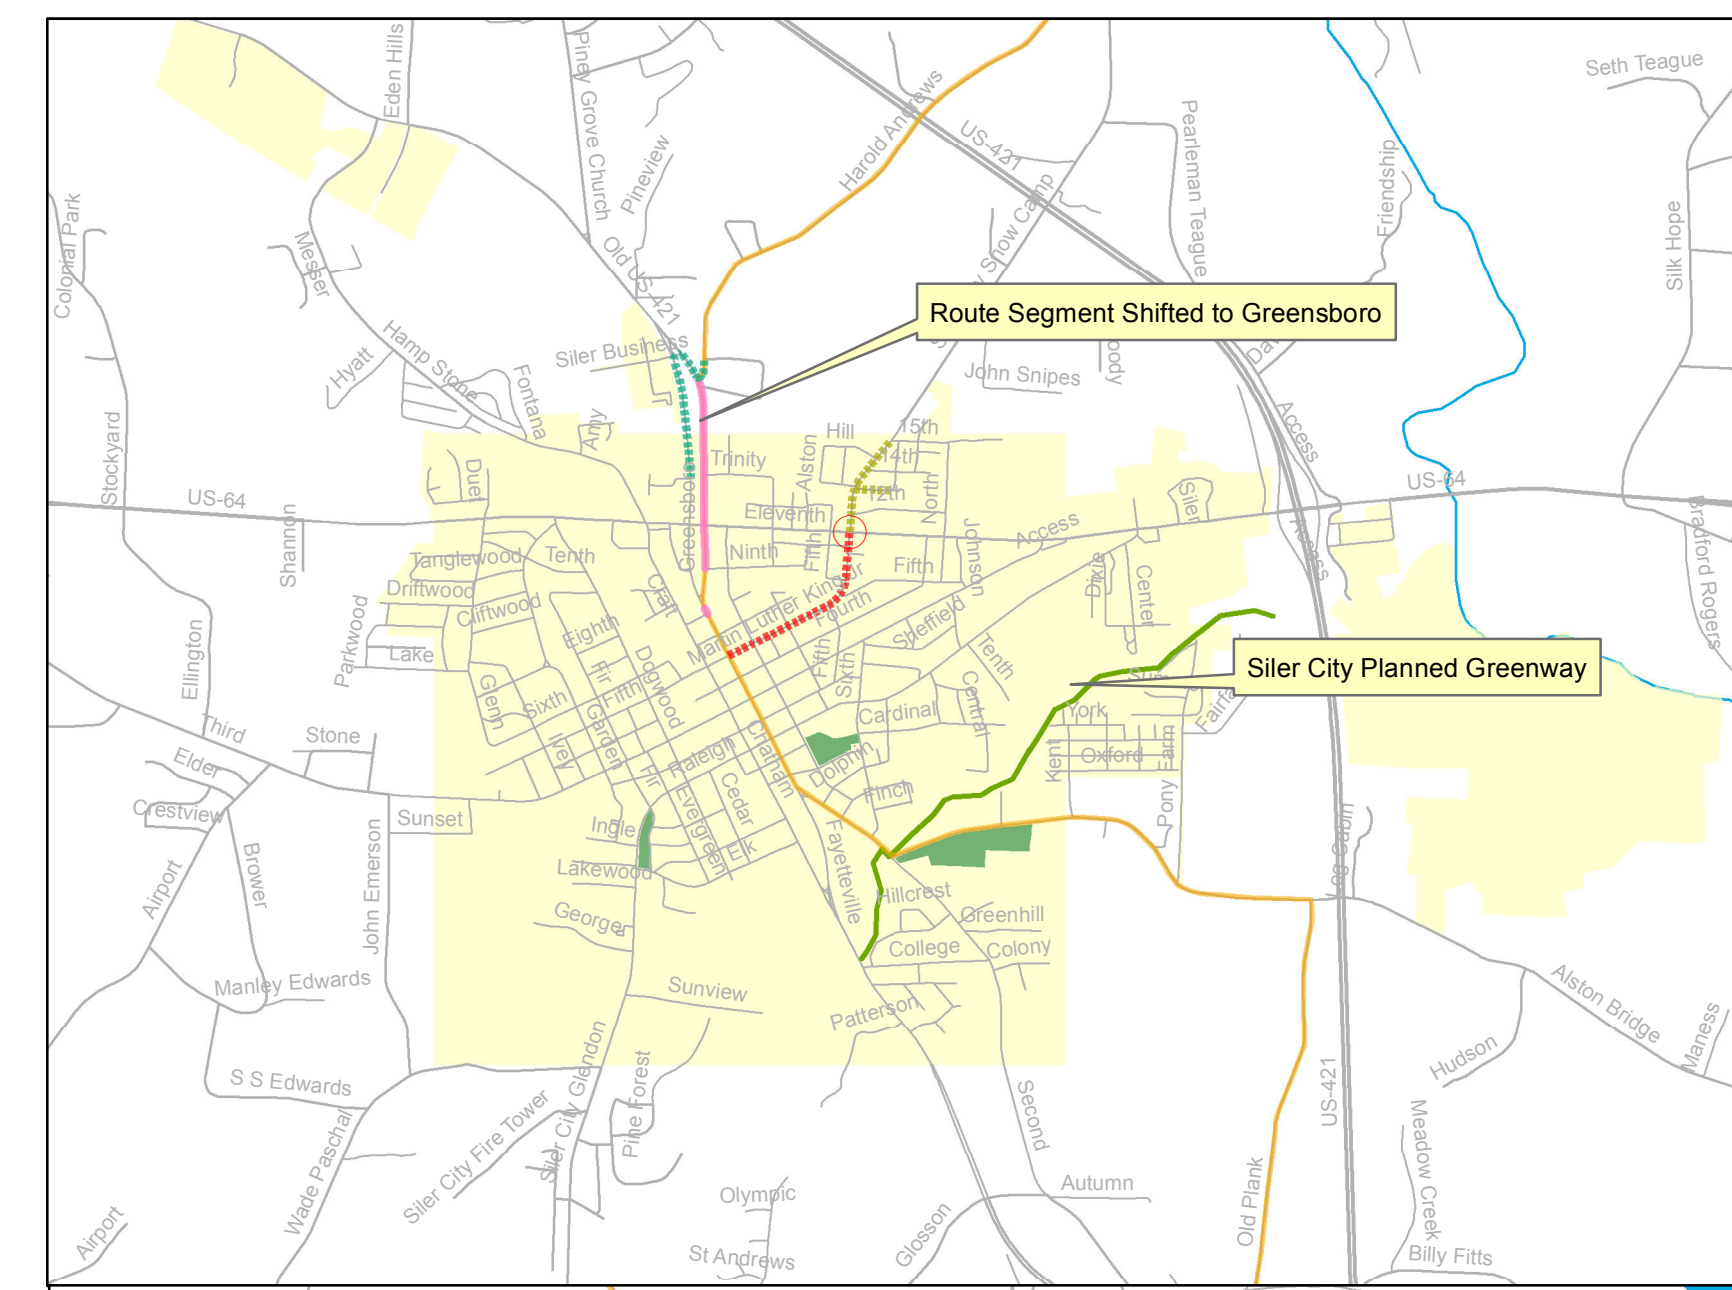

# Draft Chatham County Future Bike Network - Short Term

Prepared for: Transportation Advisory Board  
 Prepared by: Pinaki Santra  
 Prepared on: February 22, 2010

## Legend

### New/Modified Facilities

- ⋯ Bike Lane
- Enhancements
- ⋯ Paved Shoulder
- Removed from Route
- ⋯ Share the Road Signage
- ⋯ Signed/Shared
- - - Short Term Siler City Greenway
- Intersection Improvements

### Existing Facilities

- Existing Signed Routes
- American Tobacco Trail
- Roads
- Major Roads
- 🌊 Water Body
- ▲ Schools