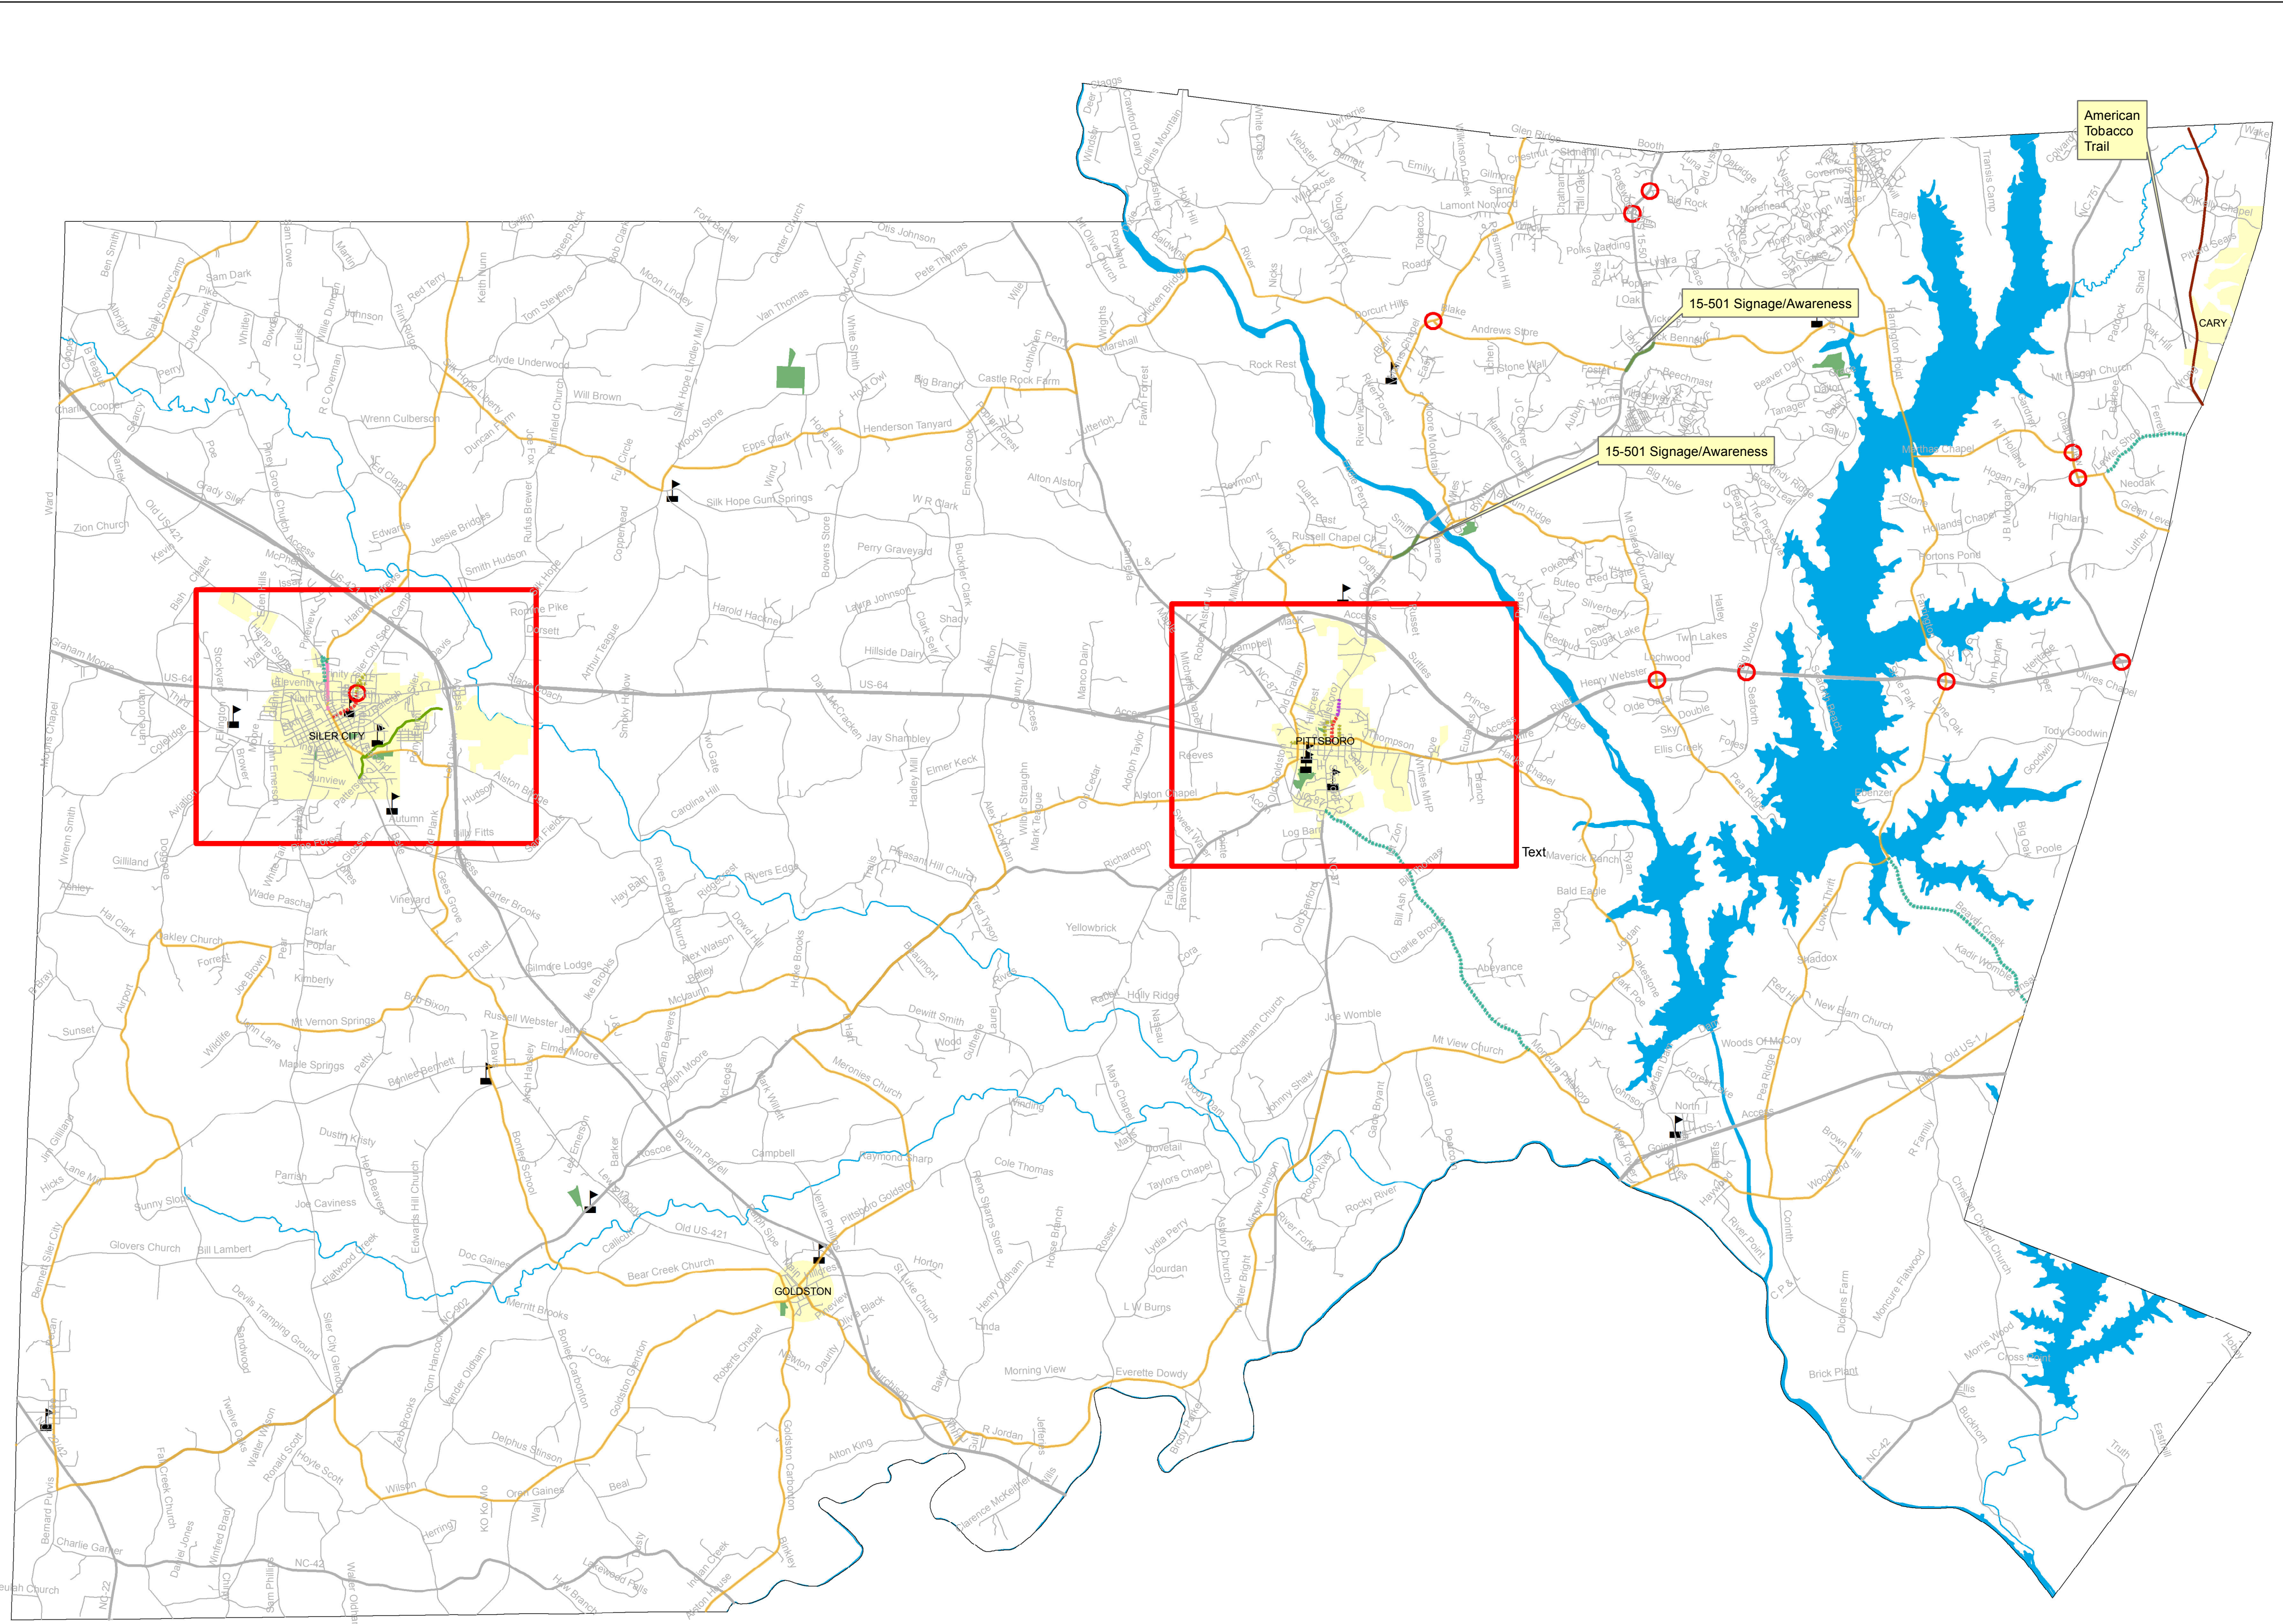

# Draft Chatham County Future Bike Network - Short Term

Prepared for: Transportation Advisory Board  
 Prepared by: Pinaki Santra  
 Prepared on: February 22, 2010

## Legend

### New/Modified Facilities

- ⋯ Bike Lane
- Enhancements
- ⋯ Paved Shoulder
- Removed from Route
- ⋯ Share the Road Signage
- ⋯ Signed/Shared
- - - Short Term Siler City Greenway
- Intersection Improvements

### Existing Facilities

- Existing Signed Routes
- American Tobacco Trail
- Roads
- Major Roads
- 🌊 Water Body
- ▲ Schools