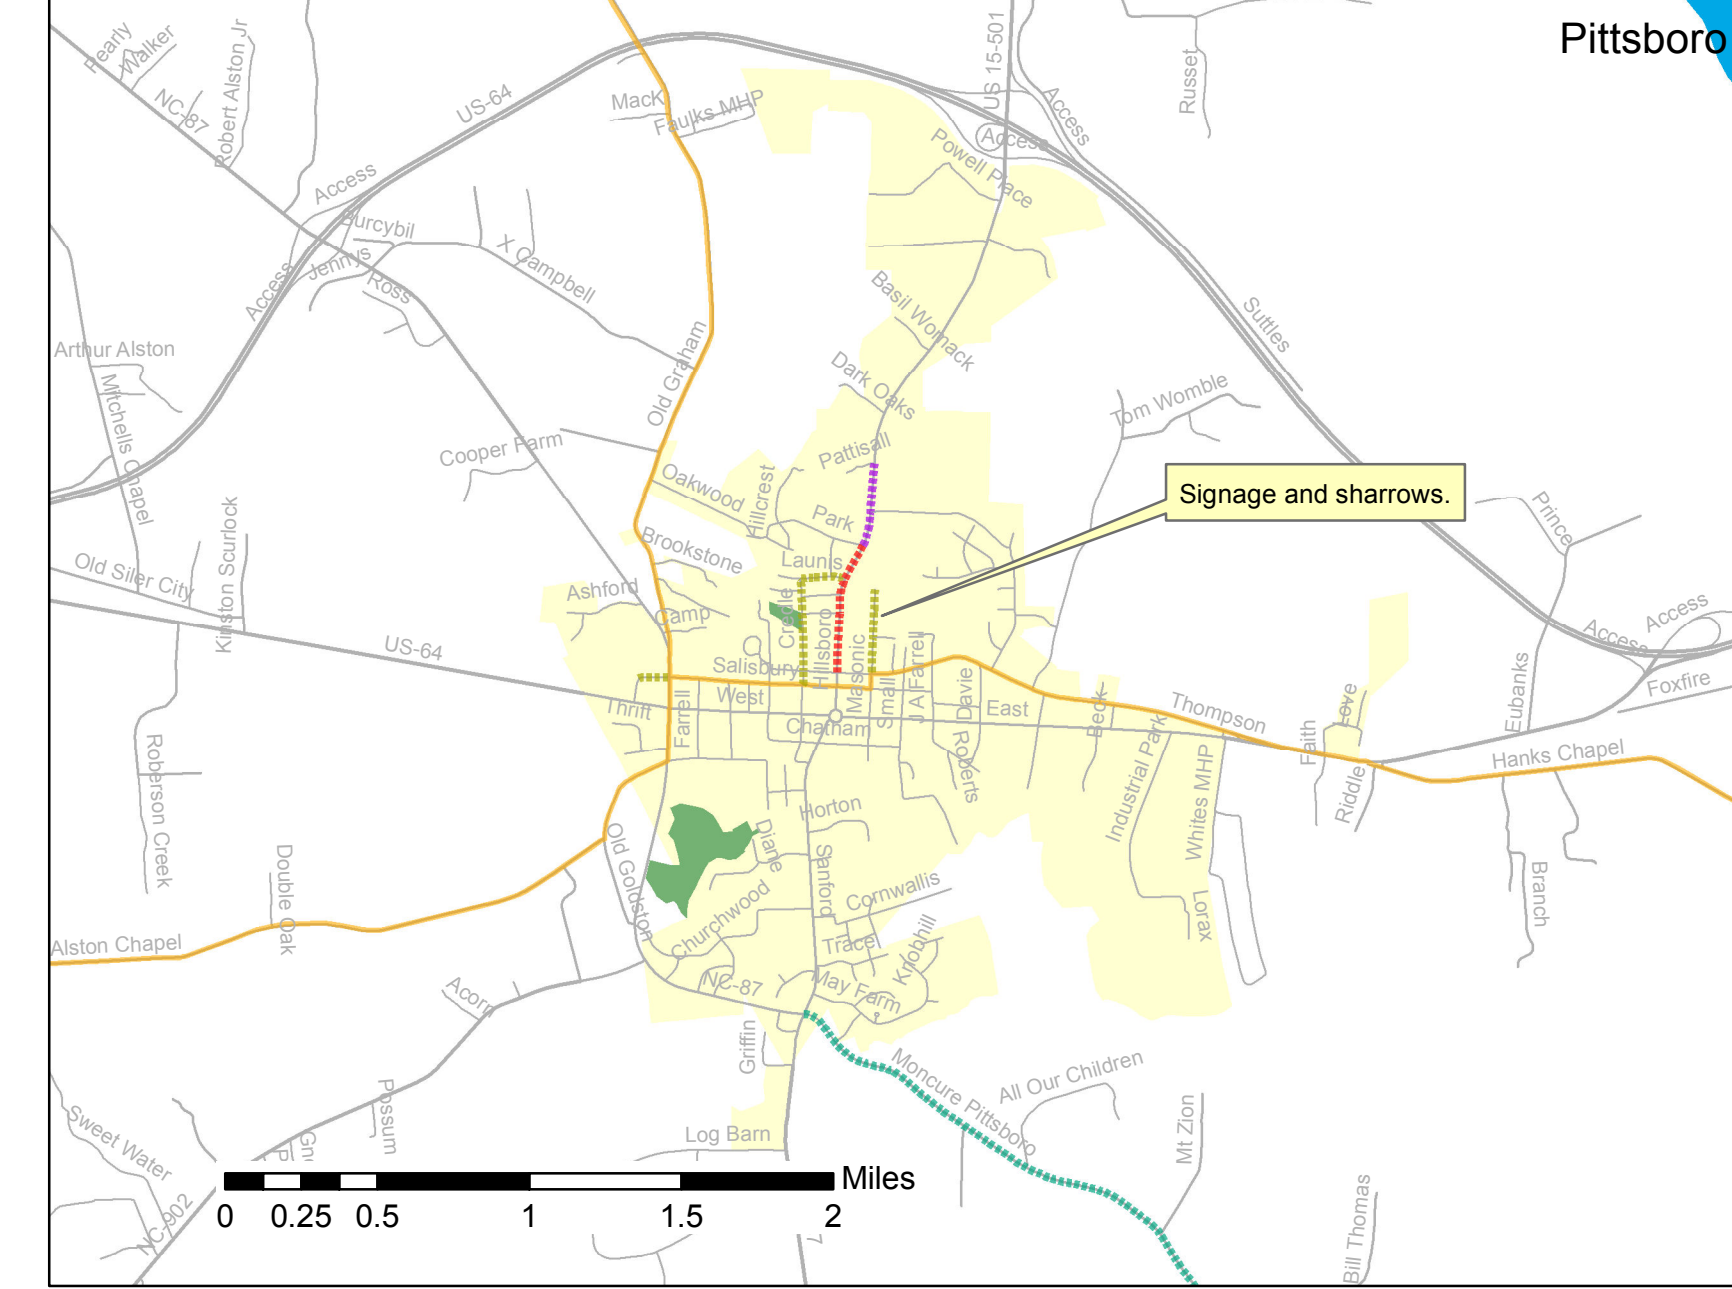

# Draft Chatham County Future Bike Network - Short Term

Prepared for: Transportation Advisory Board  
 Prepared by: Pinaki Santra  
 Prepared on: February 22, 2010

## Legend

### New/Modified Facilities

- ⋯ Bike Lane
- Enhancements
- ⋯ Paved Shoulder
- Removed from Route
- ⋯ Share the Road Signage
- ⋯ Signed/Shared
- - - Short Term Siler City Greenway
- Intersection Improvements

### Existing Facilities

- Existing Signed Routes
- American Tobacco Trail
- Roads
- Major Roads
- 🌊 Water Body
- ▲ Schools