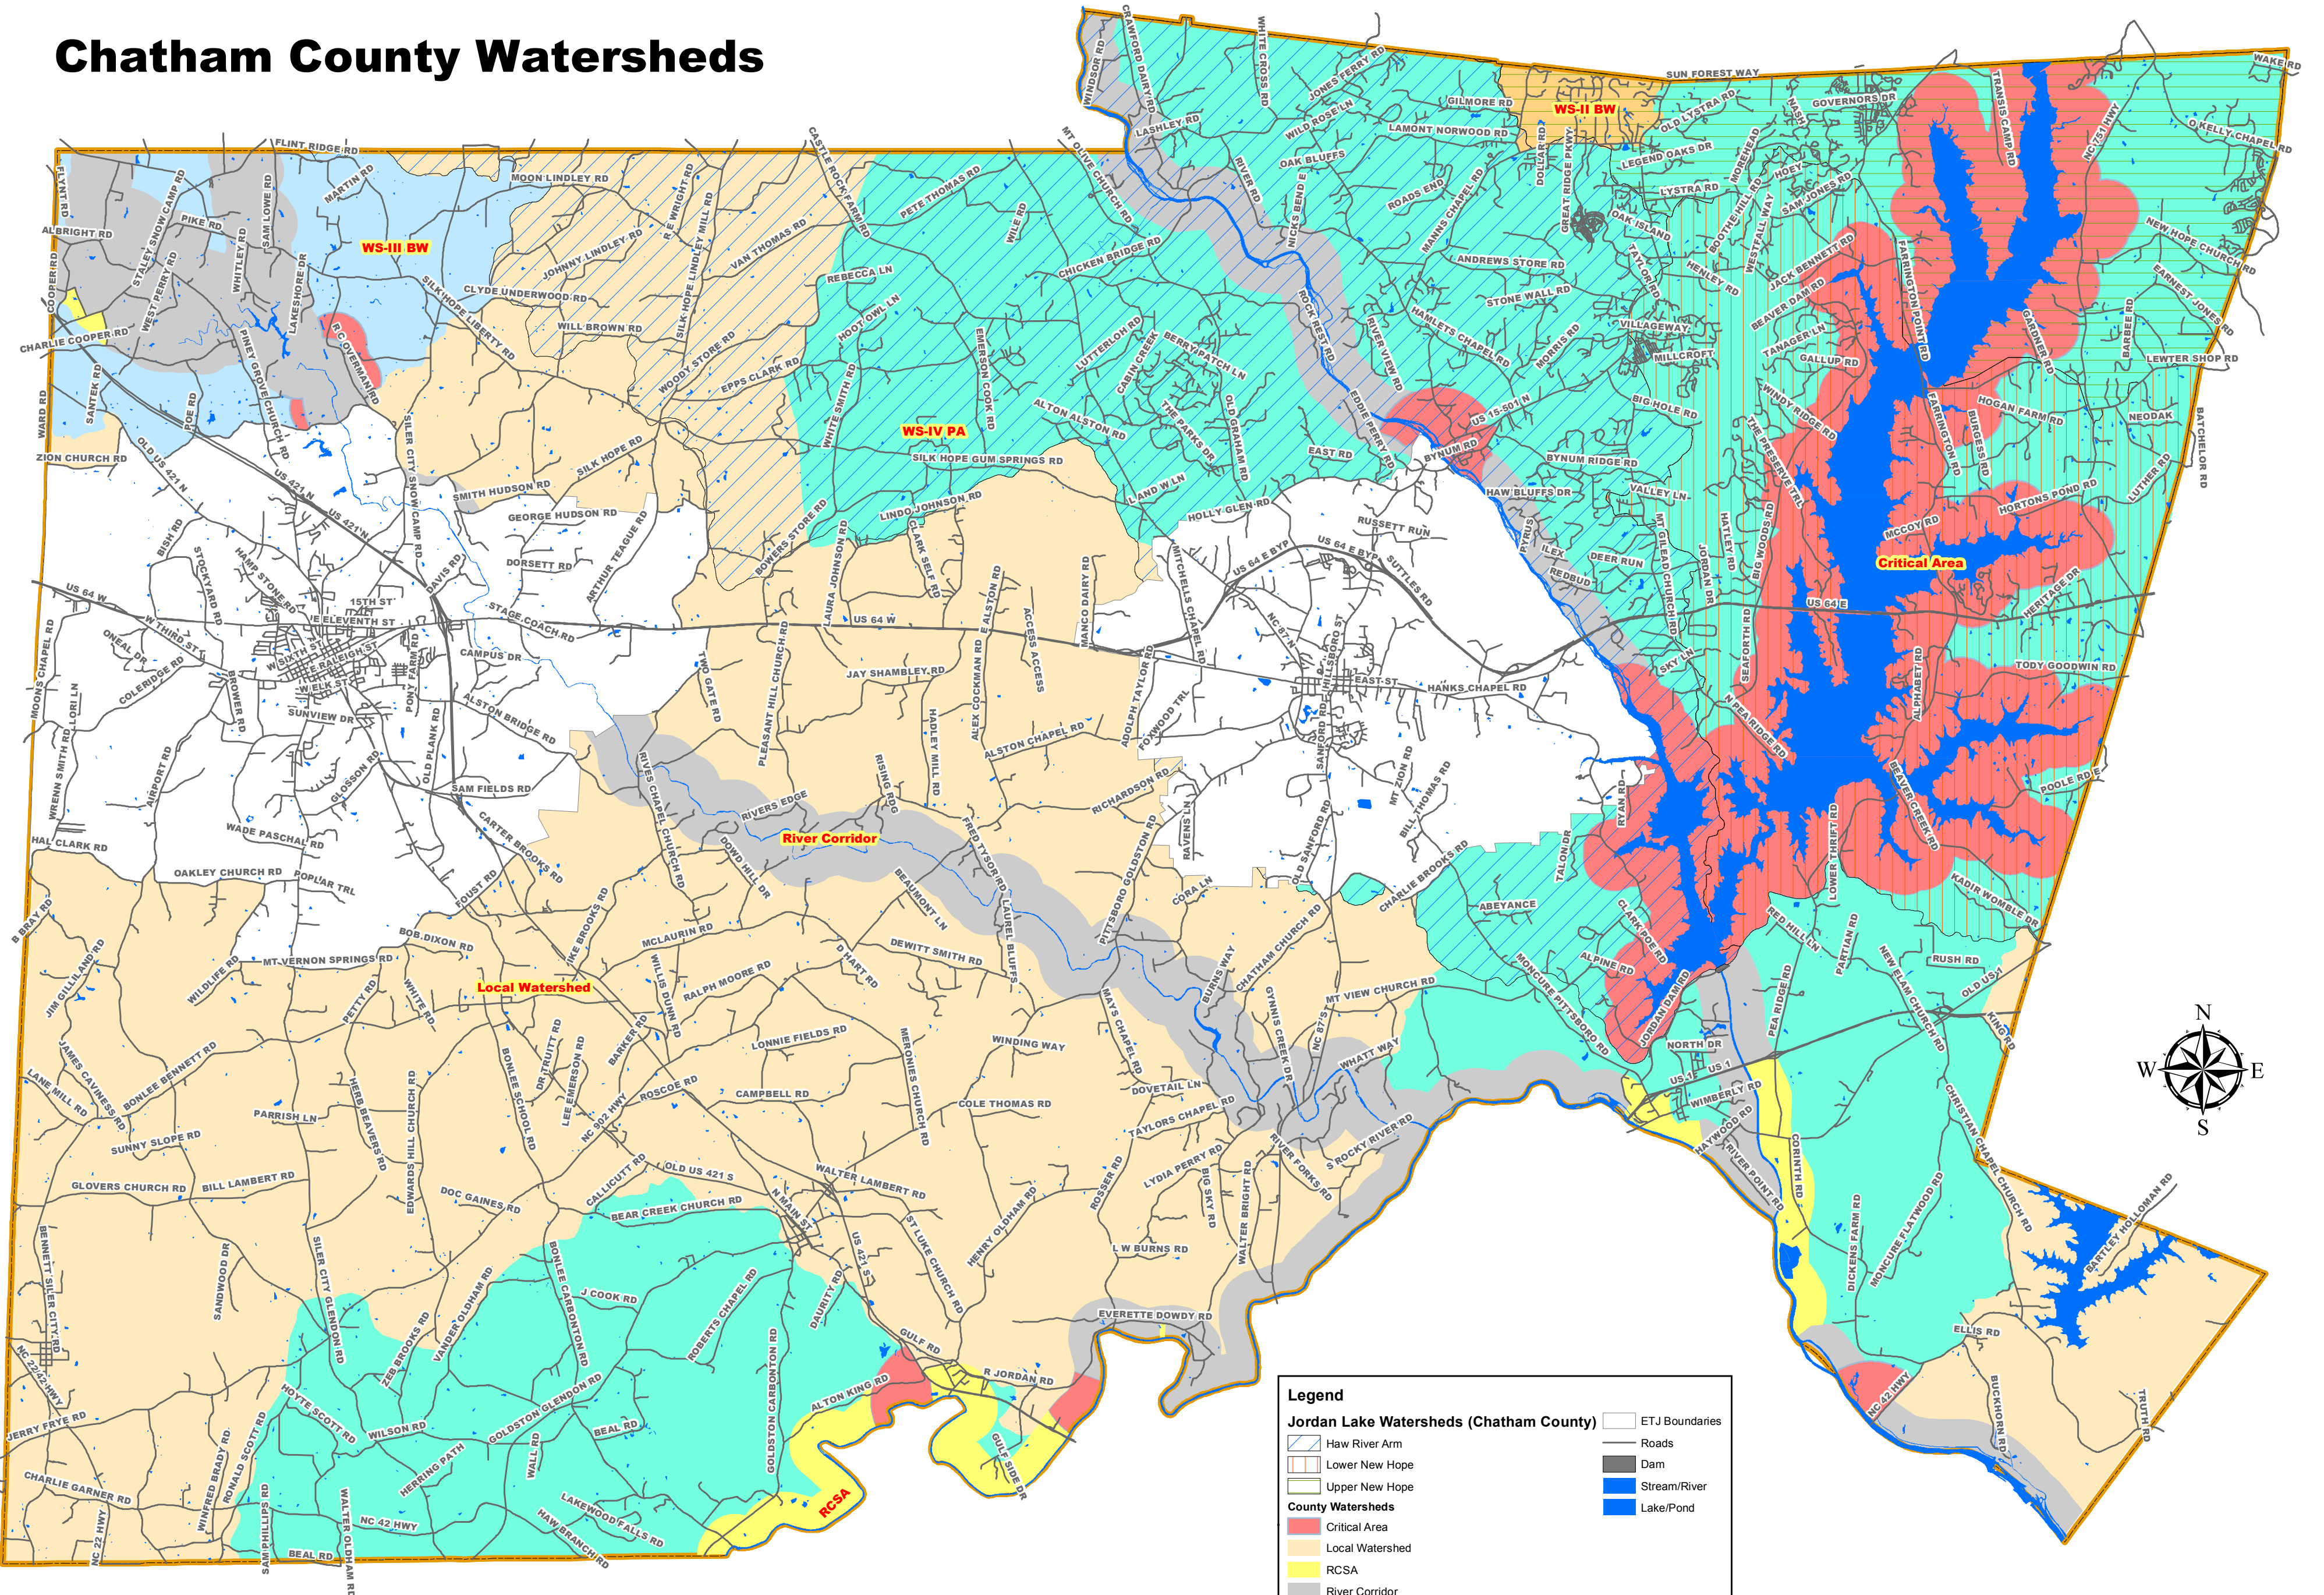

# Chatham County Watersheds

Legend	
<b>Jordan Lake Watersheds (Chatham County)</b>	
	Haw River Arm
	Lower New Hope
	Upper New Hope
<b>County Watersheds</b>	
	Critical Area
	Local Watershed
	RCSA
	River Corridor
	WS-II BW
	WS-III BW
	WS-IV PA
	ETJ Boundaries
	Roads
	Dam
	Stream/River
	Lake/Pond